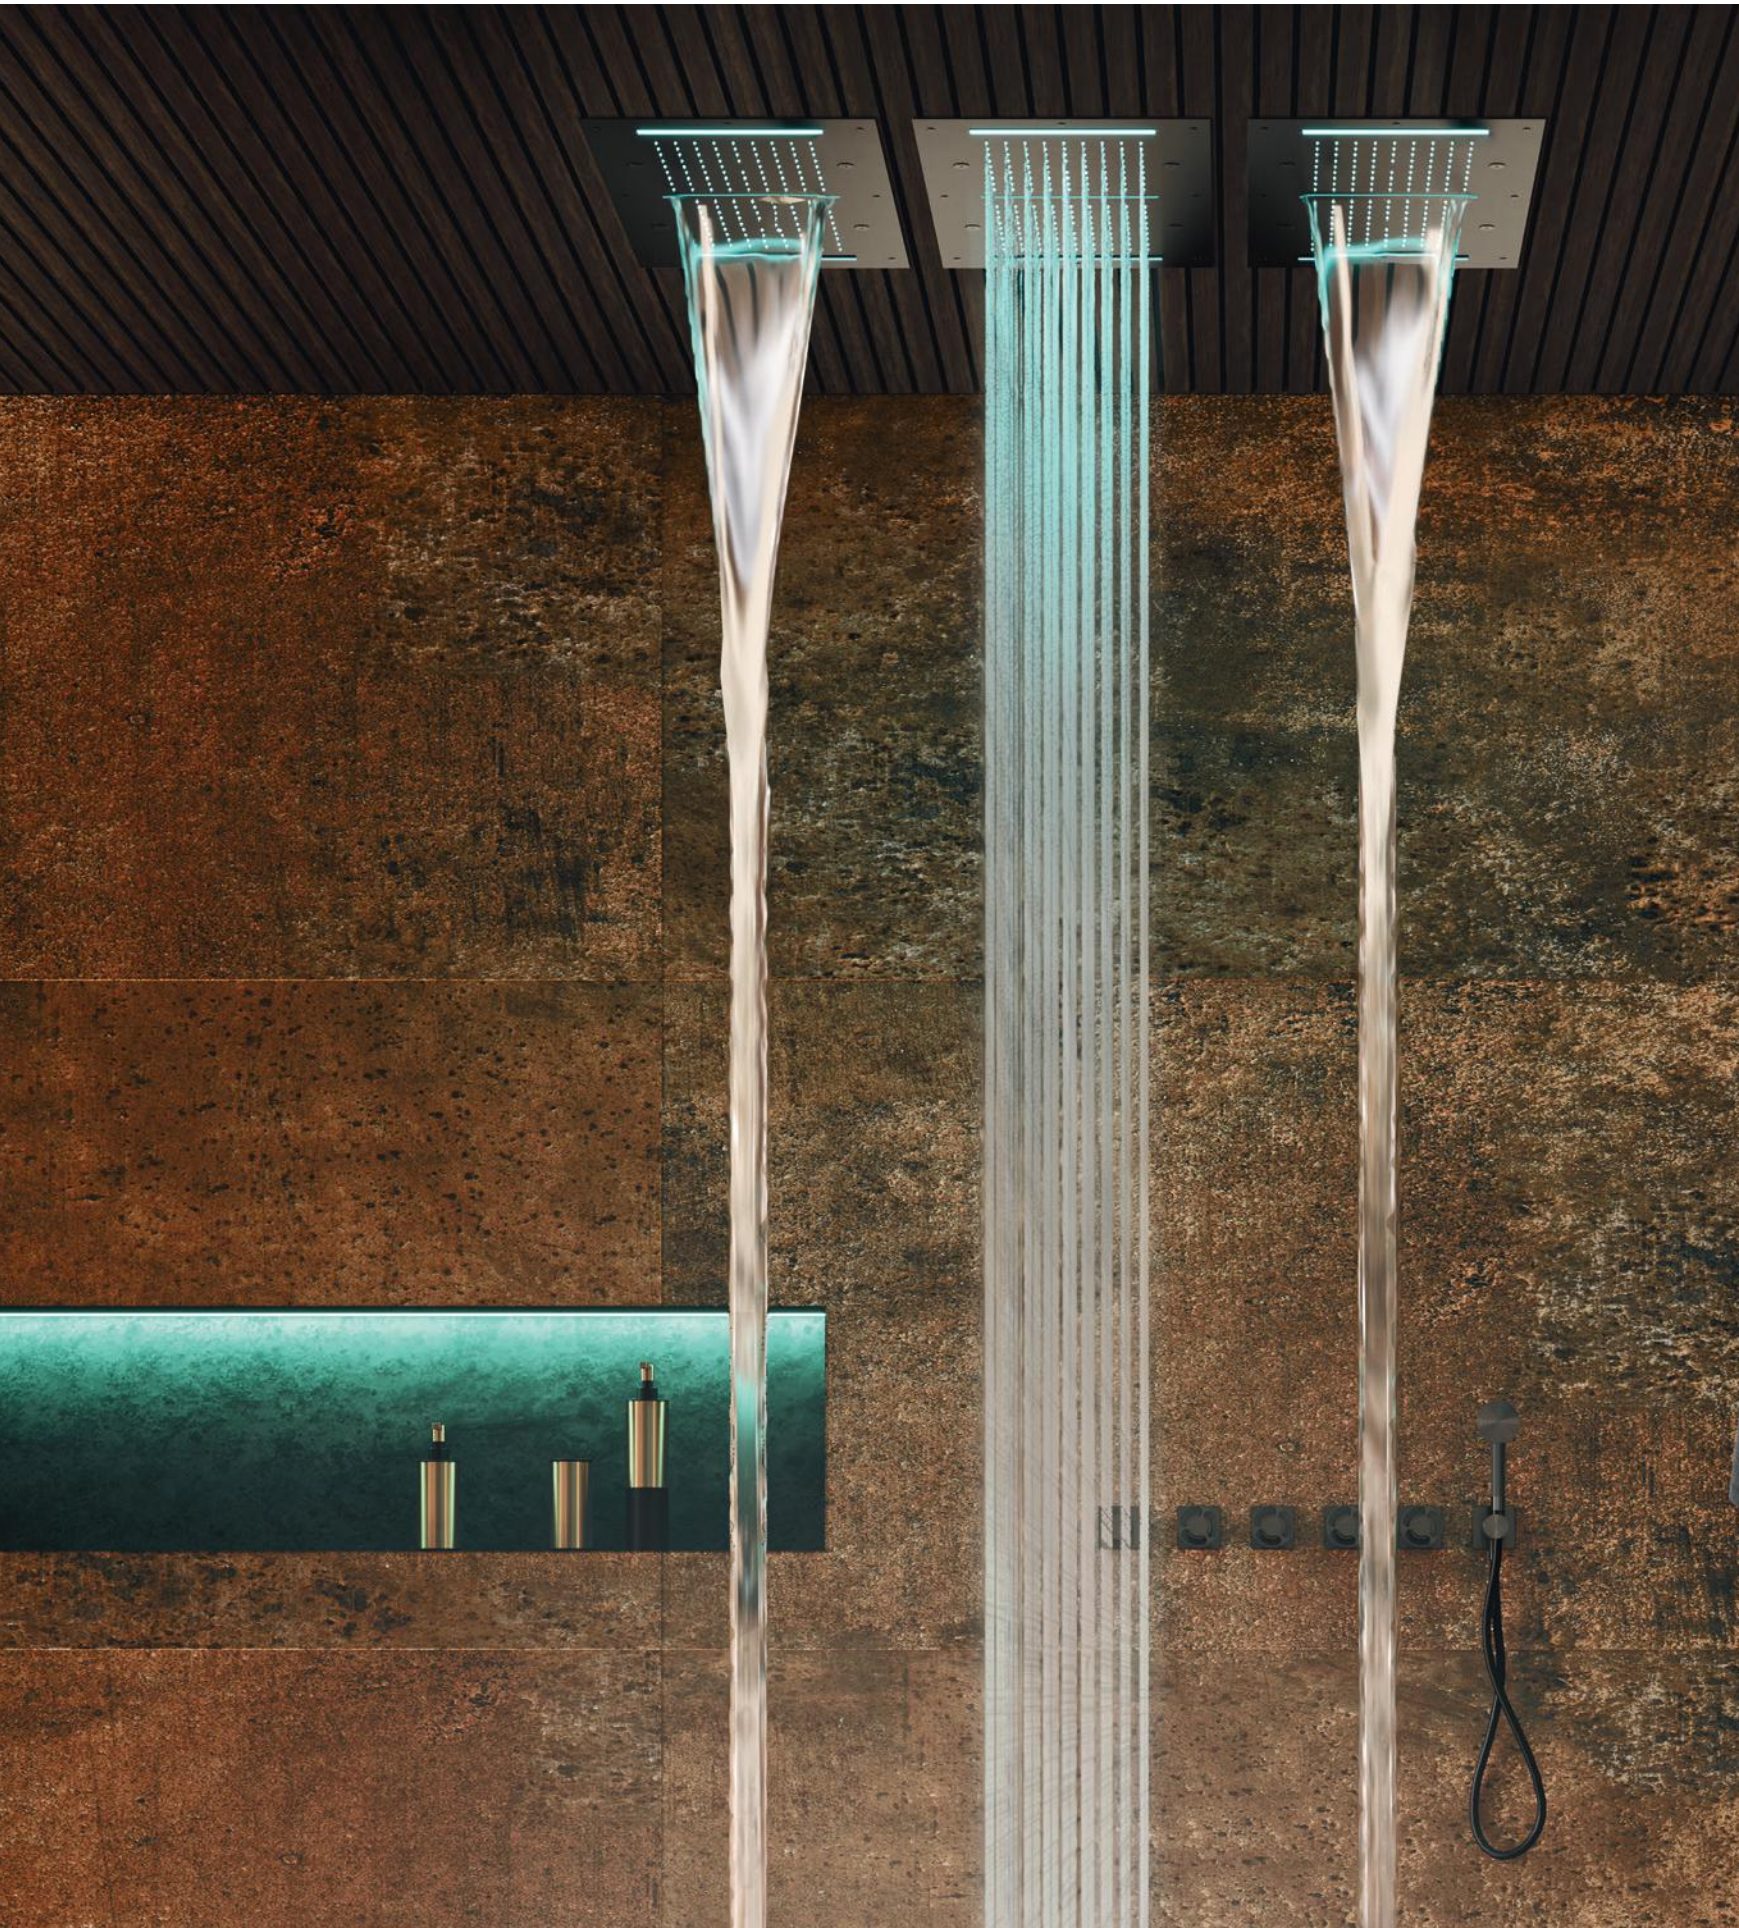

Soffione rettangolare a parete, carbon spazzolato
PVD - SOF61

Wall-mounted rectangular shower head, brushed
roseè PVD - SOF61

Wall-mounted rectangular shower head, brushed
carbon PVD - SOF61

Piastra a soffitto 950x400 mm con funzione pioggia, cascata centrale e nebulizzatori, bronzo spazzolato PVD - PIA17

Ceiling-mounted shower plate 950x400 mm with rain shower, one central waterfall and nebulizers, brushed bronze PVD - PIA17

**The magic of a SPA.
The strength of water,
to reconnect with our
most authentic self.**