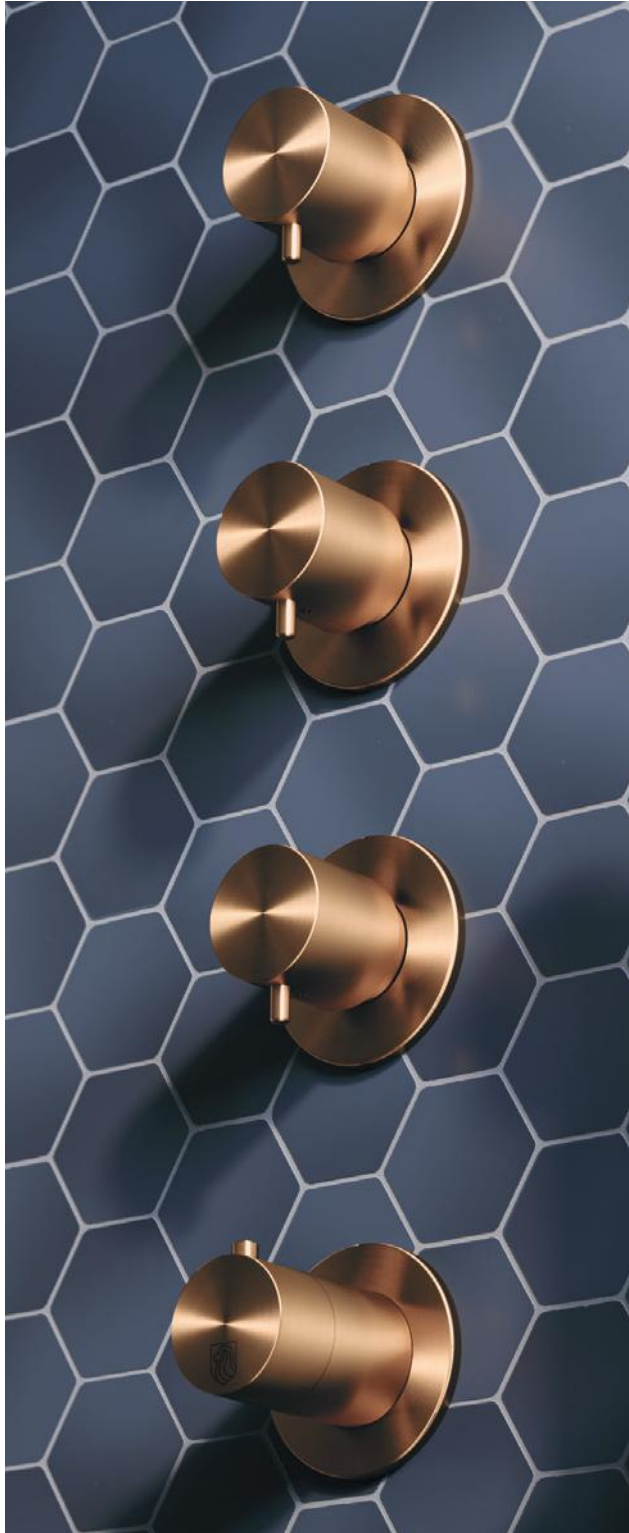

Miscelatore lavabo, bronzo spazzolato PVD - TKN91
Basin mixer, brushed bronze PVD - TKN91

Set per lavabo a muro 3 fori, roseè spazzolato PVD - TKN28

3-hole wall-mounted basin set, brushed roseè PVD - TKN28