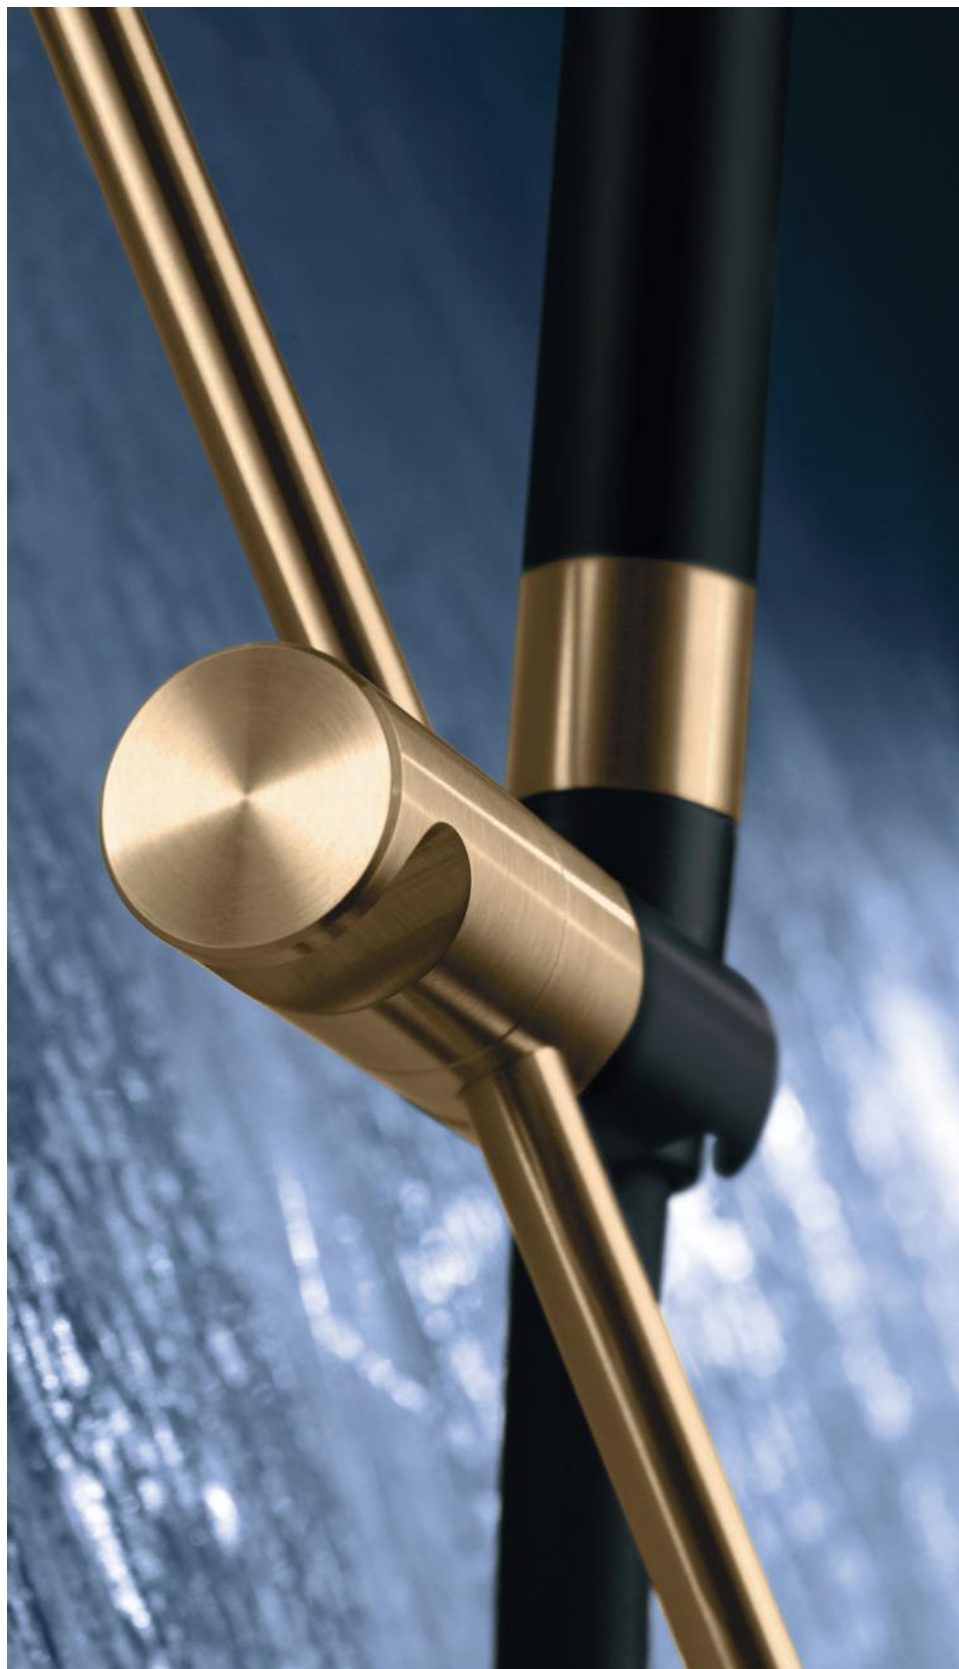

Asta saliscendi tonda, bronzo spazzolato PVD - ASN1
Doccetta Ø 70 mm, bronzo spazzolato PVD - DWN2
Flessibile nero opaco - FLEX 1N

Round shower bar, brushed bronze PVD - ASN1
Ø 70 mm hand shower, brushed bronze PVD - DWN2
Matt black flexible hose - FLEX 1N