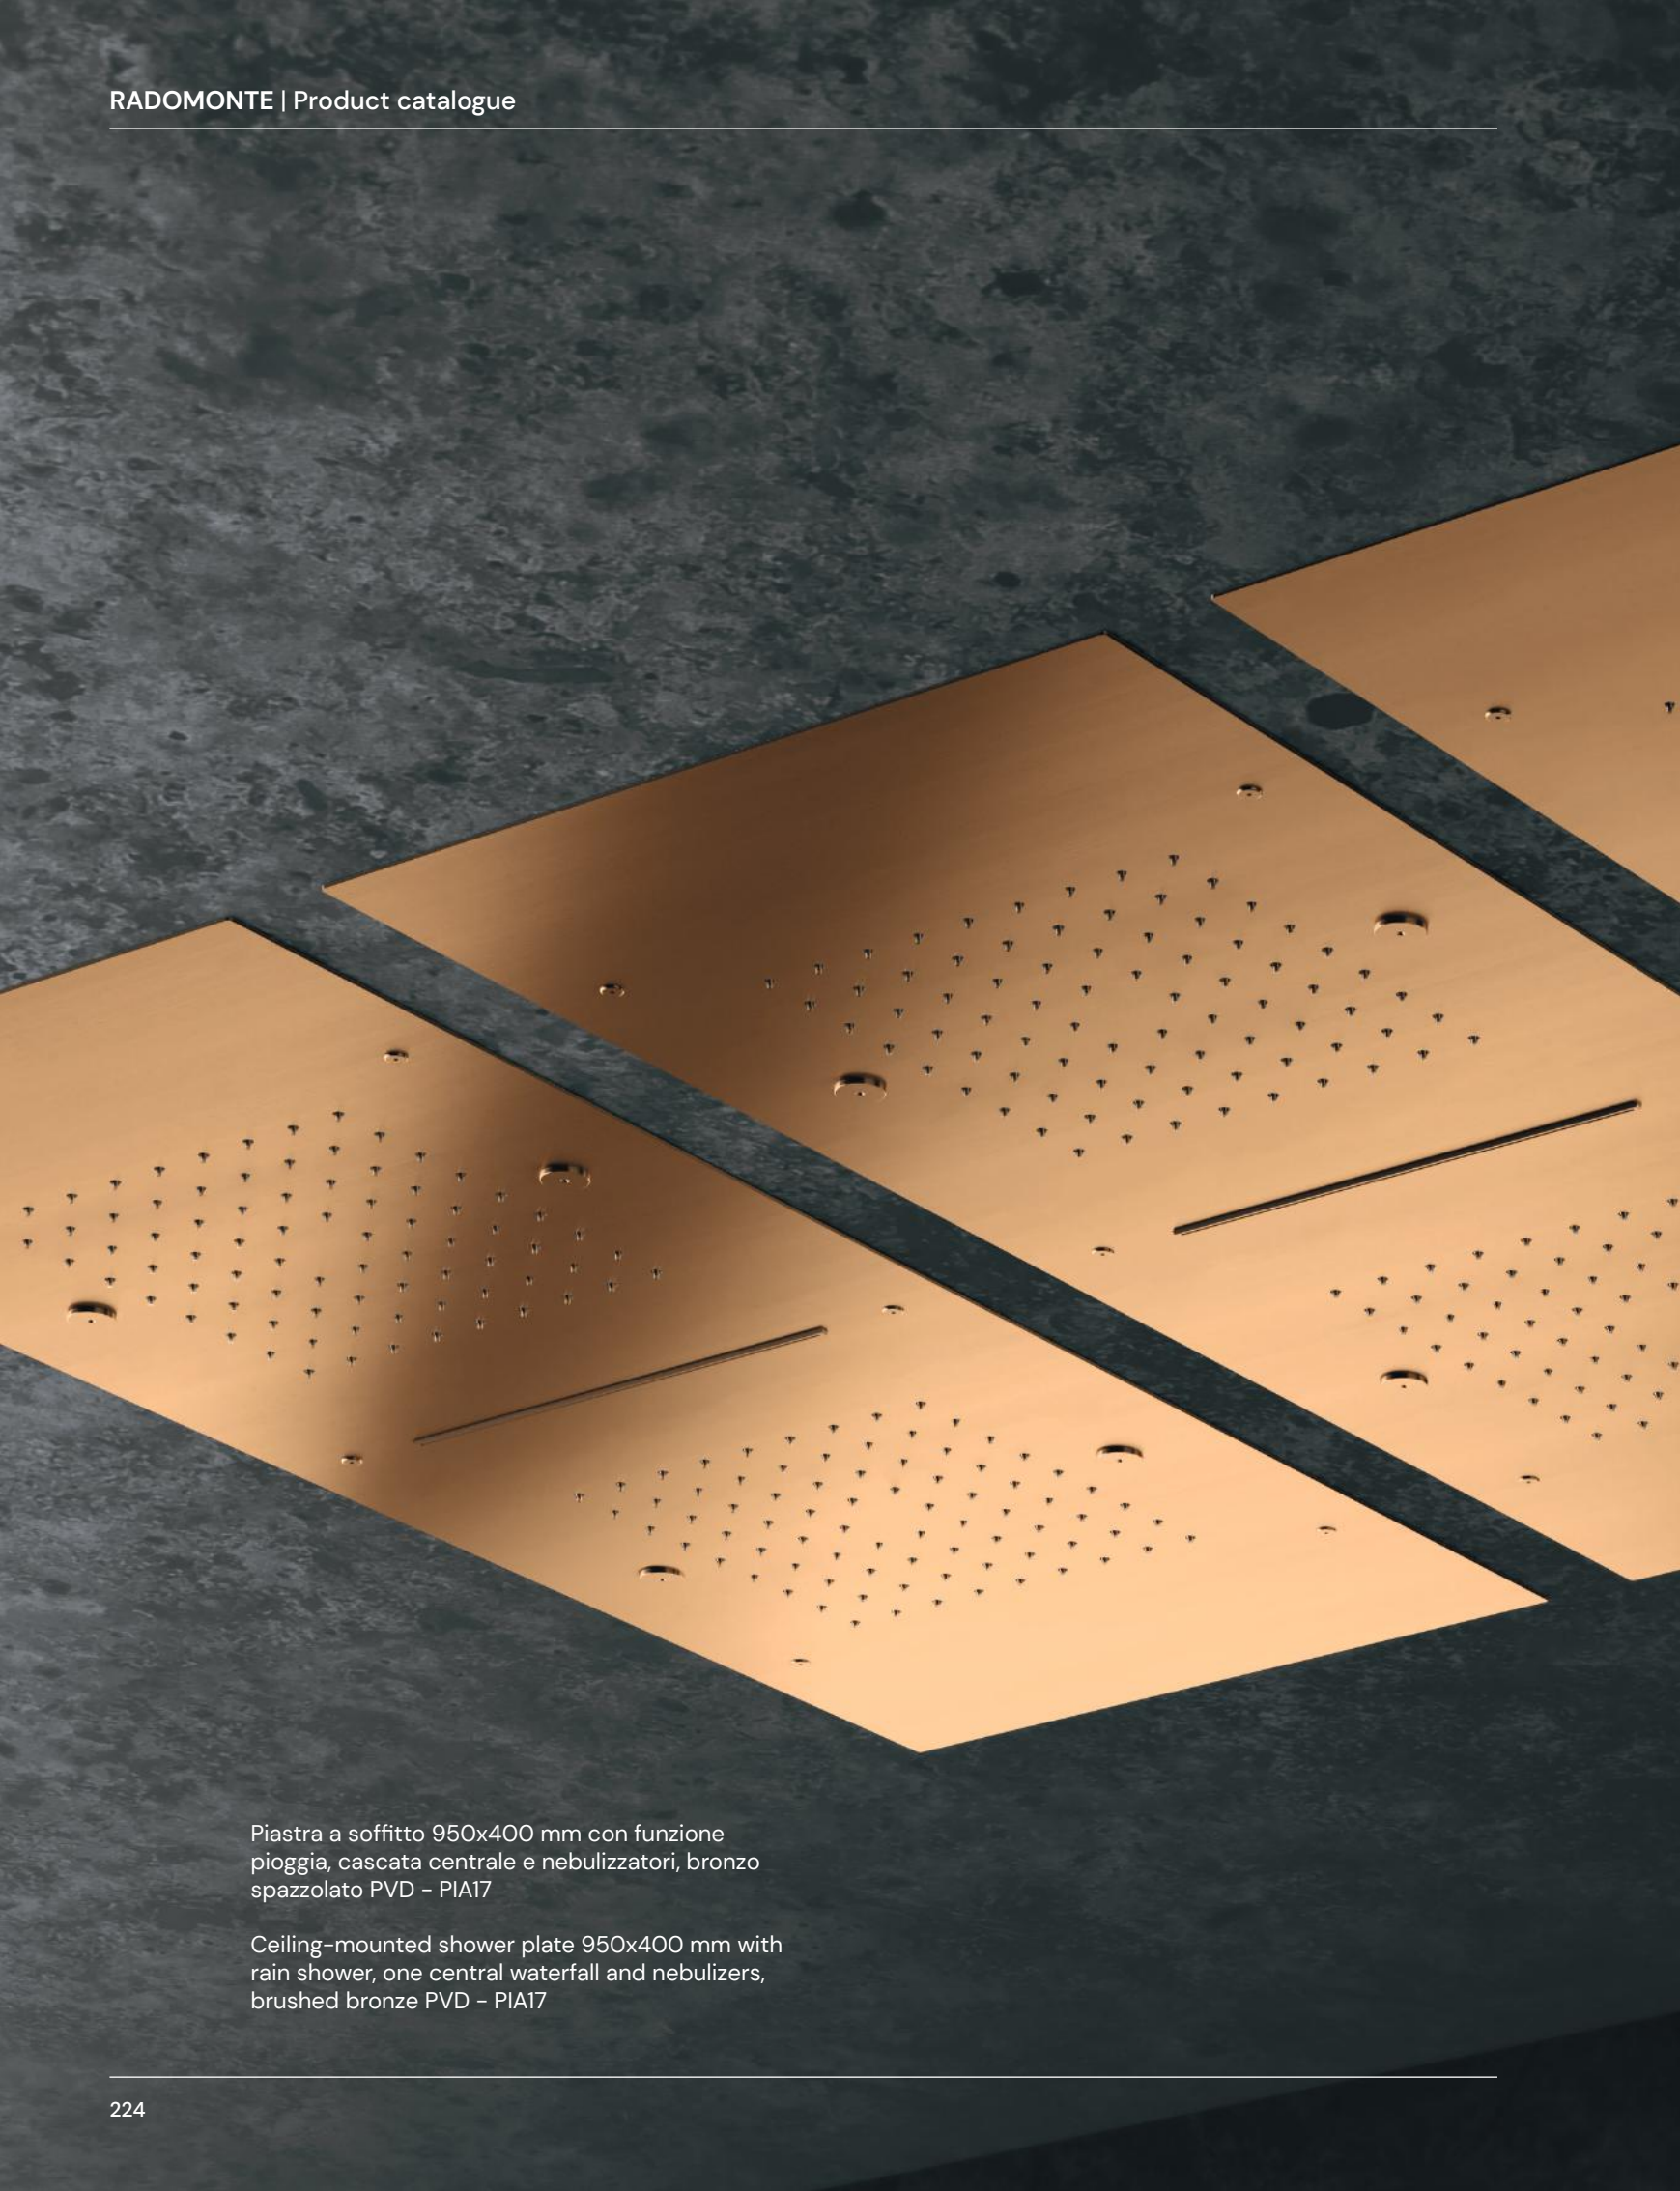

Piastra a soffitto 950x400 mm con funzione pioggia, cascata centrale e nebulizzatori, bronzo spazzolato PVD - PIA17

Ceiling-mounted shower plate 950x400 mm with rain shower, one central waterfall and nebulizers, brushed bronze PVD - PIA17