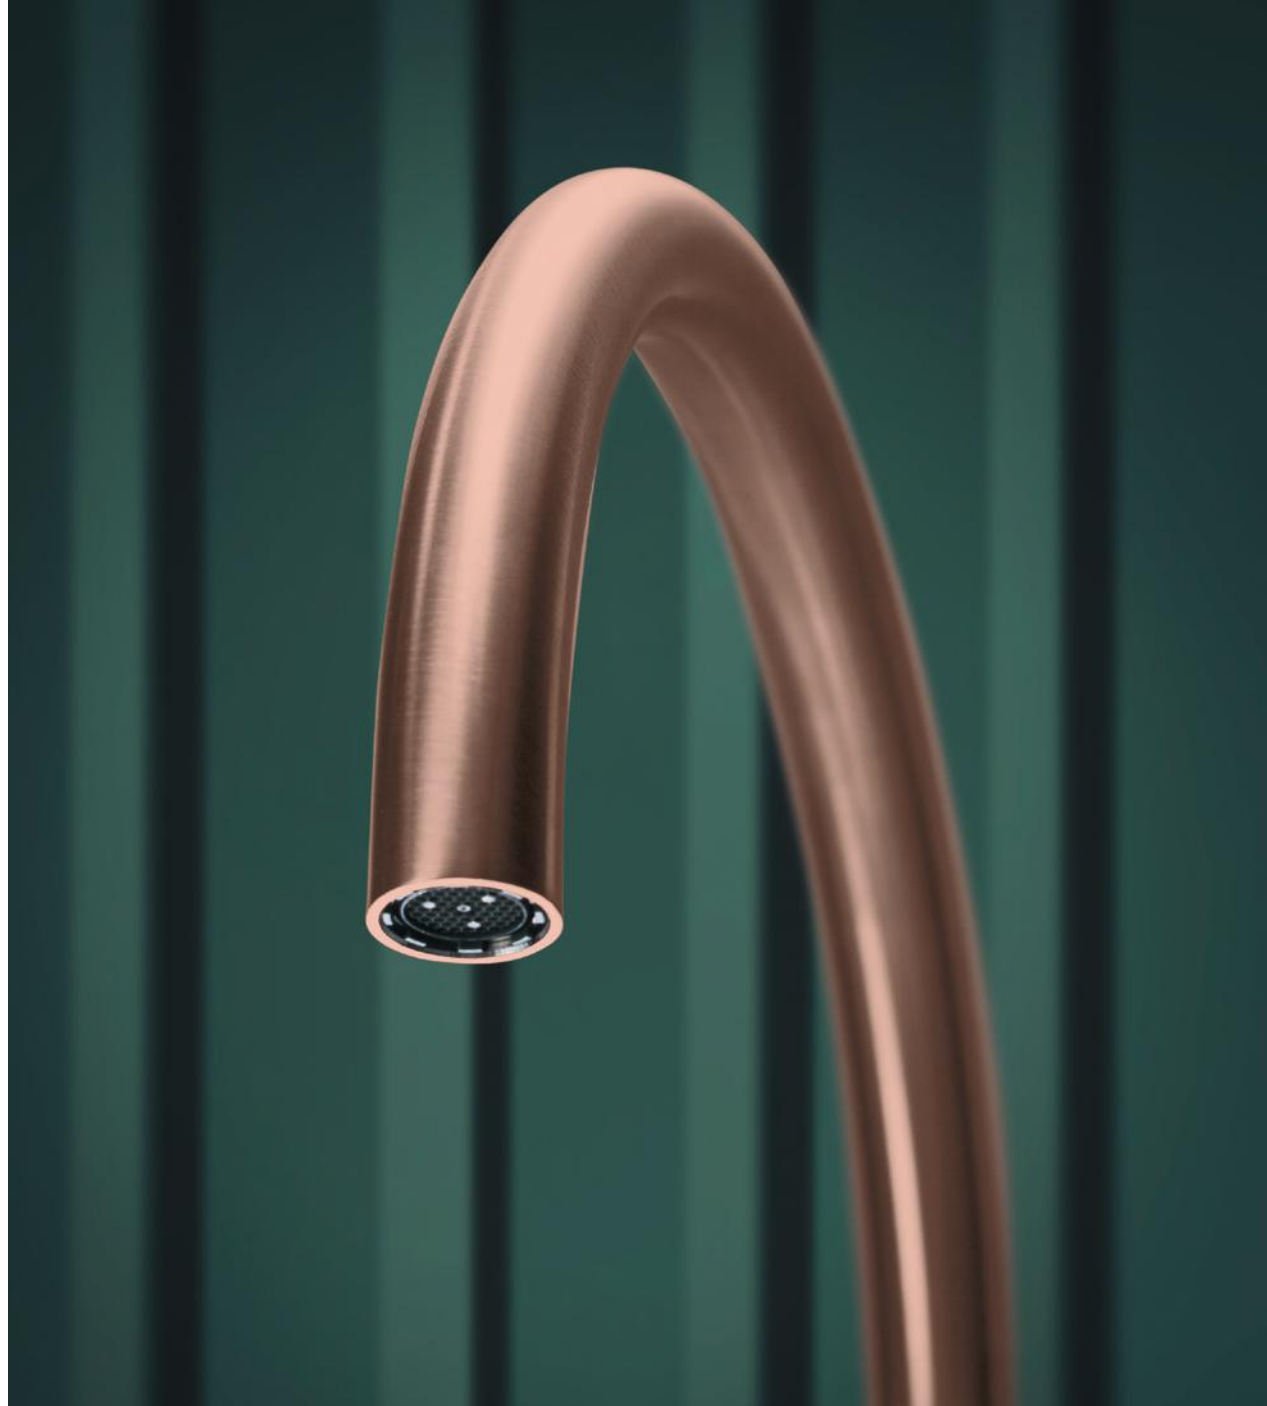

Basin mixer, brushed gold PVD with lower part in sandblasted gold PVD - ZER1

Miscelatore lavabo a muro, inox spazzolato - ZRN18

Wall-mounted basin mixer, brushed steel - ZRN18

Miscelatore lavabo 2 fori top, roseè spazzolato PVD - ZER33