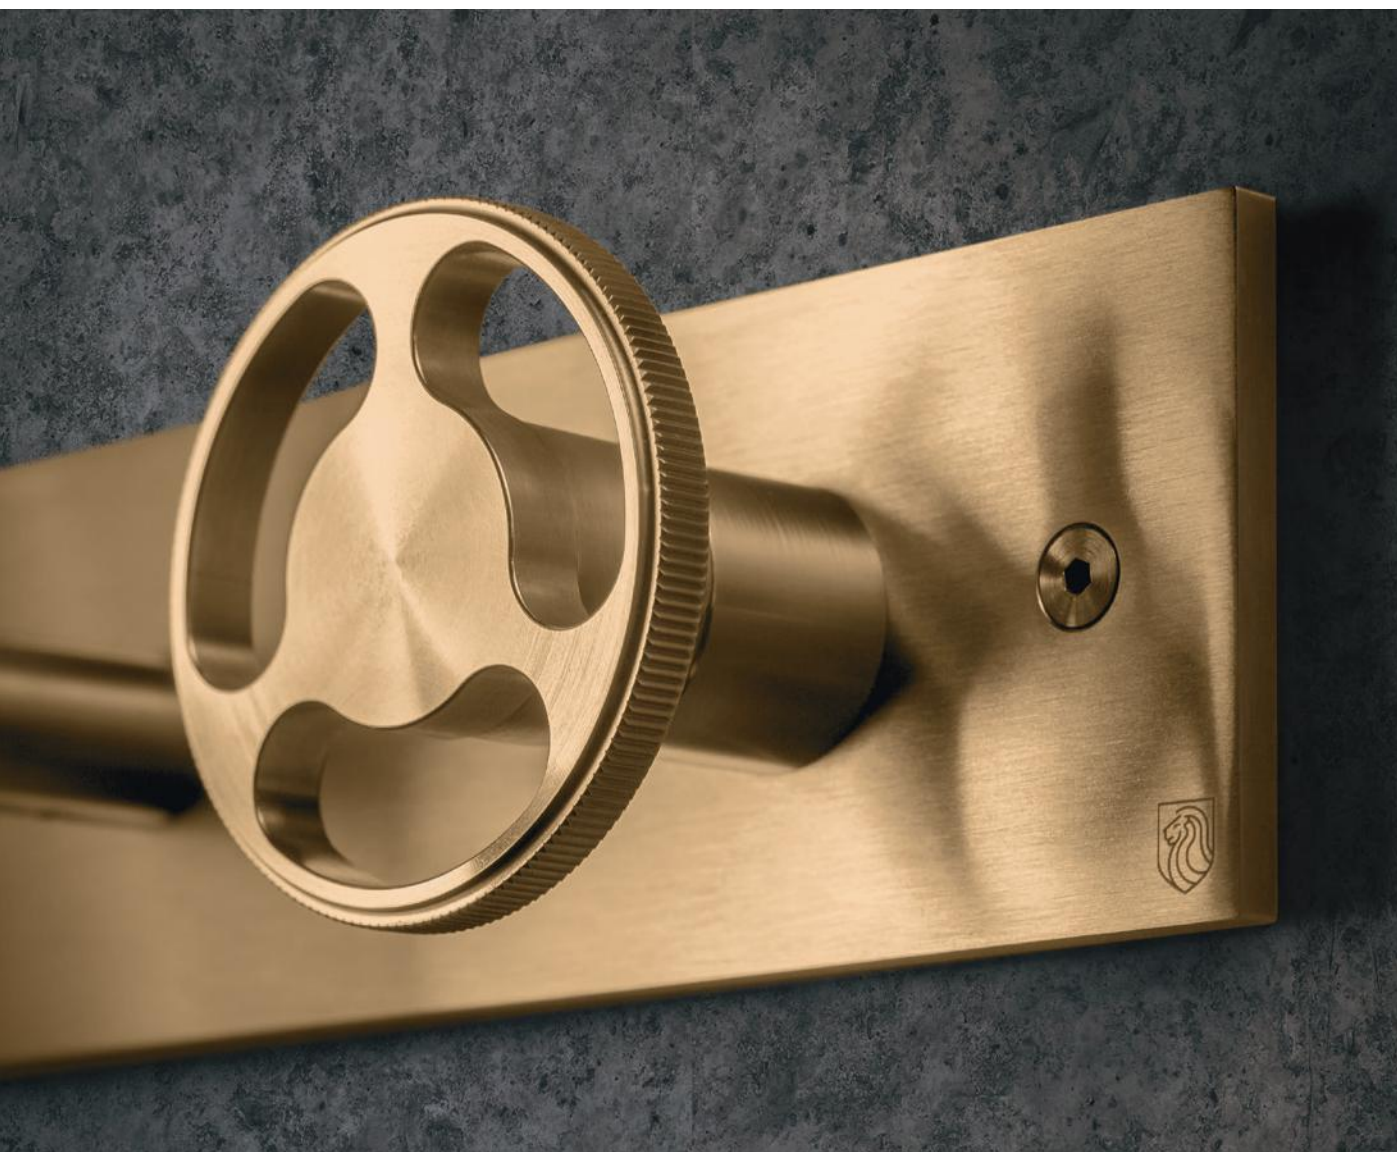

Miscelatore lavabo rialzato, roseè spazzolato PVD - KAT3

High basin mixer, brushed roseè PVD - KAT3

Miscelatore lavabo a muro, oro spazzolato PVD - KAN21

Wall-mounted basin mixer, brushed gold PVD - KAN21