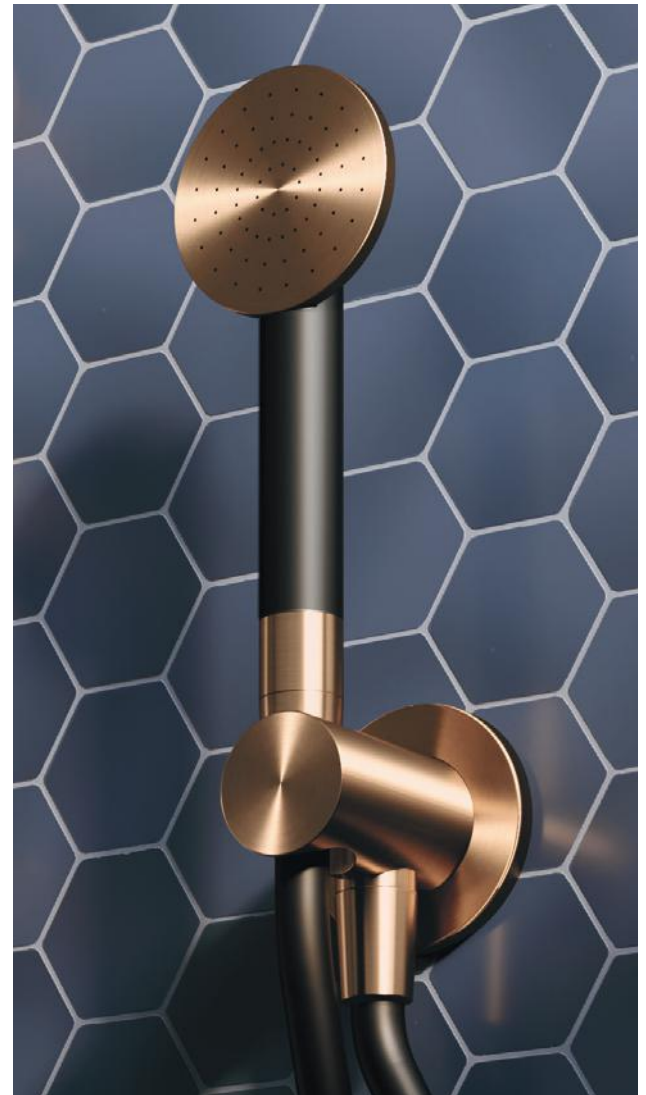

Soffione Tomo Ø 325 mm, bronzo spazzolato PVD – SOF2
Braccio a parete, bronzo spazzolato PVD – BRA1
Miscelatore termostatico con collettore a 3 vie, bronzo spazzolato PVD – TKN56. Kit doccia completo con doccetta Ø 70 mm, bronzo spazzolato PVD – K20

Tomo Ø 325 mm shower head, brushed bronze PVD – SOF2
Wall-mounted shower arm, brushed bronze PVD – BRA1
Thermostatic shower mixer with 3-way manifold, brushed bronze PVD – TKN56. Complete hand shower kit with Ø 70 mm hand shower, brushed bronze PVD – K20