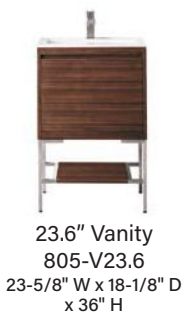

23.6" Vanity
805-V23.6
23-5/8" W x 18-1/8" D
x 36" H

31.5" Vanity
805-V31.5
31-1/2" W x 18-1/8" D
x 36" H

35.4" Vanity
805-V35.4
35-3/8" W x 18-1/8" D
x 36" H

47.3" Vanity
805-V47.3
47-1/4" W x 18-1/8" D
x 36" H