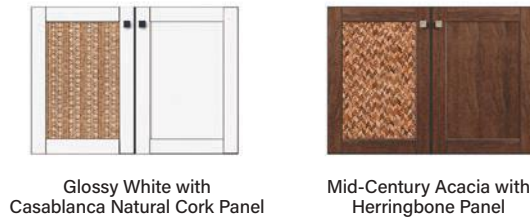

Addison 60" Double Vanity in Glossy White

Countertop Options

Addison Vanities and Modular items are available in two finishes

The Addison Collection features reversible door panels

30" Vanity
E444-V30
30" W x 23-1/2" D
x 35-5/8" H