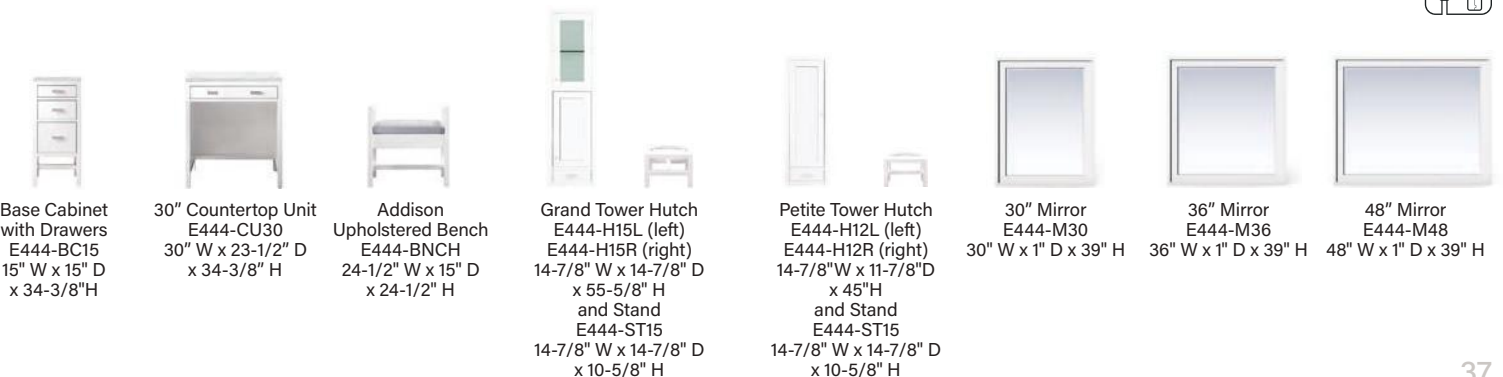

Base Cabinet
with Drawers
E444-BC15
15" W x 15" D
x 34-3/8" H

30" Countertop Unit
E444-CU30
30" W x 23-1/2" D
x 34-3/8" H

Addison
Upholstered Bench
E444-BNCH
24-1/2" W x 15" D
x 24-1/2" H

Grand Tower Hutch
E444-H15L (left)
E444-H15R (right)
14-7/8" W x 14-7/8" D
x 55-5/8" H
and Stand
E444-ST15
14-7/8" W x 14-7/8" D
x 10-5/8" H

Petite Tower Hutch
E444-H12L (left)
E444-H12R (right)
14-7/8" W x 11-7/8" D
x 45" H
and Stand
E444-ST15
14-7/8" W x 14-7/8" D
x 10-5/8" H

30" Mirror
E444-M30
30" W x 1" D x 39" H

36" Mirror
E444-M36
36" W x 1" D x 39" H

48" Mirror
E444-M48
48" W x 1" D x 39" H