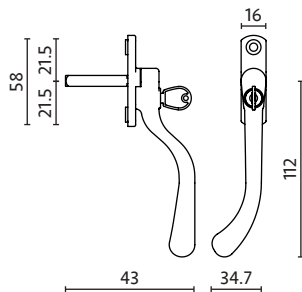

Available in monkey tail and tear drop, the espag handle is lockable via a key.

The stay which can be used as a traditional stay (with pegs) or the dummy stay where friction hinges are used but will still allow a traditional look.

**10
YEAR
MECHANICAL
GUARANTEE**

**240hrs
SALT SPRAY
GUARANTEE**

Monkey Tail *or* Tear Drop Espag Handle

- Exceeds BSEN1670
- Available in White, Polished Gold, Polished Chrome, Smokey Chrome, Satin Chrome, Black & Mottled Grey
- Complete with 40mm spindle and machine screws
- Matching stays available (below)
- Lockable with key
- Handed