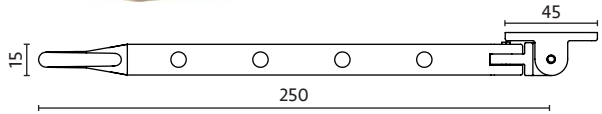

Monkey Tail Stay

- Available in White, Polished Gold, Polished Chrome, Smokey Chrome, Satin Chrome, Black & Mottled Grey

*PEGS INCLUDED

Tear Drop Stay

- Available in White, Polished Gold, Polished Chrome, Smokey Chrome, Satin Chrome, Black & Mottled Grey

*PEGS INCLUDED