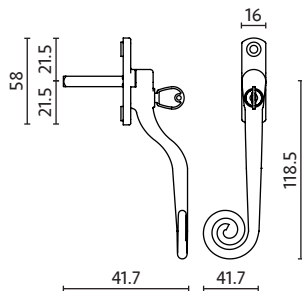

Available in monkey tail and tear drop, the espag handle is lockable via a key.

The stay which can be used as a traditional stay (with pegs) or the dummy stay where friction hinges are used but will still allow a traditional look.

**10
YEAR
MECHANICAL
GUARANTEE**

**240hrs
SALT SPRAY
GUARANTEE**

Monkey Tail *or* Tear Drop Espag Handle

- Exceeds BSEN1670
- Available in White, Polished Gold, Polished Chrome, Smokey Chrome, Satin Chrome, Black & Mottled Grey
- Complete with 40mm spindle and machine screws
- Matching stays available (below)
- Lockable with key
- Handed