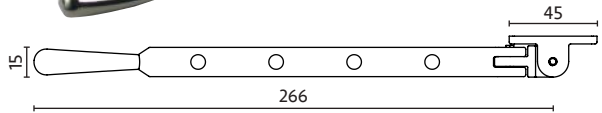

Cornish Heritage Collection is distributed throughout the UK by SD Hardware Ltd

Call now on 01752 651330

or email: sales@sdhardware.co.uk

www.sdhardware.co.uk