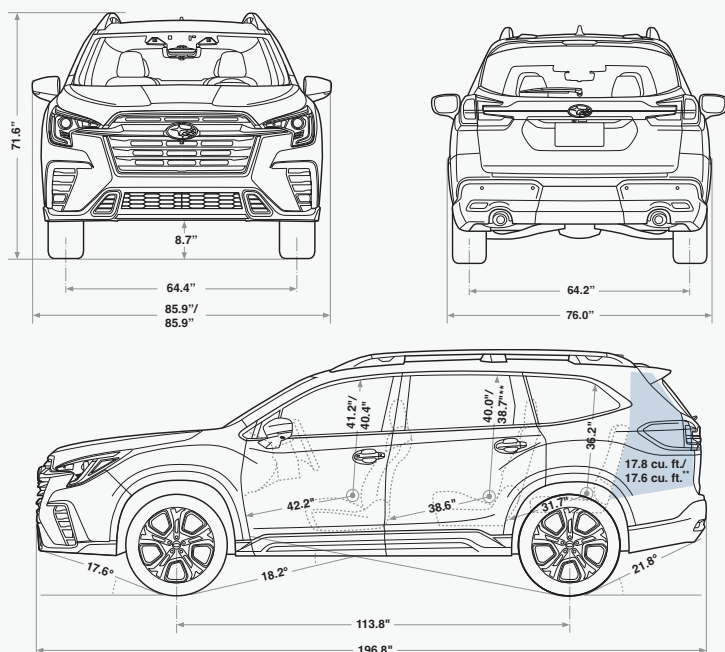

2026 Ascent Dimensions

Ascent Premium in Crimson Red Pearl with optional and accessory equipment.

Length	196.8 inches
Width	76.0 inches (85.8 inches with mirrors)
Height	71.6 inches
Ground Clearance	8.7 inches
Cargo Volume	17.8 cubic feet 75.6 cubic feet with rear seatback folded (with moonroof: 72.8 cubic feet)
Headroom (front/rear)	41.2 inches / 40.0 inches (with moonroof: 40.4 inches / 38.7 inches)
Roof Rail Load Capacity	700-lb static maximum load capacity
Towing Capacity	5,000 lbs