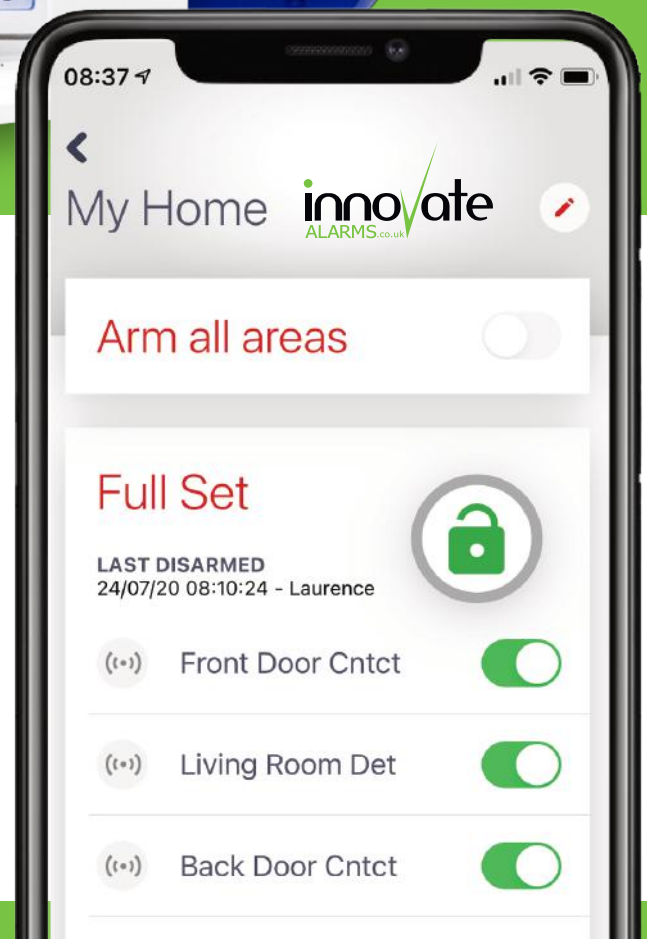

Industrial

The HUD/MED can be used by employees working in dangerous environments to signal for help if they become trapped or injured.

Wired alarms are a great option, particularly if you already have an older alarm system installed and are looking for an upgrade. Using existing cables we can bring your system up to date. The Euro range is compatible with wireless zone expanders, when added will allow the system to accept wireless intruder devices. This is the ideal option if you have recently built an extension on your premises. The Euro range is also app friendly with the use of a WIFI module.

WIRED/HYBRID ALARMS

EURO RANGE

WIRED/HYBRID ALARMS

innovate
ALARMS.co.uk

EURO46 SYSTEM

Expandable and versatile security

Wired & wireless compatibility (with ZEM)

Grade 2 and Grade 3 options

LCD keypad with built in proximity reader

App compatible with WiFi module

Full metal enclosure

Up to 75 user codes and prox tags

CCTV Systems are very common throughout the UK and in recent years they have been growing in popularity at a rapid rate throughout the domestic market. This is down to the advances in technology, the reduction in costs and the effectiveness of CCTV. This guide provides just a fraction of the CCTV systems we offer.

DAHUA CCTV

HIGH DEFINITION CCTV

innovate
ALARMS.co.uk

DAHUA CCTV

- 4, 8, 16 & More Systems Available
- App Enabled Viewing, Alerts & Control
- Choice of Full Colour or IR Cameras
- 5mp High Definition Footage
- Smart Meta Data Cross Lines/Face Detection
- 24hr Video Security