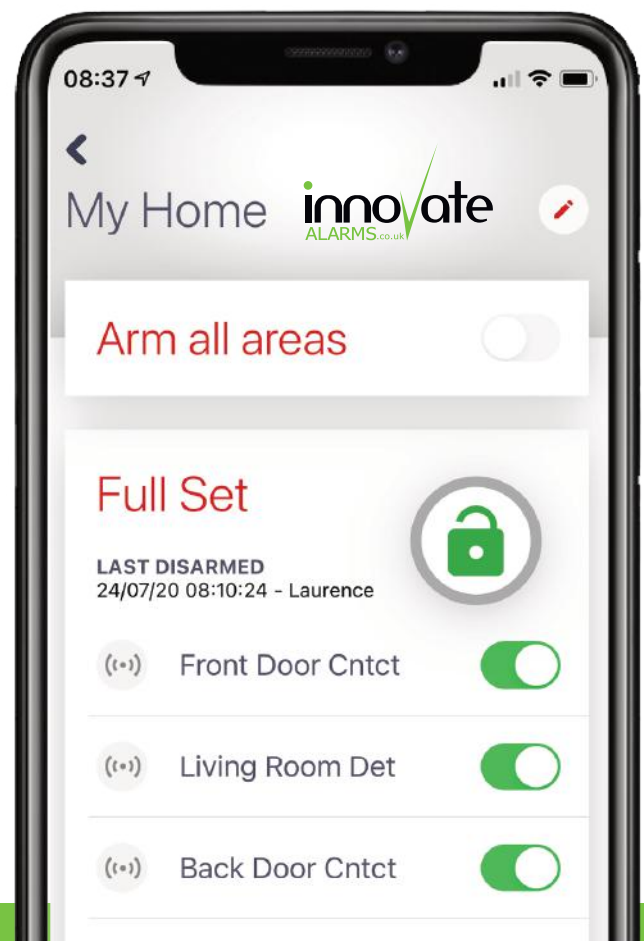

innovate
ALARMS.co.uk

PRODUCT GUIDE 2023

INTRUDER ALARMS | CCTV SYSTEMS | ACCESS CONTROL

INTRODUCTION TO INNOVATE ALARMS LTD

Innovate Alarms Ltd design, supply, install, maintain and service security systems including intruder alarms, CCTV systems, fire alarms and access control systems. We are SSAIB registered and insist on using equipment from reputable manufacturers in the security industry.

APP ENABLED

All of the systems in this book are compatible with an app. This means once set up each system will give an element of control and send alerts to smart devices from anywhere on earth with an internet connection.