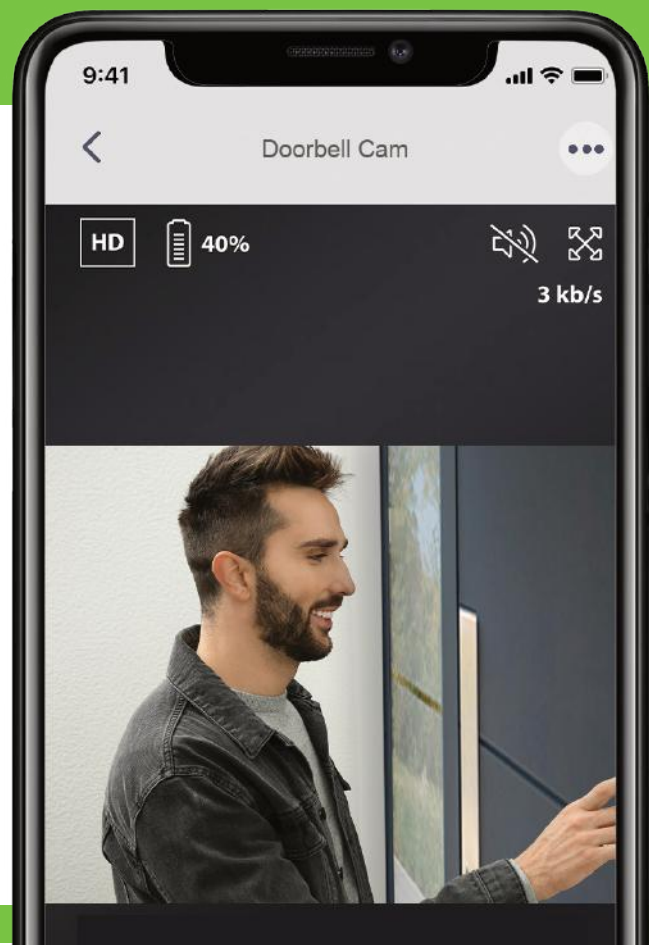

DOORBELL CAM

The DoorbellCam is a wifi enabled outdoor, wire-free doorbell camera that offers main-entrance protection and two-way communication. The battery-powered system comes with Full-HD video, motion detection, real-time notifications and push to talk function. Users are able to see exactly what's happening on the doorstep and can answer the door, even when they're not there.

This system is compatible with HomeControl 2.0