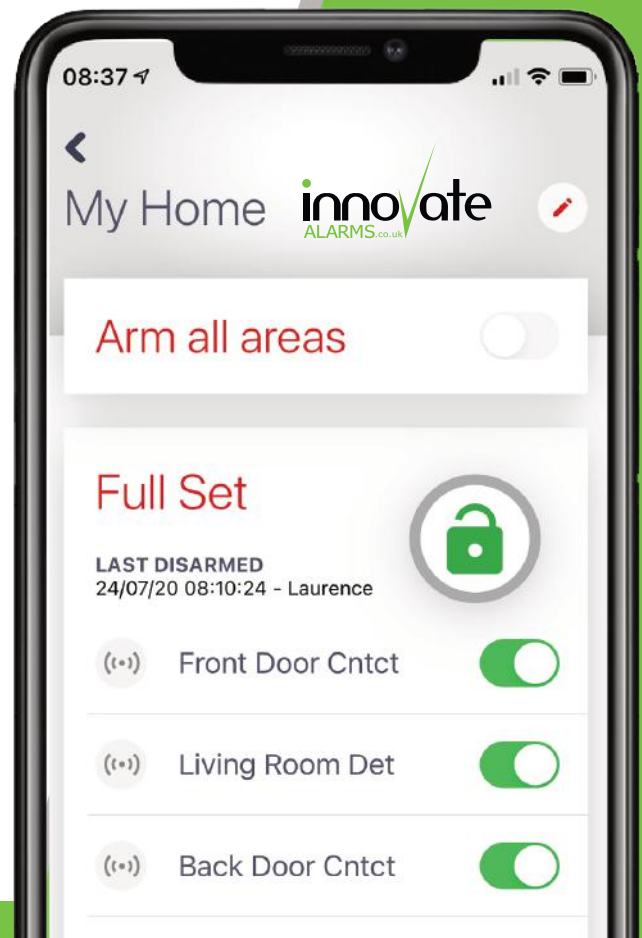

HUD/MED

HOLD UP/MEDICAL DEVICE

innovate
ALARMS.co.uk

MORE THAN SECURITY

Signal for help by sounding the alarm

With a wireless range of up to 300m in open space, users can press the centre of both buttons down for two seconds and the alarm is activated.

Loaded with great features and extras, including: one-push-to-learn, LED signal strength indicator, an easily replaceable battery, positional press marks and the option to modify it to a Medical Alert (MED).

Medical/elderly

Immediate alert of any incidents, such as falls, faints or other medical emergencies.

Banks, offices, shops

The HUD/MED can be easily positioned in various locations to raise an alarm quickly and inconspicuously.

Industrial

The HUD/MED can be used by employees working in dangerous environments to signal for help if they become trapped or injured.

Wired alarms are a great option, particularly if you already have an older alarm system installed and are looking for an upgrade. Using existing cables we can bring your system up to date. The Euro range is compatible with wireless zone expanders, when added will allow the system to accept wireless intruder devices. This is the ideal option if you have recently built an extension on your premises. The Euro range is also app friendly with the use of a WIFI module.