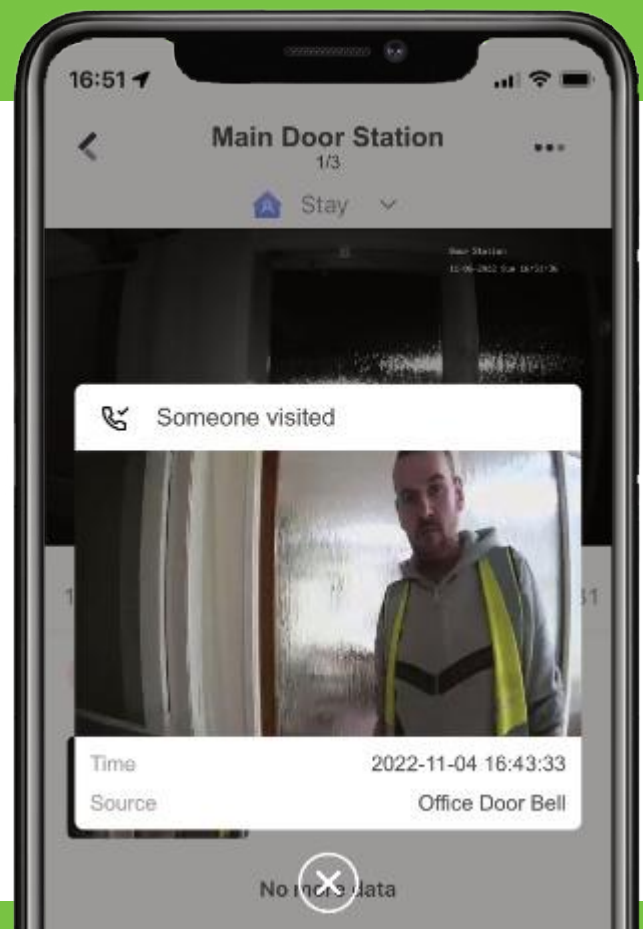

SMART VIDEO DOORBELL

App Enabled 2 Way Communication

7-inch colorful touch screen

Stores messages and captured pictures

2 MP HD camera

Noise suppression and echo cancellation

Low illumination

Tamper-proof

HIKVISION®