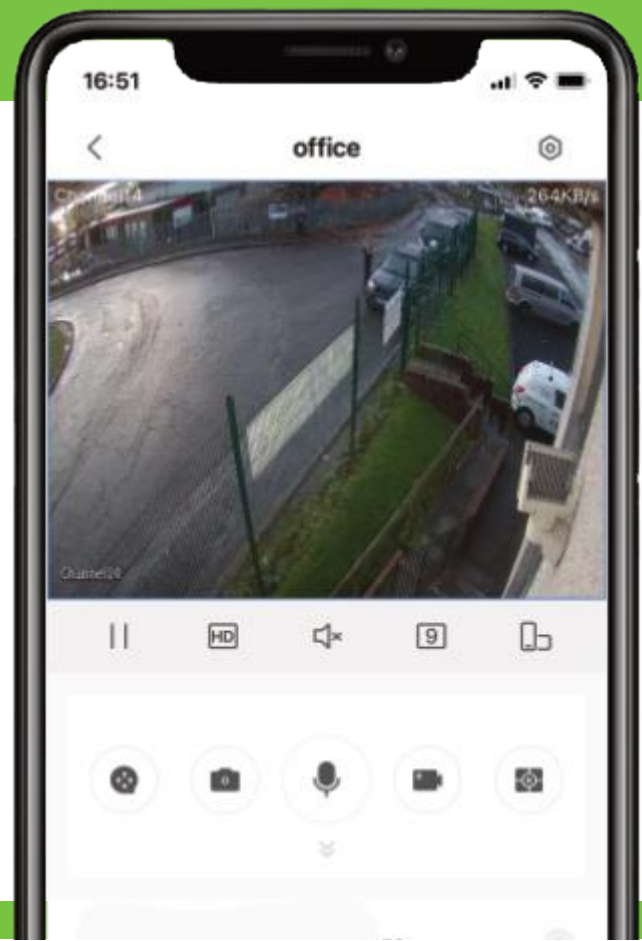

DAHUA CCTV

- 4, 8, 16 & More Systems Available
- App Enabled Viewing, Alerts & Control
- Choice of Full Colour or IR Cameras
- 5mp High Definition Footage
- Smart Meta Data Cross Lines/Face Detection
- 24hr Video Security

@lhua
TECHNOLOGY