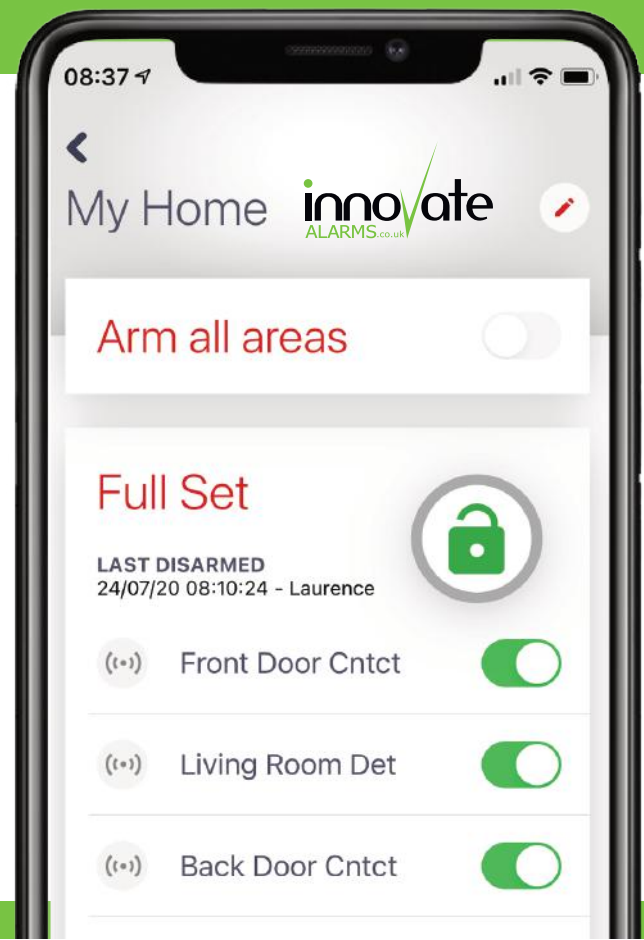

WIRELESS ALARMS

ENFORCER V11

WIRELESS INTRUDER SYSTEM

innovate
ALARMS.co.uk

ENFORCER V11

Complete Wireless Security Solution

No Wires, No Fuss, No Mess

Security Grade 2, Environmental Class II

HomeControl 2.0 App Enabled

Alerts and Control From Smart Devices

Wide Range of Accessories Available

66 Maximum Total Zones

Built In Proximity Reader (Tag Set/Unset)

80 Maximum User Codes

ENFORCER V11

PRODUCT RANGE

innovate
ALARMS.co.uk

SETTING DEVICES

We provide a range of devices designed for setting and unsetting your security system. The most common used are:

Wireless Arming Station - Where you can enter a 4 digit pin code or use the built in proximity reader with a tag to set and unset the system.

4 Button Fob - Where you can set, unset and part set at the push of a button.

Prox Tag - Where you would present the fob to the built in proximity reader on the arming station or the control panel to set and unset the system.