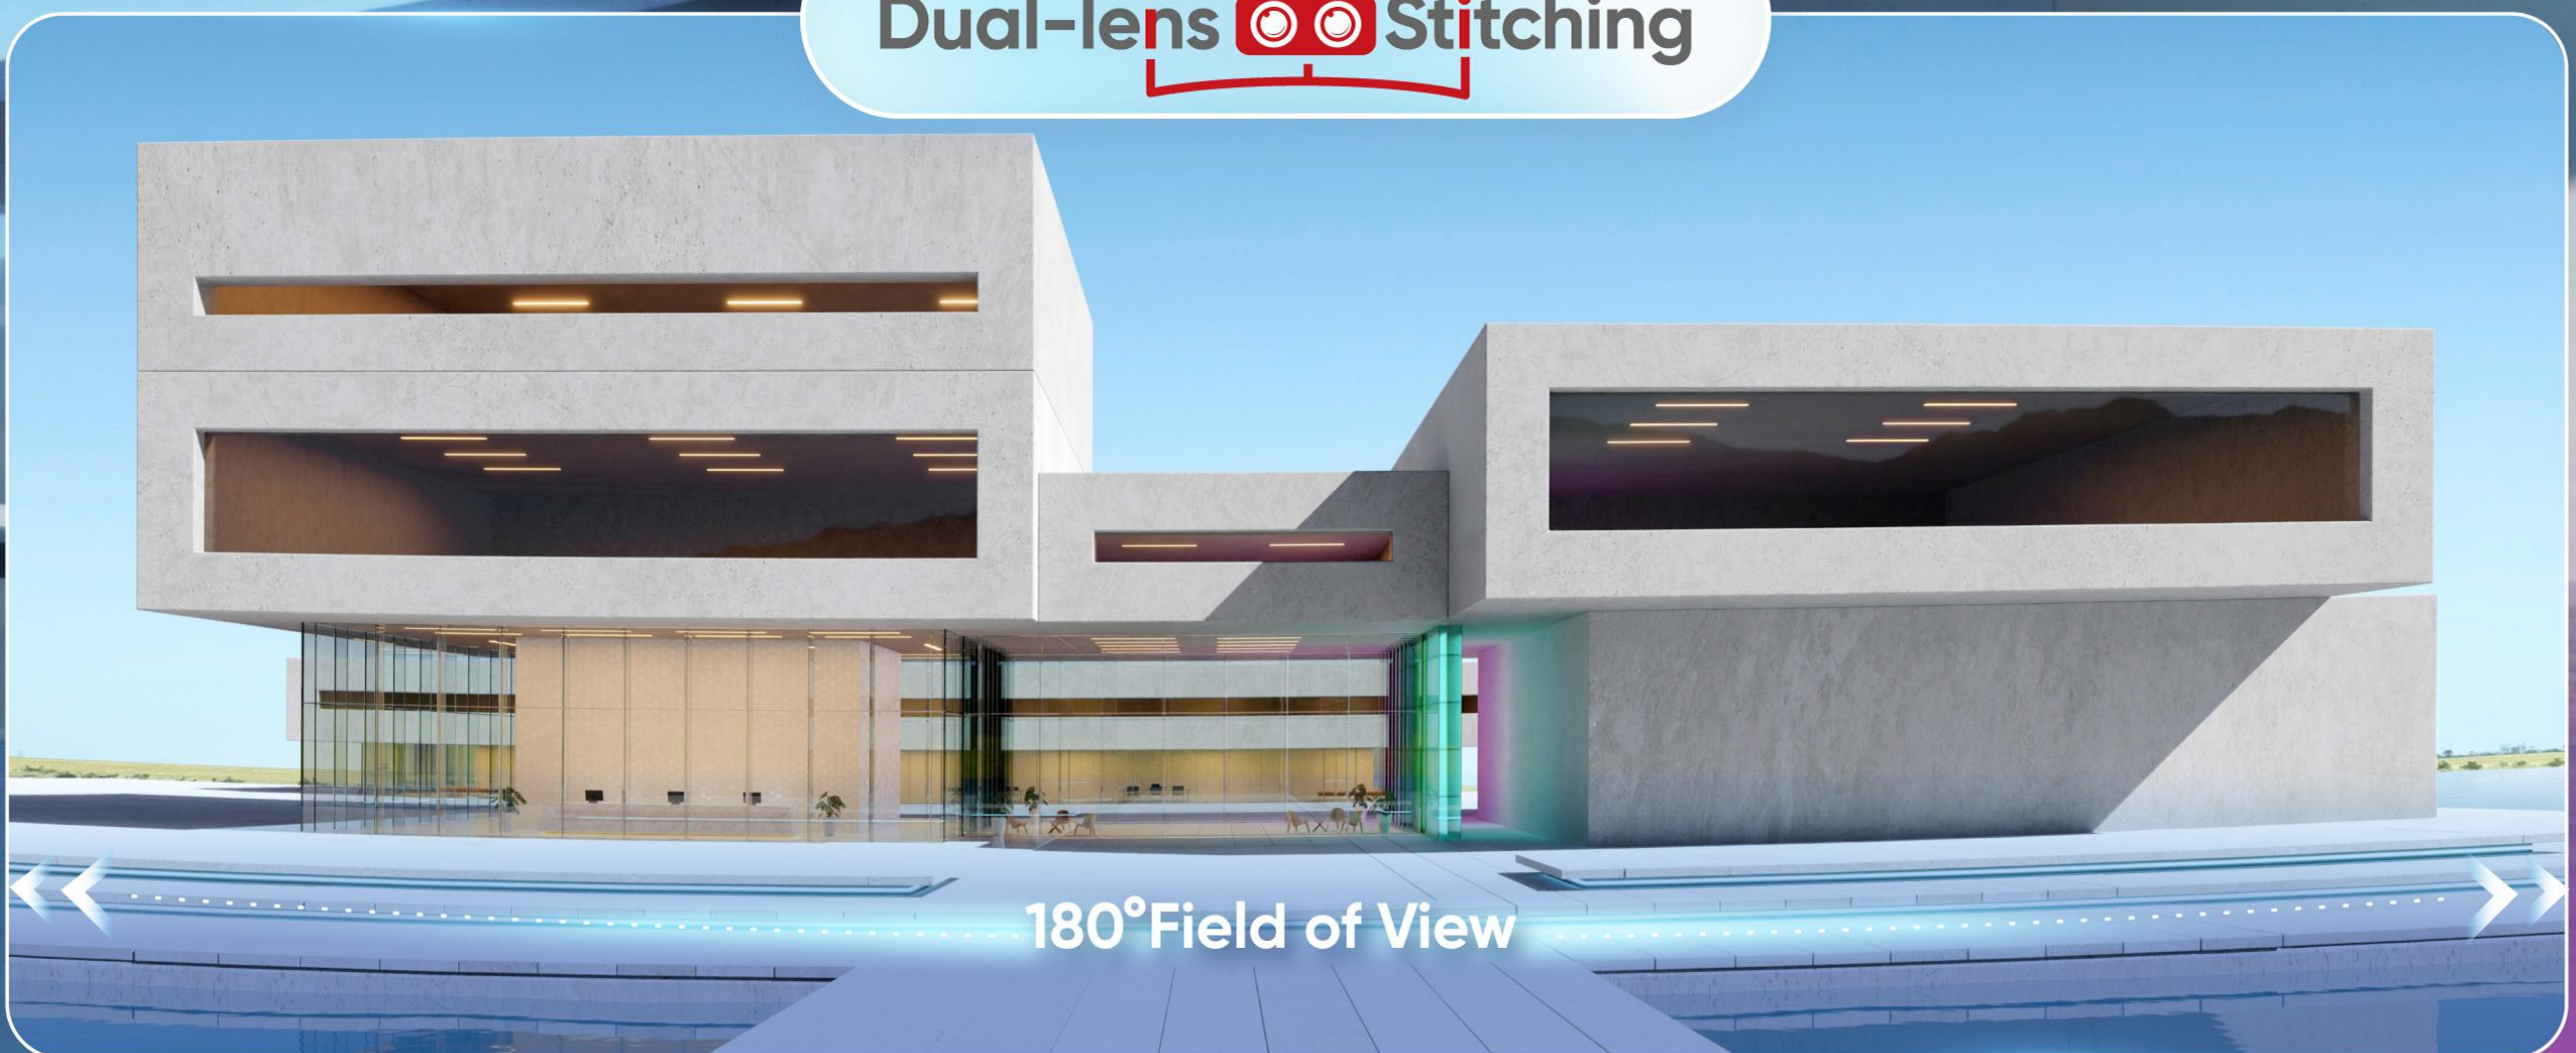

Hikvision Turbo HD Dual-lens Panoramic Cameras

Dual vision, compact wonder

Dual-lens  Stitching

DS-2CE12KF3TP-DLS
DS-2CE72KF3TP-DLS

Perfect 180-degree stitched images to ensure seamless visuals

Large F1.0 aperture and **high-sensitivity sensors**, resulting in color images **24/7**