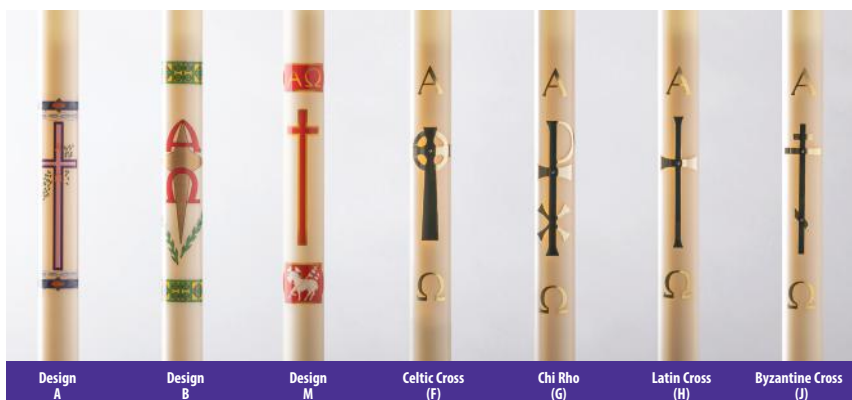

Sanctuary Candles

Refillable Sanctuary Candle (6-Day)
Includes package of 7 additional wicks.

Code	Quantity	Price
LMSREF02	One Unit	\$201.75

170 Hour White Disposable
Sanctuary Candle

Code	Quantity	Price
LM17012C	Case of 12	\$150.85

Nylon Socket Adapters

Nylon socket adapters can be screwed into the base of a Lux Mundi shell or refillable candle to adjust the candle base to fit into different socket sizes.

Code	Description	Price	Code	Description	Price
LMPA75	3/4"	\$ 16.55	LMPA150	1-1/2"	\$16.55
LMPA78	7/8"	16.55	LMPA178	1-7/8"	16.55
LMPA100	1"	16.55	LMPA156	1-15/16"	16.55
LMPA112	1-1/8"	16.55	LMPA200	2"	16.55
LMPA125	1-1/4"	16.55	LMPA250	2-1/2"	16.55
			LMPA300	3"	16.55

Paschal Candles

All Paschal Candles are made-to-order, please allow at least four weeks for their delivery.

Refillable Paschal Candles

Complete with brass burner (high polish finish). Matching brass socket, Paschal Candle nails, and date are available to order separately.