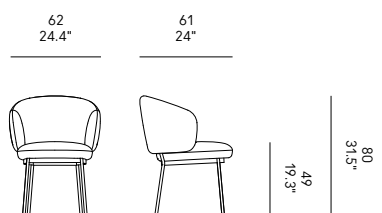

STRUTTURA STRUCTURE STRUCTURE STUHLGESTELL ESTRUCTURA	C.O.M. Client's Own Material	Ecopelle Faux leather Simili cuir Kunstleder Ecopiel	Tessuto Fabric Tissu Stoff Tejido				Metraggio Metreage Métrage Stoffbedarf Metraje	Pelle Leather Cuir Leder Piel	Metraggio Metreage Métrage Stoffbedarf Metraje			
			Basic	Superior	Top	Exclusive				(roll H 140cm)	Major	(m²)
Metallo Verniciato Bronzo Bronze Painted Metal Métal Peint en Bronze Bronze Lackiertes Metall Metal Pintado de Bronce	CO-VBTCL	CO-VBECF	CO-VBT0	CO-VBT1	CO-VBT2	CO-VBT3	m 1,8	CO-VBP1	m² 3,3			
Metallo Verniciato Oro Gold Painted Metal Métal Peint en Or Gold Lackiertes Metall Metal Pintado en Oro	CO-MVOTCL	CO-MVOECP	CO-MVOT0	CO-MVOT1	CO-MVOT2	CO-MVOT3	m 1,8	CO-MVOP1	m² 3,3			
Metallo Verniciato Nero Black Painted Metal Métal Peint en Noir Schwarz Lackiertes Metall Metal pintado de negro	CO-MVNTCL	CO-MVNECP	CO-MVNT0	CO-MVNT1	CO-MVNT2	CO-MVNT3	m 1,8	CO-MVNP1	m² 3,3