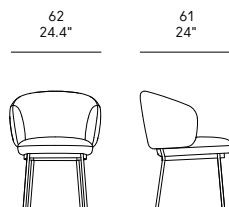

STRUTTURA STRUCTURE STRUCTURE STUHLGESTELL ESTRUCTURA ↓	C.O.M. Client's Own Material	Ecopelle Faux leather Simili cuir Kunstleder Ecopiel	Tessuto Fabric Tissu Stoff Tejido				Metraggio Metreage Métrage Stoffbedarf Metraje (roll H 140cm)	Pelle Leather Cuir Leder Piel Major	Metraggio Metreage Métrage Stoffbedarf Metraje (m²)
			Basic	Superior	Top	Exclusive			
Bronzo Plaza Bronze Plaza Bronze Plaza Bronce Plaza Bronze Plaza CP0033	CO-VBTCL	CO-VBECP	CO-VBT0	CO-VBT1	CO-VBT2	CO-VBT3	m 1,8	CO-VBP1	m² 3,3
Nero RAL 7021 Black RAL 7021 Noir RAL 7021 Negro RAL 7021 Schwarz RAL 7021 CP0035	CO-MVNTCL	CO-MVNECP	CO-MVNT0	CO-MVNT1	CO-MVNT2	CO-MVNT3	m 1,8	CO-MVNP1	m² 3,3
Oro Champagne Champagne Gold Or Champagne Champagnergold Oro Champán CP0036	CO-MVOTCL	CO-MVOECP	CO-MVOT0	CO-MVOT1	CO-MVOT2	CO-MVOT3	m 1,8	CO-MVOP1	m² 3,3