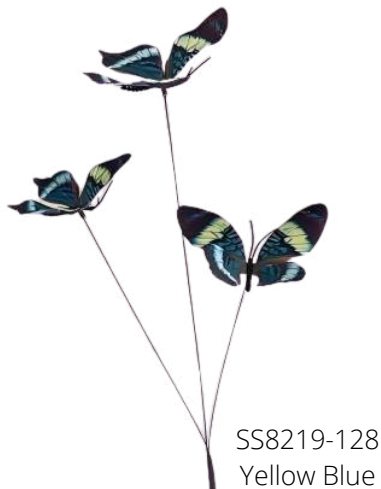

25" Butterfly Sprays

AVAILABLE
JANUARY
2027

Tremont#	Description	Inner Pack	Case Pack
SS8219-color	25" BUTTERFLY SPRAY X 3	24	600