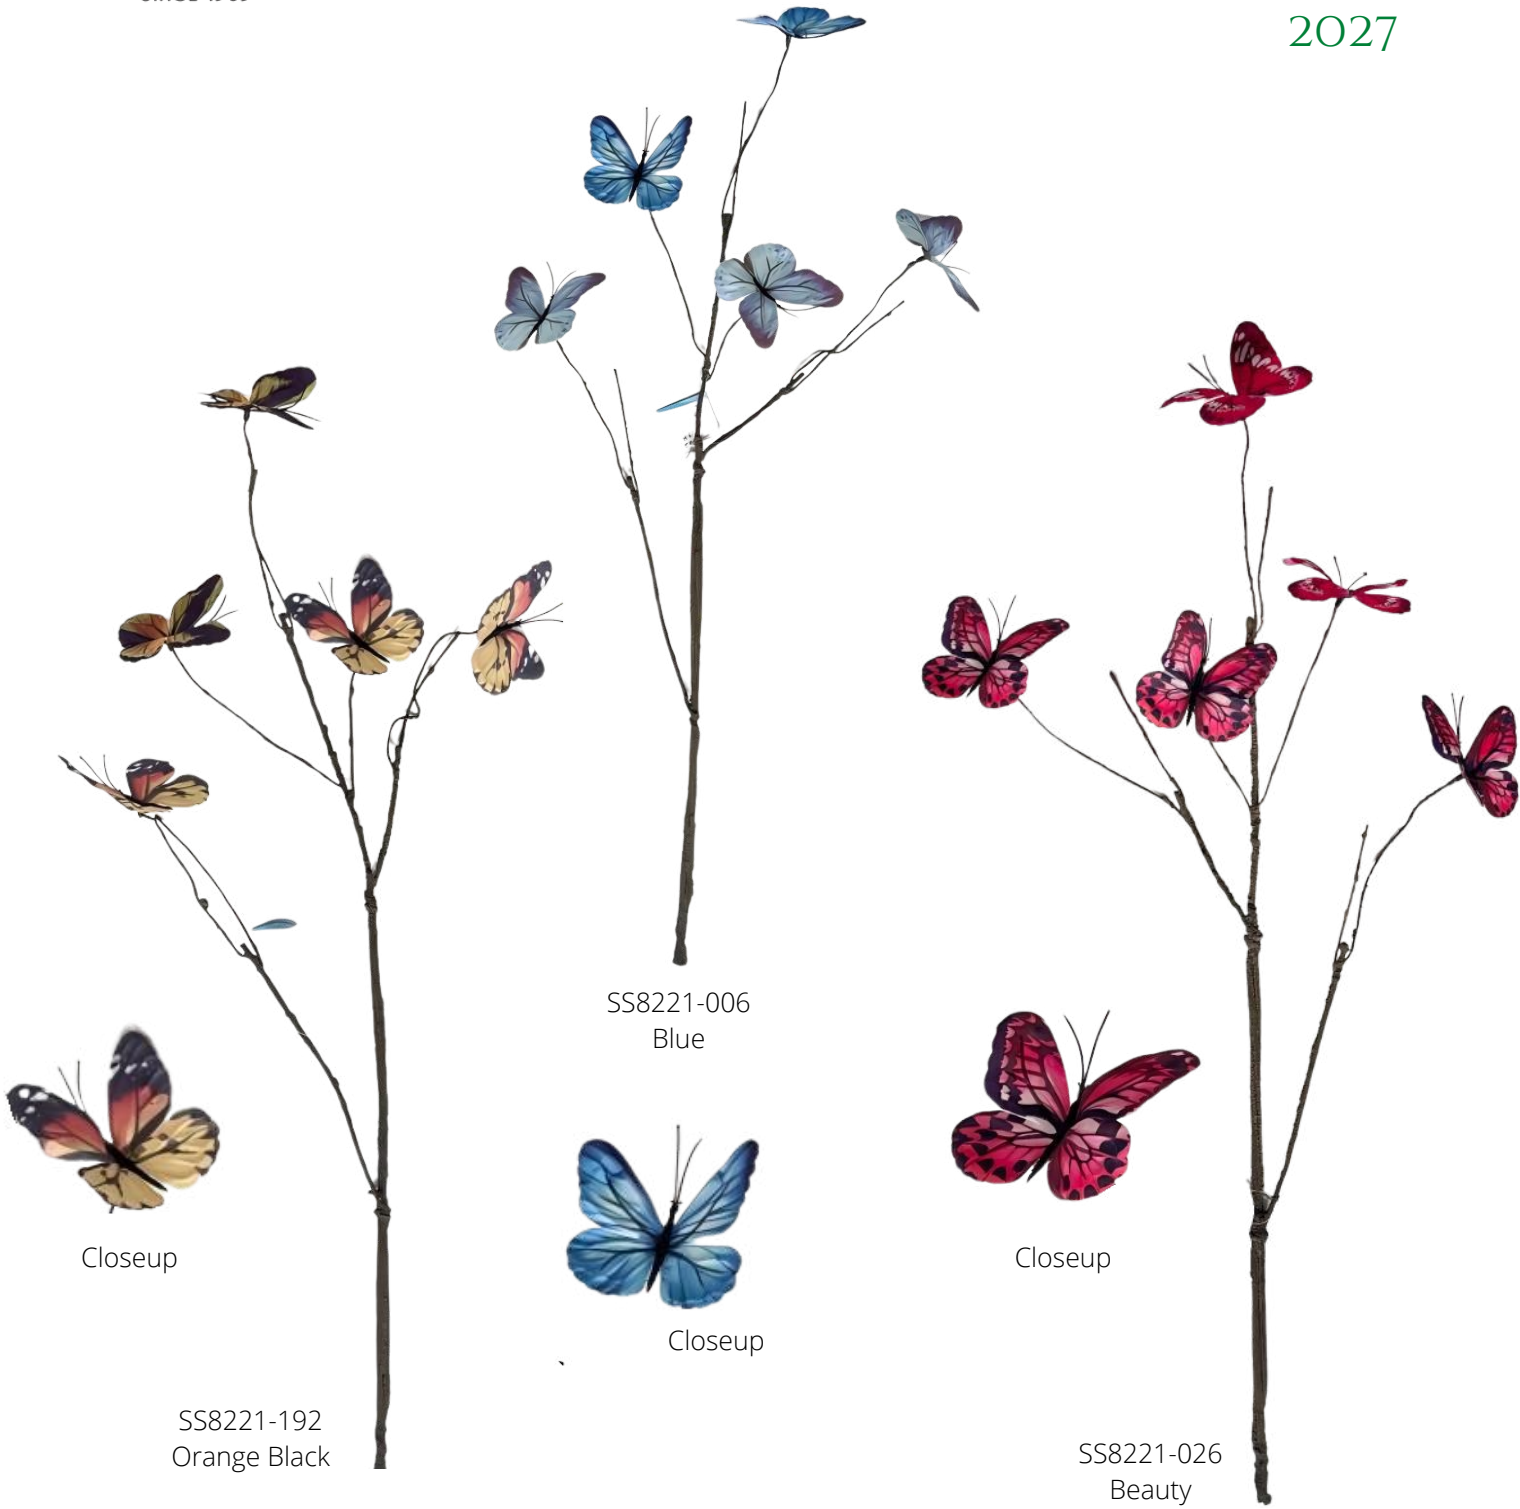

28" Butterfly Sprays

AVAILABLE
JANUARY
2027

Tremont#	Description	Inner Pack	Case Pack
SS8221-006	28" BUTTERFLY SPRAY X 5	12	576
SS8221-026	28" BUTTERFLY SPRAY X 5	12	576
SS8221-192	28" BUTTERFLY SPRAY X 5	12	576