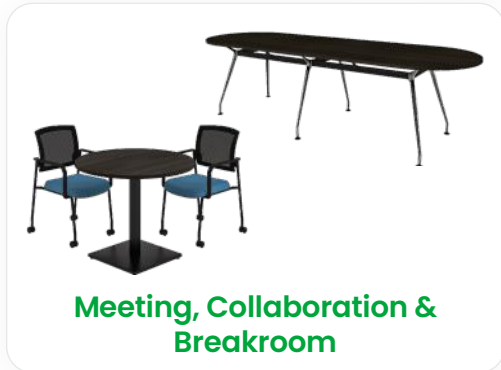

Ergonomic Seating

Workstations & Desks

Meeting, Collaboration & Breakroom