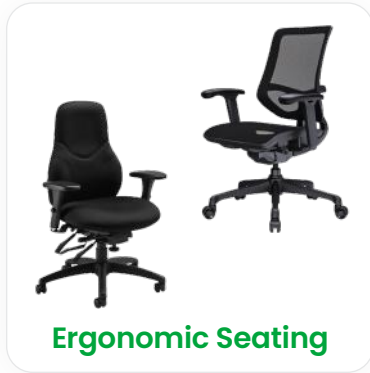

You trust us with the supplies that keep your office running. Now, let us take care of the office itself.

The desks your team sits at. The chairs they spend eight hours in. The boardroom table where your biggest decisions happen. The same great quality service you rely on for supplies is also available for everything else your office needs — in-stock, competitively priced, and ready to order online or through your account rep.

Same account. Same support. Same team. Just a bigger win.