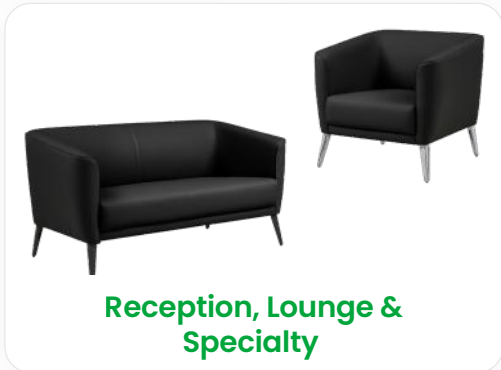

Workstations & Desks

Storage & Filing

Reception, Lounge & Specialty