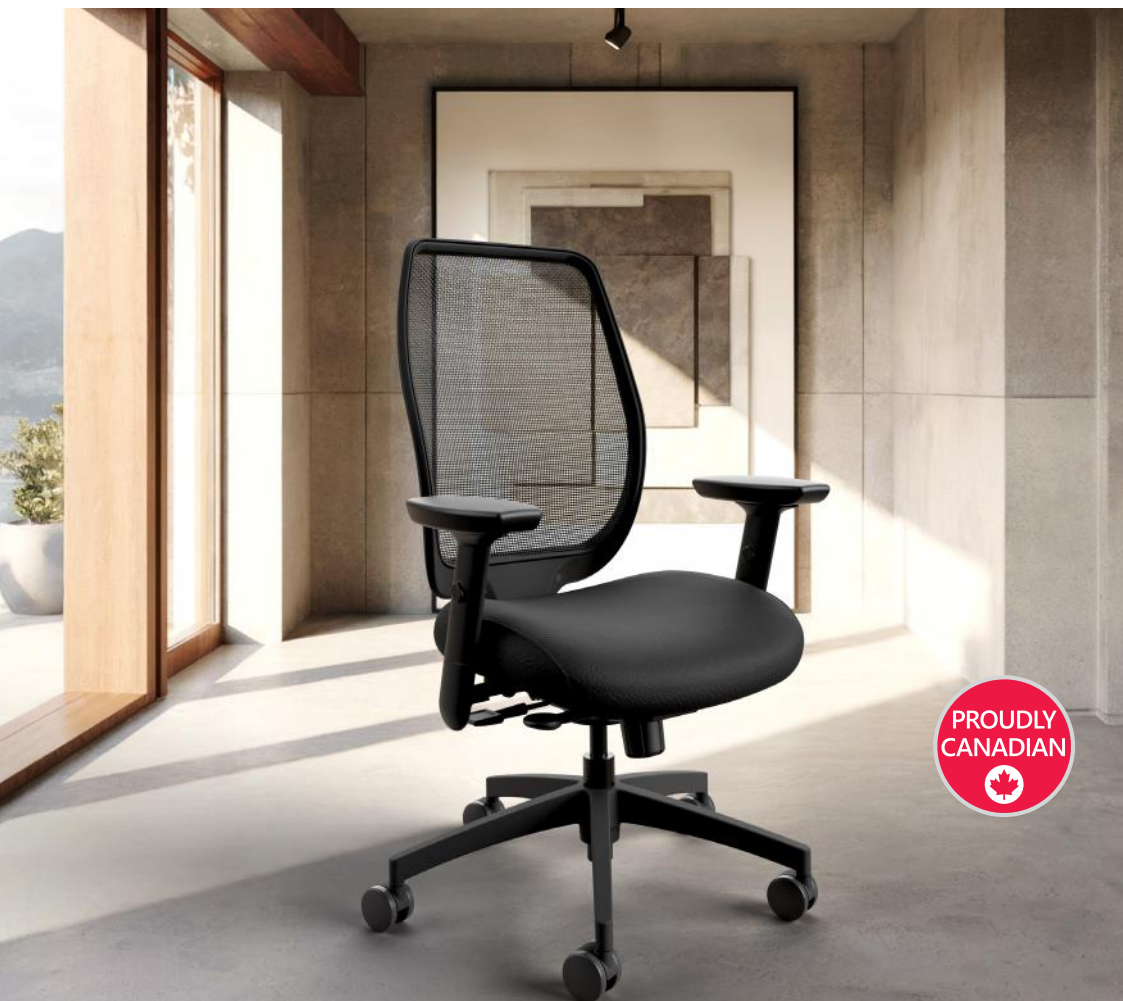

Zim's weight sensing mechanism regulates the chair tilt tension according to the user's weight, making it ideal for shared spaces such as touch down stations or meeting room environments.

The Chair

That Makes It All Come Together

TygerClaw Air Grid Mid-Back Office Chair, Black
SKU: HVTYFC2206

Sale Price: **\$217.00**

TygerClaw Executive High-Back Gaming-Style Office Chair, Black
SKU: HVGGTYFC210033

Sale Price: **\$254.99**

● SKU: AIRMTAL360
No headrest
\$1024.00

ergoCentric airCentric Multi-Tilt Office Chair With Adjustable Headrest
SKU: AIRMTAL360HR

Sale Price: **\$1231.00**

Centric™

Start simple.

The Centric is a smart, flexible solution designed to adapt and change with your team's needs.