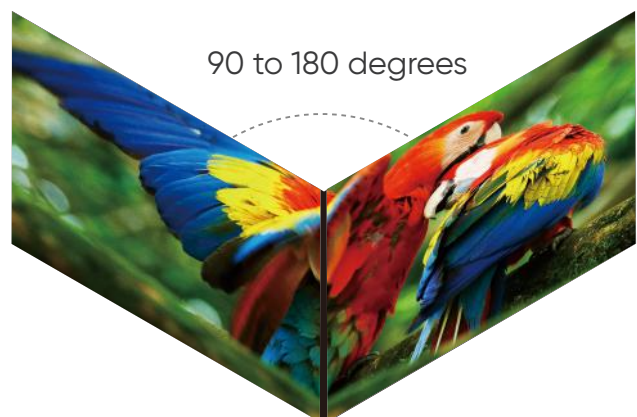

Brighten Every Moment

Cut-edge LED Module

Indoor

Outdoor

Extended Splicing Angles

Energy-Saving

No Extra Cuts Needed

Cut-edge modules ensure no extra cuts or seams are needed for curved displays

Extended Splicing Angles

Splice the display outward to anywhere from 90 to 180 degrees

90 to 180 degrees

Energy-Saving Design

- PWM energy-saving driver IC with built-in current adjustment, offering 64 levels of brightness control
- Supports 4.2V, 4.5V, and 5V switching power supply