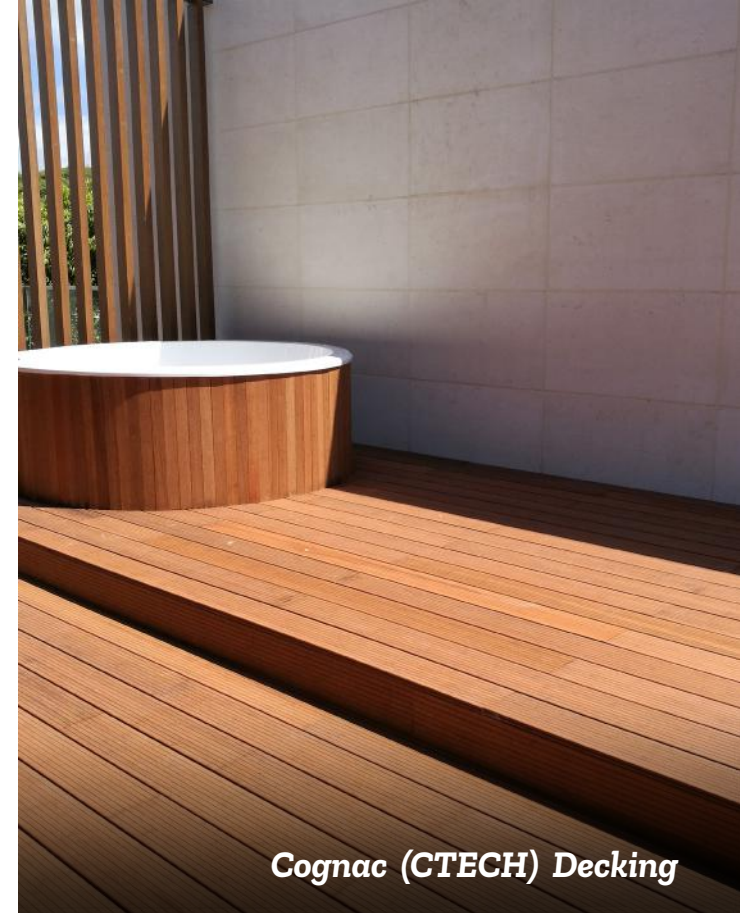

Bamboo Decking

L: 1850 x W: 137 x D: 18 mm

(Other sizes & products are available, see [Dasso.com](https://www.ukbamboo.com))

Cognac (CTECH)

Espresso (XTR)

Suitable for projects seeking to strike the balance between sustainability and a high-end look, the Dasso decking boards have been used worldwide in both commercial and residential settings.

Key Features*

- Fire Resistance Class Bfl-s1
- 25 Year Limited Manufacturer's Warranty*
- Tongue & groove end-matched short edge
- 2-grooved long edges for hidden clip system
- Durability Class 1 [EN 1534] - Harder than hardwood
- Reversible faces - Choose between smooth or grooved
- Combine with optional single-grooved decking board for a finished edge
- **FSC® certified products are available upon request (Certificate code: C193661)**

Environmentally
Friendly

Hard
& Durable

Stable
& Precise

Fire
Resistance

Mould
Resistance

Termite
Resistance

Cognac (CTECH) Decking