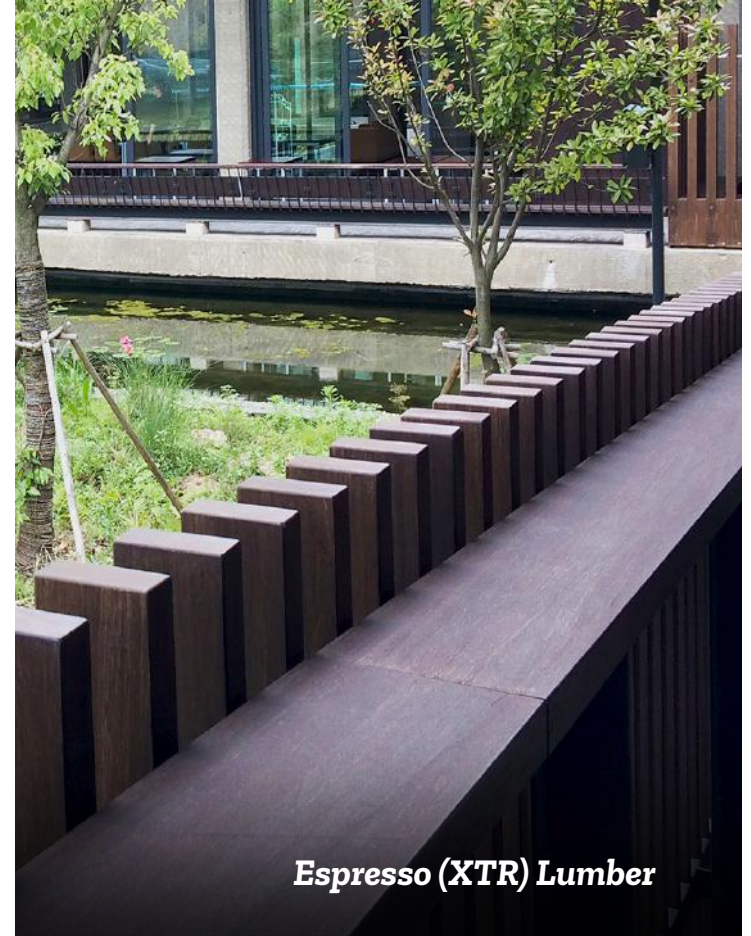

Bamboo Lumber

L: 1860 x W: 205 x D: 20 mm

(Other sizes & products are available, see [Dasso.com](https://www.dasso.com))

Cognac (CTECH)

Espresso (XTR)

The quality and durability of Dasso's CTECH and XTR meets the versatility of lumber. Suitable for a wide range of applications such as feature walls, furnishings, fences, gates, and railings.

Key Features*

- Fire Resistance Class B-s1 d0
- 25 Year Limited Manufacturer's Warranty*
- Durability: Class 1 [EN 1534] - Harder than hardwood
- **FSC® certified products are available upon request (Certificate code: C193661)**

Environmentally
Friendly

Hard
& Durable

Stable
& Precise

Fire
Resistance

Mould
Resistance

Termite
Resistance

Espresso (XTR) Lumber