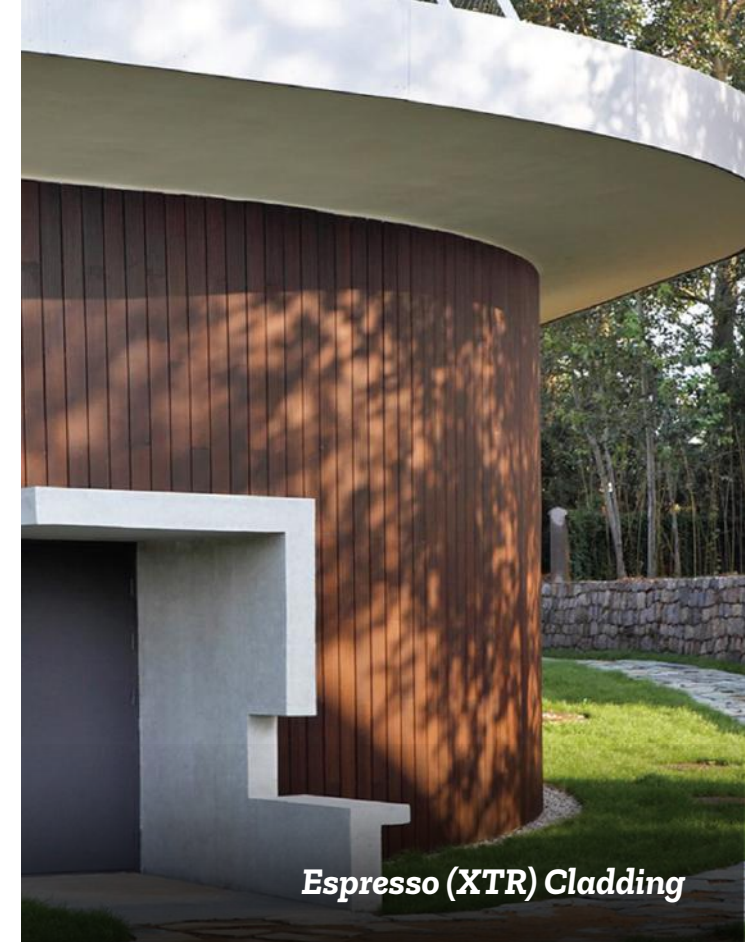

Bamboo Cladding

L: 1850 x W: 137 x D: 18 mm

(Other sizes & products are available, see [Dasso.com](https://www.dasso.com))

Cognac (CTECH)

Espresso (XTR)

The result of 30 years' research by the Dasso Group, the bamboo cladding was created to address a requirement in the industry for a durable cladding made from a sustainable material backed by credentials like an Environmental Product Declaration (EPD), Fire Resistance Class B-s1 d0, Durability Class 1 [EN 1534], and a 25 Year Limited Manufacturer's Warranty*.

Key Features

The Dasso® cladding boards join seamlessly using hidden cladding clips. Featuring shiplap long edges and tongue & groove end-matched short edges, the profile ensures ventilation while excluding rainwater.

- **FSC® certified products are available upon request (Certificate code: C193661)**

Environmentally
Friendly

Hard
& Durable

Stable
& Precise

Fire
Resistance

Mould
Resistance

Termite
Resistance

* Product certifications can be downloaded from the product's page on [ukbamboo.com](https://www.ukbamboo.com)