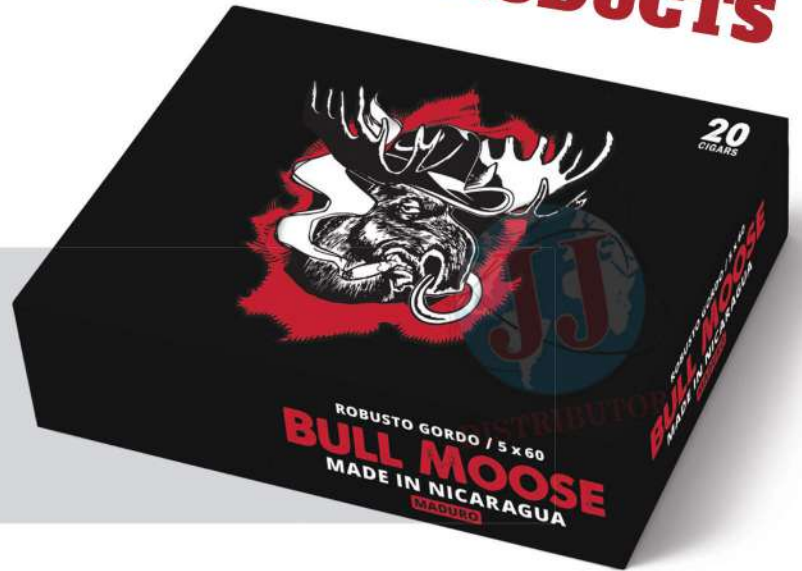

# INTRODUCING: CHILLIN' MOOSE BULL MOOSE MADURO

Chillin' Moose's big brother, Bull Moose got your attention in 2022. The Bull is back... bolder and darker than ever. Chillin' Moose continues to give you more. First we gave you the all Gordo Bull Moose and now we bring the ALL GORDO, ALL MADURO Bull Moose Maduro. Maduro madness is available in the sizes you already love: Robusto Gordo (5 x 60), Gigante (6 x 60), Gigante XL (6 x 70), and Gigante XXL (7 x 60)!

Just like the original Bull Moose, Bull Moose Maduro are all Nicaraguan puros made in Estelí from a blend of Nicaraguan Habano tobaccos.

Bull Moose Maduro is just what you need for your fat maduro fix.

All Gordo, All Maduro, All Nicaraguan, All the Time.

Nothing smaller than a 60 ring gauge!

**NEW  
PRODUCTS**