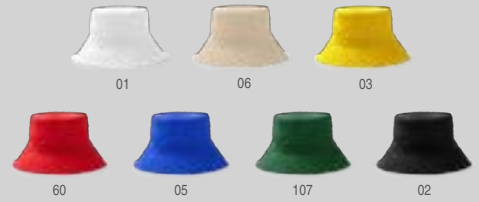

NEW

1813 Ayora

Waterproof bob hat made of microfiber. Adjustable elastic band on the back. **Print code:** F(1), N(8), O

📏 Ø60,00 cm   📦 25/50   📦 100