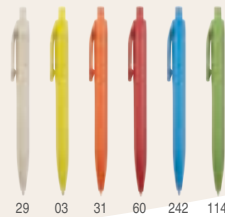

14,1 x Ø1,00 cm

1/50

1000

HANA & KAMUT

29 03 31 60 242 114

8032 Hana

Push button pen made of wheat fibre and ABS with soft grip.
Blue ink. **Print code:** A(2)

📏 14,5 x Ø1,00 cm 📦 1/50 📦 1000