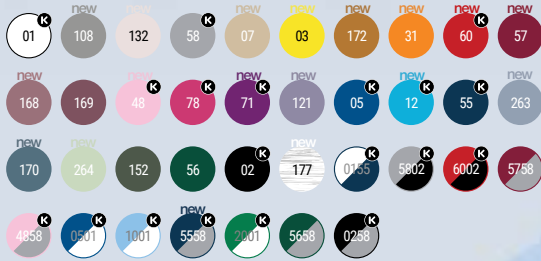

1067 Urban | XS - 4XL | 3/4 - 11/12

Hoodie in two designs: one in solid plain colour and one in two colours. Two-coloured design with contrasting inner hood and adjustable drawcord. Covered seams in collar and kangaroo style pocket. 1x1 elastane rib in cuffs and waistband. Kids sizes without drawcord.
Print code: F3(6), N(8), O3, P

50% cotton / 50% polyester, 280 gsm brushed fleece.
Heather grey 58: 55% cotton / 40% polyester / 5% viscose.

4XL size in colour: 02;55;5802;5558;0258.

1 25