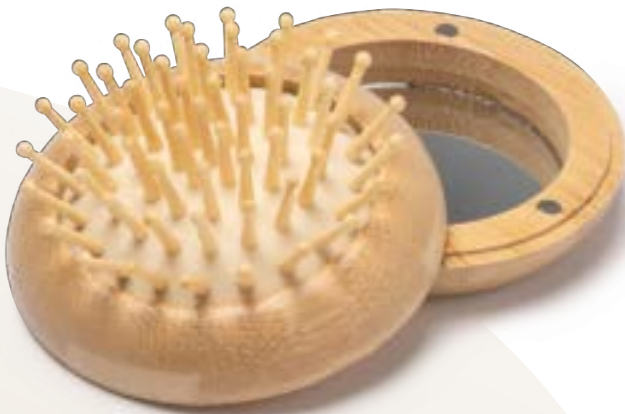

📏 2 x Ø6,00 cm 📦 1/50 📦 200

NATURAL POCKET MIRRORS

1591 Seldon

Folding hair brush with bamboo body and bristles. Back mirror included. Presentation in eco design box. **Print code:** D(2), L2

📏 2,7 x Ø8,00 cm 📦 1 📦 100