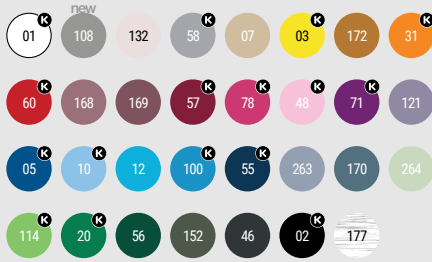

1070 Clasica | XS - 3XL | 1/2 - 11/12

Unisex sweatshirt in classic design with 1x1 elastane rib in collar, cuffs and waistband. Reinforced covered seams in collar.

Print code: F3(6), N(8), O3, P

50% cotton / 50% polyester, brushed fleece, 280 gsm.
Heather grey 58: 55% cotton / 40% polyester / 5% viscose.

Ash-White heather colour: 57% cotton / 42% polyester / 1% viscose

1 30