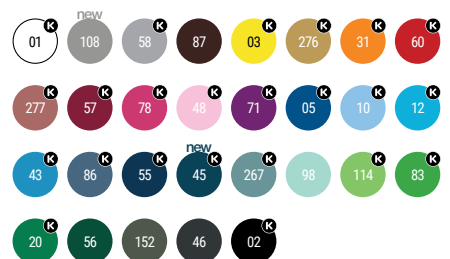

6554 Beagle | XS - 4XL | 1/2 - 11/12

Short-sleeve t-shirt with double layer crew neck in elastane, made in tubular fabric for adults. Side seams in kids sizes. Reinforced covered seams in collar.

Print code: F(6), N2(8), N3(8), N4(8), O1, P, Y2, Y3, Y4

100% cotton, single jersey, 155 gsm.

Heather grey 58: 85% cotton / 15% viscose.

4XL size in colour: 01;55;02.

📄 5   📦 100