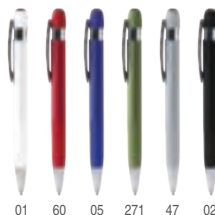

260 60 05 226 251 02

TOUCH PEN

BLUE INK

1770 **Garet**

Aluminium ballpoint pen with striped grip in metallic finish and touch pointer. Jumbo ink refill in blue. **Print code:** B(2), L1

✂ 14 x Ø1,00 cm

📦 1/50

📦 500

NEW

GARET & ENDRICK

01 60 05 271 47 02

1816 **Endrik**

Pen with recycled aluminium body with striped grip and matte rubber touch finish. Details in chrome finish. Jumbo ink refill in blue. **Print code:** B(2), L1

✂ 14,5 x Ø1,00 cm

📦 1/50

📦 500

NEW

NEW

RECYCLED ALUMINIUM

01 60 05 47 02

1678 **Bravos**

Ballpoint pen with recycled aluminium body and touch pointer. Tip and clip in chrome-plated metal. Jumbo ink refill in metallic blue. Presentation in kraft design box. **Print code:** B(2), L1

✂ 14,5 x Ø1,00 cm

📦 1/30

📦 300