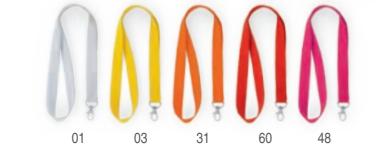

01 03 31 60 48