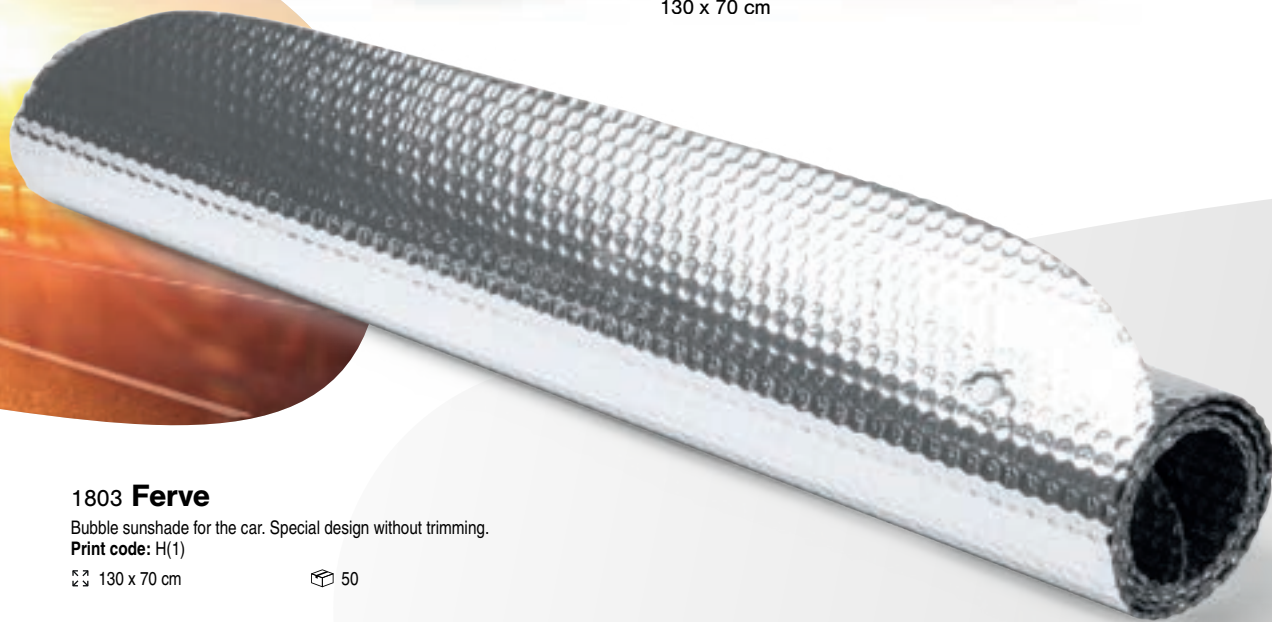

📏 180 x 90 cm

📦 50

SPECIAL DESIGNED FOR TRUCKS AND VANS

NEW FERVE

NEW

130 x 70 cm

1803 Ferve

Bubble sunshade for the car. Special design without trimming.