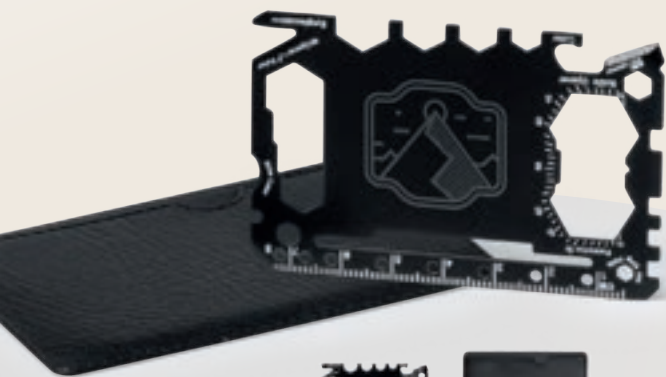

1391 Tradie

Stainless steel multi-tool with 17 in-built functions. Versatile tool that includes: a can opener, a sharp knife, a screwdriver, a ruler, a bottle opener, an adjustable spanner, a butterfly wrench, a saw, a direction indicator and an angle transporter. Presentation in a PU case. **Print code:** D(1), L1

📏 9,4 x 6,4 x 0,2 cm   📦 1/100   📦 400