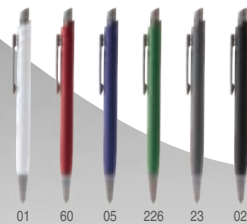

1671 Tory

Push pen with recycled aluminium body and details in matte metallic finish. Blue ink. **Print code:** B(2), L1

14 x Ø1,00 cm 1/50 500