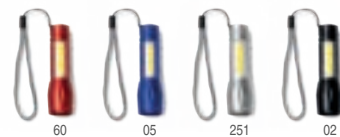

1773 Numan

Led lantern made of aluminium. 8 LEDs with 250 lumens. 3 intensities: Fixed, emergency and lateral with 100 lumens. Rechargeable 400 mAh battery. Includes type-C cable. Presentation in white box. **Print code:** D(1), L1

📏 10 x Ø2,00 cm   📦 1/50   📦 200