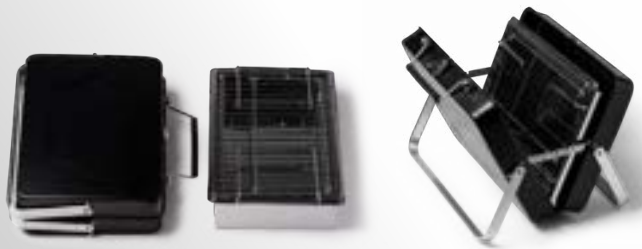

1544 Rulot

Portable charcoal barbecue made of stainless steel. Foldable into a briefcase format with a collapsible grill. Presentation in eco design box with carry handle. **Print code:** J(1), L2

📏 30,5 x 23 x 7 cm 📦 1 📦 5

NEW