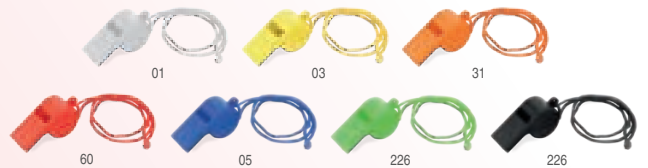

100 x 70 x 70 cm 100 400

LET'S CELEBRATE

9322 Dalic

Sports pinnie in 190T polyester. Side elastic straps with velcro fastening. **Print code:** F(1), N(8), O1

63 x 52 cm 1/25 300

3101 Carnival

Classic whistle with hanging strap. **Print code:** C(1)