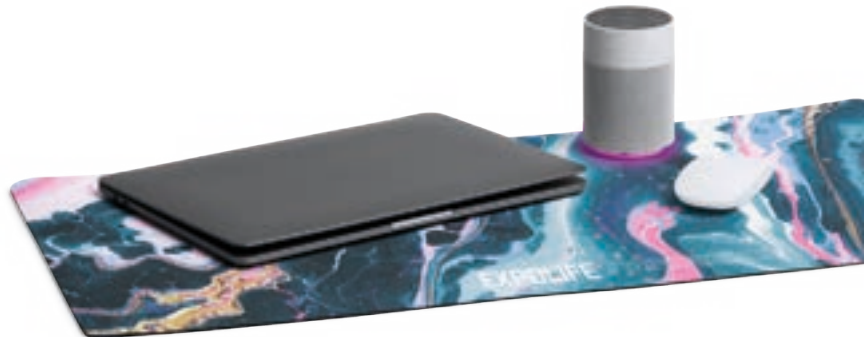

2998 Sonic

XL mouse pad. Soft polyester surface, special for sublimation, and non-slip base. Individual presentation. **Print code:** F(1), R3

📏 70 x 35 cm 📦 1/10 📦 30