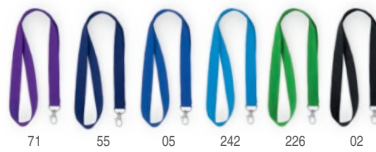

71 55 05 242 226 02