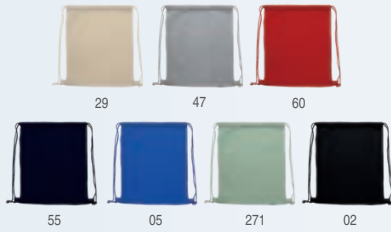

60

05

7184 Labur

Drawstring bag with high-visibility strip, in 210D polyester. **Print code:** F(1), N(8), O1

📏 34,5 x 41 cm 📦 10 📦 300

1620 Masur

Drawstring backpack made of corduroy fabric. **Print code:** F(1), N(8), O, P