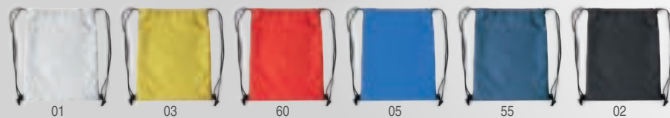

7155 Kagu

Drawstring bag in 210T polyester with matching 8 mm thick cords. Removable label. **Print code:** F(1), N(8), O1, R2

📏 45 x 35 cm   📦 10   📦 200

NEW