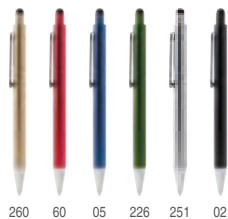

260 60 05 226 251 02

TOUCH PEN

BLUE INK

1770 **Garet**

Aluminium ballpoint pen with striped grip in metallic finish and touch pointer. Jumbo ink refill in blue. **Print code:** B(2), L1

✂ 14 x Ø1,00 cm

📦 1/50

📦 500

NEW

GARET & ENDRICK