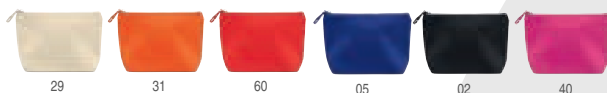

Multifunctional toilet bag in 600D polyester. Zip fastening with matching puller. **Print code:** E(1), N1(8), O2, P

↕ 22 x 14 x 6 cm

📏 1/20

📦 300

7514 Yubarta

Toilet bag in 600D polyester with zip and puller in matching colour.