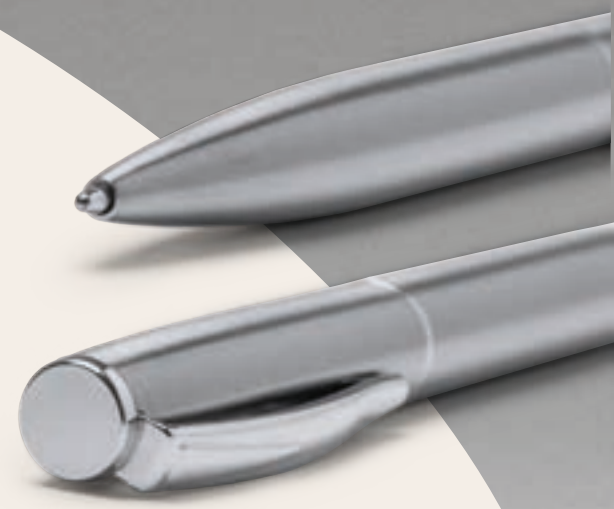

PIRGO

7983 PIRGO

Roller pen with bamboo body and metal details. Jumbo refill in blue ink. **Print code:** B(2), L1

📏 13,8 x Ø1,00 cm 📦 1/50 📦 1000

RPET

1572 Lomox

Roller ballpoint pen with a metal body combined with recycled RPET polyester. Blue ink. **Print code:** B(2), L1