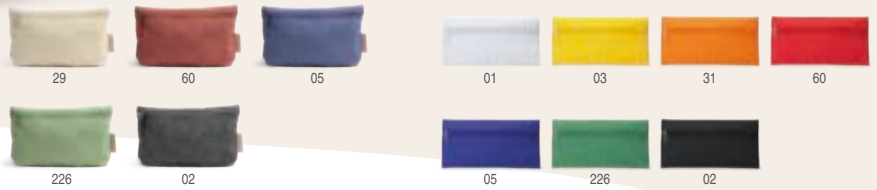

1123 Kewa

100% cotton case with matching zipper and puller. 180 gsm.
Print code: F(1), N1(8), O2, P

22 x Ø7,00 cm 1/50 500

7562 Remo

Multipurpose toilet bag in recycled cotton with matching zip and puller. **Print code:** F(1), N1(8), O2, P

21 x 12 x 3 cm 1/50 300

7559 Colina

Plain colour pencil case with matching zipper, made of 600D polyester. **Print code:** E(1), N1(8), O2, P

22 x 11 cm 1/20 400