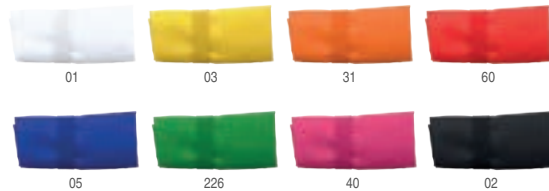

7523 Focha

Foldable shopping bag in soft 190T polyester. Assorted fruit designs with drawstring fastening. **Print code:** G(1), F(1)

📏 38 x 38 cm 📦 10 📦 400

7522 Toco

Foldable shopping bag in soft 190T polyester in stitched finish. Includes practical elastic band for folding. **Print code:** G(1), F(1), H(1), R2