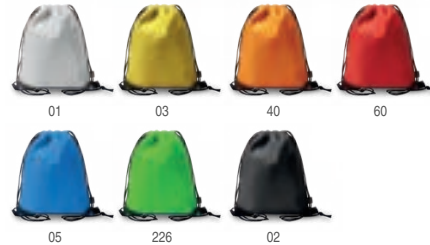

01

03

40

60

05

226

02

1755 Crocker

Children's rope cooler backpack with an aluminium insulated interior. 210D recycled polyester exterior. **Print code:** G(1), N(8), O

📏 27 x 33 cm   📦 20   📦 200