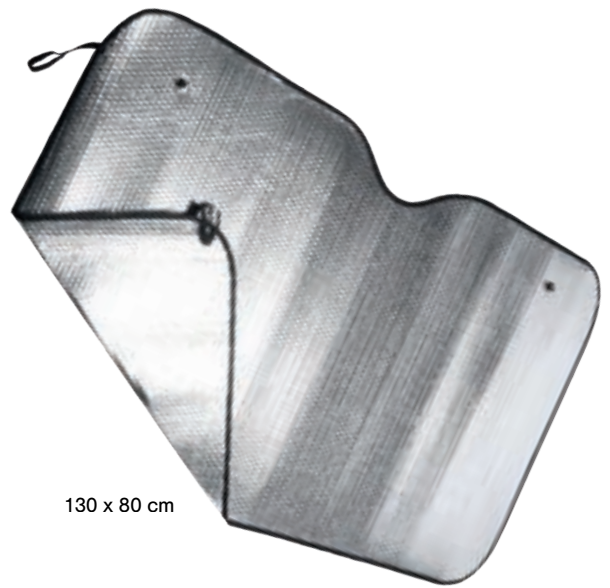

130 x 80 cm

0102 Batur

XL car sun shield with both aluminium sides in a metallic bubble design and polyester edging. Metal eyelets with suction cups and elastic straps for folding included. Presentation in flat format. **Print code:** H(1)

📏 130 x 80 cm

📦 100