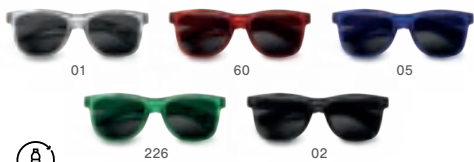

8105 Bari

Classic sunglasses in a translucent finish design. UV400 protection. **Print code:** E(2)

📏 14 x 4,5 cm   📄 1/10   📦 300