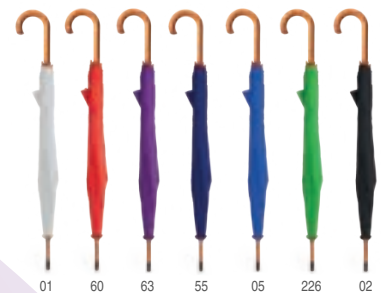

01 60 63 55 05 226 02

5607 Lyse

Umbrella with handle, shaft and tips in wood. Ribs in black. Matching velcro fastening. Manual opening. Made of 190T polyester. **Print code:** SG2(1), N1(8), O2, R1

90 x Ø105,00 cm 1 25