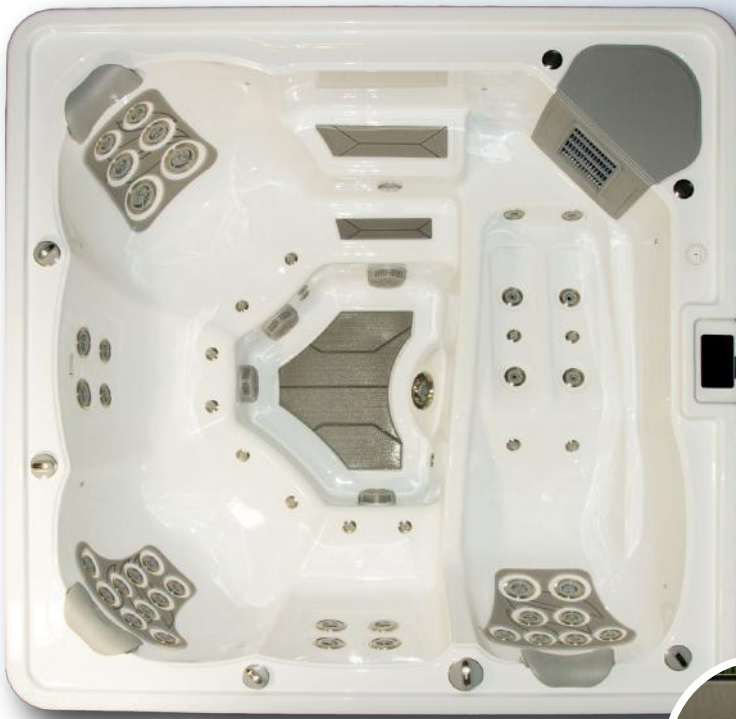

C530 All Seater

- **Size:** 2120 x 2120 x 920 mm
- **Seats:** 7
- **Loungers:** 0
- **Dry Weight:** 325kg
- **Water:** 1320 Litres
- **Water Jets:** 42
- **Air Jets:** 14

C560 Lounger

- **Size:** 2120 x 2120 x 920 mm
- **Seats:** 4
- **Loungers:** 1
- **Dry Weight:** 320kg
- **Water:** 1200 Litres
- **Water Jets:** 35
- **Air Jets:** 14

C570 Dual Lounger

- **Size:** 2120 x 2120 x 920 mm
- **Seats:** 3
- **Loungers:** 2
- **Dry Weight:** 320kg
- **Water:** 1200 Litres
- **Water Jets:** 35
- **Air Jets:** 14

Available Shell Colours:

Storm Cloud Grey

Alpine White

Carbon Black

Coming Soon

Shared Features

- S1 Flat Jets
- Hydrosound Transducer Speakers
- Subwoofer
- WiFi/Mobile App
- Touchscreen Controls
- Watch Control
- Phone Charging Pad
- 2x CI300S Jet Pumps
- 1x WCT50 Circ Pump
- 3x Pure Blue Filters
- Ozone Mixing Tube
- 2.5" Lifting Fountain
- Oxford Weathershield Cover
- Oxford Weathershield Full Skirt Winter Sides
- Cover Lifter & Steps
- Duals Seal Insulation
- Edge Foaming
- NSF Pipework (food Grade)
- 5 Years+ Warranty*

*ask us for more information

Including: Worlds FIRST Full skirt Cover with Winter Sides

Total Protection. All-Season Efficiency. Effortless Use.

The Comfort Line introduces the world's first full-skirt hot tub cover with winter sides, designed to wrap around the entire spa — not just the top.

Made from durable WeatherShield™ material, this innovative cover provides:

Full 360° protection from rain, frost, wind and debris

An additional thermal barrier around cabinet panels

Reduced heat loss during colder months

Protection from scuffs, knocks and everyday wear

Unlike standard covers that only insulate from above, the Comfort Line cover seals in warmth from every angle, helping to maintain water temperature more efficiently and reduce running costs all year round.

Complete Spa Package - Included as Standard