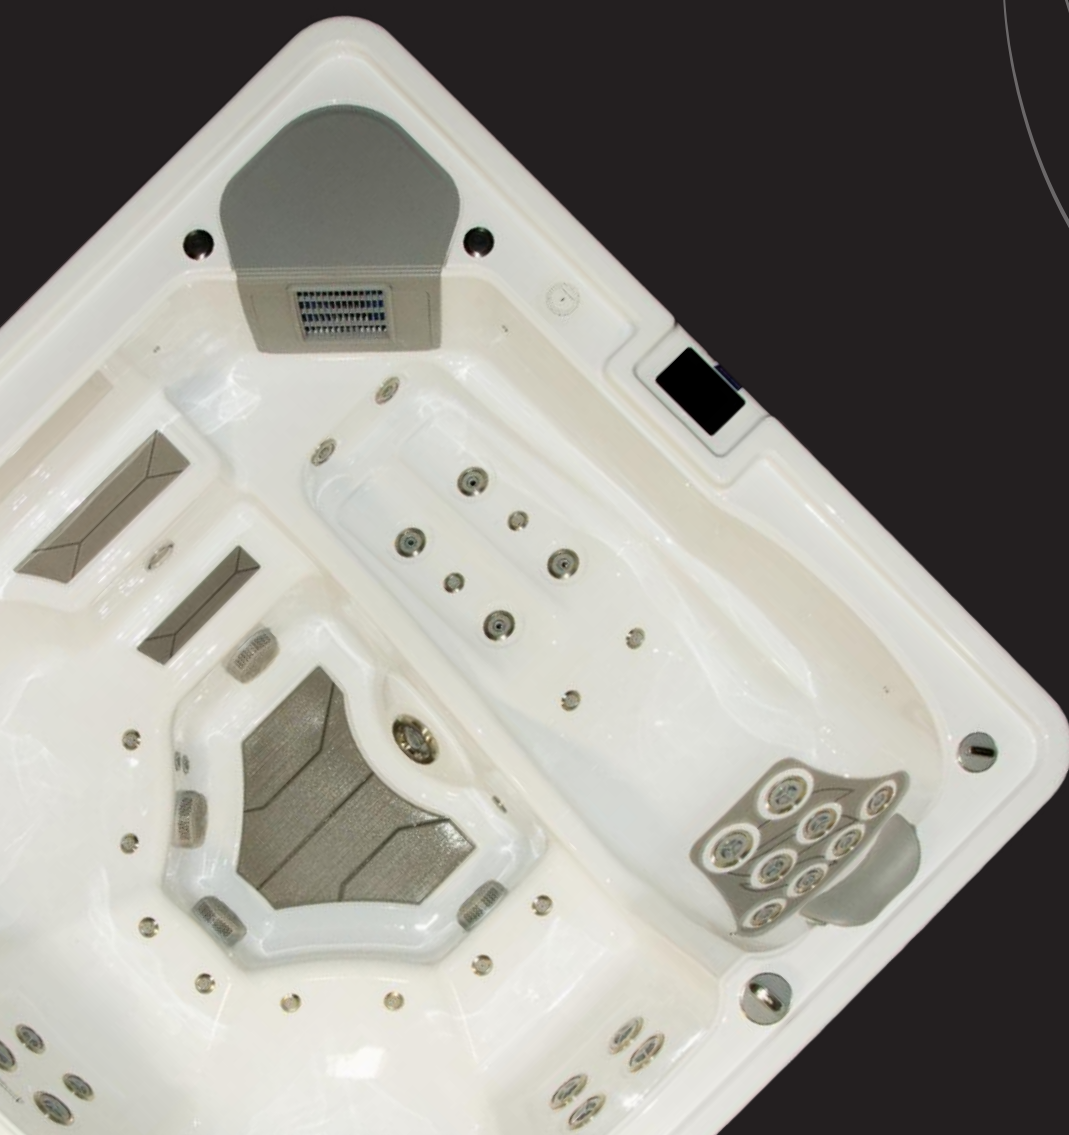

Comfort Live