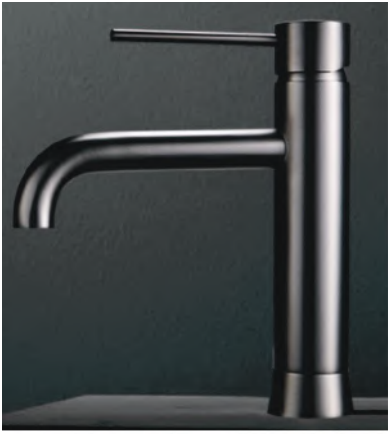

- POLISHED CHROME ● GUNMETAL

TEN - 6024
WALL MOUNTED
MATERIAL: BRASS

- GUNMETAL

TEN - 6027
WALL MOUNTED
MATERIAL: BRASS

- GUNMETAL

TRO-0404
DECK MOUNTED
MATERIAL: BRASS
● POLISHED CHROME ● MATTE BLACK
● BRUSHED GOLD ● GUNMETAL