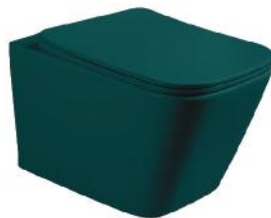

RDD-8014
WALL MOUNTED
WALL HUNG WC
MATERIAL: CERAMIC

- GLOSSY WHITE ● MATTE BLACK ● MATTE KHAKI
- MATTE WHITE ● MATTE DARK GREY
- MATTE BLACKISH GREEN ● MATTE IVORY