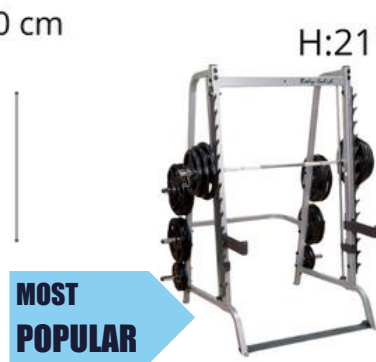

Body Solid GS348Q

IMPA code: 110146
FIT code: 100008