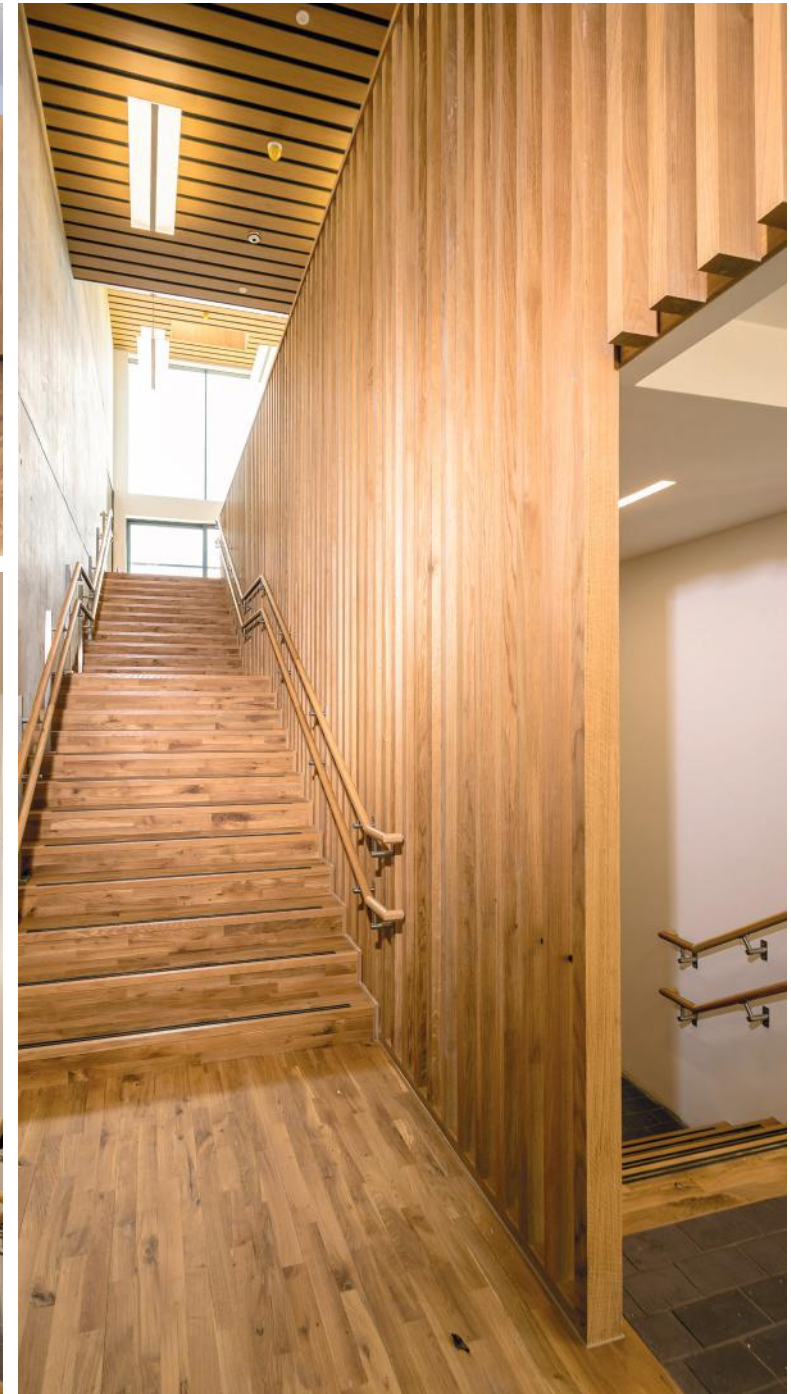

All components were CNC-machined for accuracy and consistency, and finished with two coats of OSMO 429 Natural — enhancing the natural beauty of the oak while providing robust, long-lasting protection.