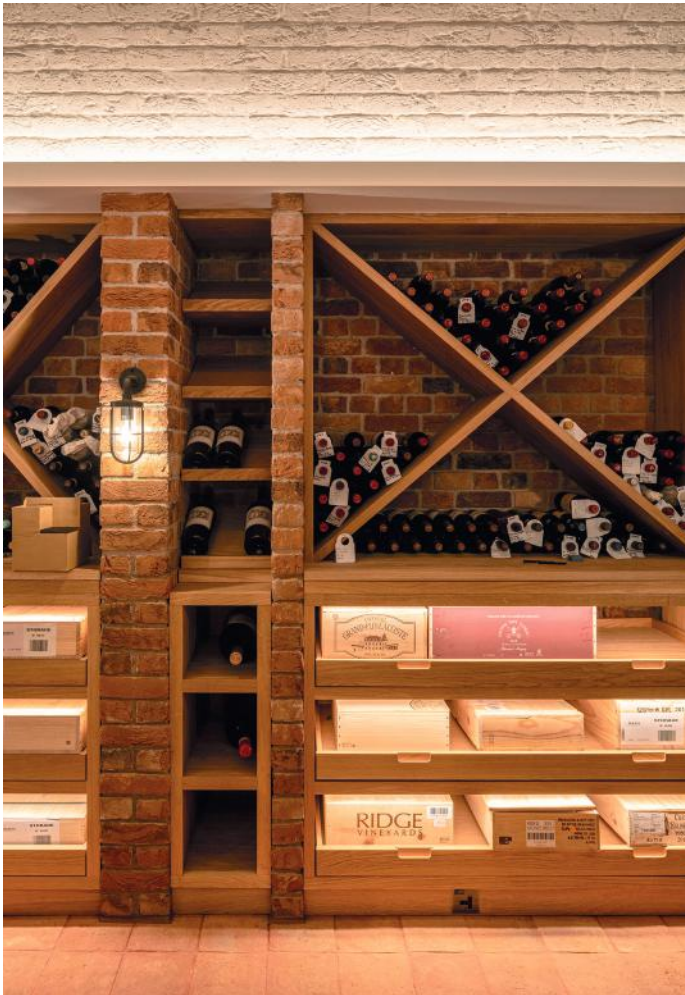

Bespoke Cabinetry.

Whether working to an existing design or developing one collaboratively, we craft bespoke cabinetry to suit your exact specifications.

From traditional to contemporary styles, our skilled team can create beautifully made, fitted or freestanding pieces that enhance both form and function — all built with exceptional attention to detail.