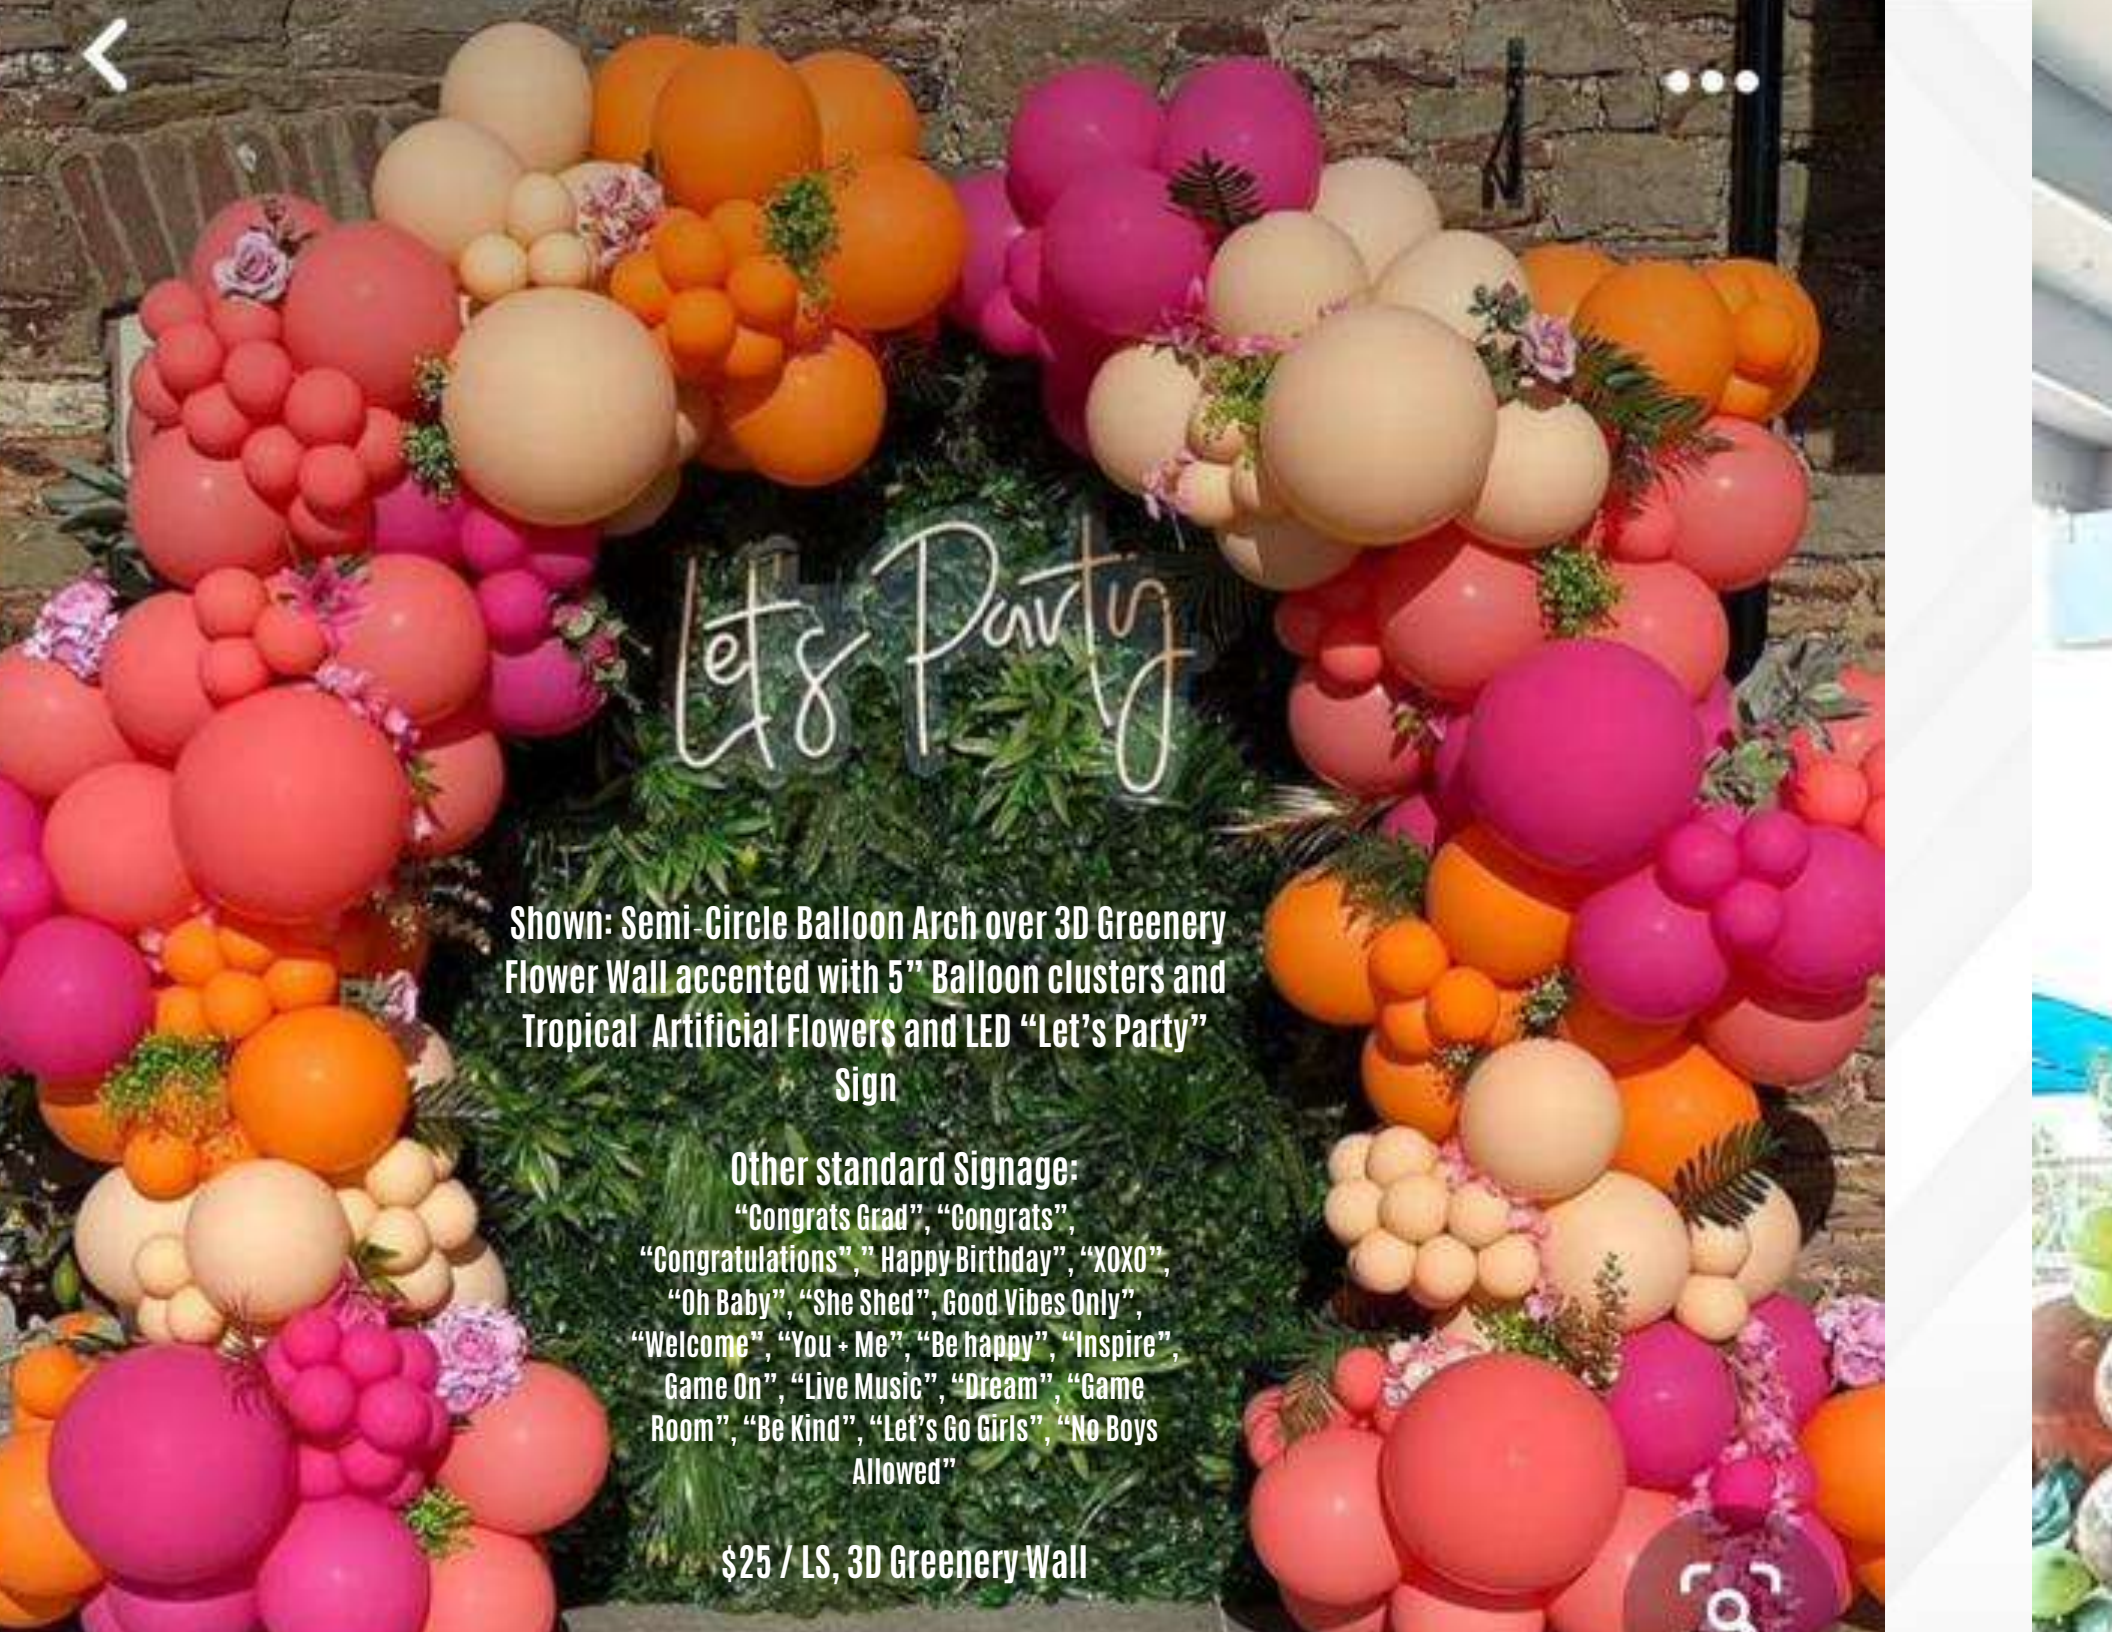

\$23/ LSF

Pictured is 28 LSF

Invoice JW-090223R.pdf

14ft Balloon Wall

\$700 10x8 / \$850 10x14

Signature
creations

Shown: Semi-Circle Balloon Arch over 3D Greenery Flower Wall accented with 5" Balloon clusters and Tropical Artificial Flowers and LED "Let's Party" Sign