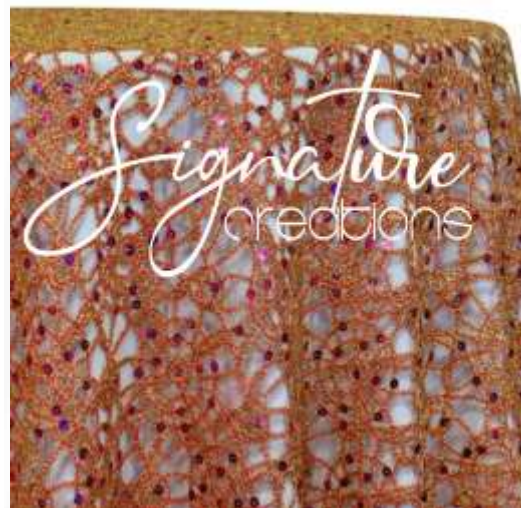

Lace Overlay— Gold & Pink Iridescent
$20 Each