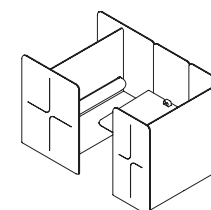

QB4H164PMBL

QB4H164PMBR	Acoustic booth with two x, face to face low level soft seats for up to two people on each, a desk height table and open space to accommodate two 800mm (31.5") wide units to the side. Table includes aperture to fit one Table mounted power module, supplied with one fabric zip up cable tidy - Right Handed Booth