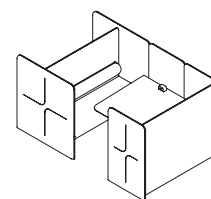

Meeting Booth - Four Person

H: 1400mm (55.1") W: 2850mm (112.2") D: 1732mm (68.2")

Product Code	Description
QB3H164PMBL	Acoustic booth with two x, face to face low level soft seats for up to two people on each, a desk height table and open space to accommodate two 800mm (31.5") wide units to the side. Table includes aperture to fit one Table mounted power module, supplied with one fabric zip up cable tidy - Left Handed Booth

QB3H164PMBL

QB3H164PMBR	Acoustic booth with two x, face to face low level soft seats for up to two people on each, a desk height table and open space to accommodate two 800mm (31.5") wide units to the side. Table includes aperture to fit one Table mounted power module, supplied with one fabric zip up cable tidy - Right Handed Booth

Meeting Booth - Four Person

H: 1685mm (66.3") W: 2850mm (112.2") D: 1732mm (68.2")

Product Code	Description
QB4H164PMBL	Acoustic booth with two x, face to face low level soft seats for up to two people on each, a desk height table and open space to accommodate two 800mm (31.5") wide units to the side. Table includes aperture to fit one Table mounted power module, supplied with one fabric zip up cable tidy - Left Handed Booth