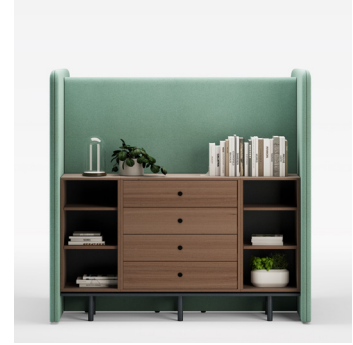

All Quarters booths have an open space to the rear suitable for Bisley storage.

Quarters can accommodate any of our storage solutions available in 800mm (31.5”), 1000mm (39.4”), 1600mm (63”) or 2000mm (78.7”) wide. There is a huge array of options, meaning you can choose the type of storage to best suit your needs. Whether that’s personal storage cupboards or drawers, finished in wood or steel.