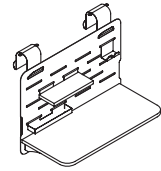

QBLWHITEB Large whiteboard with MFC shelf

QBLWHITEB

H: 467mm (18.4") W: 660mm (26")

Product Code Description

QBSMOSAIC Small mosaic hanging panel complete with one adjustable shelf.

QBSMOSAIC

H: 740mm (29.1") W: 660mm (26")

Product Code Description

QBLSMOSAIC Large mosaic hanging panel complete with one adjustable shelf.

QBLSMOSAIC

H: 467mm (18.4") W: 660mm (26") D: 302mm (11.9")

Product Code

Description

QBPERCHD

Perch desk with mosaic hanging panel complete with one wooden shelf.