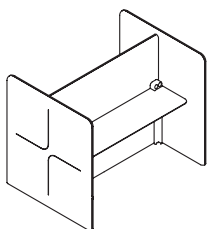

Double Booths

As the office becomes a hub for collaboration, Quarters double booths provide practical space for ideas and co-working. Keeping the agile worker in mind, the unique storage element delivers flexibility and peace of mind.

Choose from soft bench seating or sitting and standing height desks, plus an array of storage options