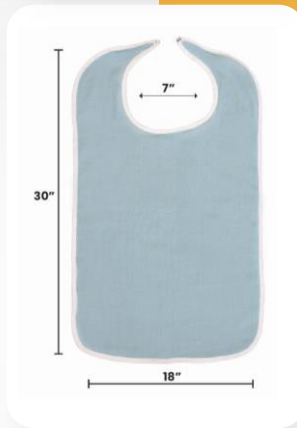

## Colors Available

Pretty Print designs for women

Size: 18x30