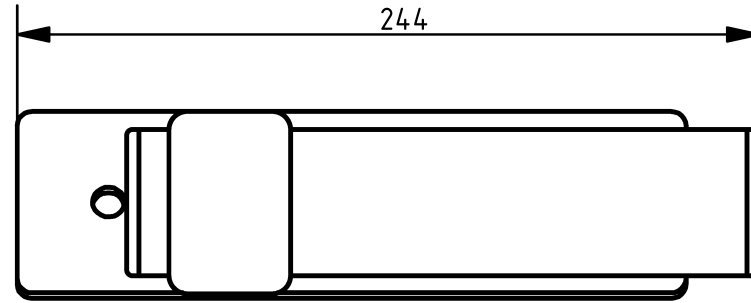

BESTRONG

[bestrongworld](#) [bestrongworld](#) [global.bestrong.com](#) info@bestrong.com