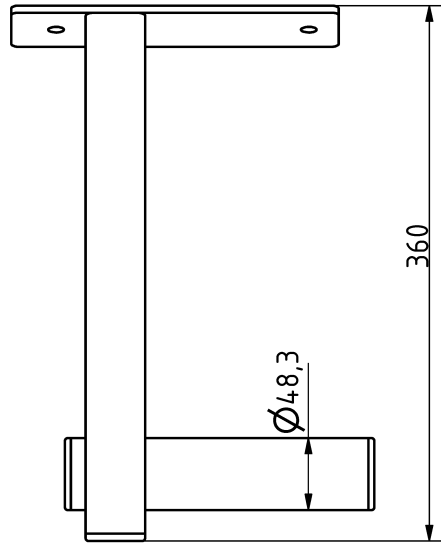

BESTRONG

[bestrongworld](#) [bestrongworld](#) [global.bestrong.com](#) info@bestrong.com