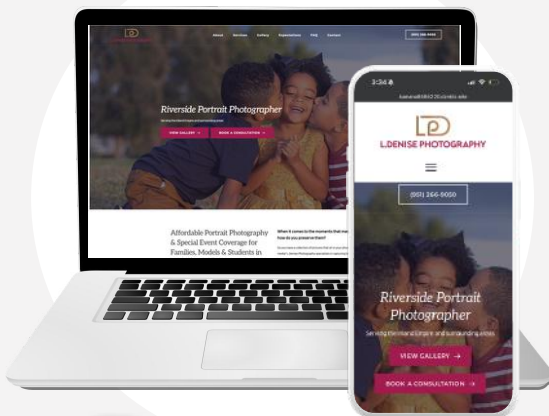

WEBSITE EXAMPLES

Selected website examples showcasing modern design, usability, and mobile-friendly experiences built for growing organizations.

RESILIENTMIND PLLC

Modern mental health practice website focused on clarity, trust, and simplified visitor navigation.

Selected website examples showcasing modern design, usability, and mobile-friendly experiences built for growing organizations.

IMPACT HEALTH

Healthcare Tech website experience designed around innovation, credibility, and communication.

MCNEILL FARMS CONDOMINIUMS

Association website redesign for improving resident communication and simplify information access.

L. DENISE PHOTOGRAPHY

A photography website focused on visuals, portfolio work & clean design that works well on mobile devices.

Selected website examples showcasing modern design, usability, and mobile-friendly experiences built for growing organizations.

PUSHBLAZE MOBILE WALLET SYSTEM

Landing page and platform build presentation to explain digital wallet marketing tools clearly & effectively.