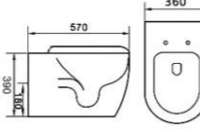

W6014
Washdown two-piece toilet
Size: 670x370x795mm
P-trap: 180mm
S-trap: 150/250mm

W1001 for Kids
Washdown one-piece toilet
Size: 550x265x610mm
P-trap: 180mm
S-trap: 150mm

W8057
Washdown two-piece toilet
Size: 635x365x800mm
P-trap: 180mm
S-trap: 100/220mm

W8067
Washdown two-piece toilet
Size: 650x365x800mm
P-trap: 180mm
S-trap: 100-200mm

W8058
Washdown two-piece toilet
Size: 650x385x760mm
S-trap: 150/250mm

Rimless

W 2051B
Washdown floor mounted toilet
Size:590x350x410mm
P-trap:180mm

Rimless

W 2062B
Washdown floor mounted toilet
Size:590x380x420mm
P-trap:180mm

Rimless

W 2057B
Washdown floor mounted toilet
Size:570x365x400mm
P-trap:180mm

Tornado

W 6005
Washdown wall hung toilet
Size:565x365x370mm

W 6013
Washdown wall hung toilet
Size:555x360x340mm

Tornado

W 6011
Washdown floor mounted toilet
Size:570x360x390mm
P-trap:180mm

Rimless

W 2051C
Washdown wall hung toilet
Size:565x350x350mm

Rimless

W 2062B
Washdown wall hung toilet
Size:570x360x395mm