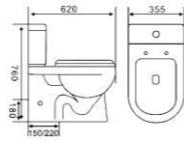

D816
110x110mm SS304
DN:Ø90mm

D831
120x120mm SS304
DN:Ø76mm

L910
(300-1200)x68x70mm SS304
DN:Ø45/50mm

L911
(300-1200)x68x70mm SS304
DN:Ø45/50mm

L912
(300-1200)x68x70mm SS304
DN:Ø45/50mm

W2051A
Washdown two-piece toilet
Size: 690x355x835mm
P-trap: 180mm
S-trap: 250mm

W2057
Washdown two-piece toilet
Size: 690x370x850mm
P-trap: 180mm

W2062
Washdown two-piece toilet
Size: 690x390x830mm
P-trap: 180mm

W6002
Washdown two-piece toilet
Size: 660x380x785mm
P-trap: 180mm
S-trap: 160/220mm

W8008
Washdown two-piece toilet
Size: 680x360x780mm
P-trap: 180mm
S-trap: 225mm

W8011
Washdown two-piece toilet
Size: 620x355x760mm
P-trap: 180mm
S-trap: 150/220mm

W2176
Washdown two-piece toilet
Size: 680x370x815mm
P-trap: 180mm

W2180
Washdown two-piece toilet
Size: 665x365x860mm
P-trap: 180mm

W2131A
Washdown two-piece toilet
Size: 650x385x830mm
P-trap: 180mm

W6010
Washdown two-piece toilet
Size: 640x370x780mm
P-trap: 180mm
S-trap: 150mm