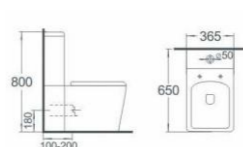

W8008
Washdown two-piece toilet
Size: 680x360x780mm
P-trap: 180mm
S-trap: 225mm

W8011
Washdown two-piece toilet
Size: 620x355x760mm
P-trap: 180mm
S-trap: 150/220mm

W2176
Washdown two-piece toilet
Size: 680x370x815mm
P-trap: 180mm

W2180
Washdown two-piece toilet
Size: 665x365x860mm
P-trap: 180mm

W2131A
Washdown two-piece toilet
Size: 650x385x830mm
P-trap: 180mm

W6010
Washdown two-piece toilet
Size: 640x370x780mm
P-trap: 180mm
S-trap: 150mm

W6014
Washdown two-piece toilet
Size: 670x370x795mm
P-trap: 180mm
S-trap: 150/250mm

W1001 for Kids
Washdown one-piece toilet
Size: 550x265x610mm
P-trap: 180mm
S-trap: 150mm

W8057
Washdown two-piece toilet
Size: 635x365x800mm
P-trap: 180mm
S-trap: 100/220mm

W8067
Washdown two-piece toilet
Size: 650x365x800mm
P-trap: 180mm
S-trap: 100-200mm

W8058
Washdown two-piece toilet
Size: 650x385x760mm
S-trap: 150/250mm

Rimless

W 2051B
Washdown floor mounted toilet
Size:590x350x410mm
P-trap:180mm