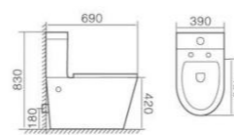

D338
100x100xmm Brass
DN:Ø45mm

D308
110x110mm Brass
DN:Ø100mm

D310
85x85mm Brass
DN:Ø75mm

D602
100x100mm SS304
DN:Ø45mm

D813
110x110mm SS304
DN:Ø90mm

D814
110x110mm SS304
DN:Ø90mm

D815
110x110mm SS304
DN:Ø90mm

D816
110x110mm SS304
DN:Ø90mm

D831
120x120mm SS304
DN:Ø76mm

L910
(300-1200)x68x70mm SS304
DN:Ø45/50mm

L911
(300-1200)x68x70mm SS304
DN:Ø45/50mm

L912
(300-1200)x68x70mm SS304
DN:Ø45/50mm

W2051A
Washdown two-piece toilet
Size: 690x355x835mm
P-trap: 180mm
S-trap: 250mm

W2057
Washdown two-piece toilet
Size: 690x370x850mm
P-trap: 180mm

W2062
Washdown two-piece toilet
Size: 690x390x830mm
P-trap: 180mm

W6002
Washdown two-piece toilet
Size: 660x380x785mm
P-trap: 180mm
S-trap: 160/220mm

W8008
Washdown two-piece toilet
Size: 680x360x780mm
P-trap: 180mm
S-trap: 225mm

W8011
Washdown two-piece toilet
Size: 620x355x760mm
P-trap: 180mm
S-trap: 150/220mm

W2176
Washdown two-piece toilet
Size: 680x370x815mm
P-trap: 180mm