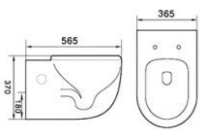

W6014
Washdown two-piece toilet
Size: 670x370x795mm
P-trap: 180mm
S-trap: 150/250mm

W1001 for Kids
Washdown one-piece toilet
Size: 550x265x610mm
P-trap: 180mm
S-trap: 150mm

W8057
Washdown two-piece toilet
Size: 635x365x800mm
P-trap: 180mm
S-trap: 100/220mm

W8067
Washdown two-piece toilet
Size: 650x365x800mm
P-trap: 180mm
S-trap: 100-200mm

W8058
Washdown two-piece toilet
Size: 650x385x760mm
S-trap: 150/250mm

Rimless

W 2051B
Washdown floor mounted toilet
Size:590x350x410mm
P-trap:180mm

Rimless

W 2062B
Washdown floor mounted toilet
Size:590x380x420mm
P-trap:180mm

Rimless

W 2057B
Washdown floor mounted toilet
Size:570x365x400mm
P-trap:180mm

Tornado

W 6005
Washdown wall hung toilet
Size:565x365x370mm

W 6013
Washdown wall hung toilet
Size:555x360x340mm

Tornado

W 6011
Washdown floor mounted toilet
Size:570x360x390mm
P-trap:180mm

Rimless

W 2051C
Washdown wall hung toilet
Size:565x350x350mm

Rimless

W 2062B
Washdown wall hung toilet
Size:570x360x395mm