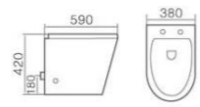

W6014
Washdown two-piece toilet
Size: 670x370x795mm
P-trap: 180mm
S-trap: 150/250mm

W1001 for Kids
Washdown one-piece toilet
Size: 550x265x610mm
P-trap: 180mm
S-trap: 150mm

W8057
Washdown two-piece toilet
Size: 635x365x800mm
P-trap: 180mm
S-trap: 100/220mm

W8067
Washdown two-piece toilet
Size: 650x365x800mm
P-trap: 180mm
S-trap: 100-200mm

W8058
Washdown two-piece toilet
Size: 650x385x760mm
S-trap: 150/250mm

Rimless

W 2051B
Washdown floor mounted toilet
Size:590x350x410mm
P-trap:180mm

Rimless

W 2062B
Washdown floor mounted toilet
Size:590x380x420mm
P-trap:180mm

Rimless

W 2057B
Washdown floor mounted toilet
Size:570x365x400mm
P-trap:180mm

Tornado

W 6005
Washdown wall hung toilet
Size:565x365x370mm