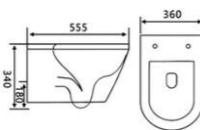

W6014
Washdown two-piece toilet
Size: 670x370x795mm
P-trap: 180mm
S-trap: 150/250mm

W1001 for Kids
Washdown one-piece toilet
Size: 550x265x610mm
P-trap: 180mm
S-trap: 150mm

W8057
Washdown two-piece toilet
Size: 635x365x800mm
P-trap: 180mm
S-trap: 100/220mm

W8067
Washdown two-piece toilet
Size: 650x365x800mm
P-trap: 180mm
S-trap: 100-200mm

W8058
Washdown two-piece toilet
Size: 650x385x760mm
S-trap: 150/250mm

Rimless

W 2051B
Washdown floor mounted toilet
Size:590x350x410mm
P-trap:180mm

Rimless

W 2062B
Washdown floor mounted toilet
Size:590x380x420mm
P-trap:180mm

Rimless

W 2057B
Washdown floor mounted toilet
Size:570x365x400mm
P-trap:180mm

Tornado

W 6005
Washdown wall hung toilet
Size:565x365x370mm

W 6013
Washdown wall hung toilet
Size:555x360x340mm

Tornado

W 6011
Washdown floor mounted toilet
Size:570x360x390mm
P-trap:180mm

Rimless

W 2051C
Washdown wall hung toilet
Size:565x350x350mm

Rimless

W 2062B
Washdown wall hung toilet
Size:570x360x395mm