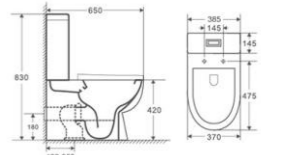

D816
110x110mm SS304
DN:Ø90mm

D831
120x120mm SS304
DN:Ø76mm

L910
(300-1200)x68x70mm SS304
DN:Ø45/50mm

L911
(300-1200)x68x70mm SS304
DN:Ø45/50mm

L912
(300-1200)x68x70mm SS304
DN:Ø45/50mm

W2051A
Washdown two-piece toilet
Size: 690x355x835mm
P-trap: 180mm
S-trap: 250mm

W2057
Washdown two-piece toilet
Size: 690x370x850mm
P-trap: 180mm

W2062
Washdown two-piece toilet
Size: 690x390x830mm
P-trap: 180mm

W6002
Washdown two-piece toilet
Size: 660x380x785mm
P-trap: 180mm
S-trap: 160/220mm

W8008
Washdown two-piece toilet
Size: 680x360x780mm
P-trap: 180mm
S-trap: 225mm

W8011
Washdown two-piece toilet
Size: 620x355x760mm
P-trap: 180mm
S-trap: 150/220mm

W2176
Washdown two-piece toilet
Size: 680x370x815mm
P-trap: 180mm

W2180
Washdown two-piece toilet
Size: 665x365x860mm
P-trap: 180mm

W2131A
Washdown two-piece toilet
Size: 650x385x830mm
P-trap: 180mm

W6010
Washdown two-piece toilet
Size: 640x370x780mm
P-trap: 180mm
S-trap: 150mm