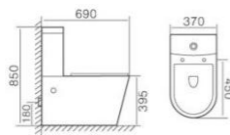

D338
100x100xmm Brass
DN:Ø45mm

D308
110x110mm Brass
DN:Ø100mm

D310
85x85mm Brass
DN:Ø75mm

D602
100x100mm SS304
DN:Ø45mm

D813
110x110mm SS304
DN:Ø90mm

D814
110x110mm SS304
DN:Ø90mm

D815
110x110mm SS304
DN:Ø90mm

D816
110x110mm SS304
DN:Ø90mm

D831
120x120mm SS304
DN:Ø76mm

L910
(300-1200)x68x70mm SS304
DN:Ø45/50mm

L911
(300-1200)x68x70mm SS304
DN:Ø45/50mm

L912
(300-1200)x68x70mm SS304
DN:Ø45/50mm

W2051A
Washdown two-piece toilet
Size: 690x355x835mm
P-trap: 180mm
S-trap: 250mm

W2057
Washdown two-piece toilet
Size: 690x370x850mm
P-trap: 180mm

W2062
Washdown two-piece toilet
Size: 690x390x830mm
P-trap: 180mm

W6002
Washdown two-piece toilet
Size: 660x380x785mm
P-trap: 180mm
S-trap: 160/220mm

W8008
Washdown two-piece toilet
Size: 680x360x780mm
P-trap: 180mm
S-trap: 225mm

W8011
Washdown two-piece toilet
Size: 620x355x760mm
P-trap: 180mm
S-trap: 150/220mm

W2176
Washdown two-piece toilet
Size: 680x370x815mm
P-trap: 180mm