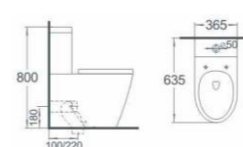

D816
110x110mm SS304
DN:Ø90mm

D831
120x120mm SS304
DN:Ø76mm

L910
(300-1200)x68x70mm SS304
DN:Ø45/50mm

L911
(300-1200)x68x70mm SS304
DN:Ø45/50mm

L912
(300-1200)x68x70mm SS304
DN:Ø45/50mm

W2051A
Washdown two-piece toilet
Size: 690x355x835mm
P-trap: 180mm
S-trap: 250mm

W8008
Washdown two-piece toilet
Size: 680x360x780mm
P-trap: 180mm
S-trap: 225mm

W8011
Washdown two-piece toilet
Size: 620x355x760mm
P-trap: 180mm
S-trap: 150/220mm

W2176
Washdown two-piece toilet
Size: 680x370x815mm
P-trap: 180mm

W2180
Washdown two-piece toilet
Size: 665x365x860mm
P-trap: 180mm

W2131A
Washdown two-piece toilet
Size: 650x385x830mm
P-trap: 180mm

W6010
Washdown two-piece toilet
Size: 640x370x780mm
P-trap: 180mm
S-trap: 150mm

W6014
Washdown two-piece toilet
Size: 670x370x795mm
P-trap: 180mm
S-trap: 150/250mm

W1001 for Kids
Washdown one-piece toilet
Size: 550x265x610mm
P-trap: 180mm
S-trap: 150mm

W8057
Washdown two-piece toilet
Size: 635x365x800mm
P-trap: 180mm
S-trap: 100/220mm