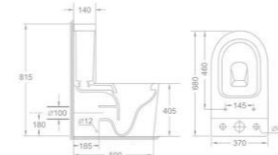

D816
110x110mm SS304
DN:Ø90mm

D831
120x120mm SS304
DN:Ø76mm

L910
(300-1200)x68x70mm SS304
DN:Ø45/50mm

L911
(300-1200)x68x70mm SS304
DN:Ø45/50mm

L912
(300-1200)x68x70mm SS304
DN:Ø45/50mm

W2051A
Washdown two-piece toilet
Size: 690x355x835mm
P-trap: 180mm
S-trap: 250mm

W2057
Washdown two-piece toilet
Size: 690x370x850mm
P-trap: 180mm

W2062
Washdown two-piece toilet
Size: 690x390x830mm
P-trap: 180mm

W6002
Washdown two-piece toilet
Size: 660x380x785mm
P-trap: 180mm
S-trap: 160/220mm

W8008
Washdown two-piece toilet
Size: 680x360x780mm
P-trap: 180mm
S-trap: 225mm

W8011
Washdown two-piece toilet
Size: 620x355x760mm
P-trap: 180mm
S-trap: 150/220mm

W2176
Washdown two-piece toilet
Size: 680x370x815mm
P-trap: 180mm