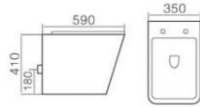

W6014
Washdown two-piece toilet
Size: 670x370x795mm
P-trap: 180mm
S-trap: 150/250mm

W1001 for Kids
Washdown one-piece toilet
Size: 550x265x610mm
P-trap: 180mm
S-trap: 150mm

W8057
Washdown two-piece toilet
Size: 635x365x800mm
P-trap: 180mm
S-trap: 100/220mm

W8067
Washdown two-piece toilet
Size: 650x365x800mm
P-trap: 180mm
S-trap: 100-200mm

W8058
Washdown two-piece toilet
Size: 650x385x760mm
S-trap: 150/250mm

Rimless

W 2051B
Washdown floor mounted toilet
Size:590x350x410mm
P-trap:180mm

Rimless

W 2062B
Washdown floor mounted toilet
Size:590x380x420mm
P-trap:180mm

Rimless

W 2057B
Washdown floor mounted toilet
Size:570x365x400mm
P-trap:180mm

Tornado

W 6005
Washdown wall hung toilet
Size:565x365x370mm