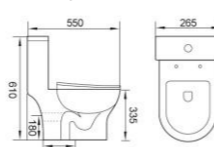

D816
110x110mm SS304
DN:Ø90mm

D831
120x120mm SS304
DN:Ø76mm

L910
(300-1200)x68x70mm SS304
DN:Ø45/50mm

L911
(300-1200)x68x70mm SS304
DN:Ø45/50mm

L912
(300-1200)x68x70mm SS304
DN:Ø45/50mm

W2051A
Washdown two-piece toilet
Size: 690x355x835mm
P-trap: 180mm
S-trap: 250mm

W8008
Washdown two-piece toilet
Size: 680x360x780mm
P-trap: 180mm
S-trap: 225mm

W8011
Washdown two-piece toilet
Size: 620x355x760mm
P-trap: 180mm
S-trap: 150/220mm

W2176
Washdown two-piece toilet
Size: 680x370x815mm
P-trap: 180mm

W2180
Washdown two-piece toilet
Size: 665x365x860mm
P-trap: 180mm

W2131A
Washdown two-piece toilet
Size: 650x385x830mm
P-trap: 180mm

W6010
Washdown two-piece toilet
Size: 640x370x780mm
P-trap: 180mm
S-trap: 150mm

W6014
Washdown two-piece toilet
Size: 670x370x795mm
P-trap: 180mm
S-trap: 150/250mm

W1001 for Kids
Washdown one-piece toilet
Size: 550x265x610mm
P-trap: 180mm
S-trap: 150mm

W8057
Washdown two-piece toilet
Size: 635x365x800mm
P-trap: 180mm
S-trap: 100/220mm