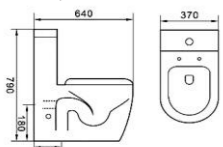

D816
110x110mm SS304
DN:Ø90mm

D831
120x120mm SS304
DN:Ø76mm

L910
(300-1200)x68x70mm SS304
DN:Ø45/50mm

L911
(300-1200)x68x70mm SS304
DN:Ø45/50mm

L912
(300-1200)x68x70mm SS304
DN:Ø45/50mm

W2051A
Washdown two-piece toilet
Size: 690x355x835mm
P-trap: 180mm
S-trap: 250mm

W2057
Washdown two-piece toilet
Size: 690x370x850mm
P-trap: 180mm

W2062
Washdown two-piece toilet
Size: 690x390x830mm
P-trap: 180mm

W6002
Washdown two-piece toilet
Size: 660x380x785mm
P-trap: 180mm
S-trap: 160/220mm

W8008
Washdown two-piece toilet
Size: 680x360x780mm
P-trap: 180mm
S-trap: 225mm

W8011
Washdown two-piece toilet
Size: 620x355x760mm
P-trap: 180mm
S-trap: 150/220mm

W2176
Washdown two-piece toilet
Size: 680x370x815mm
P-trap: 180mm

W2180
Washdown two-piece toilet
Size: 665x365x860mm
P-trap: 180mm

W2131A
Washdown two-piece toilet
Size: 650x385x830mm
P-trap: 180mm

W6010
Washdown two-piece toilet
Size: 640x370x780mm
P-trap: 180mm
S-trap: 150mm