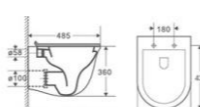

Rimless

Rimless

Rimless

Tornado

Tornado

Rimless

Rimless

Rimless