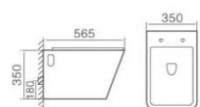

Rimless

W 2062B
Washdown floor mounted toilet
Size:590x380x420mm
P-trap:180mm

Rimless

W 2057B
Washdown floor mounted toilet
Size:570x365x400mm
P-trap:180mm

Tornado

W 6005
Washdown wall hung toilet
Size:565x365x370mm

W 6013
Washdown wall hung toilet
Size:555x360x340mm

Tornado

W 6011
Washdown floor mounted toilet
Size:570x360x390mm
P-trap:180mm

Rimless

W 2051C
Washdown wall hung toilet
Size:565x350x350mm

Rimless

W 2062B
Washdown wall hung toilet
Size:570x360x395mm