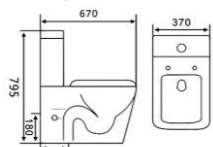

W8008
Washdown two-piece toilet
Size: 680x360x780mm
P-trap: 180mm
S-trap: 225mm

W8011
Washdown two-piece toilet
Size: 620x355x760mm
P-trap: 180mm
S-trap: 150/220mm

W2176
Washdown two-piece toilet
Size: 680x370x815mm
P-trap: 180mm

W2180
Washdown two-piece toilet
Size: 665x365x860mm
P-trap: 180mm

W2131A
Washdown two-piece toilet
Size: 650x385x830mm
P-trap: 180mm

W6010
Washdown two-piece toilet
Size: 640x370x780mm
P-trap: 180mm
S-trap: 150mm

W6014
Washdown two-piece toilet
Size: 670x370x795mm
P-trap: 180mm
S-trap: 150/250mm

W1001 for Kids
Washdown one-piece toilet
Size: 550x265x610mm
P-trap: 180mm
S-trap: 150mm

W8057
Washdown two-piece toilet
Size: 635x365x800mm
P-trap: 180mm
S-trap: 100/220mm

W8067
Washdown two-piece toilet
Size: 650x365x800mm
P-trap: 180mm
S-trap: 100-200mm

W8058
Washdown two-piece toilet
Size: 650x385x760mm
S-trap: 150/250mm

Rimless

W 2051B
Washdown floor mounted toilet
Size:590x350x410mm
P-trap:180mm