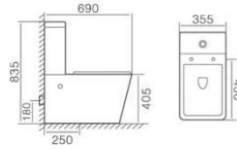

D816
110x110mm SS304
DN:Ø90mm

D831
120x120mm SS304
DN:Ø76mm

L910
(300-1200)x68x70mm SS304
DN:Ø45/50mm

L911
(300-1200)x68x70mm SS304
DN:Ø45/50mm

L912
(300-1200)x68x70mm SS304
DN:Ø45/50mm

W2051A
Washdown two-piece toilet
Size: 690x355x835mm
P-trap: 180mm
S-trap: 250mm

W2057
Washdown two-piece toilet
Size: 690x370x850mm
P-trap: 180mm

W2062
Washdown two-piece toilet
Size: 690x390x830mm
P-trap: 180mm

W6002
Washdown two-piece toilet
Size: 660x380x785mm
P-trap: 180mm
S-trap: 160/220mm

W8008
Washdown two-piece toilet
Size: 680x360x780mm
P-trap: 180mm
S-trap: 225mm

W8011
Washdown two-piece toilet
Size: 620x355x760mm
P-trap: 180mm
S-trap: 150/220mm

W2176
Washdown two-piece toilet
Size: 680x370x815mm
P-trap: 180mm