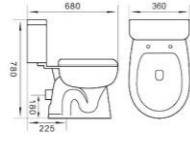

D816
110x110mm SS304
DN:Ø90mm

D831
120x120mm SS304
DN:Ø76mm

L910
(300-1200)x68x70mm SS304
DN:Ø45/50mm

L911
(300-1200)x68x70mm SS304
DN:Ø45/50mm

L912
(300-1200)x68x70mm SS304
DN:Ø45/50mm

W2051A
Washdown two-piece toilet
Size: 690x355x835mm
P-trap: 180mm
S-trap: 250mm

W2057
Washdown two-piece toilet
Size: 690x370x850mm
P-trap: 180mm

W2062
Washdown two-piece toilet
Size: 690x390x830mm
P-trap: 180mm

W6002
Washdown two-piece toilet
Size: 660x380x785mm
P-trap: 180mm
S-trap: 160/220mm

W8008
Washdown two-piece toilet
Size: 680x360x780mm
P-trap: 180mm
S-trap: 225mm

W8011
Washdown two-piece toilet
Size: 620x355x760mm
P-trap: 180mm
S-trap: 150/220mm

W2176
Washdown two-piece toilet
Size: 680x370x815mm
P-trap: 180mm

W2180
Washdown two-piece toilet
Size: 665x365x860mm
P-trap: 180mm

W2131A
Washdown two-piece toilet
Size: 650x385x830mm
P-trap: 180mm

W6010
Washdown two-piece toilet
Size: 640x370x780mm
P-trap: 180mm
S-trap: 150mm