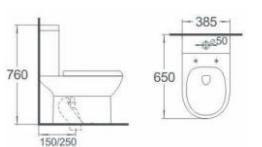

W8008
Washdown two-piece toilet
Size: 680x360x780mm
P-trap: 180mm
S-trap: 225mm

W8011
Washdown two-piece toilet
Size: 620x355x760mm
P-trap: 180mm
S-trap: 150/220mm

W2176
Washdown two-piece toilet
Size: 680x370x815mm
P-trap: 180mm

W2180
Washdown two-piece toilet
Size: 665x365x860mm
P-trap: 180mm

W2131A
Washdown two-piece toilet
Size: 650x385x830mm
P-trap: 180mm

W6010
Washdown two-piece toilet
Size: 640x370x780mm
P-trap: 180mm
S-trap: 150mm

W6014
Washdown two-piece toilet
Size: 670x370x795mm
P-trap: 180mm
S-trap: 150/250mm

W1001 for Kids
Washdown one-piece toilet
Size: 550x265x610mm
P-trap: 180mm
S-trap: 150mm

W8057
Washdown two-piece toilet
Size: 635x365x800mm
P-trap: 180mm
S-trap: 100/220mm

W8067
Washdown two-piece toilet
Size: 650x365x800mm
P-trap: 180mm
S-trap: 100-200mm

W8058
Washdown two-piece toilet
Size: 650x385x760mm
S-trap: 150/250mm

Rimless

W 2051B
Washdown floor mounted toilet
Size:590x350x410mm
P-trap:180mm