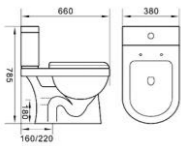

D338
100x100xmm Brass
DN:Ø45mm

D308
110x110mm Brass
DN:Ø100mm

D310
85x85mm Brass
DN:Ø75mm

D602
100x100mm SS304
DN:Ø45mm

D813
110x110mm SS304
DN:Ø90mm

D814
110x110mm SS304
DN:Ø90mm

D815
110x110mm SS304
DN:Ø90mm

D816
110x110mm SS304
DN:Ø90mm

D831
120x120mm SS304
DN:Ø76mm

L910
(300-1200)x68x70mm SS304
DN:Ø45/50mm

L911
(300-1200)x68x70mm SS304
DN:Ø45/50mm

L912
(300-1200)x68x70mm SS304
DN:Ø45/50mm

W2051A
Washdown two-piece toilet
Size: 690x355x835mm
P-trap: 180mm
S-trap: 250mm

W2057
Washdown two-piece toilet
Size: 690x370x850mm
P-trap: 180mm

W2062
Washdown two-piece toilet
Size: 690x390x830mm
P-trap: 180mm

W6002
Washdown two-piece toilet
Size: 660x380x785mm
P-trap: 180mm
S-trap: 160/220mm

W8008
Washdown two-piece toilet
Size: 680x360x780mm
P-trap: 180mm
S-trap: 225mm

W8011
Washdown two-piece toilet
Size: 620x355x760mm
P-trap: 180mm
S-trap: 150/220mm

W2176
Washdown two-piece toilet
Size: 680x370x815mm
P-trap: 180mm