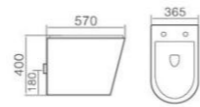

W6014
Washdown two-piece toilet
Size: 670x370x795mm
P-trap: 180mm
S-trap: 150/250mm

W1001 for Kids
Washdown one-piece toilet
Size: 550x265x610mm
P-trap: 180mm
S-trap: 150mm

W8057
Washdown two-piece toilet
Size: 635x365x800mm
P-trap: 180mm
S-trap: 100/220mm

W8067
Washdown two-piece toilet
Size: 650x365x800mm
P-trap: 180mm
S-trap: 100-200mm

W8058
Washdown two-piece toilet
Size: 650x385x760mm
S-trap: 150/250mm

Rimless

W 2051B
Washdown floor mounted toilet
Size:590x350x410mm
P-trap:180mm

Rimless

W 2062B
Washdown floor mounted toilet
Size:590x380x420mm
P-trap:180mm

Rimless

W 2057B
Washdown floor mounted toilet
Size:570x365x400mm
P-trap:180mm

Tornado

W 6005
Washdown wall hung toilet
Size:565x365x370mm