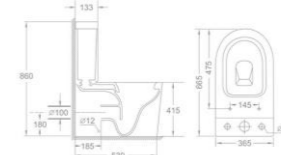

D816
110x110mm SS304
DN:Ø90mm

D831
120x120mm SS304
DN:Ø76mm

L910
(300-1200)x68x70mm SS304
DN:Ø45/50mm

L911
(300-1200)x68x70mm SS304
DN:Ø45/50mm

L912
(300-1200)x68x70mm SS304
DN:Ø45/50mm

W2051A
Washdown two-piece toilet
Size: 690x355x835mm
P-trap: 180mm
S-trap: 250mm

W2057
Washdown two-piece toilet
Size: 690x370x850mm
P-trap: 180mm

W2062
Washdown two-piece toilet
Size: 690x390x830mm
P-trap: 180mm

W6002
Washdown two-piece toilet
Size: 660x380x785mm
P-trap: 180mm
S-trap: 160/220mm

W8008
Washdown two-piece toilet
Size: 680x360x780mm
P-trap: 180mm
S-trap: 225mm

W8011
Washdown two-piece toilet
Size: 620x355x760mm
P-trap: 180mm
S-trap: 150/220mm

W2176
Washdown two-piece toilet
Size: 680x370x815mm
P-trap: 180mm

W2180
Washdown two-piece toilet
Size: 665x365x860mm
P-trap: 180mm

W2131A
Washdown two-piece toilet
Size: 650x385x830mm
P-trap: 180mm

W6010
Washdown two-piece toilet
Size: 640x370x780mm
P-trap: 180mm
S-trap: 150mm