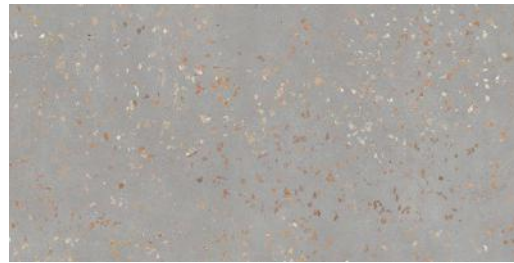

## PORCELAIN TERRAZZO

**TROPICAL SAND**  
 SIZE: 23.94x23.94"  
 Porcelain

**DESERT SAND**  
 SIZE: 23.94x23.94"  
 Porcelain

**WHITE AND BLACK**  
 SIZE: 23.94x23.94"  
 Porcelain

**CONSTELLATION WHITE**  
 SIZE: 35.43x35.43"  
 Porcelain