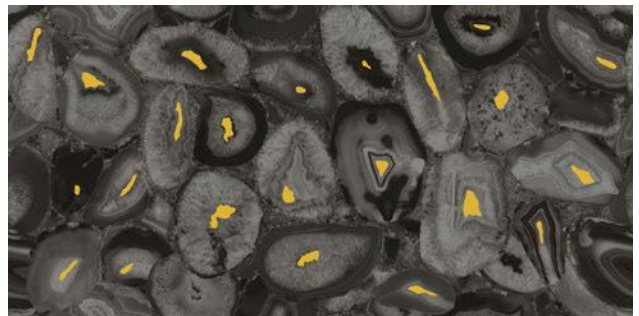

BLACK GEODE AND GOLD
SIZE: 23.5X47.2"
Porcelain

APPLICATIONS | Outdoors | Indoor Walls | Light traffic floors | High traffic floors* | Shower Walls | Shower Floor | Steam Room | Swimming Pool