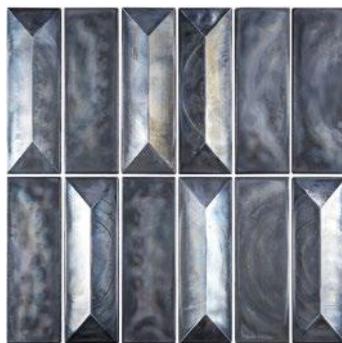

[click here](#)

\* Contact Tile Club to verify the DCOF for commercial floor use based on project requirements.

**GLASS MOSAIC  
PRISM**

**PEARL BEVELED HEXAGON**  
SIZE: 11.9X10.3"  
Glass

**PEARL BEVELED BRICK**  
SIZE: 11.9X12"  
Glass

**PEARL BEVELED DIAMOND**  
SIZE: 9.8X12.3"  
Glass

**JADE BEVELED HEXAGON**  
SIZE: 11.9X10.3"  
Glass

**JADE BEVELED BRICK**  
SIZE: 11.9X12"  
Glass

**JADE BEVELED DIAMOND**  
SIZE: 9.8X12.3"  
Glass

**STORM BEVELED HEXAGON**  
SIZE: 11.9X10.3"  
Glass