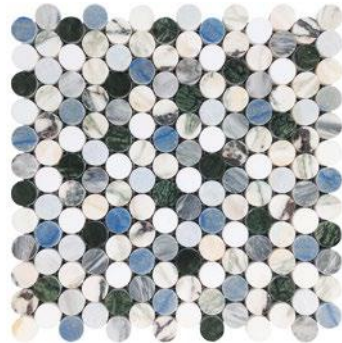

**MARBLE MULTICOLOR
PENNY**
SIZE: 11.2X11.5"
Thassos, Calacatta Bluette,
Raja Green, Azul Macauba,
Blue Celeste, Calacatta Monet