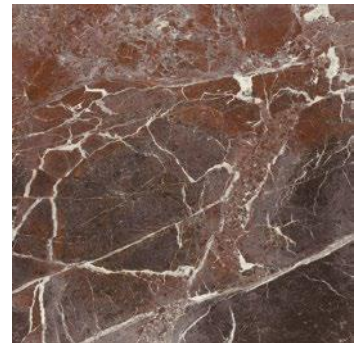

ROSSO
SIZE: 11.81X11.81"
Color Body Porcelain