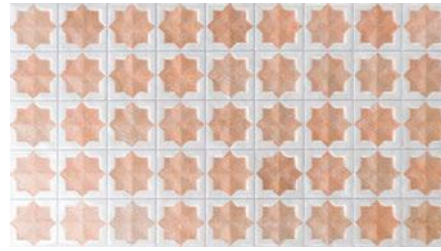

[click here](#)

\* Contact Tile Club to verify the DCOF for commercial floor use based on project requirements.

[click here](#)

PORCELAIN TILES  
SULTANA

**CELESTE WHITE**  
SIZE: 12.2X22"  
Porcelain

**CELESTE TERRACOTTA**  
SIZE: 12.2X22"  
Porcelain

**CELESTE EARTH AND SKY**  
SIZE: 12.2X22"  
Porcelain

**CELESTE GREEN**  
SIZE: 12.2X22"  
Porcelain

**CELESTE BLUE**  
SIZE: 12.2X22"  
Porcelain

**STELLA CREMA**  
SIZE: 17.4X17.4"  
Porcelain

**STELLA TERRACOTTA**  
SIZE: 17.4X17.4"  
Porcelain