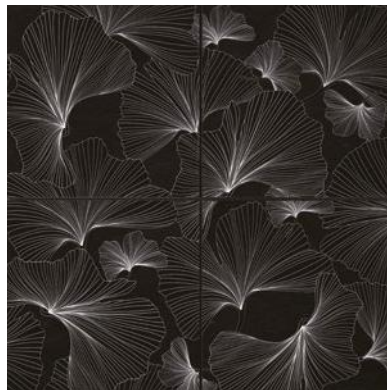

GINGKO BLACK
SIZE: 12X12"
Black Limestone

APPLICATIONS | Outdoors | Indoor Walls | Light traffic floors | High traffic floors* | Shower Walls | Shower Floor | Steam Room | Swimming Pool