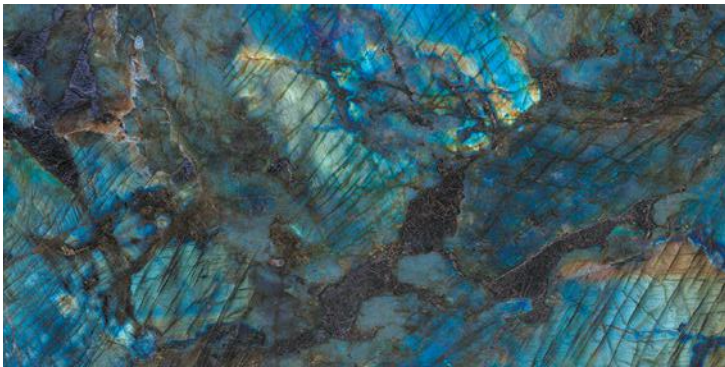

BLUE POLISHED
SIZE: 23.62X47.25"
Porcelain