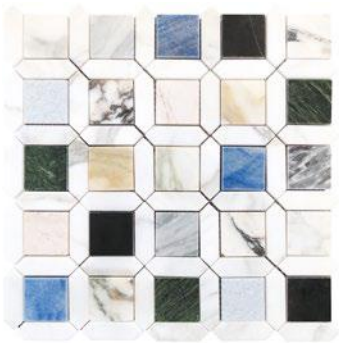

**MARBLE MULTICOLOR
OCTAGON**
SIZE: 11.8X11.8"
Calacatta, Calacatta Macchia Vecchia,
Calacatta Monet, Calacatta Bluette,
Nero Marquina, Raja Green,
Blue Celeste, Azul Macauba