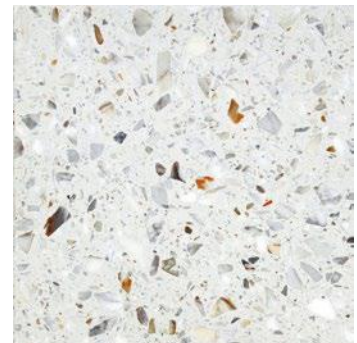

COASTAL SKY
SIZE: 23.62X23.62"
Terrazzo

APPLICATIONS	Outdoors	Indoor Walls	Light traffic floors	High traffic floors*	Shower Walls	Shower Floor	Steam Room	Swimming Pool
SUMMER GOLD		◆	◆	◆	◆	◆	◆	
BLACK AND WHITE		◆	◆	◆	◆	◆	◆	
All Other SKUs	◆	◆	◆	◆	◆	◆	◆