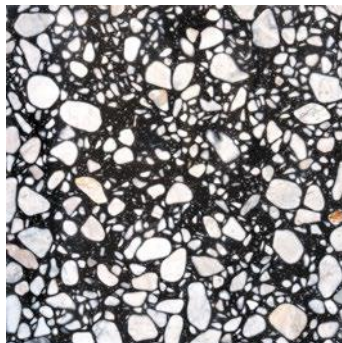

## GENUINE TERRAZZO

**SUMMER GOLD**  
 SIZE: 23.62X23.62"  
 Terrazzo

**FOREST GREEN**  
 SIZE: 23.62X23.62"  
 Terrazzo

**GRAY AND WHITE**  
 SIZE: 23.62X23.62"  
 Terrazzo

**TERRACOTTA**  
 SIZE: 23.62X23.62"  
 Terrazzo