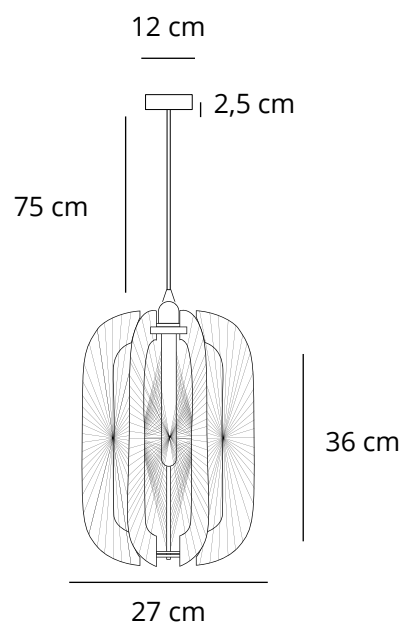

Material: Plexiglass
Color: Marine / Light Blue / White
Size: L (H50 x W35 cm)

Smilga Plexiglass M

Material: Plexiglass
Color: Marine / Light Blue / White
Size: M (H36 x W27 cm)

PEDANT LAMP

Smilga Plexiglass Double Combination

Material: Plexiglass
Color: Marine / Light Blue / White
Size: Double Combination

Smilga Plexiglass L

Material: Plexiglass
Color: Marine / Light Blue / White
Size: L (H50 x W35 cm)

Smilga Plexiglass M

Material: Plexiglass
Color: Marine / Light Blue / White
Size: M (H36 x W27 cm)

Smilga M Size Guide

Smilga L Size Guide

Smilga Double Combination Size Guide

Smilga Table Lamp Size Guide

Tulpe

PEDANT LAMP

Tulpe Dark Wood

Material: Dark Wood
Color: Beige / White
Size: H34 x W59 cm

Tulpe Size Guide

Lizante

WALL LAMP

Lizante L

Material: Dark Wood
Size: L (ø 71 cm)

Lizante S

Material: Dark Wood
Size: S (ø 48 cm)

Ø 48 cm