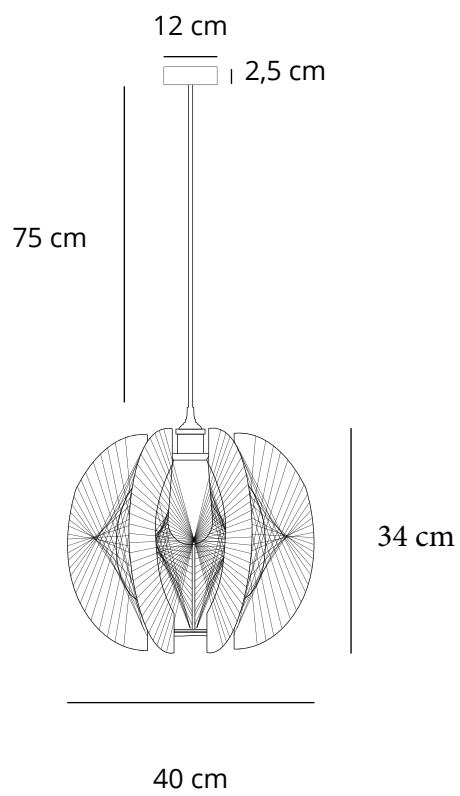

Cinnija Dark Wood S

Material: Dark Wood
Color: Beige / White
Size: S (H26 x W32 cm)

Cinnija Dark Wood S

Material: Dark Wood
Color: Beige / White
Size: S (H26 x W32 cm)

Cinnija Dark Wood XS

Material: Dark Wood
Color: Beige / White
Size: XS (H21 x W28 cm)

TABLE LAMP

Cinnija S Plexiglass

Material: Plexiglass
Color: Marine / Light Blue
Size: S (H26 x W32 cm)

Cinnija S Plexiglass

Material: Plexiglass
Color: Marine / Light Blue
Size: S (H26 x W32 cm)

Cinnija S Plexiglass

Material: Plexiglass
Color: Marine / Light Blue
Size: S (H26 x W32 cm)

Cinnija Dark Wood M

Material: Dark Wood
Color: Beige / White
Size: M (H34 x W40 cm)

Cinnija Dark Wood XS

Material: Dark Wood
Color: Beige / White
Size: XS (H21 x W28 cm)

Cinnija Table Lamp Size Guide

Cinnija XS Size Guide

Cinnija S Size Guide

Cinnija M Size Guide

12 cm

Cinnija Triple Combination Size Guide

Smilga

Smilga Dark Wood L