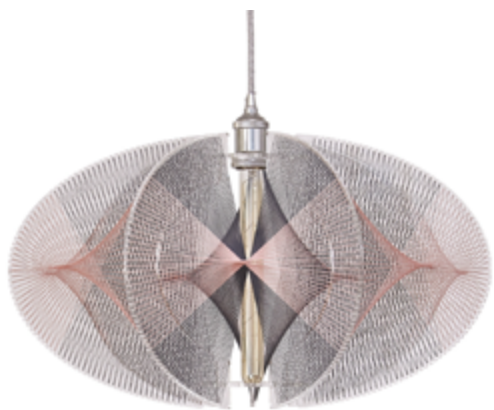

Ainava Plexiglass

Material: Plexiglass
Color: Dark Grey / Old Pink
Size: L (H32.5 X W63 cm)