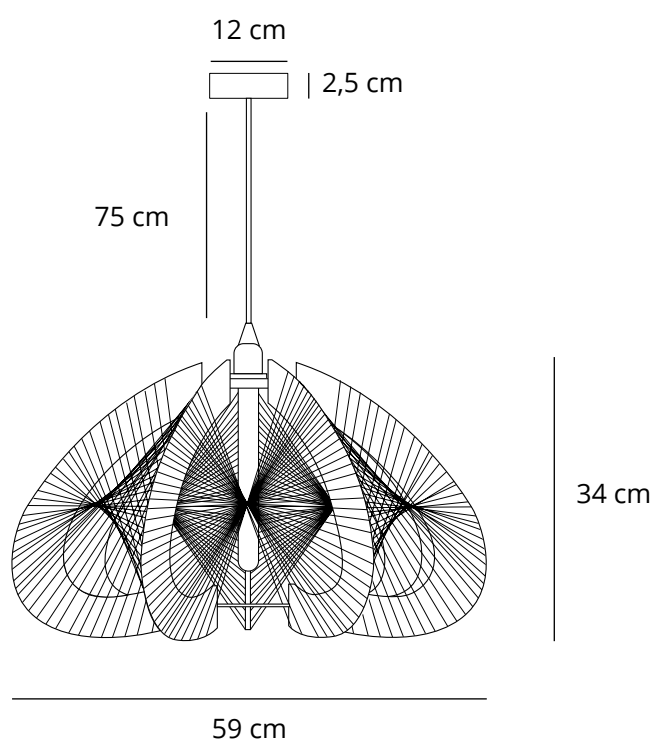

Material: Plexiglass
Color: Marine / Light Blue / White
Size: Double Combination

Smilga Plexiglass L

Material: Plexiglass
Color: Marine / Light Blue / White
Size: L (H50 x W35 cm)

Smilga Plexiglass M

Material: Plexiglass
Color: Marine / Light Blue / White
Size: M (H36 x W27 cm)

Smilga M Size Guide

Smilga L Size Guide

Smilga Double Combination Size Guide

Smilga Table Lamp Size Guide

Tulpe

PEDANT LAMP

Tulpe Dark Wood

Material: Dark Wood
Color: Beige / White
Size: H34 x W59 cm

Tulpe Size Guide

Lizante

WALL LAMP

Lizante L

Material: Dark Wood
Size: L (ø 71 cm)

Lizante S

Material: Dark Wood
Size: S (ø 48 cm)

Ø 48 cm