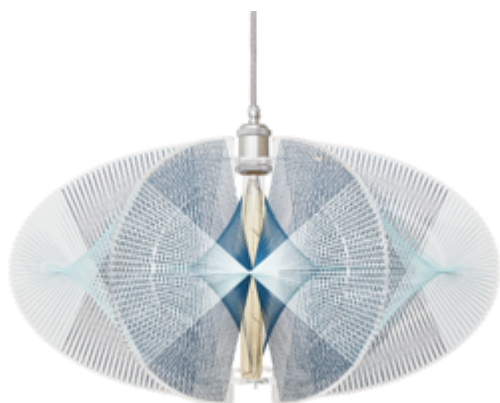

Ainava Plexiglass

Material: Plexiglass
Color: Marine / Light Blue
Size: L (H32.5 X W63 cm)