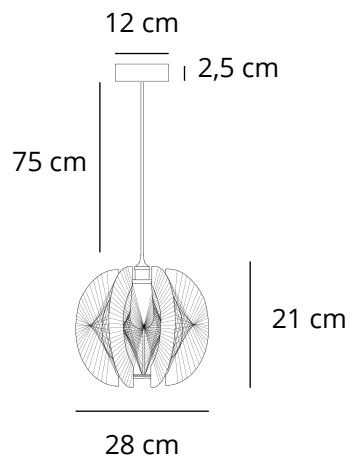

Cinnija Dark Wood S

Material: Dark Wood
Color: Beige / White
Size: S (H26 x W32 cm)

Cinnija Dark Wood S

Material: Dark Wood
Color: Beige / White
Size: S (H26 x W32 cm)

Cinnija Dark Wood XS

Material: Dark Wood
Color: Beige / White
Size: XS (H21 x W28 cm)

TABLE LAMP

Cinnija S Plexiglass

Material: Plexiglass
Color: Marine / Light Blue
Size: S (H26 x W32 cm)

Cinnija S Plexiglass

Material: Plexiglass
Color: Marine / Light Blue
Size: S (H26 x W32 cm)

Cinnija S Plexiglass

Material: Plexiglass
Color: Marine / Light Blue
Size: S (H26 x W32 cm)

Cinnija Dark Wood M

Material: Dark Wood
Color: Beige / White
Size: M (H34 x W40 cm)

Cinnija Dark Wood XS

Material: Dark Wood
Color: Beige / White
Size: XS (H21 x W28 cm)

Cinnija Table Lamp Size Guide

Cinnija XS Size Guide

Cinnija S Size Guide

Cinnija M Size Guide

12 cm

Cinnija Triple Combination Size Guide

Smilga

Smilga Dark Wood L