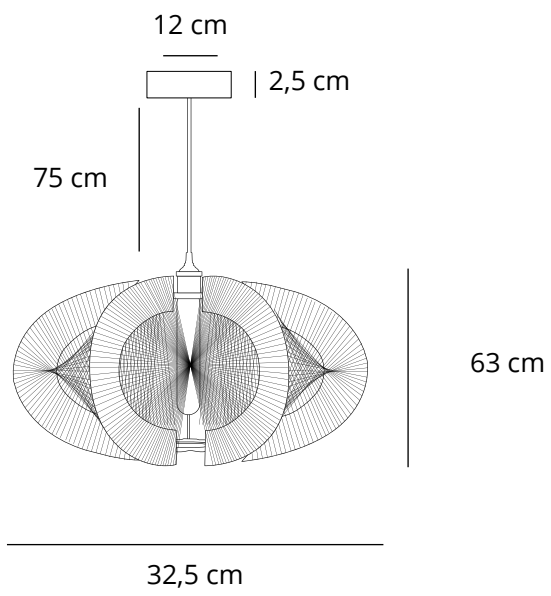

Ainava

PEDANT LAMP

Ainava Dark Wood

Material: Dark Wood
Color: Beige / White
Size: L (H32.5 X W63 cm), XL (H38 XW75 cm)

Ainava Dark Wood

Material: Dark Wood
Color: Marine / Light Blue
Size: L (H32.5 X W63 cm), XL (H38 XW75 cm)

Ainava Natural Wood

Material: Natural Wood
Color: Marine / Light Blue
Size: L (H32.5 X W63 cm)

Ainava Plexiglass

Material: Plexiglass
Color: Marine / Light Blue
Size: L (H32.5 X W63 cm)

Ainava Plexiglass

Material: Plexiglass
Color: Dark Grey
Size: L (H32.5 X W63 cm)

Ainava Plexiglass

Material: Plexiglass
Color: Dark Grey / Old Pink
Size: L (H32.5 X W63 cm)

Ainava Plexiglass

Material: Plexiglass
Color: Dark Grey / Orange
Size: L (H32.5 X W63 cm)

Ainava L Size Guide

Ainava XL Size Guide