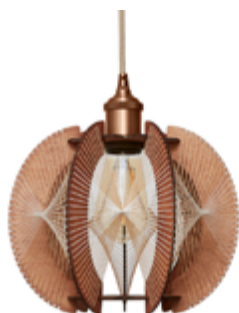

Cinnija

PEDANT LAMP

Cinnija Dark Wood M

Material: Dark Wood
Color: Beige / White
Size: M (H34 x W40 cm)

Cinnija Dark Wood S

Material: Dark Wood
Color: Beige / White
Size: S (H26 x W32 cm)

Cinnija Dark Wood XS