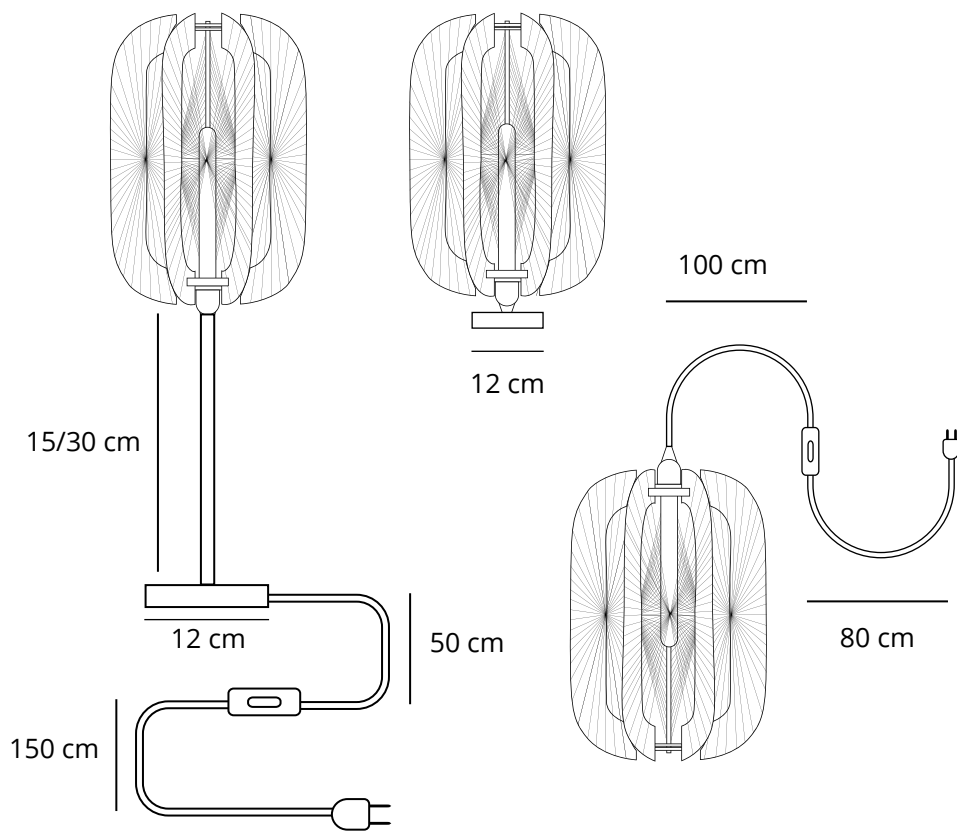

Smilga Double Combination Size Guide

Smilga Table Lamp Size Guide