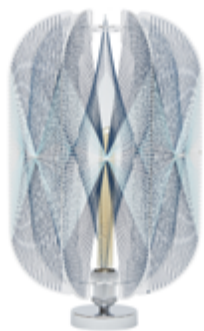

Smilga Dark Wood L

Material: Dark Wood
Color: Marine / Light Blue / White
Size: L (H50 x W35 cm)

Smilga Dark Wood M

Material: Dark Wood
Color: Marine / Light Blue / White
Size: M (H36 x W27 cm)

Plexiglass

Smilga Plexiglass L

Material: Plexiglass
Color: Marine / Light Blue / White
Size: L (H50 x W35 cm)

Smilga Plexiglass M

Material: Plexiglass
Color: Marine / Light Blue / White
Size: M (H36 x W27 cm)

Smilga Plexiglass L