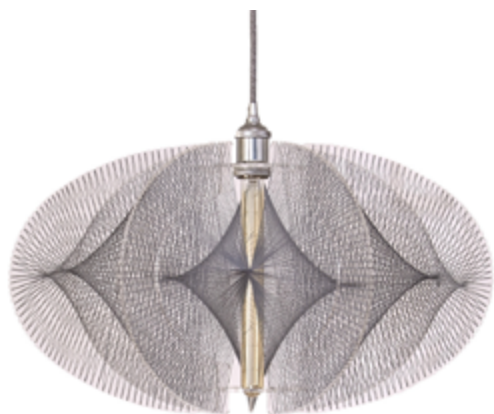

Ainava Plexiglass

Material: Plexiglass
Color: Dark Grey
Size: L (H32.5 X W63 cm)