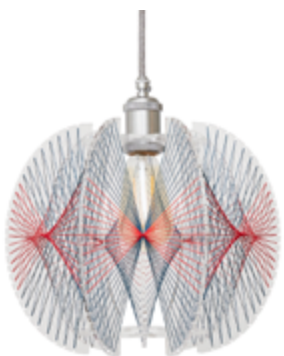

Cinnija Plexiglass S

Material: Dark Wood
Color: Marine / Red
Size: S (H26 x W32 cm)