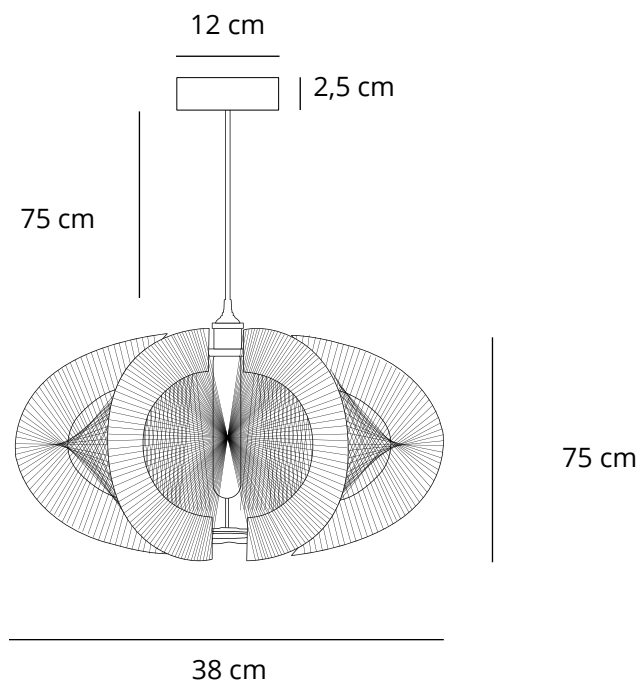

Ainava

PEDANT LAMP

Ainava Dark Wood

Material: Dark Wood
Color: Beige / White
Size: L (H32.5 X W63 cm), XL (H38 XW75 cm)

Ainava Dark Wood

Material: Dark Wood
Color: Marine / Light Blue
Size: L (H32.5 X W63 cm), XL (H38 XW75 cm)

Ainava Natural Wood

Material: Natural Wood
Color: Marine / Light Blue
Size: L (H32.5 X W63 cm)

Ainava Plexiglass

Material: Plexiglass
Color: Marine / Light Blue
Size: L (H32.5 X W63 cm)

Ainava Plexiglass

Material: Plexiglass
Color: Dark Grey
Size: L (H32.5 X W63 cm)

Ainava Plexiglass

Material: Plexiglass
Color: Dark Grey / Old Pink
Size: L (H32.5 X W63 cm)

Ainava Plexiglass

Material: Plexiglass
Color: Dark Grey / Orange
Size: L (H32.5 X W63 cm)

Ainava L Size Guide

Ainava XL Size Guide

Cinnija

PEDANT LAMP

Cinnija Dark Wood M

Material: Dark Wood
Color: Beige / White
Size: M (H34 x W40 cm)

Cinnija Dark Wood S

Material: Dark Wood
Color: Beige / White
Size: S (H26 x W32 cm)

Cinnija Dark Wood XS