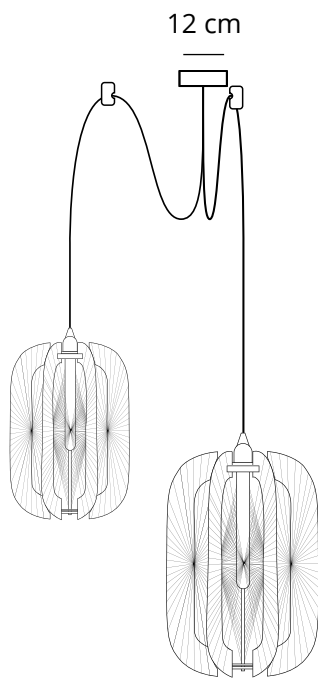

Material: Plexiglass
Color: Marine / Light Blue / White
Size: L (H50 x W35 cm)

Smilga Plexiglass M

Material: Plexiglass
Color: Marine / Light Blue / White
Size: M (H36 x W27 cm)

PEDANT LAMP

Smilga Plexiglass Double Combination

Material: Plexiglass
Color: Marine / Light Blue / White
Size: Double Combination

Smilga Plexiglass L

Material: Plexiglass
Color: Marine / Light Blue / White
Size: L (H50 x W35 cm)

Smilga Plexiglass M

Material: Plexiglass
Color: Marine / Light Blue / White
Size: M (H36 x W27 cm)

Smilga M Size Guide

Smilga L Size Guide

Smilga Double Combination Size Guide

Smilga Table Lamp Size Guide

Tulpe

PEDANT LAMP

Tulpe Dark Wood

Material: Dark Wood
Color: Beige / White
Size: H34 x W59 cm

Tulpe Size Guide

Lizante

WALL LAMP

Lizante L

Material: Dark Wood
Size: L (ø 71 cm)

Lizante S

Material: Dark Wood
Size: S (ø 48 cm)

Ø 48 cm