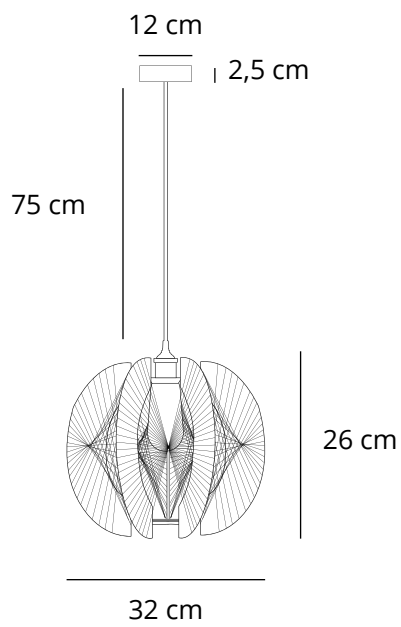

Cinnija Dark Wood S

Material: Dark Wood
Color: Beige / White
Size: S (H26 x W32 cm)

Cinnija Dark Wood S

Material: Dark Wood
Color: Beige / White
Size: S (H26 x W32 cm)

Cinnija Dark Wood XS

Material: Dark Wood
Color: Beige / White
Size: XS (H21 x W28 cm)

TABLE LAMP

Cinnija S Plexiglass

Material: Plexiglass
Color: Marine / Light Blue
Size: S (H26 x W32 cm)

Cinnija S Plexiglass

Material: Plexiglass
Color: Marine / Light Blue
Size: S (H26 x W32 cm)

Cinnija S Plexiglass

Material: Plexiglass
Color: Marine / Light Blue
Size: S (H26 x W32 cm)

Cinnija Dark Wood M

Material: Dark Wood
Color: Beige / White
Size: M (H34 x W40 cm)

Cinnija Dark Wood XS

Material: Dark Wood
Color: Beige / White
Size: XS (H21 x W28 cm)

Cinnija Table Lamp Size Guide

Cinnija XS Size Guide

Cinnija S Size Guide

Cinnija M Size Guide

12 cm

Cinnija Triple Combination Size Guide

Smilga

Smilga Dark Wood L