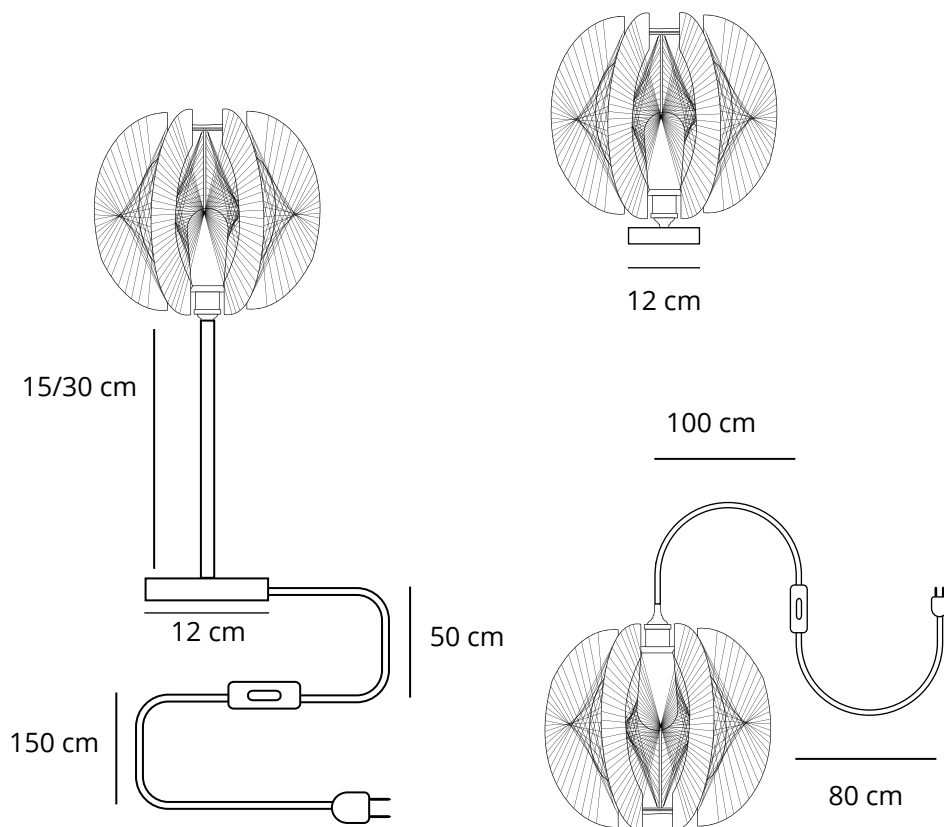

TABLE LAMP

Cinnija S Plexiglass

Material: Plexiglass
Color: Marine / Light Blue
Size: S (H26 x W32 cm)

Cinnija S Plexiglass

Material: Plexiglass
Color: Marine / Light Blue
Size: S (H26 x W32 cm)

Cinnija S Plexiglass

Material: Plexiglass
Color: Marine / Light Blue
Size: S (H26 x W32 cm)

Cinnija Dark Wood M

Material: Dark Wood
Color: Beige / White
Size: M (H34 x W40 cm)

Cinnija Dark Wood XS

Material: Dark Wood
Color: Beige / White
Size: XS (H21 x W28 cm)

Cinnija Table Lamp Size Guide

Cinnija XS Size Guide

Cinnija S Size Guide

Cinnija M Size Guide

12 cm

Cinnija Triple Combination Size Guide

Smilga

Smilga Dark Wood L