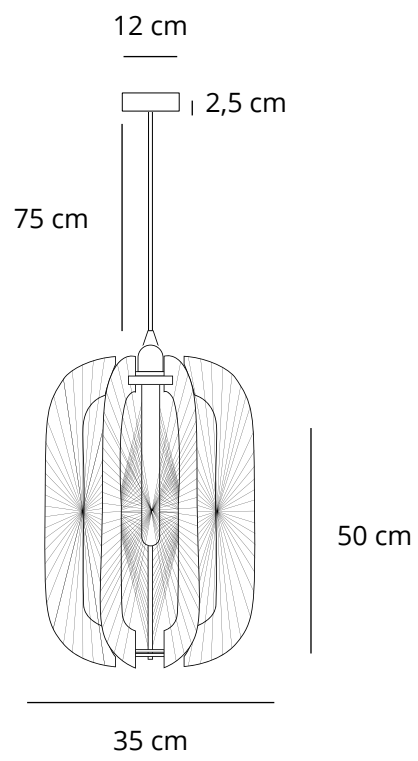

Material: Plexiglass
Color: Marine / Light Blue / White
Size: Double Combination

Smilga Plexiglass L

Material: Plexiglass
Color: Marine / Light Blue / White
Size: L (H50 x W35 cm)

Smilga Plexiglass M

Material: Plexiglass
Color: Marine / Light Blue / White
Size: M (H36 x W27 cm)

Smilga M Size Guide

Smilga L Size Guide

Smilga Double Combination Size Guide

Smilga Table Lamp Size Guide

Tulpe

PEDANT LAMP

Tulpe Dark Wood

Material: Dark Wood
Color: Beige / White
Size: H34 x W59 cm

Tulpe Size Guide

Lizante

WALL LAMP

Lizante L

Material: Dark Wood
Size: L (ø 71 cm)

Lizante S

Material: Dark Wood
Size: S (ø 48 cm)

Ø 48 cm