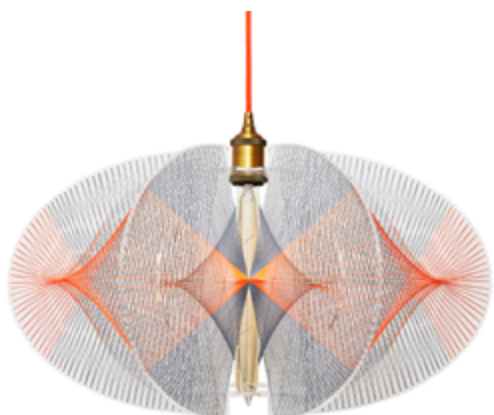

Ainava Plexiglass

Material: Plexiglass
Color: Dark Grey / Orange
Size: L (H32.5 X W63 cm)