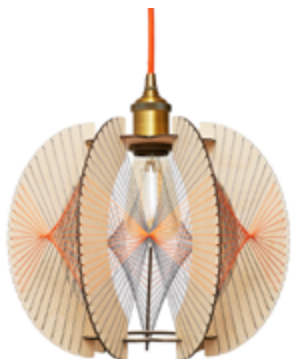

Cinnija Natural Wood S

Material: Natural Wood
Color: Dark Grey / Orange
Size: S (H26 x W32 cm)