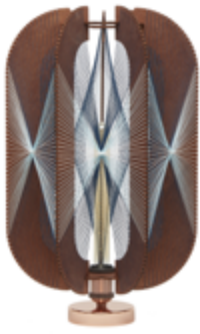

Smilga Dark Wood L

Material: Dark Wood
Color: Marine / Light Blue / White
Size: L (H50 x W35 cm)