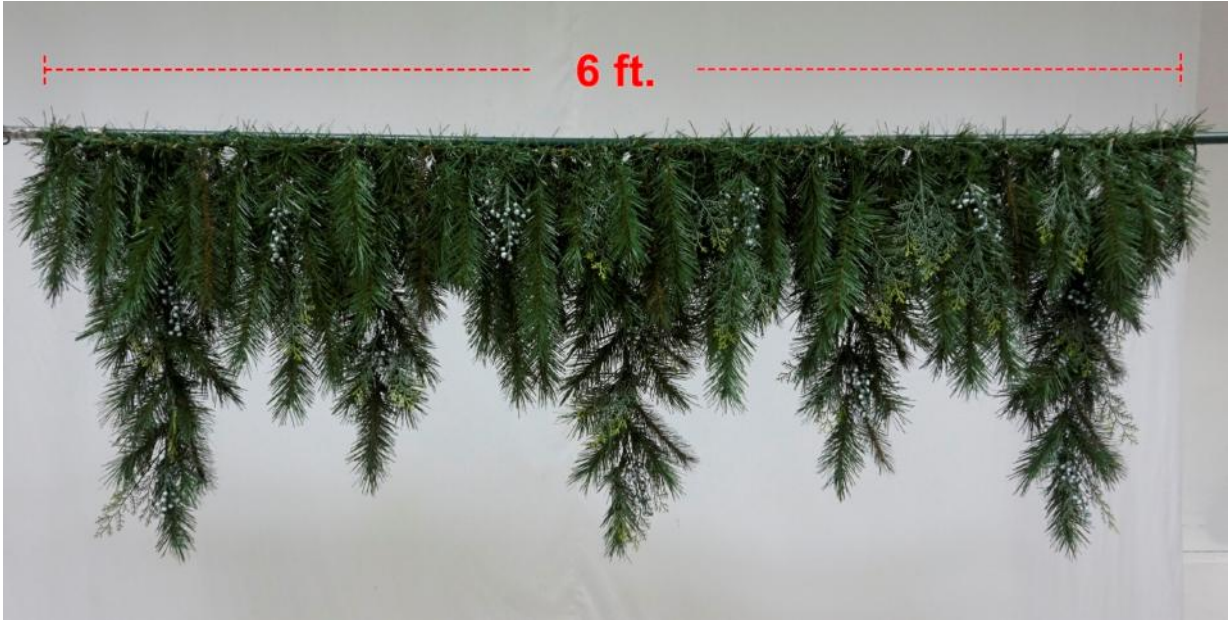

NEW PVC

XG3123