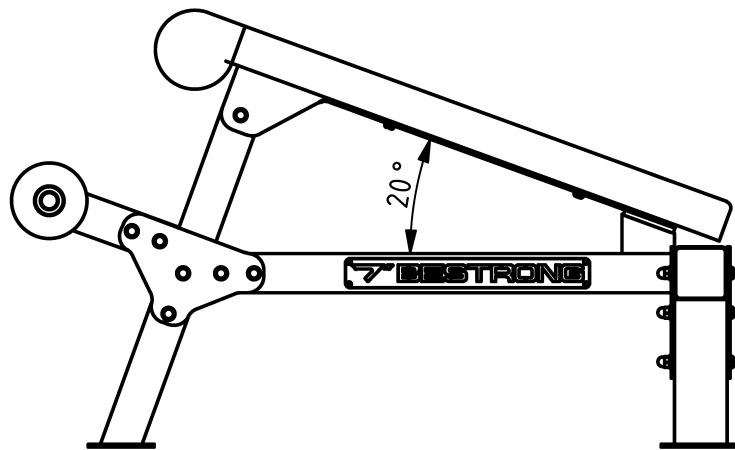

BESTRONG

[bestrongworld](#) [bestrongworld](#) [global.bestrong.com](#) info@bestrong.com