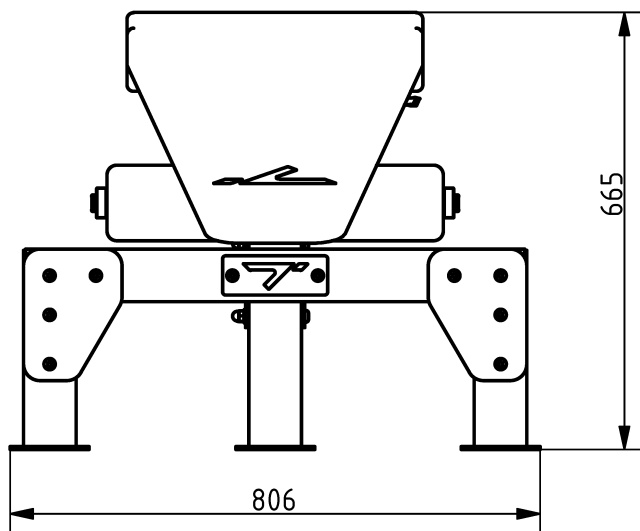

BESTRONG

[bestrongworld](#) [bestrongworld](#) [global.bestrong.com](#) info@bestrong.com