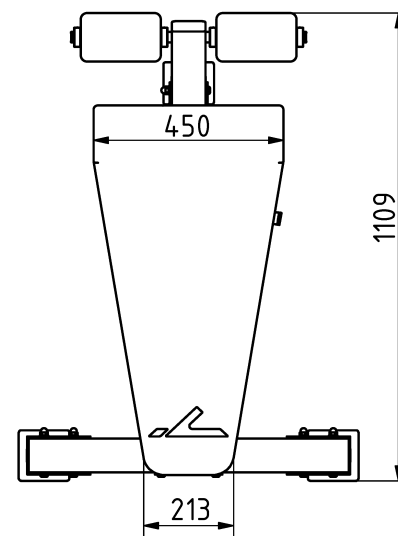

BESTRONG

[bestrongworld](#) [bestrongworld](#) [global.bestrong.com](#) info@bestrong.com