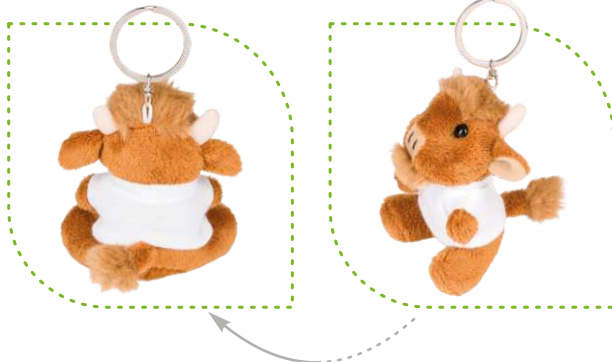

HE754-16 Vincent

Wisent with white T-shirt suitable for printing, keyring (T-shirt packed separately)

Wisent mit weißem T-Shirt, bedruckbar, Schlüsselanhänger (T-Shirt gepackt getrennt)

Wisent avec T-shirt blanc approprié pour l'impression, porte-clés (T-shirt emballé séparément)

■ plush, polyester

📏 8 cm

👕 clothing front (25 x 15 mm) TF

👖 clothing back (25 x 15 mm) TF