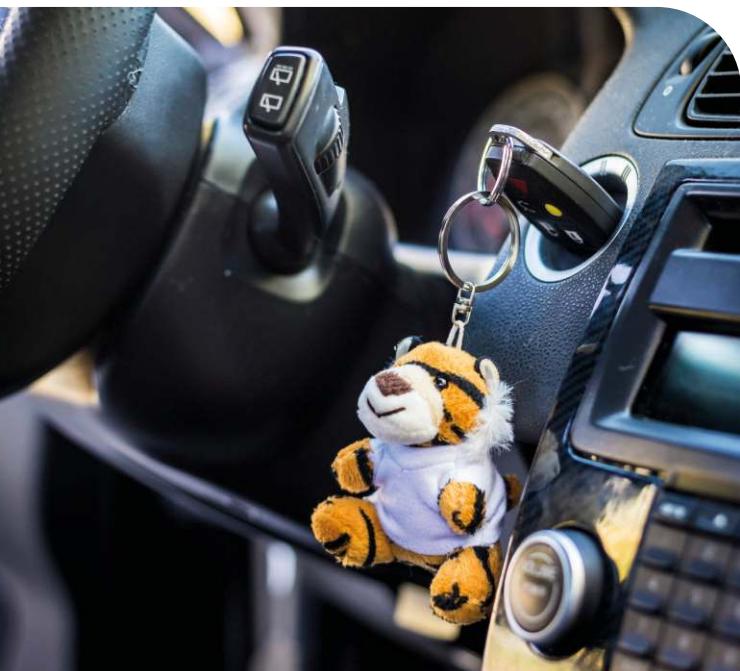

HE735-18 Raine

Tiger with white T-shirt suitable for printing,
keyring (T-shirt packed separately)

Tiger mit weißem T-Shirt, bedruckbar,
Schlüsselanhänger (T-Shirt gepackt getrennt)

Tigre avec T-shirt blanc pour l'impression,
porte-clés (T-shirt emballé séparément)

■ plush, polyester

■ 8 cm

■ clothing front (25 x 15 mm) TF
clothing back (25 x 15 mm) TF