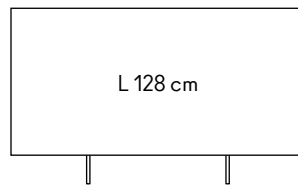

25,8
10,1"
76,4
30,1"
25,8
10,1"