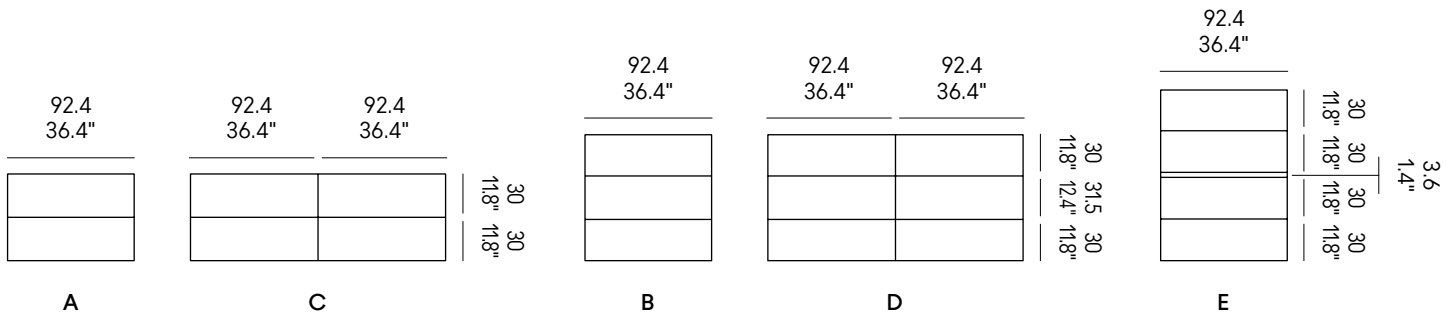

ADAPTER / THE LAMP SHIPS WITH EUROPLUG CEE 7/16			
	2 PIN EUROPLUG TO 3 PIN UK PLUG	AA0002	
			2 PIN EUROPLUG TO 2 PIN USA PLUG
			AA0003

MISURE INTERNE

INTERNAL DIMENSIONS

DIMENSIONS INTERNES

INNENMASSE

DIMENSIONES INTERNAS