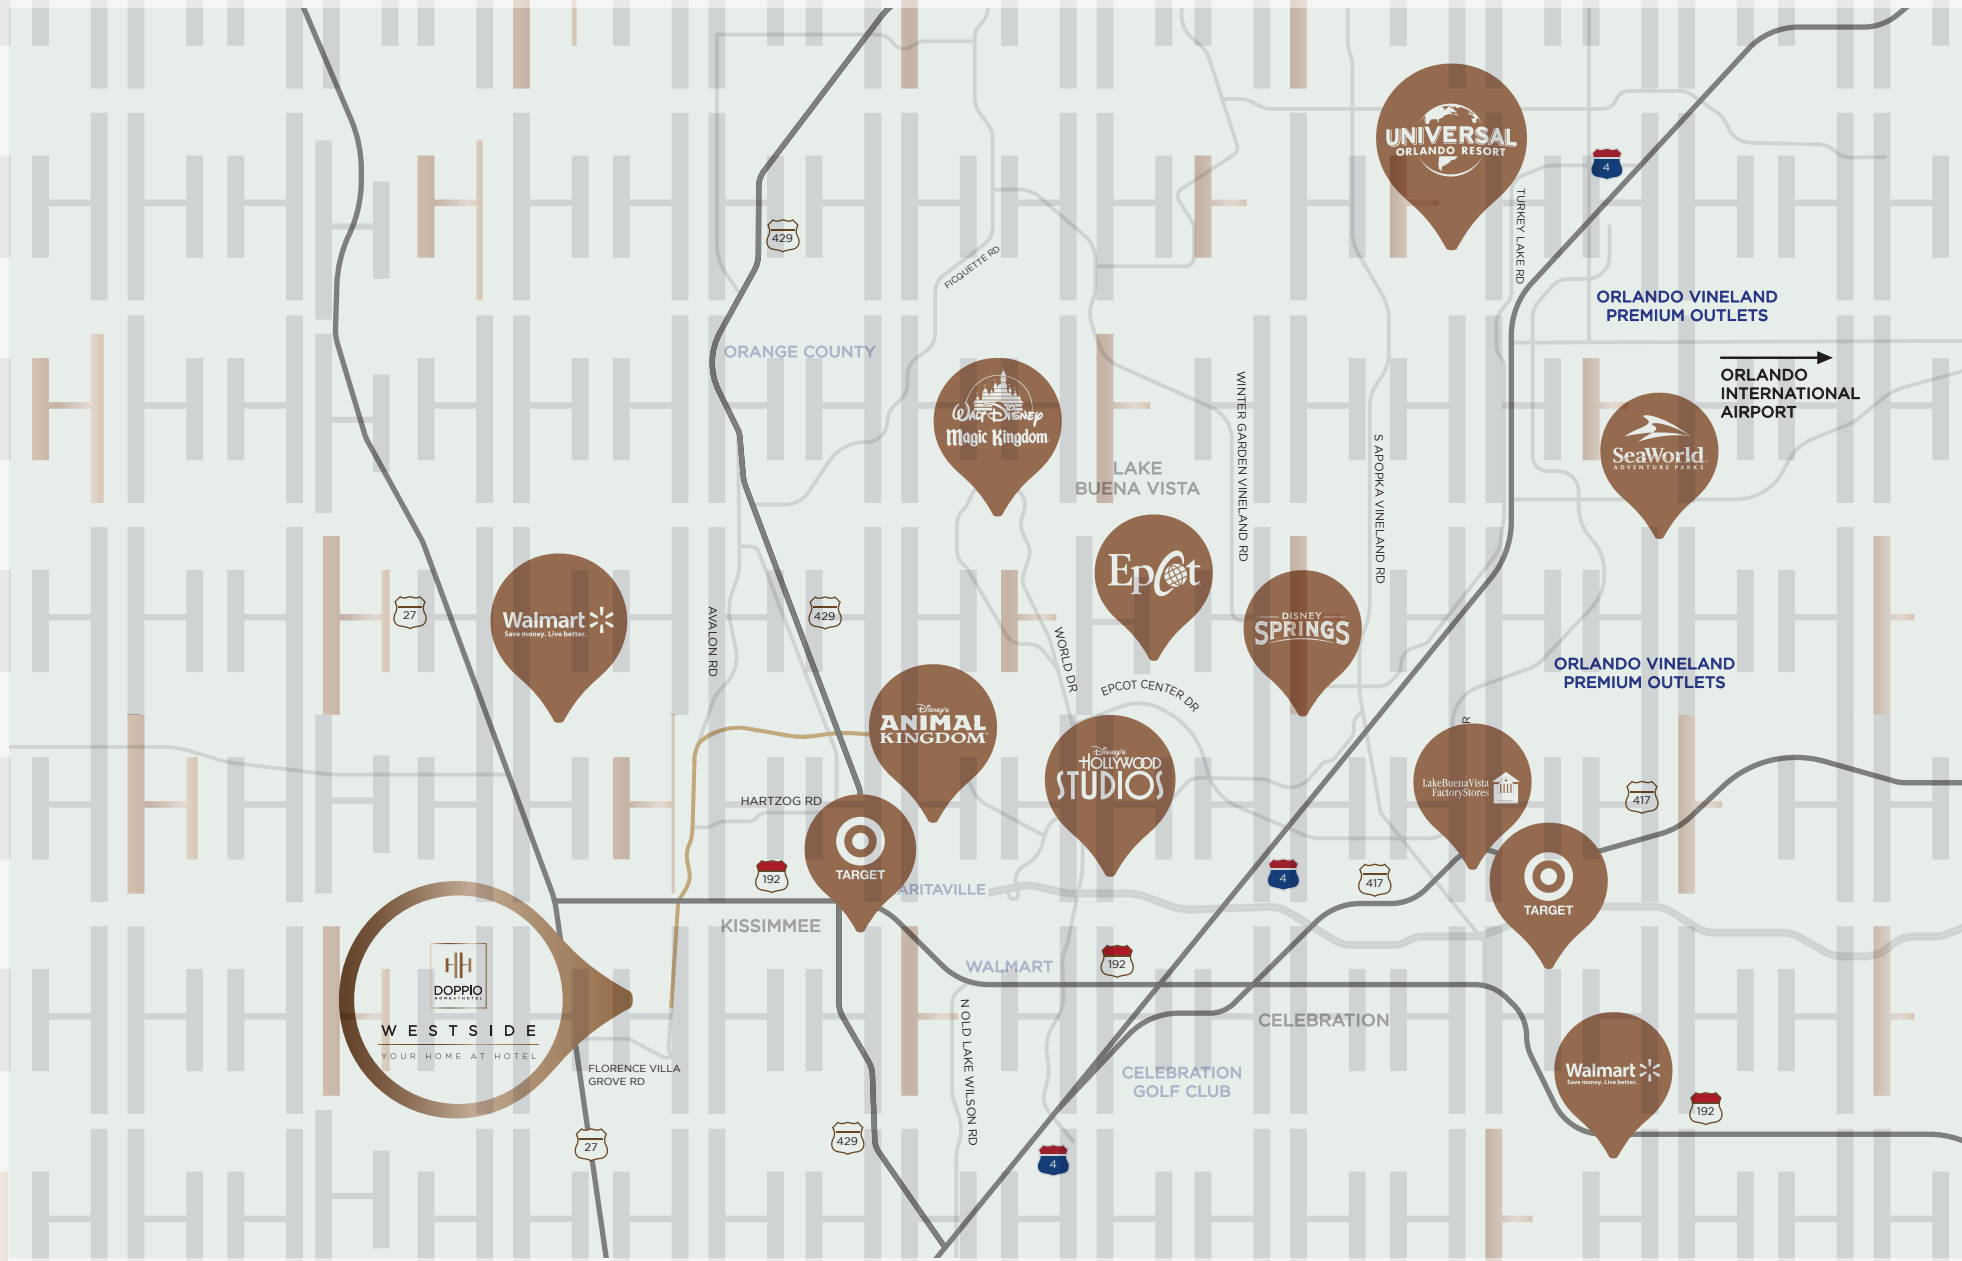

HAYMAN LANE

BORACAY COURT

SANTORINI DRIVE

SANTORINI DRIVE

BOULEVARD

LOCATION

THE DOPPIO WESTSIDE IS LOCATED IN AN EXCLUSIVE AREA
10 MINUTES FROM THE DISNEY COMPLEX, NEXT TO THEME PARKS,
SUPERMARKETS, SHOPS AND RESTAURANTS.

EVERYTHING NEAR YOU, NEVER FORGETING COMFORT AND CONVENIENCE
FOR YOUR FAMILY.

WESTSIDE

YOUR HOME AT HOTEL

2540 SANTORINI DRIVE - KISSIMMEE - FL 34747

ORLANDO VINELAND PREMIUM OUTLETS

ORLANDO INTERNATIONAL AIRPORT

LAKE BUENA VISTA

ORLANDO VINELAND PREMIUM OUTLETS

ORANGE COUNTY

HARTZOG RD

KISSIMMEE

WALMART

CELEBRATION

CELEBRATION GOLF CLUB

PEQUETTE RD

AMALON RD

WORLD DR

WINTER GARDEN VINELAND RD

S APPOKA VINELAND RD

TURKEY LAKE RD

HARTZOG RD

N OLD LAKE WILSON RD