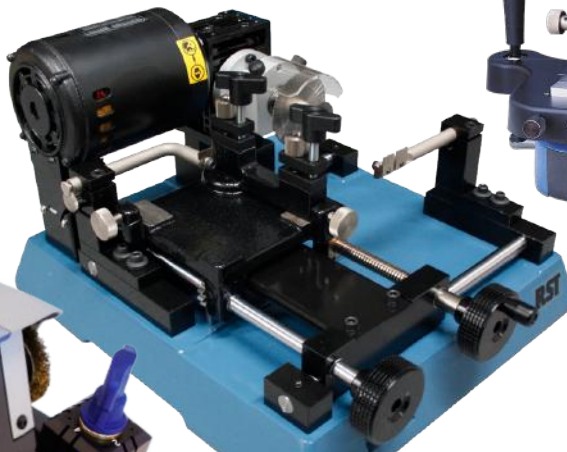

MKII

SAVE £136.⁴⁹

JM005

£1223.00

+ VAT Each.

RST