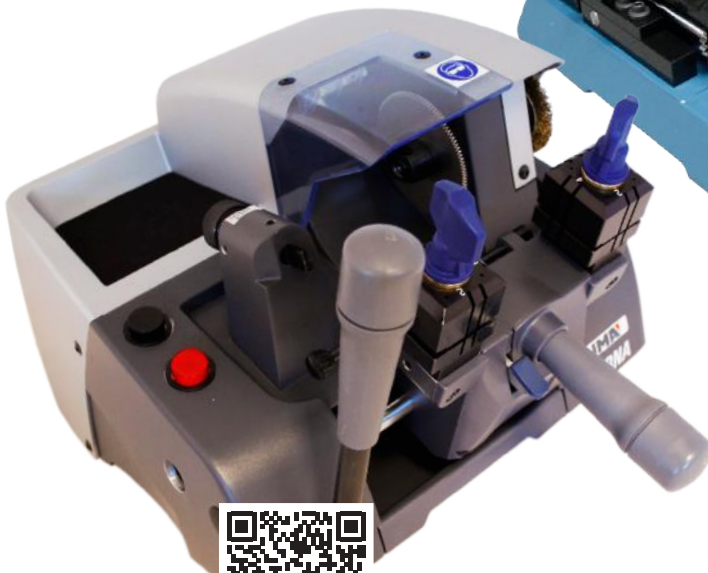

BERNA

SAVE £130.²⁸

AM005

£1165.00

+ VAT Each.

JMA