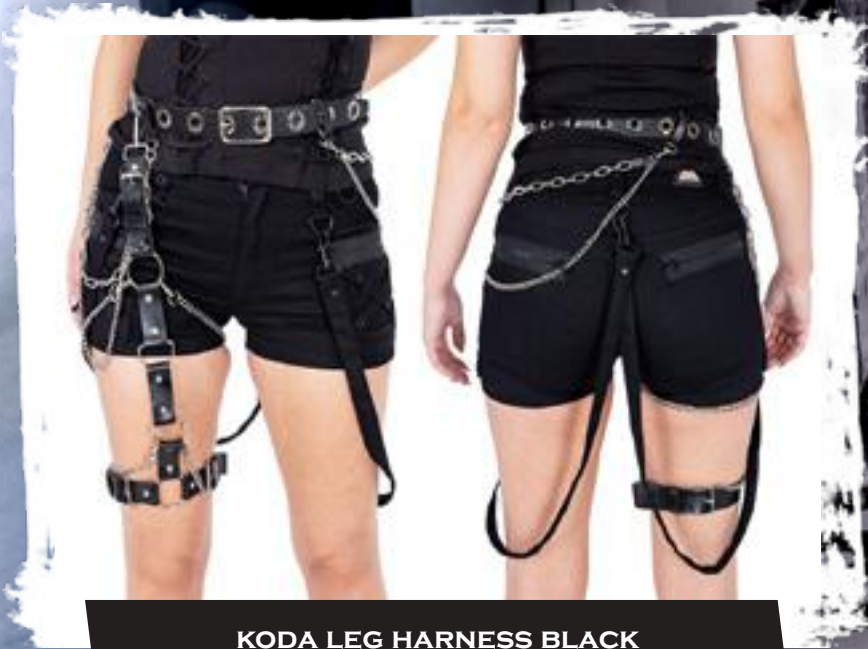

KODA LEG HARNESS BLACK
PVC