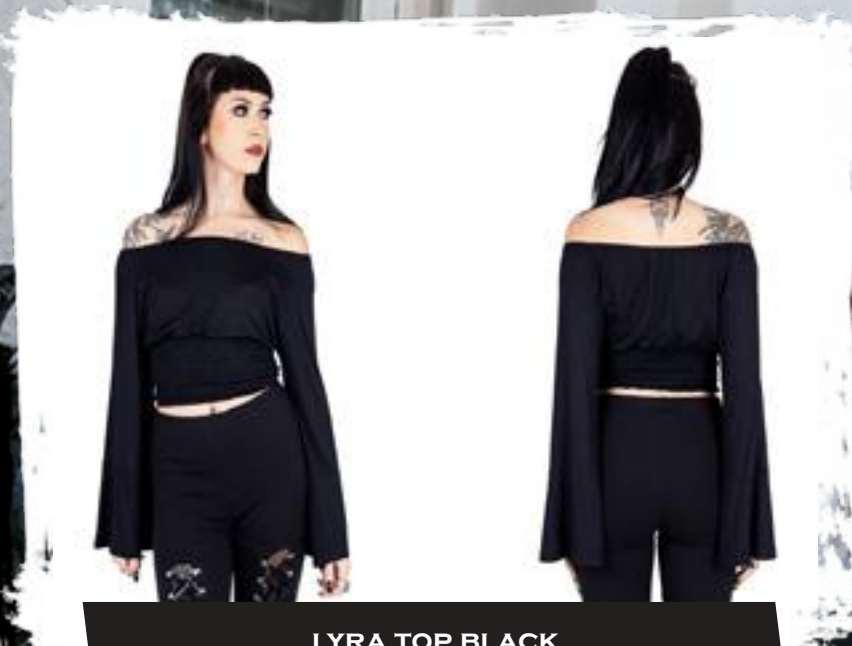

# LYRA TOP

Your wardrobe told us you're in need of a new favourite!  
Introducing the Lyra Top, available in deathly black and bold multicoloured tie dye, why not mix and match between both?

LYRA TOP BLACK  
VISCOSE