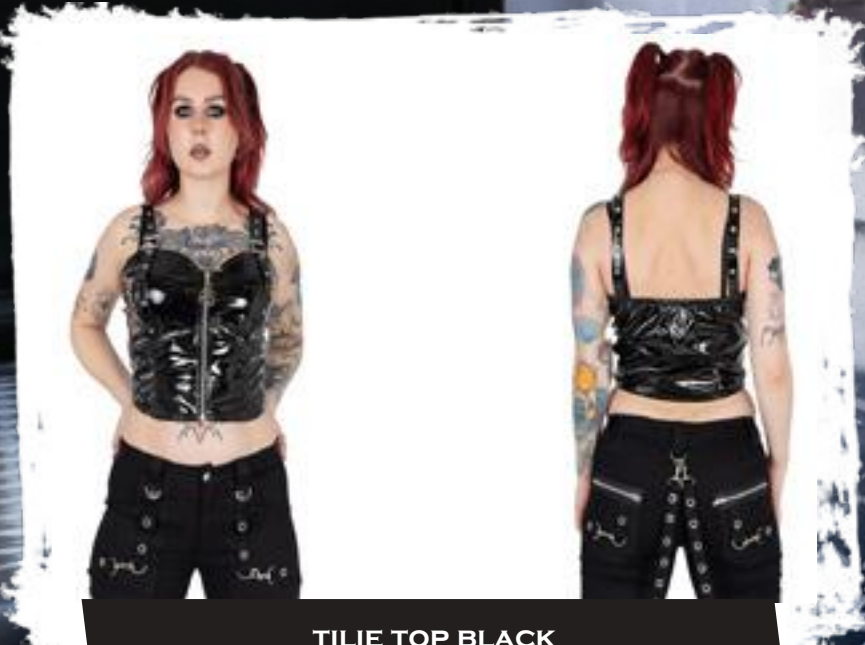

**LIORA TOP BLACK/MULTI**  
COTTON, ELASTANE (LYCRA)  
(TIE DYE)

**EVAKI TOP BLACK**  
COTTON, ELASTANE (LYCRA)

**CONJURE TOP BLACK**  
COTTON, ELASTANE (LYCRA)  
(SCREEN PRINT)

**VALENCIA TOP BLACK**  
COTTON, ELASTANE (LYCRA)