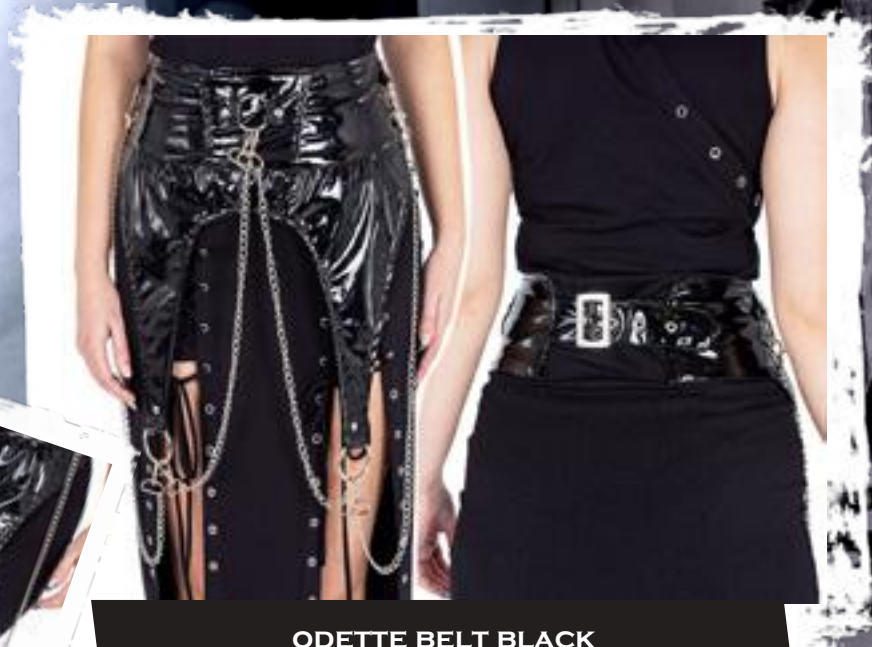

# BELTS/ HARNESSES

Introducing your new favourites! Our new range of belts and harnesses are here and they are ready to amp up any outfit to the next level!

ODETTE BELT BLACK  
PVC (VINYL)

SENA STUD BELT BLACK  
PVC