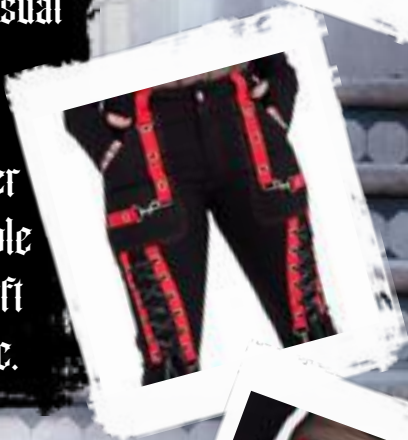

TRINITY PANTS BLACK/RED
COTTON, POLYESTER, ELASTANE
(SUPERSTRECH JEAN)