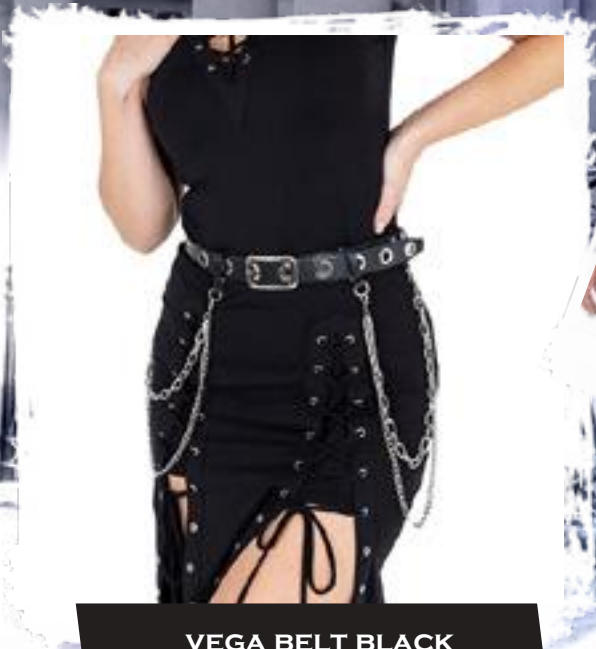

VEGA BELT BLACK
PVC