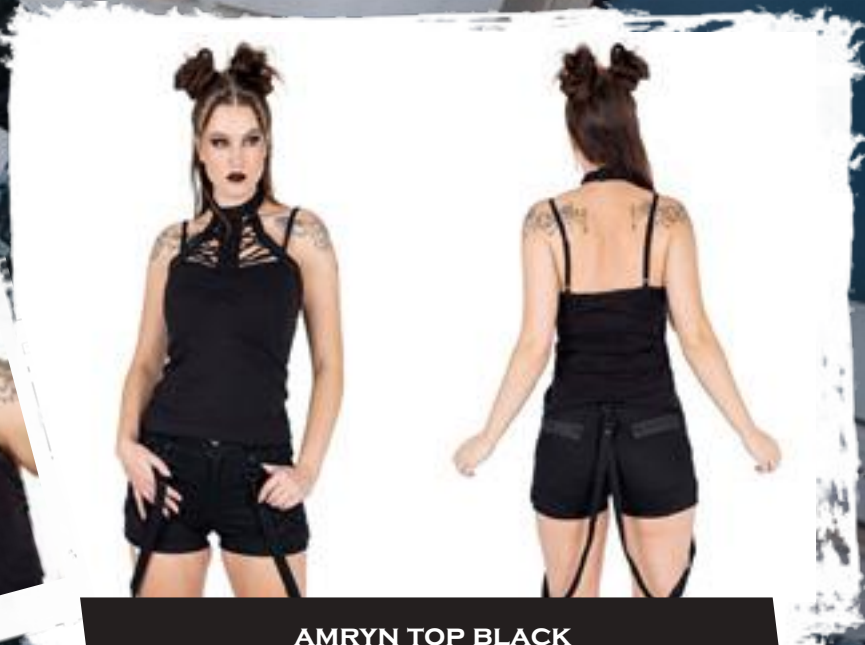

AMRYN TOP BLACK
COTTON, ELASTANE (LYCRA)