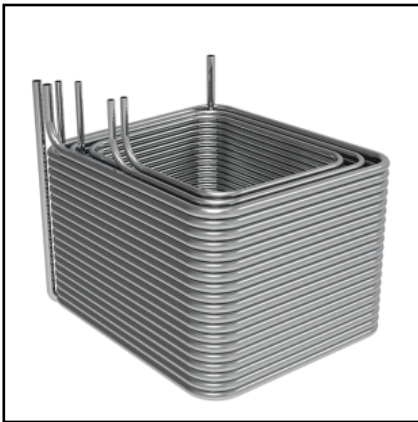

COIL FOR ARTICO 28

Stainless Steel | D. 7x8 Accessory / spare part for dispensing systems

- SV5590 - Model - 1° Way Artico 28 vert. / mt.16
- SV5592 - Model - 2° Ways Artico 28 vert. / mt.14
- SV5594 - Model - 3° Ways Artico 28 vert. / mt.12
- SV5596 - Model - 4° Ways Artico 28 vert. / mt.11