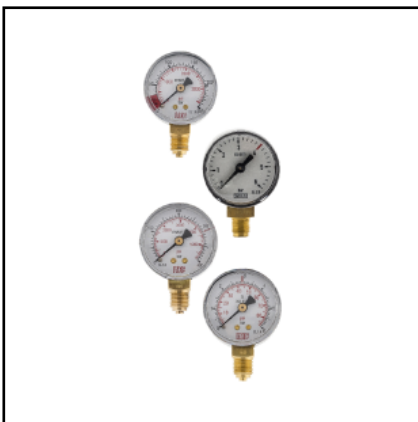

MANOMETERS

- SV4390 - Model - D50 BPO-10SR 7 bar
- SV4391 - Model - D50 BPO-6SR 4.8 bar
- SV4392 - Model - D50 AP 250 bar G1/4B
- SV4393 - Model - D50 AP 400 bar G1/4B

Spare Parts ▶ CO2 Reducers

MINOR CO2 REDUCERS