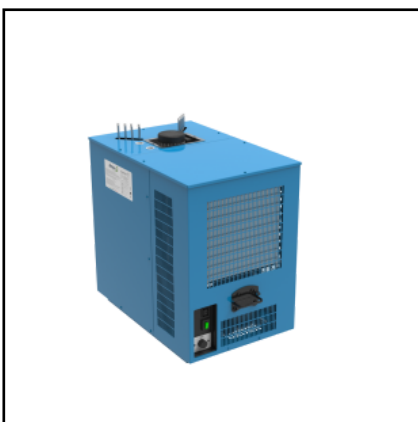

ARTICO 90 HORIZONTAL PRE-MIX

▶ LINES up to 8 ways ☞ COMPR. POWER 3/4 HP ☞ PERFORMANCE 240 LT/H ☞ ICE BANK 40 KG ☞ WATER TUB CAP. 90 LT ☞ DIMENSIONS P 640,00 mm | H 645,00+45,00 mm | L 445,00 mm ✓ INCLUDED Recirculation pump ✗ ADDITIONAL COILS From 1th to 8th way

SV160 - Model - Without coils