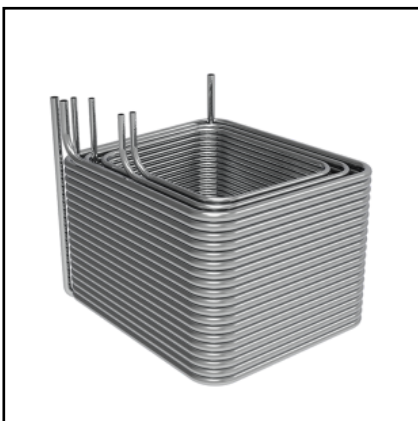

COIL FOR POLAR 80

Stainless Steel | D. 7x8 Accessory / spare part for dispensing systems

- SV5072 - Model - 3° Ways Polar 80 / mt.12
- SV5073 - Model - 4° Ways Polar 80 / mt.10