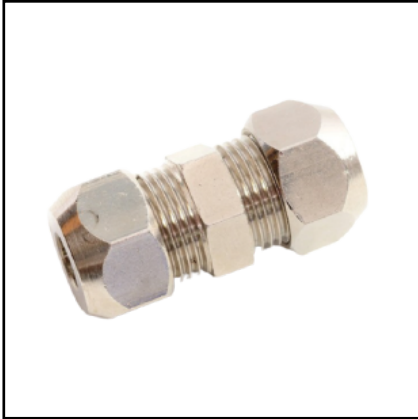

Spare Parts ▶ Spare Parts

BIRAC FITTING

These items are sold in PACKS of 10 PIECES (the cost refers to each individual unit)

SV8090 - Model - OT/NES.14x26 COMPLETE

SV8095 - Model - ONLY NUT OT/N 1/4" THROUGH FOR BIRAC