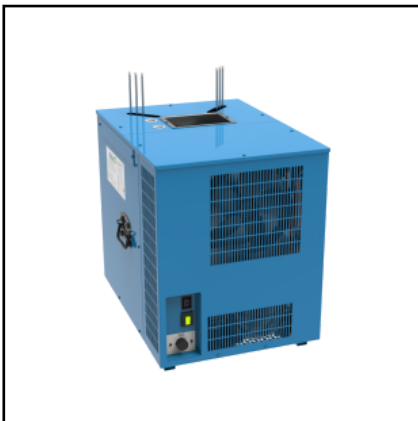

ARTICO 50 HORIZONTAL MIX

Up to 2 water options (cold still, cold sparkling, room temperature) + beverage (beer, wine, soft drink) ►
LINES up to 6 ways ◊ COMPR. POWER 1/3 HP ◊ PERFORMANCE 130 LT/H ◊ ICE BANK 20 KG ◊ WATER TUB
CAP. 50 LT ± DIMENSIONS P 605,00 mm | H 555,00+85,00 mm | L 445,00 mm ✓ INCLUDED Recirculation
pump

SV276 - Model - 3 Ways
SV277 - Model - 4 Ways
SV278 - Model - 5 Ways
SV279 - Model - 6 Ways