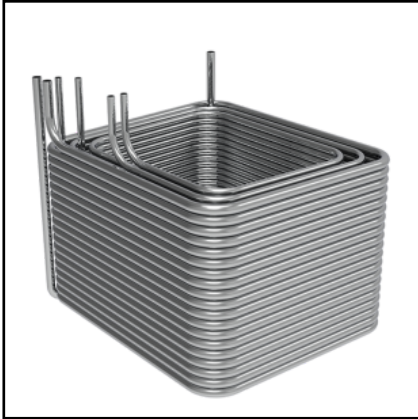

HOT CARBONATOR

For carbonation of water

SV5876/5 - Model - 5 LT

SV5879I - Model - Baby 0

SV5875 - Model - 1LT

SV5876 - Model - 2 LT

Coolers ▶ Coil

COIL FOR ARTICO 20