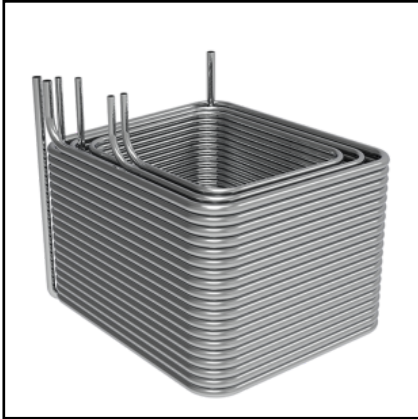

Coolers ▶ Coil

COIL FOR OCEANO 28

Stainless Steel | D. 7x8 Accessory / spare part for dispensing systems

- SV5570 - Model - 1° Way Oceano 28 / mt.16
- SV5572 - Model - 2° Ways Oceano 28 / mt.14
- SV5574 - Model - 3° Ways Oceano 28 / mt.12
- SV5576 - Model - 4° Ways Oceano 28 / mt.8
- SV5578 - Model - 5° Ways Oceano 28 / mt.8