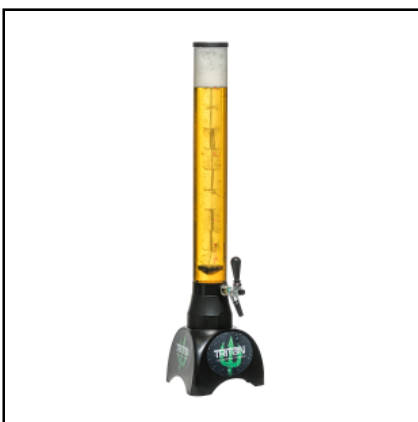

TRITON ORIGINAL

Countertop beer tap

SV2660 - Model - From 2LT.

SV2661 - Model - From 3LT.

SV2662 - Model - From 5LT.