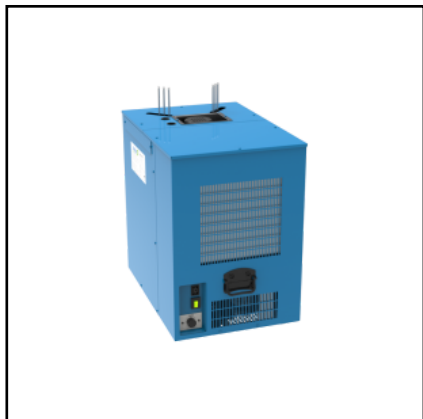

Coolers ▶ Undercounter ▶ Water

ARTICO 70 HORIZONTAL WATER

3 waters (natural cold, cold sparkling, room temperature) ▶ LINES up to 8 ways ☞ COMPR. POWER 1/2 HP
☞ PERFORMANCE 160 LT/H ☞ ICE BANK 25 KG ☞ WATER TUB CAP. 70 LT ‡ DIMENSIONS P 445,00 mm | H
645,00+85,00 mm | L 445,00 mm ✓ INCLUDED Recirculation pump

SV217 - Model - 3 Ways

SV217L5 - Model - 3 Way - 5LT