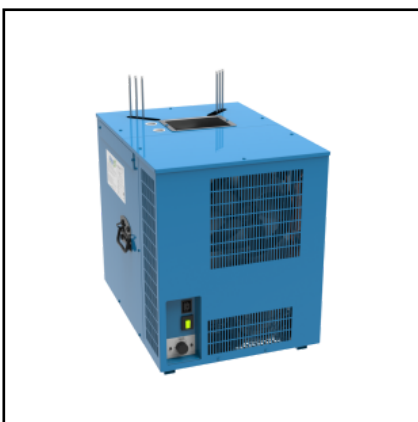

ARTICO 50 HORIZONTAL WATER

3 waters (natural cold, cold sparkling, room temperature) ► LINES up to 6 ways ◻ COMPR. POWER 1/3 HP ◻ PERFORMANCE 130 LT/H ◻ ICE BANK 20 KG ◻ WATER TUB CAP. 50 LT ◻ DIMENSIONS P 605,00 mm | H 555,00+85,00 mm | L 445,00 mm ✓ INCLUDED Recirculation pump

SV216 - Model - 3 Ways