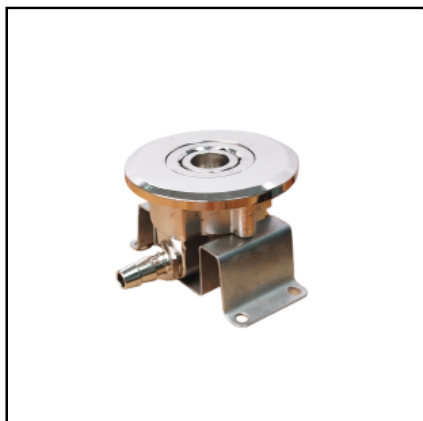

Beer Kegs ▶ Wash Heads

TYPE F KEYKEG WASH HEADS

SV4650 - Model - KeyKeg | F-Type
SV4655 - Model - KeyKeg adapter

TYPE G TRIANGLE WASH HEADS

SV4630 - Model - Triangular | G-Type

TYPE M KOMBI WASH HEADS

SV4635 - Model - Kombi | M-Type