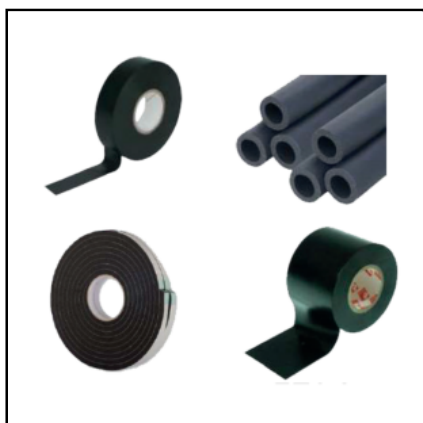

INSULATOR AND TAPES

- SV7900 - Model - Anti-condensation tape 50x3 15mt
- SV7910 - Model - Black insulating tape h19x25 15mt
- SV7920 - Model - Poliet. antigr. black 6x28 (2 metres)
- SV7921 - Model - Poliet. antigr. black 6x18 (2 metres)
- SV7930 - Model - Anti-condensation pipe th.6 hole 12 (2 metres)
- SV7932 - Model - Anti-condensation pipe th.6 hole 18 (2 metres)
- SV7934 - Model - Anti-condensation tube thick. 6x22 int (2 metres)
- SV7936 - Model - Anti-condensation tube thick. 6x22 int (2 metres)
- SV7938 - Model - Anti-condensate pipe of diam. 35x13 (2 metres)
- SV7940 - Model - Anti-condensate pipe of diam. 42x13 (2 metres)