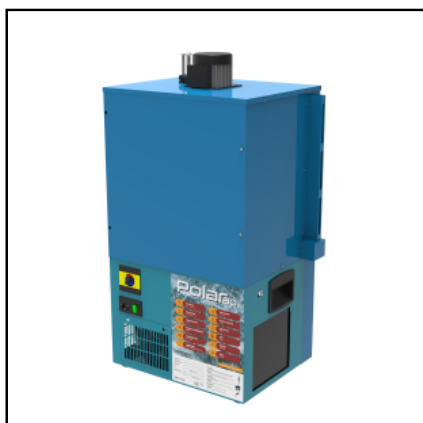

[PROMO] POLAR 80 VERTICAL PRE-MIX

▶ LINES 2 ways ☞ COMPR. POWER 1/4 HP ☞ PERFORMANCE 80 LT/H ☞ ICE BANK 11 KG ☞ WATER TUB CAP. 30 LT ± DIMENSIONS P 328,00 mm | H 775,00+75,00 mm | L 348,00+32,00 mm ✓ INCLUDED Recirculation pump and Alim.24w ac ✗ ADDITIONAL COILS From 3th to 4th way

SV5066FZ - Model - 2 Ways