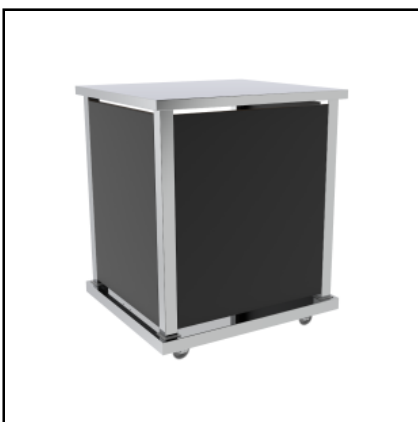

SWIFT SMALL STEEL COUNTER

NEW LINE! Detachable counter made of stainless steel with wheels for moving Optional: rear closing doors

SV6812 - Model - W82 x D75 x H98 CM detachable stainless steel