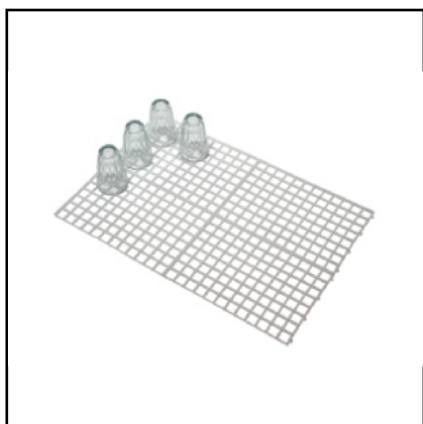

DRIP MATS

SV2630 - Model - 30 x 20 CM