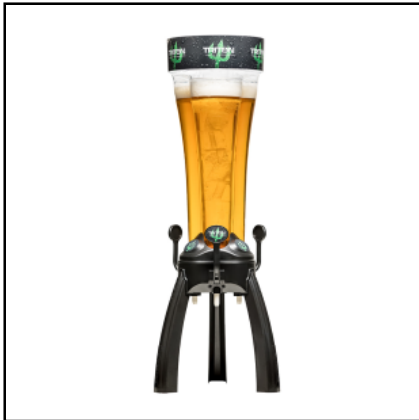

TRITON SKY

Countertop beer tap

SV2675 - Model - From 5LT.