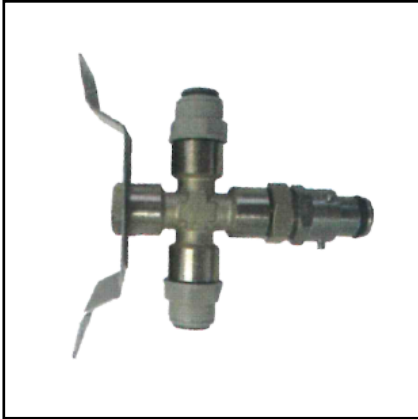

Beer Kegs ▶ Wash Heads

COCA COLA WASH HEADS

SV4640 - Model - Coca Cola 3/8"