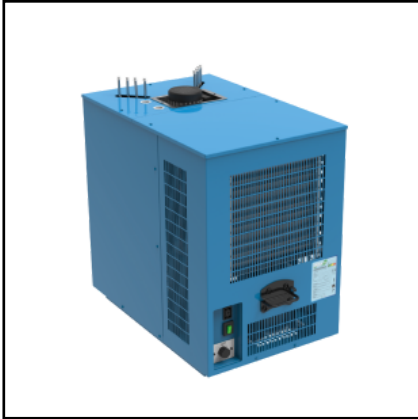

Coolers ▶ Cooling in h2o

ARTICO 90 H. PRE-MIX, IN H2O COOLING

▶ LINES up to 8 ways ✎ COMPR. POWER 3/4 HP ✎ PERFORMANCE 240 LT/H ✎ ICE BANK 40 KG ✎ WATER TUB CAP. 90 LT ✎ DIMENSIONS P 445,00 mm | H 645,00+45,00 mm | L 445,00 mm ✓ INCLUDED Recirculation pump ✎ ADDITIONAL COILS From 1th to 8th way

SV268 - Model - Without coils