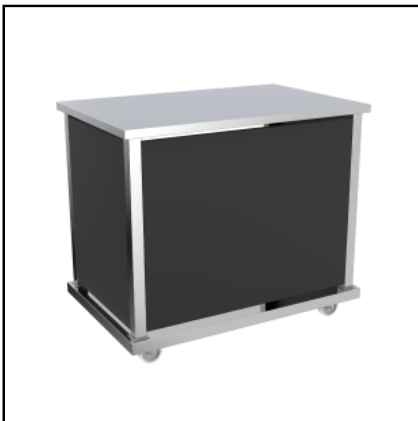

SWIFT MEDIUM STEEL COUNTER

NEW LINE! Detachable counter made of stainless steel with wheels for moving Optional: rear closing doors

SV6821 - Model - W115 x D75 x H100 CM detachable stainless steel