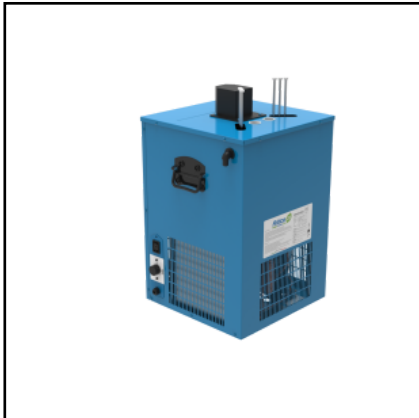

Coolers ▶ Undercounter ▶ Pre-Mix

[PROMO] ARTICO 28 VERTICAL PRE-MIX

▶ LINES up to 4 ways ☞ COMPR. POWER 1/4 HP ☞ PERFORMANCE 75 LT/H ☞ ICE BANK 10 KG ☞ WATER TUB CAP. 20 LT ± DIMENSIONS P 365,00 mm | H 550,00+75,00 mm | L 365,00 mm ✓ INCLUDED Recirculation pump ✗ ADDITIONAL COILS From 1th to 4th way

SV105 - Model - Without coils