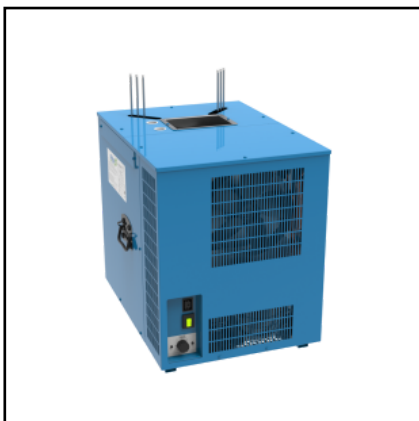

[PROMO] ARTICO 50 HORIZONTAL PRE-MIX

▶ LINES up to 6 ways ☞ COMPR. POWER 1/3 HP ☞ PERFORMANCE 130 LT/H ☞ ICE BANK 20 KG ☞ WATER TUB CAP. 50 LT ± DIMENSIONS P 605,00 mm | H 555,00+85,00 mm | L 445,00 mm ✓ INCLUDED Recirculation pump ✗ ADDITIONAL COILS From 1th to 6th way

SV144 - Model - Without coils