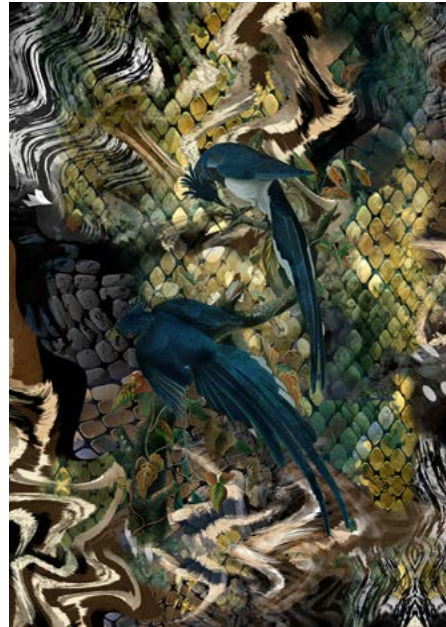

CHIC FOREST

Nature is full of magnificent designs... Harmoniously adapting to every space, this pattern was also inspired by the textures of tropical animals.