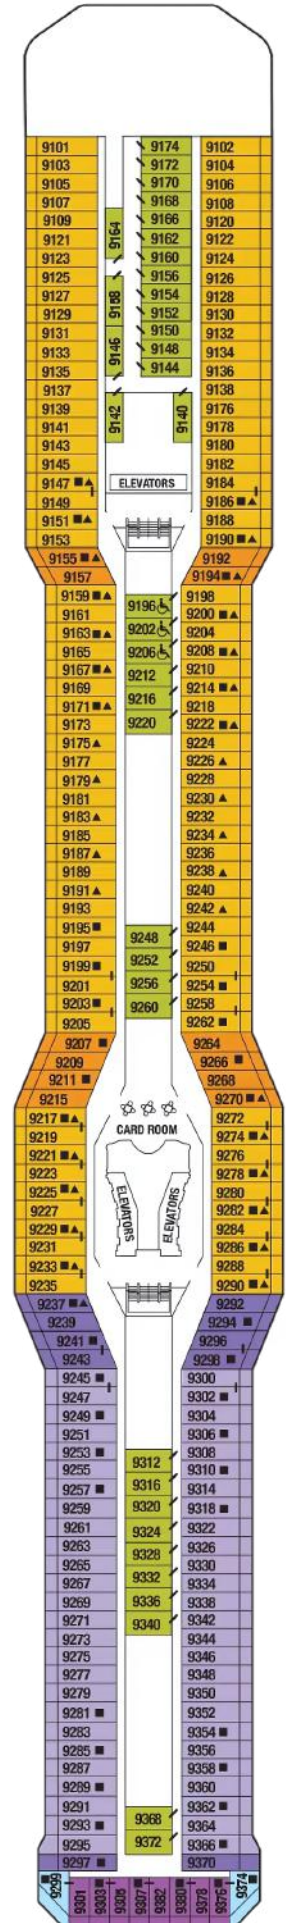

Celebrity
EQUINOX®

DECK 9

STATEROOMS

- Eighty-five percent of staterooms with spacious private verandas
- King sized* Cashmere™ Mattress & eXhale® bedding
- Mini-fridge, plentiful storage, interactive TV
- Concierge Class with personal service and upgrades
- AquaClass® with access to Persian Garden
- The Retreat®, with private sundeck and lounge

CATEGORY	CODE	STATEROOM SQ.FT.	VERANDA SQ.FT.
Penthouse Suite	PS	1,291	389
Royal Suite	RS	590	153
Horizon Suite	HS	575	53 or 105
Celebrity Suite	CS	394	105
Aqua Sky Suite	AS	300	79
Sunset Sky Suite	SS	300	79
Sky Suite	S1	300	79
AquaClass	A1, A2	192	54
Sunset Concierge Class	SC	192	54
Prime Concierge Class	C1	192	54
Concierge Class	C2	192	54
Sunset Veranda	SV	192	54
Deluxe Veranda	DV	192	54
Prime Veranda	V1	192	54
Veranda	V2, V3	194	54
Prime Ocean View	O1	176	
Ocean View	O2	176	
Prime Inside	I1	183 or 200	
Inside	I2	183 or 200	

COMPLIMENTARY DINING DECK

Mast Grill	14
Oceanview Café & Bar	14
Silhouette (main restaurant)	3, 4
Spa Café	12
24-hour room service	

SPECIALTY DINING DECK

Murano	5
Le Petit Chef™ at Qsine®	5
Sushi on Five	5
Tuscan Grille	5
Blu	5
Luminae	3

BARS AND LOUNGES DECK

Café al Bacio & Gelateria	5
Craft Social Bar	4
Ensemble Lounge	5
Martini Bar & Crush	4
Mast Bar	14
Passport Bar	3
Pool Bar	12
Quasar	4
The Retreat Lounge	5
Slush	12
Sunset Bar	15
Sky Observation Lounge	14
World Class Bar	5

ONBOARD VENUES DECK

Celebrity Central	4
Pool Deck	12
Solarium	12
Lawn Club	15
The Theatre	3, 4, 5

More venues:

The Casino on 4. The Shops on 4 and 5. Art Photo Gallery on 5. Celebrity iLoungeSM on 6. Team Earth on 7. Card room on 9. Library on 10 and 11. Fitness center, Persian Garden, and The Spa on 12. Jogging track on 14. Basketball court, Camp at Sea / XClub, Hot Glass Class, and The Studio on 15. The Retreat Sundeck on 16.