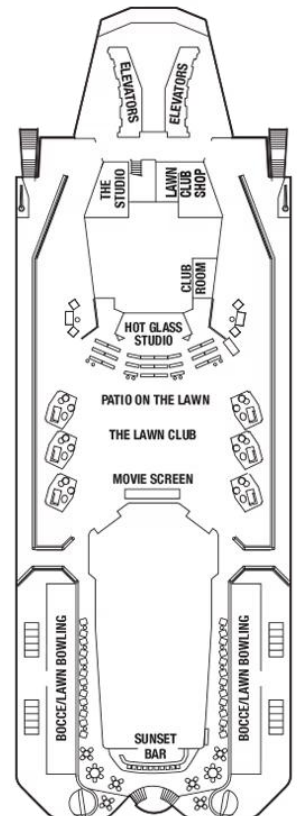

Celebrity
EQUINOX®

DECK 15

STATEROOMS

- Eighty-five percent of staterooms with spacious private verandas
- King sized* Cashmere™ Mattress & eXhale® bedding
- Mini-fridge, plentiful storage, interactive TV
- Concierge Class with personal service and upgrades
- AquaClass® with access to Persian Garden
- The Retreat®, with private sundeck and lounge

CATEGORY	CODE	STATEROOM SQ.FT.	VERANDA SQ.FT.
Penthouse Suite	PS	1,291	389
Royal Suite	RS	590	153
Horizon Suite	HS	575	53 or 105
Celebrity Suite	CS	394	105
Aqua Sky Suite	AS	300	79
Sunset Sky Suite	SS	300	79
Sky Suite	S1	300	79
AquaClass	A1, A2	192	54
Sunset Concierge Class	SC	192	54
Prime Concierge Class	C1	192	54
Concierge Class	C2	192	54
Sunset Veranda	SV	192	54
Deluxe Veranda	DV	192	54
Prime Veranda	V1	192	54
Veranda	V2, V3	194	54
Prime Ocean View	O1	176	
Ocean View	O2	176	
Prime Inside	I1	183 or 200	
Inside	I2	183 or 200	

COMPLIMENTARY DINING DECK

Mast Grill	14
Oceanview Café & Bar	14
Silhouette (main restaurant)	3, 4
Spa Café	12
24-hour room service	

SPECIALTY DINING DECK

Murano	5
Le Petit Chef™ at Qsine®	5
Sushi on Five	5
Tuscan Grille	5
Blu	5
Luminae	3

BARS AND LOUNGES DECK

Café al Bacio & Gelateria	5
Craft Social Bar	4
Ensemble Lounge	5
Martini Bar & Crush	4
Mast Bar	14
Passport Bar	3
Pool Bar	12
Quasar	4
The Retreat Lounge	5
Slush	12
Sunset Bar	15
Sky Observation Lounge	14
World Class Bar	5

ONBOARD VENUES DECK

Celebrity Central	4
Pool Deck	12
Solarium	12
Lawn Club	15
The Theatre	3, 4, 5

More venues:

The Casino on 4. The Shops on 4 and 5. Art Photo Gallery on 5. Celebrity iLoungeSM on 6. Team Earth on 7. Card room on 9. Library on 10 and 11. Fitness center, Persian Garden, and The Spa on 12. Jogging track on 14. Basketball court, Camp at Sea / XClub, Hot Glass Class, and The Studio on 15. The Retreat Sundeck on 16.