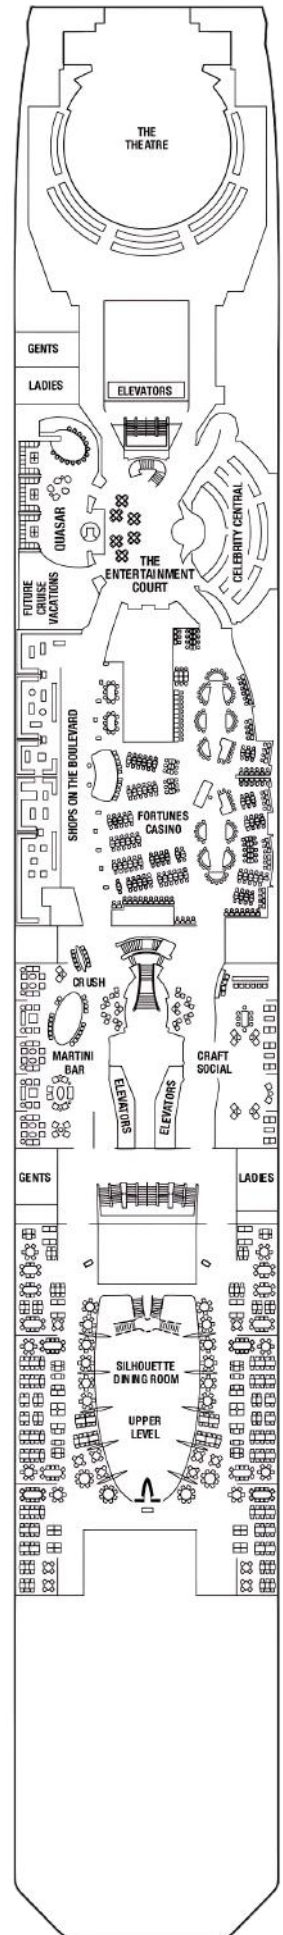

Celebrity
EQUINOX®

DECK 4

STATEROOMS

- Eighty-five percent of staterooms with spacious private verandas
- King sized* Cashmere™ Mattress & eXhale® bedding
- Mini-fridge, plentiful storage, interactive TV
- Concierge Class with personal service and upgrades
- AquaClass® with access to Persian Garden
- The Retreat®, with private sundeck and lounge

CATEGORY	CODE	STATEROOM SQ.FT.	VERANDA SQ.FT.
Penthouse Suite	PS	1,291	389
Royal Suite	RS	590	153
Horizon Suite	HS	575	53 or 105
Celebrity Suite	CS	394	105
Aqua Sky Suite	AS	300	79
Sunset Sky Suite	SS	300	79
Sky Suite	S1	300	79
AquaClass	A1, A2	192	54
Sunset Concierge Class	SC	192	54
Prime Concierge Class	C1	192	54
Concierge Class	C2	192	54
Sunset Veranda	SV	192	54
Deluxe Veranda	DV	192	54
Prime Veranda	V1	192	54
Veranda	V2, V3	194	54
Prime Ocean View	O1	176	
Ocean View	O2	176	
Prime Inside	I1	183 or 200	
Inside	I2	183 or 200	

COMPLIMENTARY DINING DECK

Mast Grill	14
Oceanview Café & Bar	14
Silhouette (main restaurant)	3, 4
Spa Café	12
24-hour room service	

SPECIALTY DINING DECK

Murano	5
Le Petit Chef™ at Qsine®	5
Sushi on Five	5
Tuscan Grille	5
Blu	5
Luminae	3

BARS AND LOUNGES DECK

Café al Bacio & Gelateria	5
Craft Social Bar	4
Ensemble Lounge	5
Martini Bar & Crush	4
Mast Bar	14
Passport Bar	3
Pool Bar	12
Quasar	4
The Retreat Lounge	5
Slush	12
Sunset Bar	15
Sky Observation Lounge	14
World Class Bar	5

ONBOARD VENUES DECK

Celebrity Central	4
Pool Deck	12
Solarium	12
Lawn Club	15
The Theatre	3, 4, 5

More venues:

The Casino on 4. The Shops on 4 and 5. Art Photo Gallery on 5. Celebrity iLoungeSM on 6. Team Earth on 7. Card room on 9. Library on 10 and 11. Fitness center, Persian Garden, and The Spa on 12. Jogging track on 14. Basketball court, Camp at Sea / XClub, Hot Glass Class, and The Studio on 15. The Retreat Sundeck on 16.