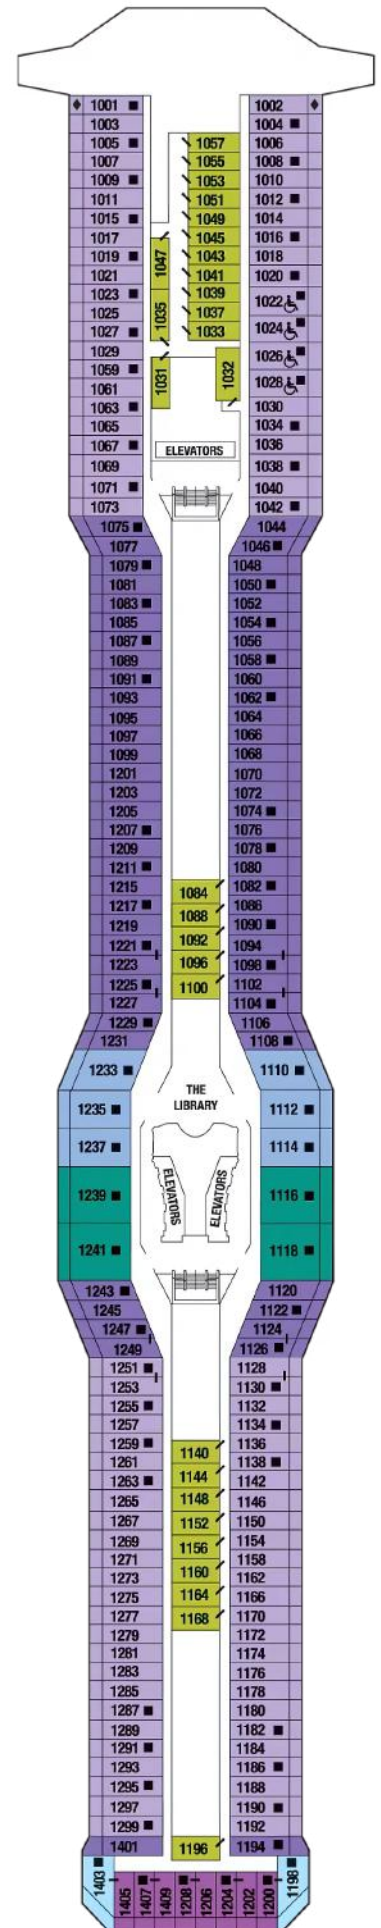

Celebrity
EQUINOX®

STATEROOMS

- Eighty-five percent of staterooms with spacious private verandas
- King sized* Cashmere™ Mattress & eXhale® bedding
- Mini-fridge, plentiful storage, interactive TV
- Concierge Class with personal service and upgrades
- AquaClass® with access to Persian Garden
- The Retreat®, with private sundeck and lounge

CATEGORY	CODE	STATEROOM SQ.FT.	VERANDA SQ.FT.
Penthouse Suite	PS	1,291	389
Royal Suite	RS	590	153
Horizon Suite	HS	575	53 or 105
Celebrity Suite	CS	394	105
Aqua Sky Suite	AS	300	79
Sunset Sky Suite	SS	300	79
Sky Suite	S1	300	79
AquaClass	A1, A2	192	54
Sunset Concierge Class	SC	192	54
Prime Concierge Class	C1	192	54
Concierge Class	C2	192	54
Sunset Veranda	SV	192	54
Deluxe Veranda	DV	192	54
Prime Veranda	V1	192	54
Veranda	V2, V3	194	54
Prime Ocean View	O1	176	
Ocean View	O2	176	
Prime Inside	I1	183 or 200	
Inside	I2	183 or 200	

COMPLIMENTARY DINING DECK

Mast Grill	14
Oceanview Café & Bar	14
Silhouette (main restaurant)	3, 4
Spa Café	12
24-hour room service	

SPECIALTY DINING DECK

Murano	5
Le Petit Chef™ at Qsine®	5
Sushi on Five	5
Tuscan Grille	5
Blu	5
Luminae	3

BARS AND LOUNGES DECK

Café al Bacio & Gelateria	5
Craft Social Bar	4
Ensemble Lounge	5
Martini Bar & Crush	4
Mast Bar	14
Passport Bar	3
Pool Bar	12
Quasar	4
The Retreat Lounge	5
Slush	12
Sunset Bar	15
Sky Observation Lounge	14
World Class Bar	5

ONBOARD VENUES DECK

Celebrity Central	4
Pool Deck	12
Solarium	12
Lawn Club	15
The Theatre	3, 4, 5

More venues:

The Casino on 4. The Shops on 4 and 5. Art Photo Gallery on 5. Celebrity iLoungeSM on 6. Team Earth on 7. Card room on 9. Library on 10 and 11. Fitness center, Persian Garden, and The Spa on 12. Jogging track on 14. Basketball court, Camp at Sea / XClub, Hot Glass Class, and The Studio on 15. The Retreat Sundeck on 16.