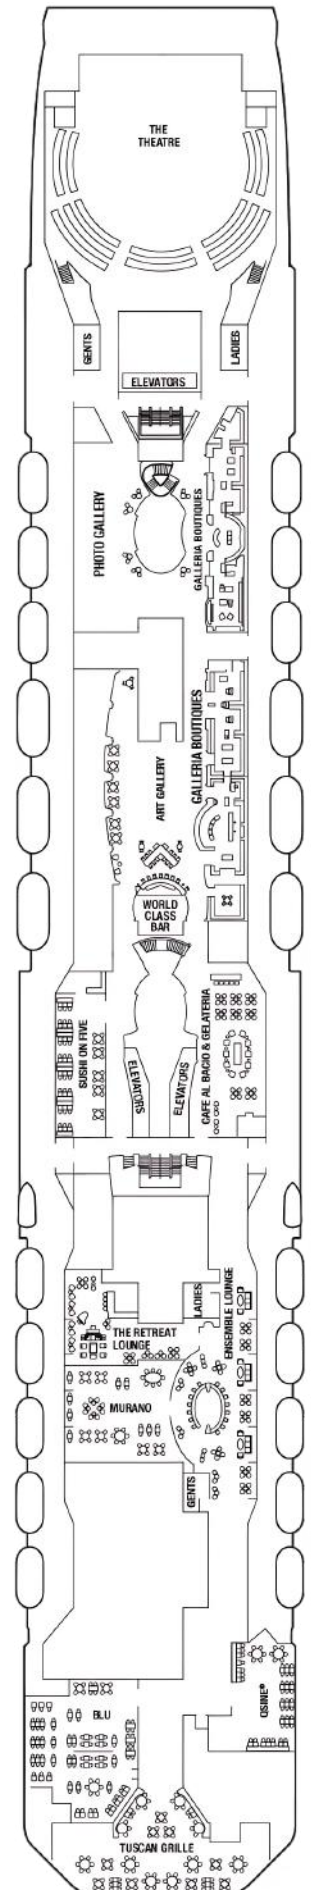

Celebrity
EQUINOX®

DECK 5

STATEROOMS

- Eighty-five percent of staterooms with spacious private verandas
- King sized* Cashmere™ Mattress & eXhale® bedding
- Mini-fridge, plentiful storage, interactive TV
- Concierge Class with personal service and upgrades
- AquaClass® with access to Persian Garden
- The Retreat®, with private sundeck and lounge

CATEGORY	CODE	STATEROOM SQ.FT.	VERANDA SQ.FT.
Penthouse Suite	PS	1,291	389
Royal Suite	RS	590	153
Horizon Suite	HS	575	53 or 105
Celebrity Suite	CS	394	105
Aqua Sky Suite	AS	300	79
Sunset Sky Suite	SS	300	79
Sky Suite	S1	300	79
AquaClass	A1, A2	192	54
Sunset Concierge Class	SC	192	54
Prime Concierge Class	C1	192	54
Concierge Class	C2	192	54
Sunset Veranda	SV	192	54
Deluxe Veranda	DV	192	54
Prime Veranda	V1	192	54
Veranda	V2, V3	194	54
Prime Ocean View	O1	176	
Ocean View	O2	176	
Prime Inside	I1	183 or 200	
Inside	I2	183 or 200	

COMPLIMENTARY DINING DECK

Mast Grill	14
Oceanview Café & Bar	14
Silhouette (main restaurant)	3, 4
Spa Café	12
24-hour room service	

SPECIALTY DINING DECK

Murano	5
Le Petit Chef™ at Qsine®	5
Sushi on Five	5
Tuscan Grille	5
Blu	5
Luminae	3

BARS AND LOUNGES DECK

Café al Bacio & Gelateria	5
Craft Social Bar	4
Ensemble Lounge	5
Martini Bar & Crush	4
Mast Bar	14
Passport Bar	3
Pool Bar	12
Quasar	4
The Retreat Lounge	5
Slush	12
Sunset Bar	15
Sky Observation Lounge	14
World Class Bar	5

ONBOARD VENUES DECK

Celebrity Central	4
Pool Deck	12
Solarium	12
Lawn Club	15
The Theatre	3, 4, 5

More venues:

The Casino on 4. The Shops on 4 and 5. Art Photo Gallery on 5. Celebrity iLoungeSM on 6. Team Earth on 7. Card room on 9. Library on 10 and 11. Fitness center, Persian Garden, and The Spa on 12. Jogging track on 14. Basketball court, Camp at Sea / XClub, Hot Glass Class, and The Studio on 15. The Retreat Sundeck on 16.