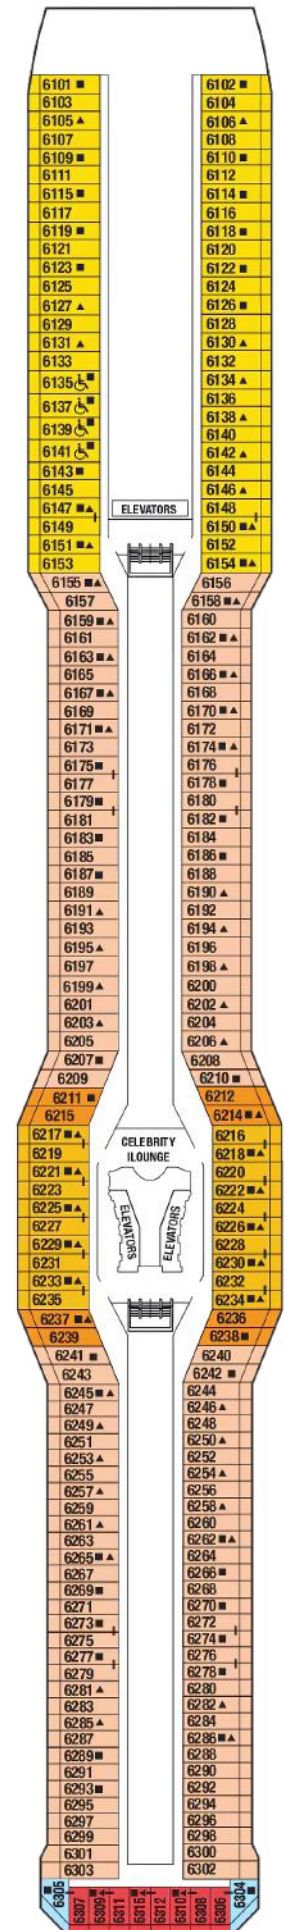

Celebrity
EQUINOX®

DECK 6

STATEROOMS

- Eighty-five percent of staterooms with spacious private verandas
- King sized* Cashmere™ Mattress & eXhale® bedding
- Mini-fridge, plentiful storage, interactive TV
- Concierge Class with personal service and upgrades
- AquaClass® with access to Persian Garden
- The Retreat®, with private sundeck and lounge

CATEGORY	CODE	STATEROOM SQ.FT.	VERANDA SQ.FT.
Penthouse Suite	PS	1,291	389
Royal Suite	RS	590	153
Horizon Suite	HS	575	53 or 105
Celebrity Suite	CS	394	105
Aqua Sky Suite	AS	300	79
Sunset Sky Suite	SS	300	79
Sky Suite	S1	300	79
AquaClass	A1, A2	192	54
Sunset Concierge Class	SC	192	54
Prime Concierge Class	C1	192	54
Concierge Class	C2	192	54
Sunset Veranda	SV	192	54
Deluxe Veranda	DV	192	54
Prime Veranda	V1	192	54
Veranda	V2, V3	194	54
Prime Ocean View	O1	176	
Ocean View	O2	176	
Prime Inside	I1	183 or 200	
Inside	I2	183 or 200	

COMPLIMENTARY DINING DECK

Mast Grill	14
Oceanview Café & Bar	14
Silhouette (main restaurant)	3, 4
Spa Café	12
24-hour room service	

SPECIALTY DINING DECK

Murano	5
Le Petit Chef™ at Qsine®	5
Sushi on Five	5
Tuscan Grille	5
Blu	5
Luminae	3

BARS AND LOUNGES DECK

Café al Bacio & Gelateria	5
Craft Social Bar	4
Ensemble Lounge	5
Martini Bar & Crush	4
Mast Bar	14
Passport Bar	3
Pool Bar	12
Quasar	4
The Retreat Lounge	5
Slush	12
Sunset Bar	15
World Observation Lounge	14
World Class Bar	5

ONBOARD VENUES DECK

Celebrity Central	4
Pool Deck	12
Solarium	12
Lawn Club	15
The Theatre	3, 4, 5

More venues:

The Casino on 4. The Shops on 4 and 5. Art Photo Gallery on 5. Celebrity iLoungeSM on 6. Team Earth on 7. Card room on 9. Library on 10 and 11. Fitness center, Persian Garden, and The Spa on 12. Jogging track on 14. Basketball court, Camp at Sea / XClub, Hot Glass Class, and The Studio on 15. The Retreat Sundeck on 16.