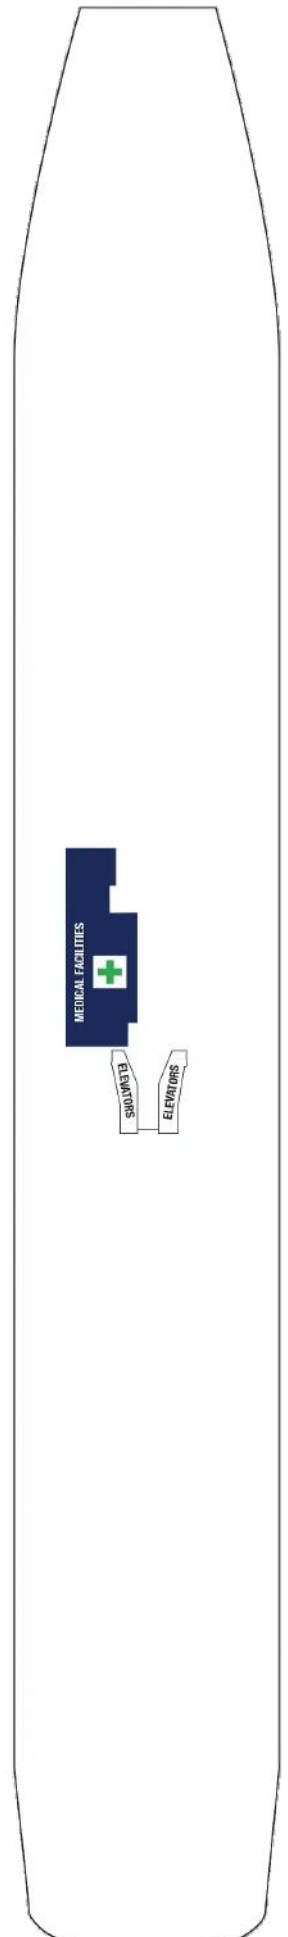

Celebrity
EQUINOX®

DECK 2

STATEROOMS

- Eighty-five percent of staterooms with spacious private verandas
- King sized* Cashmere™ Mattress & eXhale® bedding
- Mini-fridge, plentiful storage, interactive TV
- Concierge Class with personal service and upgrades
- AquaClass® with access to Persian Garden
- The Retreat®, with private sundeck and lounge

CATEGORY	CODE	STATEROOM SQ.FT.	VERANDA SQ.FT.
Penthouse Suite	PS	1,291	389
Royal Suite	RS	590	153
Horizon Suite	HS	575	53 or 105
Celebrity Suite	CS	394	105
Aqua Sky Suite	AS	300	79
Sunset Sky Suite	SS	300	79
Sky Suite	S1	300	79
AquaClass	A1, A2	192	54
Sunset Concierge Class	SC	192	54
Prime Concierge Class	C1	192	54
Concierge Class	C2	192	54
Sunset Veranda	SV	192	54
Deluxe Veranda	DV	192	54
Prime Veranda	V1	192	54
Veranda	V2, V3	194	54
Prime Ocean View	O1	176	
Ocean View	O2	176	
Prime Inside	I1	183 or 200	
Inside	I2	183 or 200	

COMPLIMENTARY DINING DECK

Mast Grill	14
Oceanview Café & Bar	14
Silhouette (main restaurant)	3, 4
Spa Café	12
24-hour room service	

SPECIALTY DINING DECK

Murano	5
Le Petit Chef™ at Qsine®	5
Sushi on Five	5
Tuscan Grille	5
Blu	5
Luminae	3

BARS AND LOUNGES DECK

Café al Bacio & Gelateria	5
Craft Social Bar	4
Ensemble Lounge	5
Martini Bar & Crush	4
Mast Bar	14
Passport Bar	3
Pool Bar	12
Quasar	4
The Retreat Lounge	5
Slush	12
Sunset Bar	15
Sky Observation Lounge	14
World Class Bar	5

ONBOARD VENUES DECK

Celebrity Central	4
Pool Deck	12
Solarium	12
Lawn Club	15
The Theatre	3, 4, 5

More venues:

The Casino on 4. The Shops on 4 and 5. Art Photo Gallery on 5. Celebrity iLoungeSM on 6. Team Earth on 7. Card room on 9. Library on 10 and 11. Fitness center, Persian Garden, and The Spa on 12. Jogging track on 14. Basketball court, Camp at Sea / XClub, Hot Glass Class, and The Studio on 15. The Retreat Sundeck on 16.