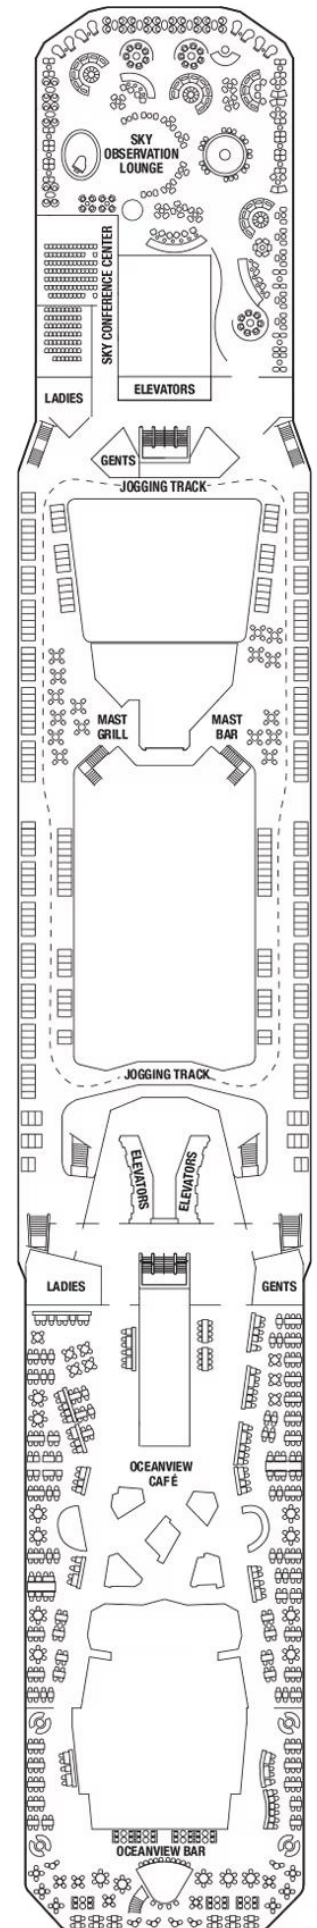

Celebrity
EQUINOX®

DECK 14

STATEROOMS

- Eighty-five percent of staterooms with spacious private verandas
- King sized* Cashmere™ Mattress & eXhale® bedding
- Mini-fridge, plentiful storage, interactive TV
- Concierge Class with personal service and upgrades
- AquaClass® with access to Persian Garden
- The Retreat®, with private sundeck and lounge

CATEGORY	CODE	STATEROOM SQ.FT.	VERANDA SQ.FT.
Penthouse Suite	PS	1,291	389
Royal Suite	RS	590	153
Horizon Suite	HS	575	53 or 105
Celebrity Suite	CS	394	105
Aqua Sky Suite	AS	300	79
Sunset Sky Suite	SS	300	79
Sky Suite	S1	300	79
AquaClass	A1, A2	192	54
Sunset Concierge Class	SC	192	54
Prime Concierge Class	C1	192	54
Concierge Class	C2	192	54
Sunset Veranda	SV	192	54
Deluxe Veranda	DV	192	54
Prime Veranda	V1	192	54
Veranda	V2, V3	194	54
Prime Ocean View	O1	176	
Ocean View	O2	176	
Prime Inside	I1	183 or 200	
Inside	I2	183 or 200	

COMPLIMENTARY DINING DECK

Mast Grill	14
Oceanview Café & Bar	14
Silhouette (main restaurant)	3, 4
Spa Café	12
24-hour room service	

SPECIALTY DINING DECK

Murano	5
Le Petit Chef™ at Qsine®	5
Sushi on Five	5
Tuscan Grille	5
Blu	5
Luminae	3

BARS AND LOUNGES DECK

Café al Bacio & Gelateria	5
Craft Social Bar	4
Ensemble Lounge	5
Martini Bar & Crush	4
Mast Bar	14
Passport Bar	3
Pool Bar	12
Quasar	4
The Retreat Lounge	5
Slush	12
Sunset Bar	15
Sky Observation Lounge	14
World Class Bar	5

ONBOARD VENUES DECK

Celebrity Central	4
Pool Deck	12
Solarium	12
Lawn Club	15
The Theatre	3, 4, 5

More venues:

The Casino on 4. The Shops on 4 and 5. Art Photo Gallery on 5. Celebrity iLoungeSM on 6. Team Earth on 7. Card room on 9. Library on 10 and 11. Fitness center, Persian Garden, and The Spa on 12. Jogging track on 14. Basketball court, Camp at Sea / XClub, Hot Glass Class, and The Studio on 15. The Retreat Sundeck on 16.