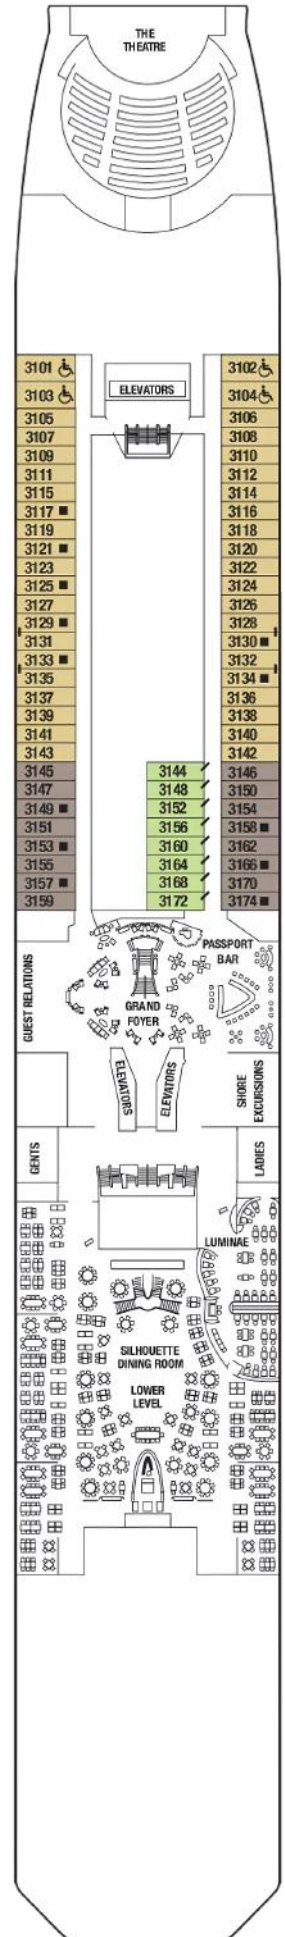

Celebrity
EQUINOX®

DECK 3

STATEROOMS

- Eighty-five percent of staterooms with spacious private verandas
- King sized* Cashmere™ Mattress & eXhale® bedding
- Mini-fridge, plentiful storage, interactive TV
- Concierge Class with personal service and upgrades
- AquaClass® with access to Persian Garden
- The Retreat®, with private sundeck and lounge

CATEGORY	CODE	STATEROOM SQ.FT.	VERANDA SQ.FT.
Penthouse Suite	PS	1,291	389
Royal Suite	RS	590	153
Horizon Suite	HS	575	53 or 105
Celebrity Suite	CS	394	105
Aqua Sky Suite	AS	300	79
Sunset Sky Suite	SS	300	79
Sky Suite	S1	300	79
AquaClass	A1, A2	192	54
Sunset Concierge Class	SC	192	54
Prime Concierge Class	C1	192	54
Concierge Class	C2	192	54
Sunset Veranda	SV	192	54
Deluxe Veranda	DV	192	54
Prime Veranda	V1	192	54
Veranda	V2, V3	194	54
Prime Ocean View	O1	176	
Ocean View	O2	176	
Prime Inside	I1	183 or 200	
Inside	I2	183 or 200	

COMPLIMENTARY DINING DECK

Mast Grill	14
Oceanview Café & Bar	14
Silhouette (main restaurant)	3, 4
Spa Café	12
24-hour room service	

SPECIALTY DINING DECK

Murano	5
Le Petit Chef™ at Qsine®	5
Sushi on Five	5
Tuscan Grille	5
Blu	5
Luminae	3

BARS AND LOUNGES DECK

Café al Bacio & Gelateria	5
Craft Social Bar	4
Ensemble Lounge	5
Martini Bar & Crush	4
Mast Bar	14
Passport Bar	3
Pool Bar	12
Quasar	4
The Retreat Lounge	5
Slush	12
Sunset Bar	15
Sky Observation Lounge	14
World Class Bar	5

ONBOARD VENUES DECK

Celebrity Central	4
Pool Deck	12
Solarium	12
Lawn Club	15
The Theatre	3, 4, 5

More venues:

The Casino on 4. The Shops on 4 and 5. Art Photo Gallery on 5. Celebrity iLoungeSM on 6. Team Earth on 7. Card room on 9. Library on 10 and 11. Fitness center, Persian Garden, and The Spa on 12. Jogging track on 14. Basketball court, Camp at Sea / XClub, Hot Glass Class, and The Studio on 15. The Retreat Sundeck on 16.