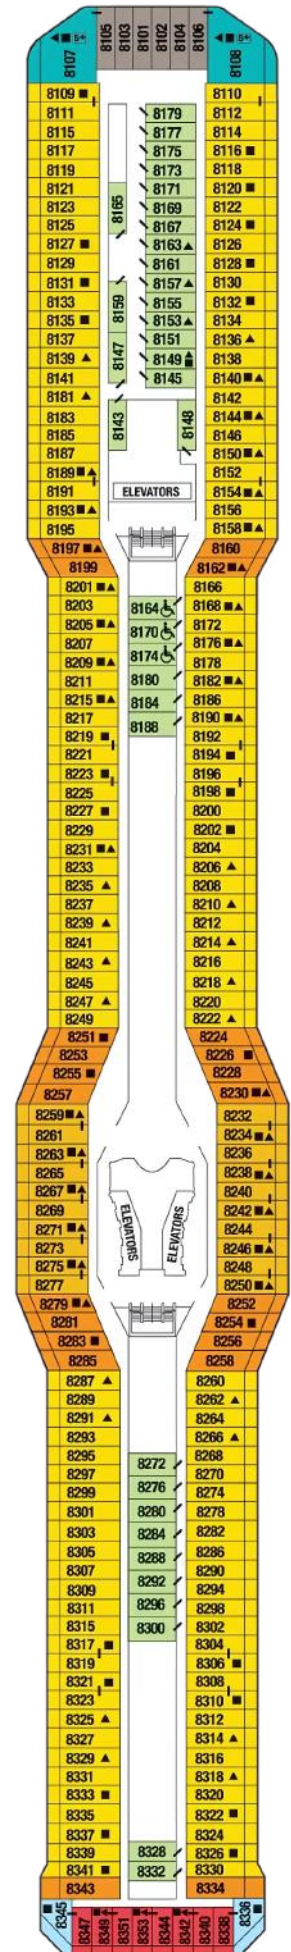

Celebrity
EQUINOX®

DECK 8

STATEROOMS

- Eighty-five percent of staterooms with spacious private verandas
- King sized* Cashmere™ Mattress & eXhale® bedding
- Mini-fridge, plentiful storage, interactive TV
- Concierge Class with personal service and upgrades
- AquaClass® with access to Persian Garden
- The Retreat®, with private sundeck and lounge

CATEGORY	CODE	STATEROOM SQ.FT.	VERANDA SQ.FT.
Penthouse Suite	PS	1,291	389
Royal Suite	RS	590	153
Horizon Suite	HS	575	53 or 105
Celebrity Suite	CS	394	105
Aqua Sky Suite	AS	300	79
Sunset Sky Suite	SS	300	79
Sky Suite	S1	300	79
AquaClass	A1, A2	192	54
Sunset Concierge Class	SC	192	54
Prime Concierge Class	C1	192	54
Concierge Class	C2	192	54
Sunset Veranda	SV	192	54
Deluxe Veranda	DV	192	54
Prime Veranda	V1	192	54
Veranda	V2, V3	194	54
Prime Ocean View	O1	176	
Ocean View	O2	176	
Prime Inside	I1	183 or 200	
Inside	I2	183 or 200	

COMPLIMENTARY DINING DECK

Mast Grill	14
Oceanview Café & Bar	14
Silhouette (main restaurant)	3, 4
Spa Café	12
24-hour room service	

SPECIALTY DINING DECK

Murano	5
Le Petit Chef™ at Qsine®	5
Sushi on Five	5
Tuscan Grille	5
Blu	5
Luminae	3

BARS AND LOUNGES DECK

Café al Bacio & Gelateria	5
Craft Social Bar	4
Ensemble Lounge	5
Martini Bar & Crush	4
Mast Bar	14
Passport Bar	3
Pool Bar	12
Quasar	4
The Retreat Lounge	5
Slush	12
Sunset Bar	15
Sky Observation Lounge	14
World Class Bar	5

ONBOARD VENUES DECK

Celebrity Central	4
Pool Deck	12
Solarium	12
Lawn Club	15
The Theatre	3, 4, 5

More venues:

The Casino on 4. The Shops on 4 and 5. Art Photo Gallery on 5. Celebrity iLoungeSM on 6. Team Earth on 7. Card room on 9. Library on 10 and 11. Fitness center, Persian Garden, and The Spa on 12. Jogging track on 14. Basketball court, Camp at Sea / XClub, Hot Glass Class, and The Studio on 15. The Retreat Sundeck on 16.