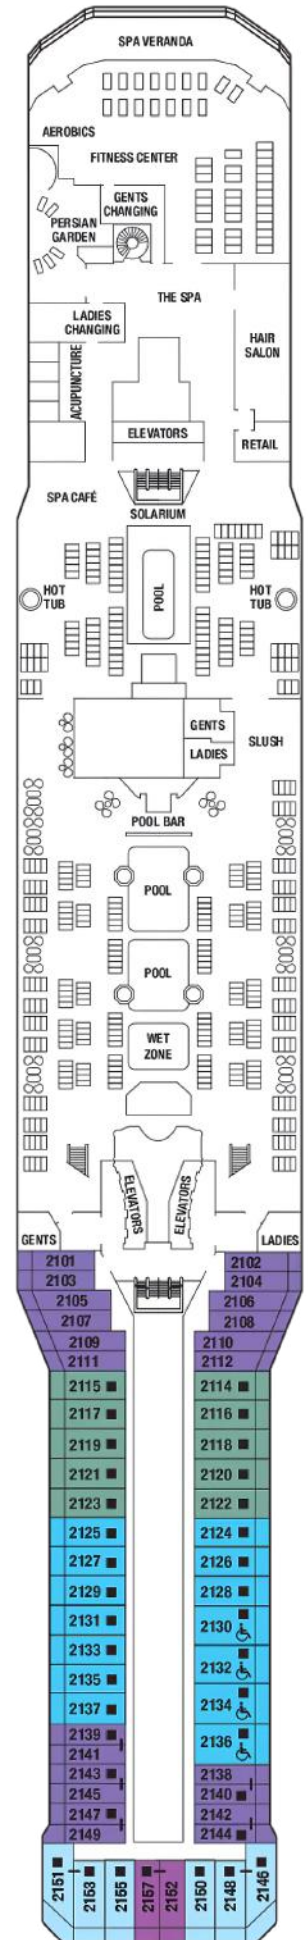

Celebrity
EQUINOX®

STATEROOMS

- Eighty-five percent of staterooms with spacious private verandas
- King sized* Cashmere™ Mattress & eXhale® bedding
- Mini-fridge, plentiful storage, interactive TV
- Concierge Class with personal service and upgrades
- AquaClass® with access to Persian Garden
- The Retreat®, with private sundeck and lounge

CATEGORY	CODE	STATEROOM SQ.FT.	VERANDA SQ.FT.
Penthouse Suite	PS	1,291	389
Royal Suite	RS	590	153
Horizon Suite	HS	575	53 or 105
Celebrity Suite	CS	394	105
Aqua Sky Suite	AS	300	79
Sunset Sky Suite	SS	300	79
Sky Suite	S1	300	79
AquaClass	A1, A2	192	54
Sunset Concierge Class	SC	192	54
Prime Concierge Class	C1	192	54
Concierge Class	C2	192	54
Sunset Veranda	SV	192	54
Deluxe Veranda	DV	192	54
Prime Veranda	V1	192	54
Veranda	V2, V3	194	54
Prime Ocean View	O1	176	
Ocean View	O2	176	
Prime Inside	I1	183 or 200	
Inside	I2	183 or 200	

COMPLIMENTARY DINING DECK

Mast Grill	14
Oceanview Café & Bar	14
Silhouette (main restaurant)	3, 4
Spa Café	12
24-hour room service	

SPECIALTY DINING DECK

Murano	5
Le Petit Chef™ at Qsine®	5
Sushi on Five	5
Tuscan Grille	5
Blu	5
Luminae	3

BARS AND LOUNGES DECK

Café al Bacio & Gelateria	5
Craft Social Bar	4
Ensemble Lounge	5
Martini Bar & Crush	4
Mast Bar	14
Passport Bar	3
Pool Bar	12
Quasar	4
The Retreat Lounge	5
Slush	12
Sunset Bar	15
Sky Observation Lounge	14
World Class Bar	5

ONBOARD VENUES DECK

Celebrity Central	4
Pool Deck	12
Solarium	12
Lawn Club	15
The Theatre	3, 4, 5

More venues:

The Casino on 4. The Shops on 4 and 5. Art Photo Gallery on 5. Celebrity iLoungeSM on 6. Team Earth on 7. Card room on 9. Library on 10 and 11. Fitness center, Persian Garden, and The Spa on 12. Jogging track on 14. Basketball court, Camp at Sea / XClub, Hot Glass Class, and The Studio on 15. The Retreat Sundeck on 16.