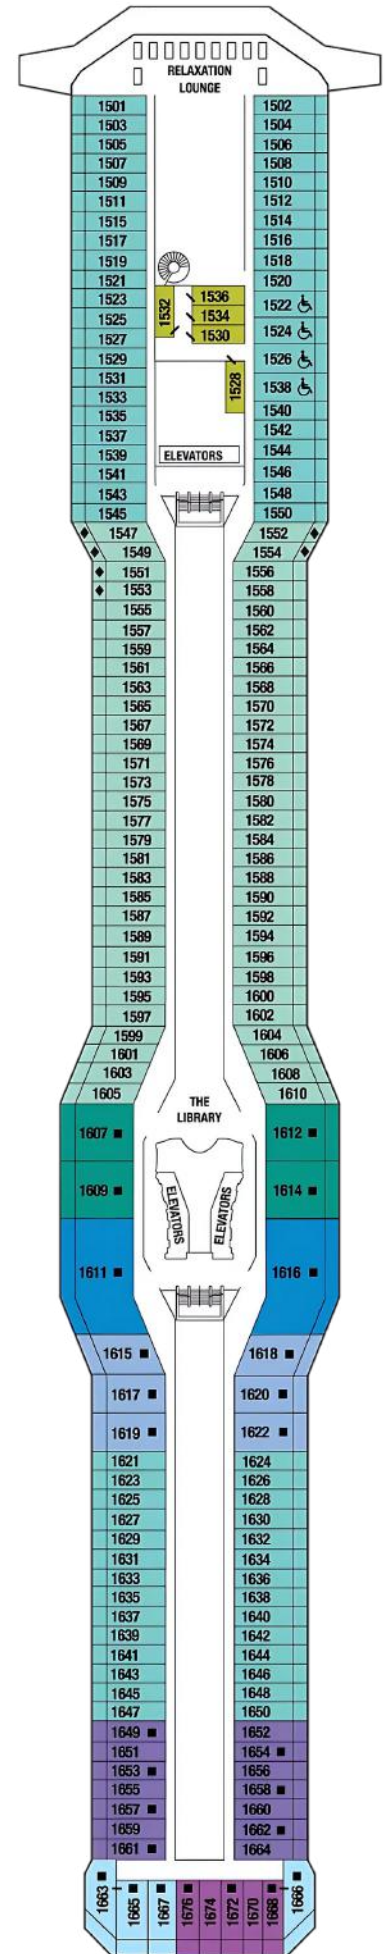

Celebrity
EQUINOX®

STATEROOMS

- Eighty-five percent of staterooms with spacious private verandas
- King sized* Cashmere™ Mattress & eXhale® bedding
- Mini-fridge, plentiful storage, interactive TV
- Concierge Class with personal service and upgrades
- AquaClass® with access to Persian Garden
- The Retreat®, with private sundeck and lounge

CATEGORY	CODE	STATEROOM SQ.FT.	VERANDA SQ.FT.
Penthouse Suite	PS	1,291	389
Royal Suite	RS	590	153
Horizon Suite	HS	575	53 or 105
Celebrity Suite	CS	394	105
Aqua Sky Suite	AS	300	79
Sunset Sky Suite	SS	300	79
Sky Suite	S1	300	79
AquaClass	A1, A2	192	54
Sunset Concierge Class	SC	192	54
Prime Concierge Class	C1	192	54
Concierge Class	C2	192	54
Sunset Veranda	SV	192	54
Deluxe Veranda	DV	192	54
Prime Veranda	V1	192	54
Veranda	V2, V3	194	54
Prime Ocean View	O1	176	
Ocean View	O2	176	
Prime Inside	I1	183 or 200	
Inside	I2	183 or 200	

COMPLIMENTARY DINING DECK

Mast Grill	14
Oceanview Café & Bar	14
Silhouette (main restaurant)	3, 4
Spa Café	12
24-hour room service	

SPECIALTY DINING DECK

Murano	5
Le Petit Chef™ at Qsine®	5
Sushi on Five	5
Tuscan Grille	5
Blu	5
Luminae	3

BARS AND LOUNGES DECK

Café al Bacio & Gelateria	5
Craft Social Bar	4
Ensemble Lounge	5
Martini Bar & Crush	4
Mast Bar	14
Passport Bar	3
Pool Bar	12
Quasar	4
The Retreat Lounge	5
Slush	12
Sunset Bar	15
Sky Observation Lounge	14
World Class Bar	5

ONBOARD VENUES DECK

Celebrity Central	4
Pool Deck	12
Solarium	12
Lawn Club	15
The Theatre	3, 4, 5

More venues:

The Casino on 4. The Shops on 4 and 5. Art Photo Gallery on 5. Celebrity iLoungeSM on 6. Team Earth on 7. Card room on 9. Library on 10 and 11. Fitness center, Persian Garden, and The Spa on 12. Jogging track on 14. Basketball court, Camp at Sea / XClub, Hot Glass Class, and The Studio on 15. The Retreat Sundeck on 16.