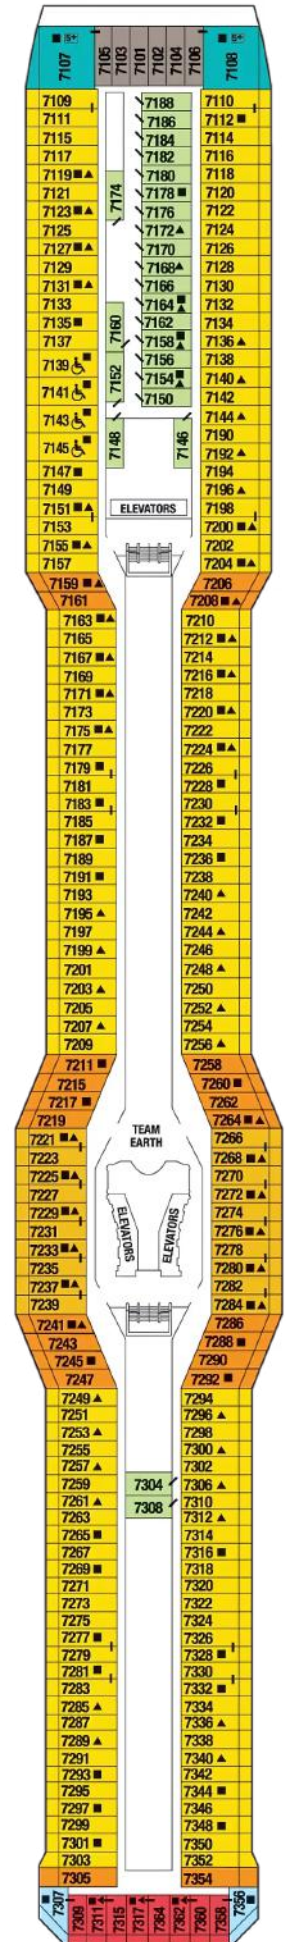

Celebrity
EQUINOX®

DECK 7

STATEROOMS

- Eighty-five percent of staterooms with spacious private verandas
- King sized* Cashmere™ Mattress & eXhale® bedding
- Mini-fridge, plentiful storage, interactive TV
- Concierge Class with personal service and upgrades
- AquaClass® with access to Persian Garden
- The Retreat®, with private sundeck and lounge

CATEGORY	CODE	STATEROOM SQ.FT.	VERANDA SQ.FT.
Penthouse Suite	PS	1,291	389
Royal Suite	RS	590	153
Horizon Suite	HS	575	53 or 105
Celebrity Suite	CS	394	105
Aqua Sky Suite	AS	300	79
Sunset Sky Suite	SS	300	79
Sky Suite	S1	300	79
AquaClass	A1, A2	192	54
Sunset Concierge Class	SC	192	54
Prime Concierge Class	C1	192	54
Concierge Class	C2	192	54
Sunset Veranda	SV	192	54
Deluxe Veranda	DV	192	54
Prime Veranda	V1	192	54
Veranda	V2, V3	194	54
Prime Ocean View	O1	176	
Ocean View	O2	176	
Prime Inside	I1	183 or 200	
Inside	I2	183 or 200	

COMPLIMENTARY DINING DECK

Mast Grill	14
Oceanview Café & Bar	14
Silhouette (main restaurant)	3, 4
Spa Café	12
24-hour room service	

SPECIALTY DINING DECK

Murano	5
Le Petit Chef™ at Qsine®	5
Sushi on Five	5
Tuscan Grille	5
Blu	5
Luminae	3

BARS AND LOUNGES DECK

Café al Bacio & Gelateria	5
Craft Social Bar	4
Ensemble Lounge	5
Martini Bar & Crush	4
Mast Bar	14
Passport Bar	3
Pool Bar	12
Quasar	4
The Retreat Lounge	5
Slush	12
Sunset Bar	15
Sky Observation Lounge	14
World Class Bar	5

ONBOARD VENUES DECK

Celebrity Central	4
Pool Deck	12
Solarium	12
Lawn Club	15
The Theatre	3, 4, 5

More venues:

The Casino on 4. The Shops on 4 and 5. Art Photo Gallery on 5. Celebrity iLoungeSM on 6. Team Earth on 7. Card room on 9. Library on 10 and 11. Fitness center, Persian Garden, and The Spa on 12. Jogging track on 14. Basketball court, Camp at Sea / XClub, Hot Glass Class, and The Studio on 15. The Retreat Sundeck on 16.