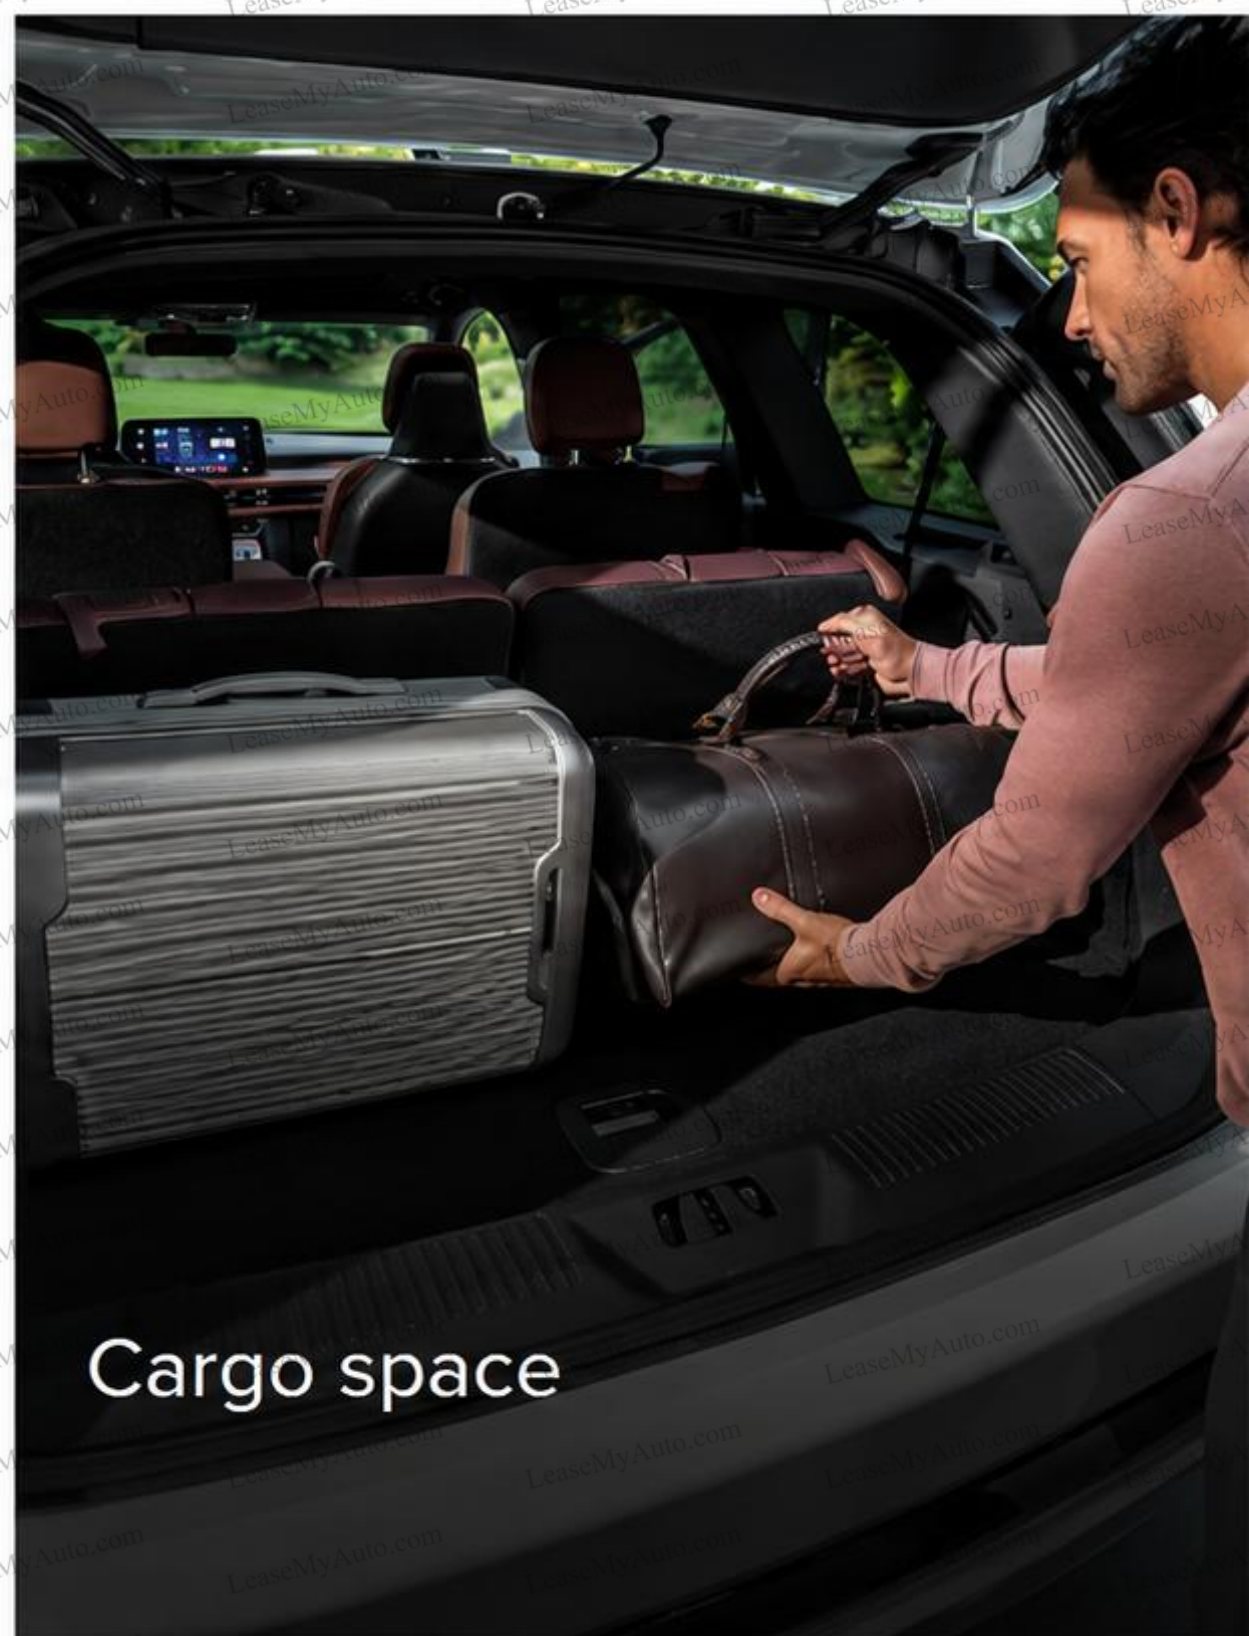

Cargo space