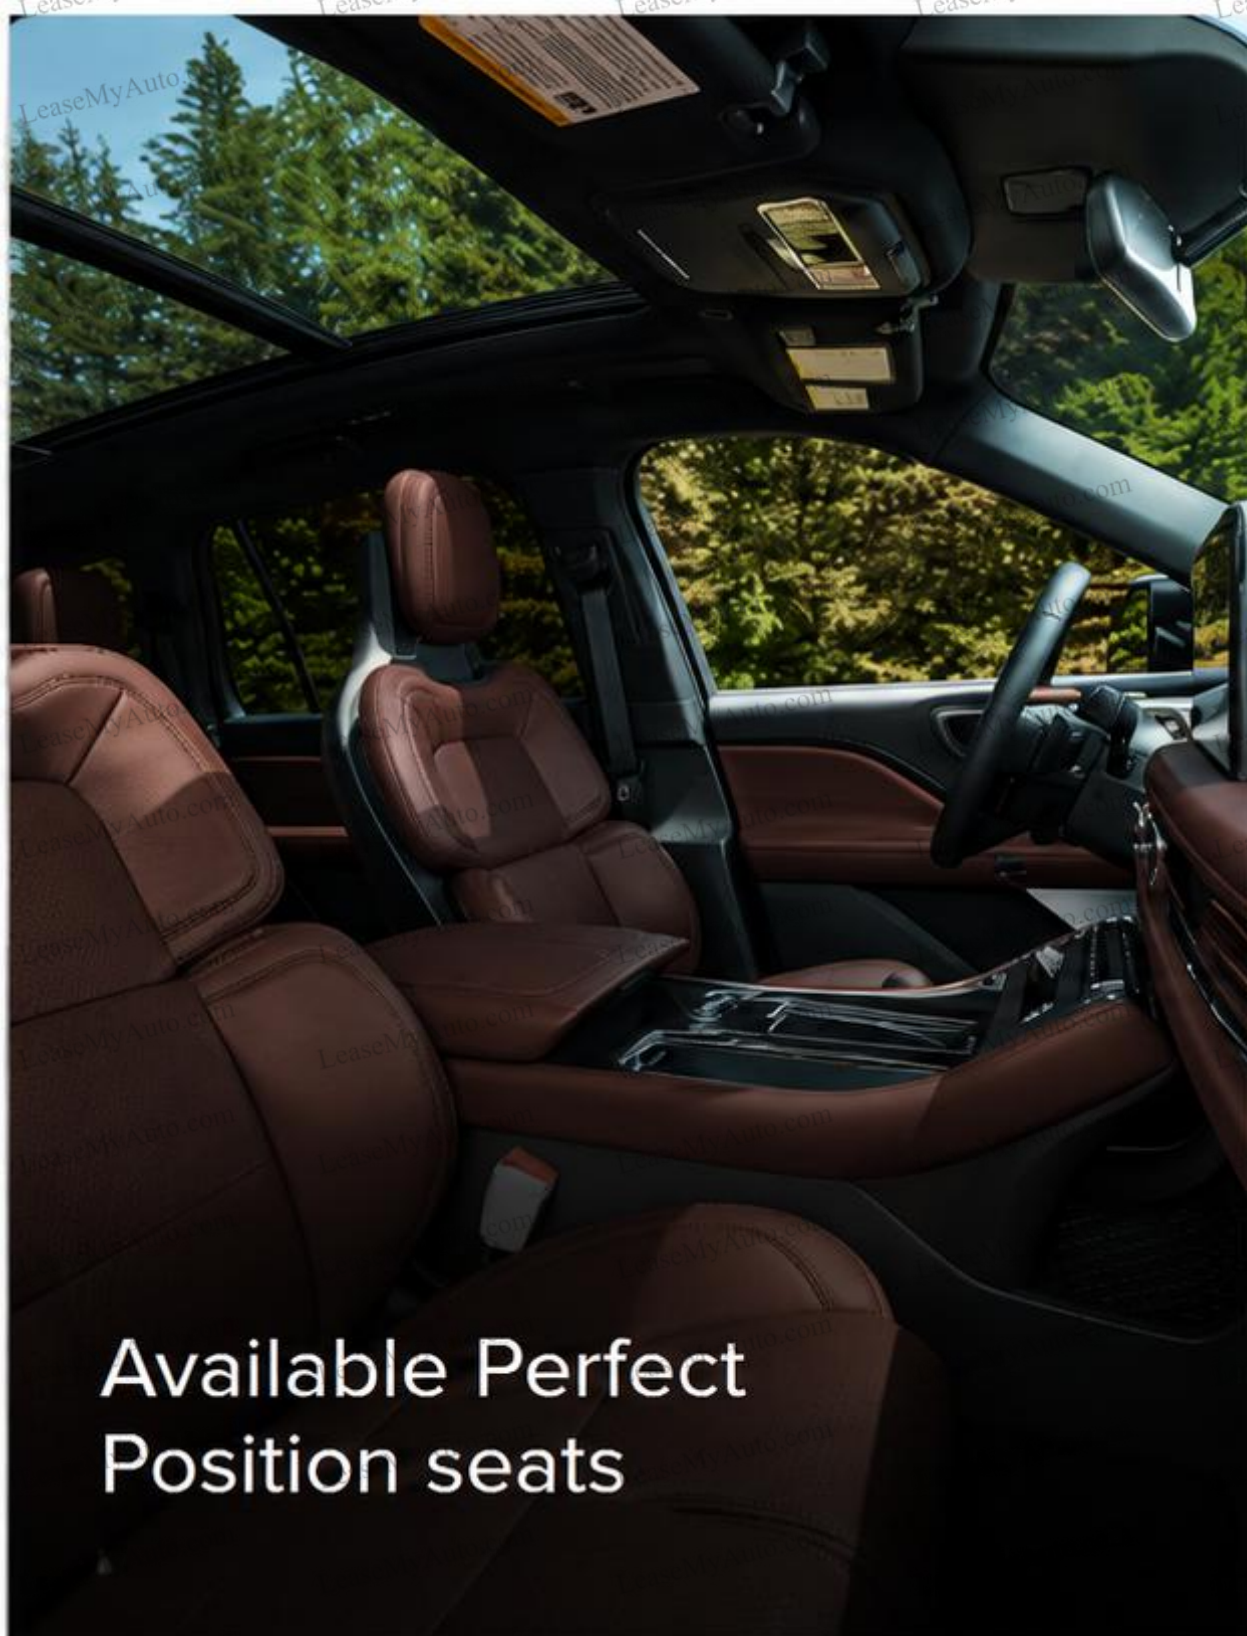

Available Perfect
Position seats