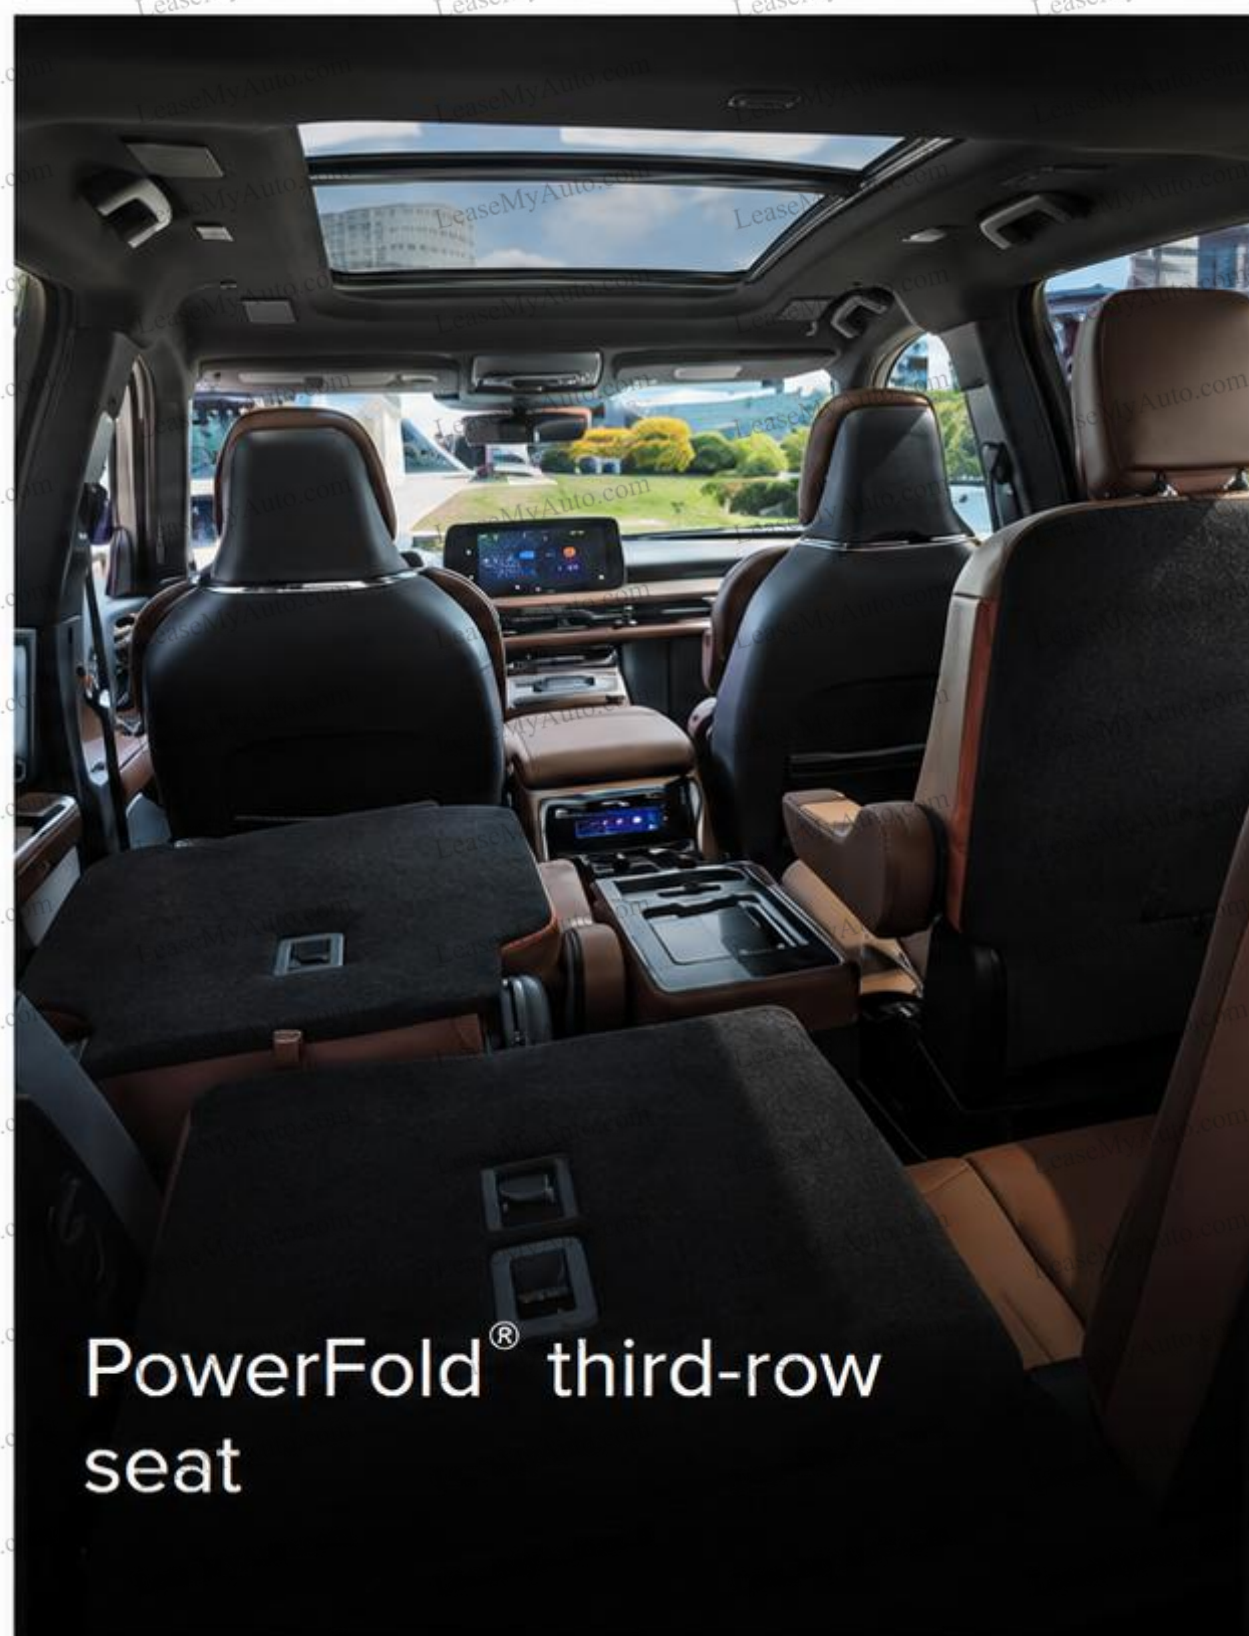

PowerFold® third-row
seat