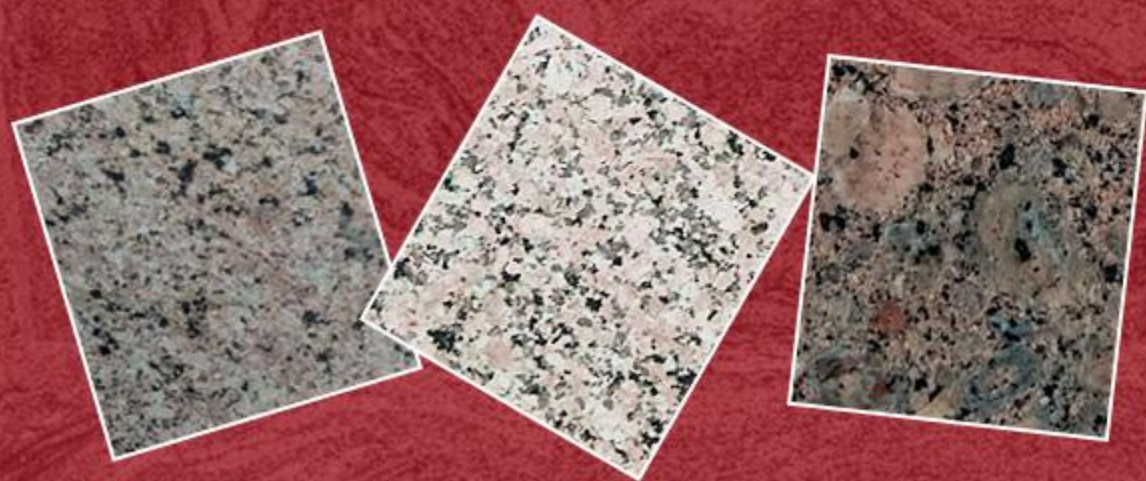

+91-9694008913

pearsgranites@gmail.com