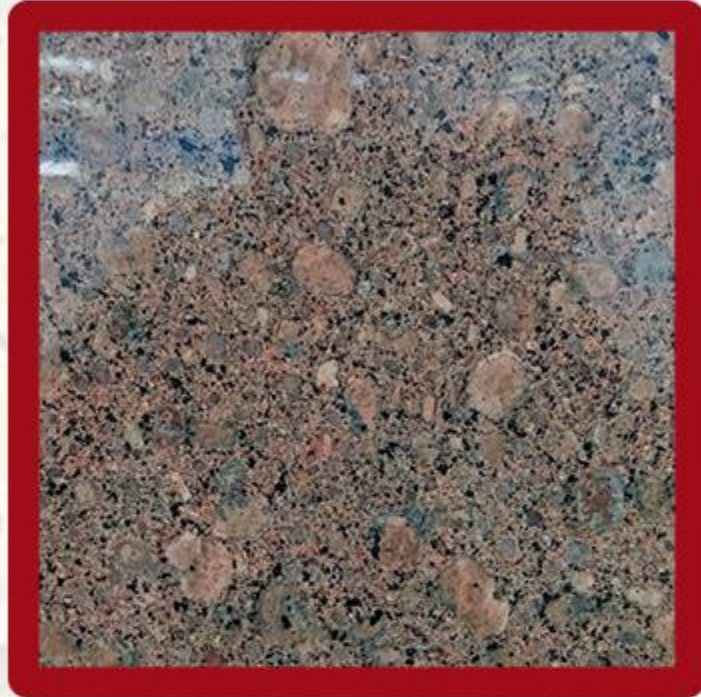

NORTH INDIAN GRANITE

 +91-9694008913

pearsgranites@gmail.com

Copper Silk Granite

Copper Silk Granite from Pears granite is a North Indian natural stone with a glistening beige surface. Interestingly, the thing that gives an edge to the stone is its surface having speckles of brown, white, and pink tones scattered all over the stone.