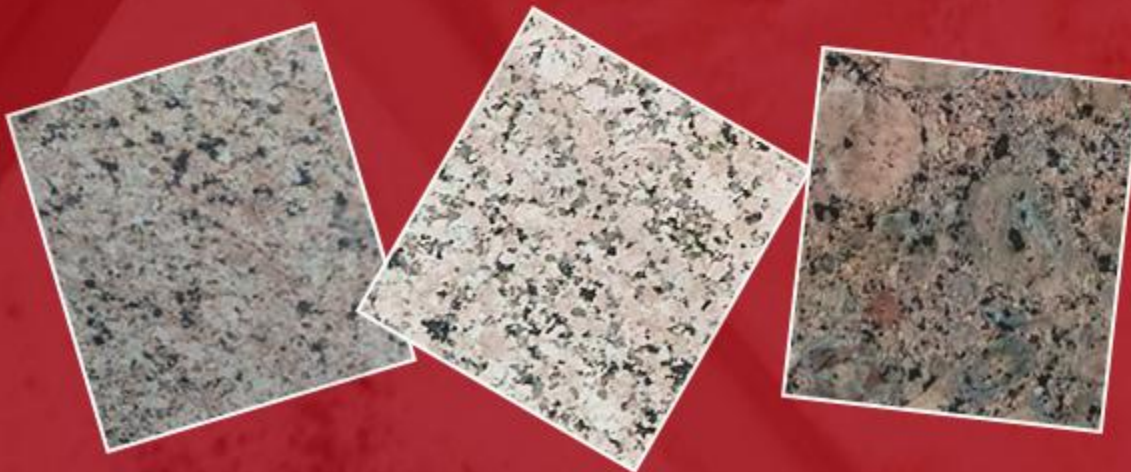

NORTH INDIAN GRANITE

 +91-9694008913

pearsgranites@gmail.com

Copper Silk Granite

Copper Silk Granite from Pears granite is a North Indian natural stone with a glistening beige surface. Interestingly, the thing that gives an edge to the stone is its surface having speckles of brown, white, and pink tones scattered all over the stone.