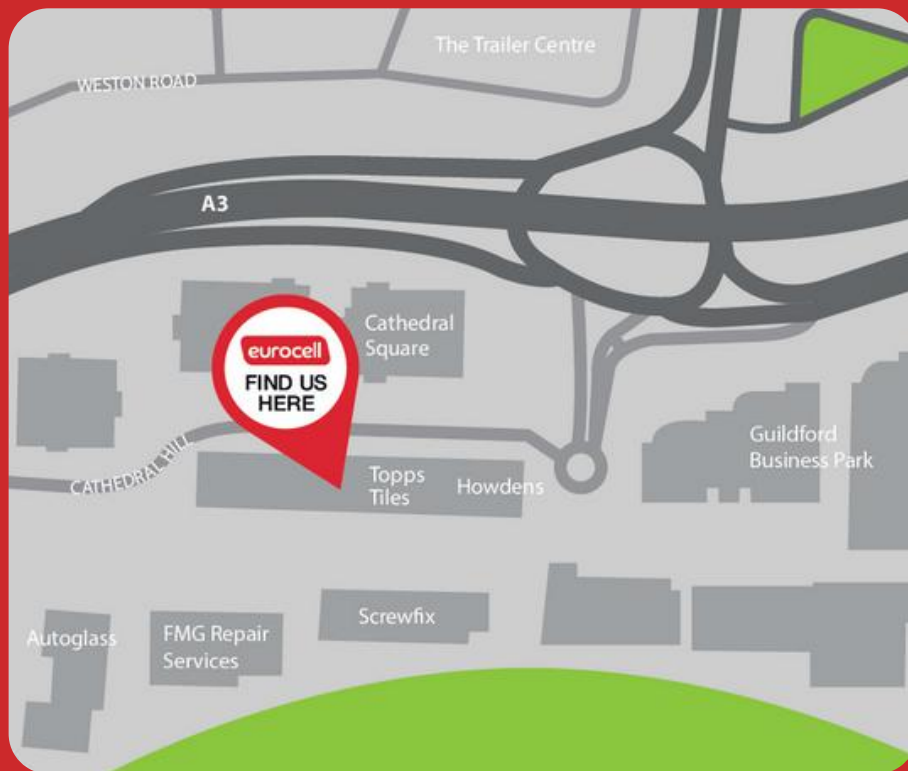

EUROCELL BRANCH NETWORK THE ONE-STOP SHOP FOR INSTALLERS

GUILDFORD Open 6 days a week

Unit 1D, Cathedral Hill Industrial Estate
Guildford, Surrey **GU2 7YB**

t: 01483 563423 e: guildford@eurocell.co.uk
opens Mon-Fri 7.30am-4.30pm & Sat 8.00am-12.00pm

eurocell

Discover our massive range of windows, doors, roofline, rainwater, roofing, cladding, fencing and decking just off A3