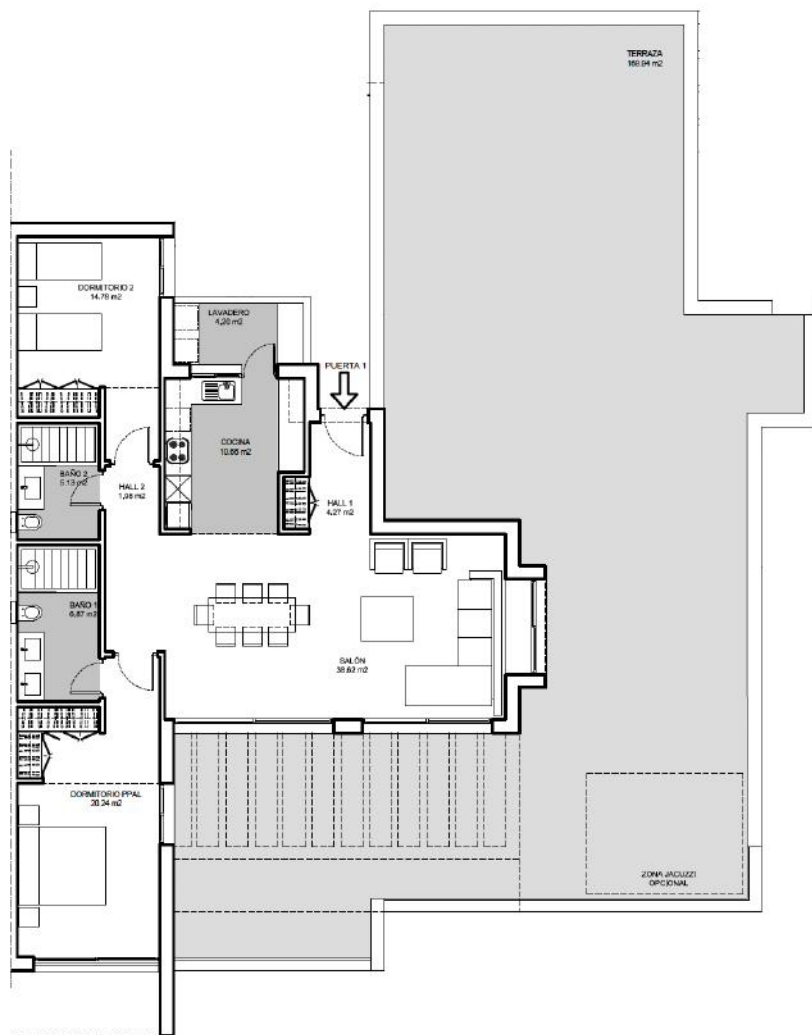

Discover modern luxury living in this breathtaking 2-bedroom penthouse, nestled in the heart of Estepona's prestigious Las Mesas neighborhood. With panoramic views and over 150 square metres of internal living space, this brand new penthouse sets a new standard for contemporary coastal living.

Scenic 4-2-1
ESTEPONA

Scenic 4-2-1
ESTEPONA

Scenic 4-2-1
ESTEPONA

Scenic 4-2-1
ESTEPONA

Scenic 4-2-1
ESTEPONA

Scenic 4-2-1
ESTEPONA

Scenic 4-2-1
ESTEPONA

Scenic 4-2-1
ESTEPONA

Scenic 4-2-1
ESTEPONA

Scenic 4-2-1
 ESTEPONA

Scenic 4-2-1

E S T E P O N A