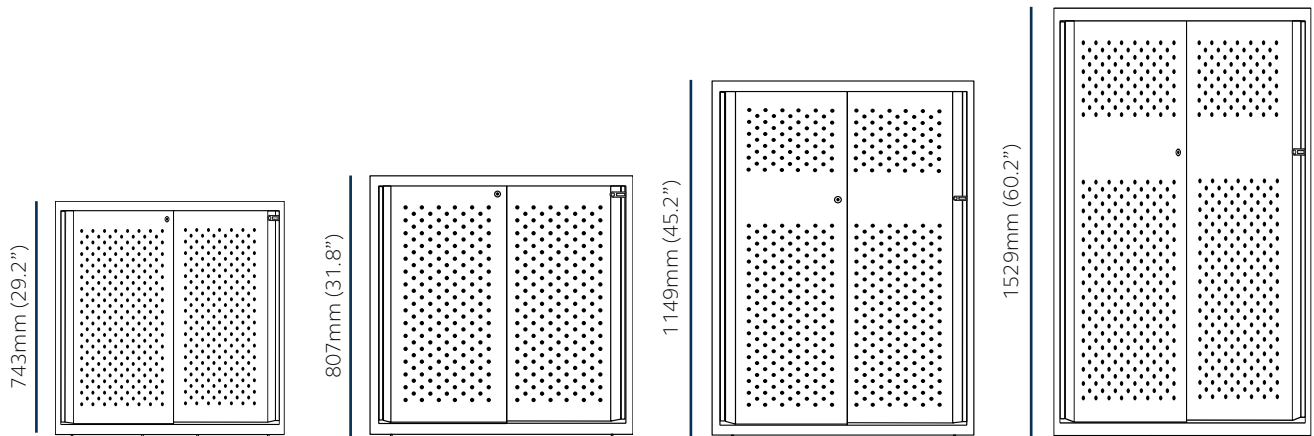

Range Overview

All Glide units are 470mm (18.5") deep.

Available in 6 widths: 800mm (31.5"), 1000mm (39.4"), 1200mm (47.2"), 1600mm (63"), 2000mm (78.4") & 2400mm (94.5")