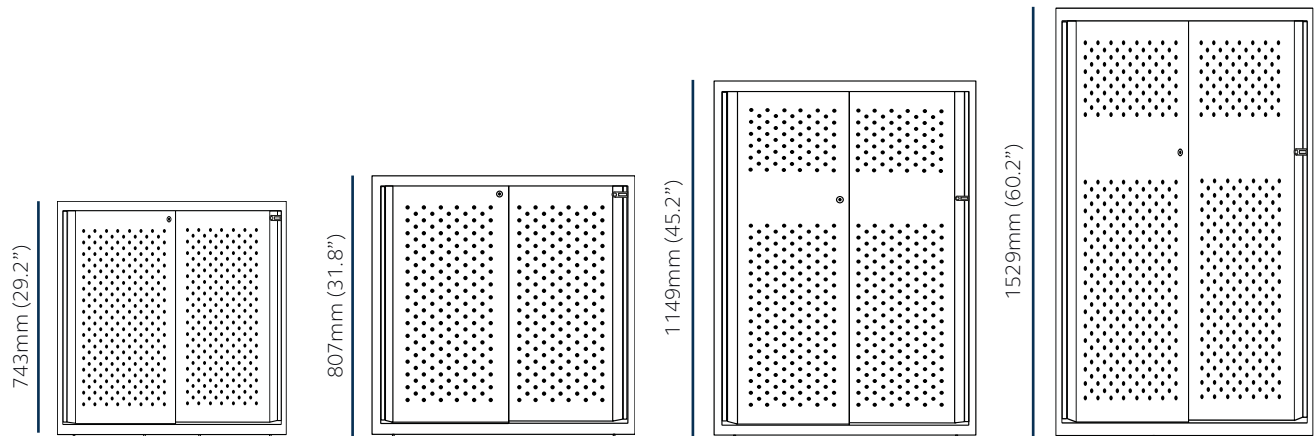

Range Overview

All Glide units are 470mm (18.5") deep.

Available in 6 widths: 800mm (31.5"), 1000mm (39.4"), 1200mm (47.2"), 1600mm (63"), 2000mm (78.4") & 2400mm (94.5")