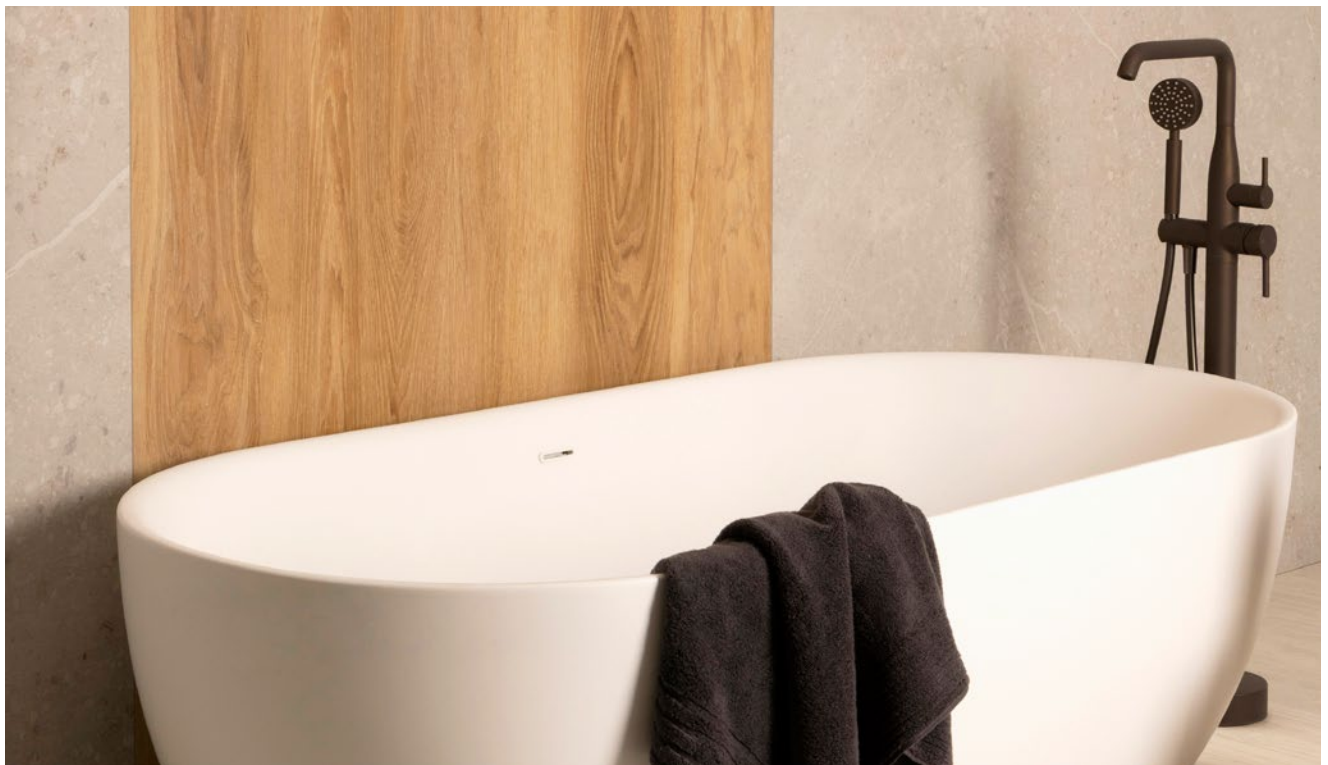

PS
Polished
Stainless
Steel

SS
Brushed
Stainless
Steel

LG-C
Armour
Lip Gloss

TF-C
Armour
Truffle

CP
Chrome

Acrylic Freestanding Bathtub
with Matching Overflow
with Push Type Bath Waste
1700 x 760 x 550 mm

BDB-GIN-870-XXX