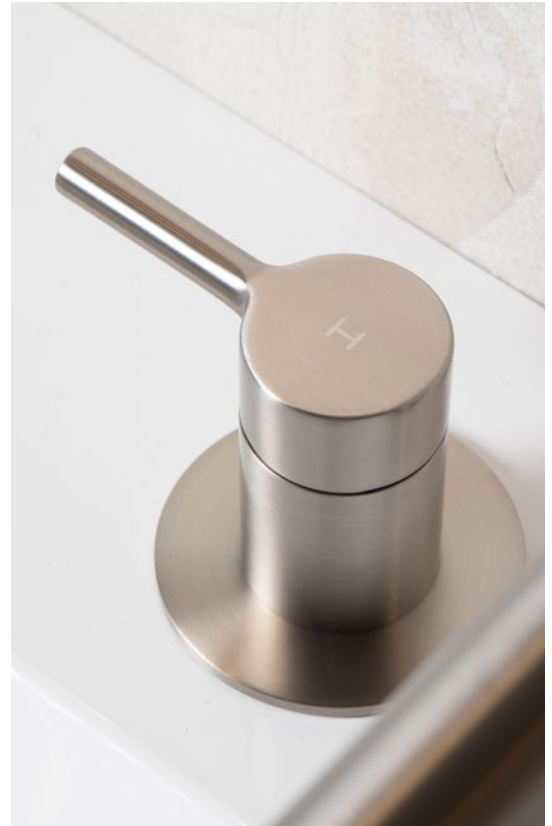

DYNAMIC
CONTRAST.