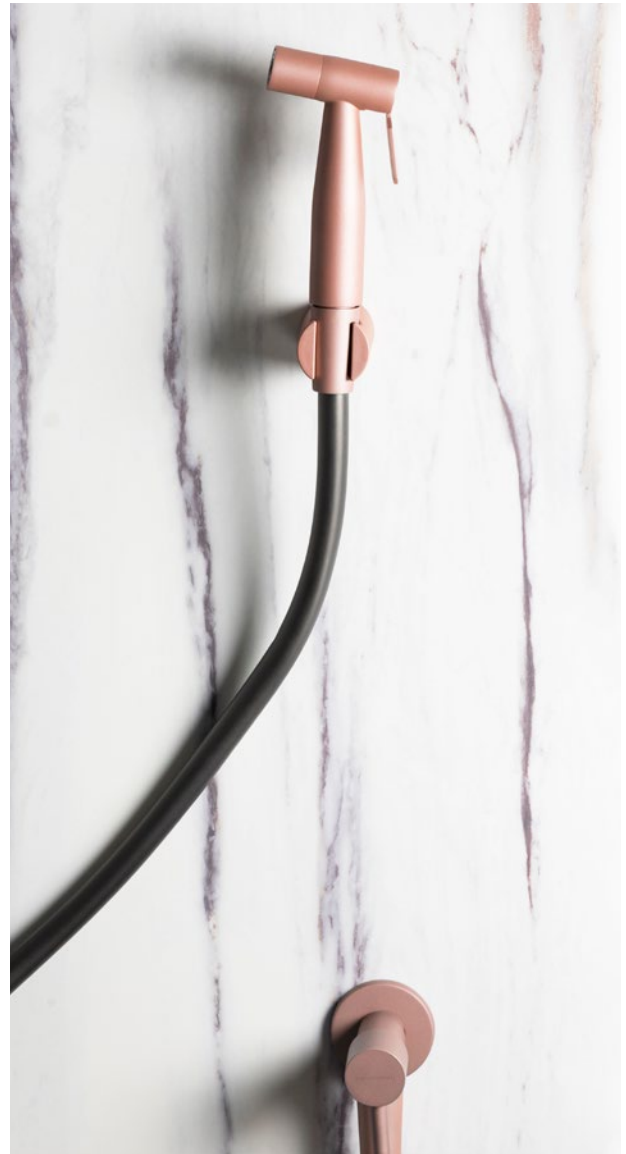

AQF-SHA-IX304-B-XXX

*PS & SS finish exclusive to this product only

Angle Valve

Brass
1/2" x 1/2"

AQP-ANG-122-CP

*CP finish exclusive to this product only

FINISHES: (Replace XXX with colour suffix when ordering)