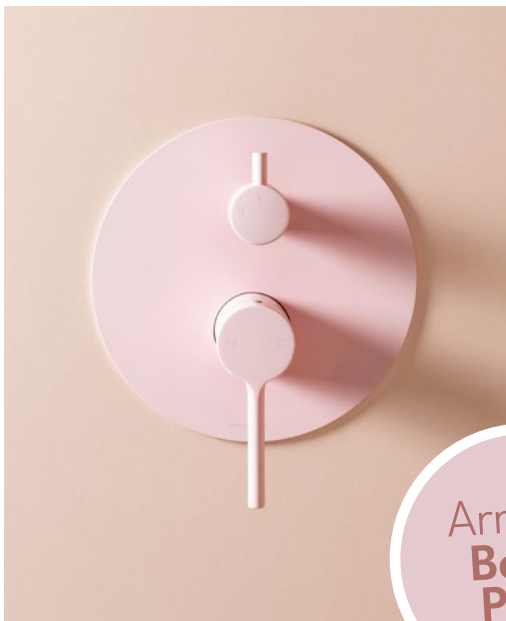

Modern,
playful &
youthful.

Fun
that fits.

Armour
Baby
Pink

Armour
Misty
Grey

DIGITAL PLATFORMS

DISCOVER MORE ABOUT BAGNODESIGN:
WWW.BAGNODESIGN.IT

INFO@SANIPEXGROUP.COM

@BAGNODESIGN_OFFICIAL
@BAGNODESIGNUK