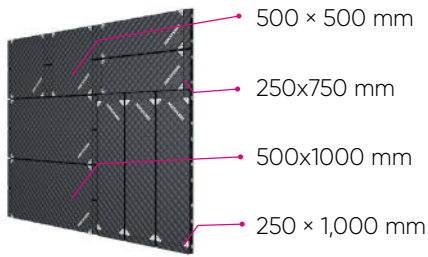

### Short Edge

Outer right-angle splicing (default feature)

## Staggered Splicing

Staggered splicing of units with a width of 250 mm, creating innovative screen shapes

### Long Edge

Up to 10° outer-arc splicing (customizable feature)

## Mixed Splicing

Mixed splicing of different modules of the same pixel pitch to create a complete video wall