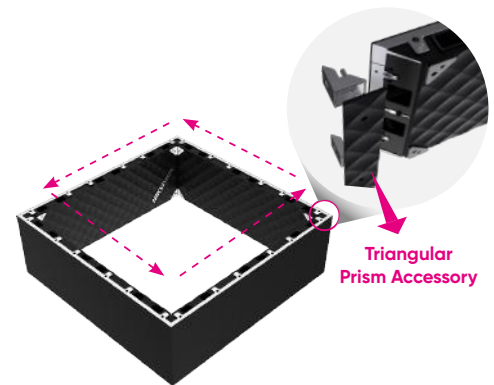

## Easy Installation with 90° Rotation

More accurate and easier splicing, compatible with diverse resolutions

The LED cabinet rotates 90° clockwise

The LED module rotates 90° counterclockwise

## Curve Splicing with Cut Edges

### Short Edge

Outer right-angle splicing (default feature)