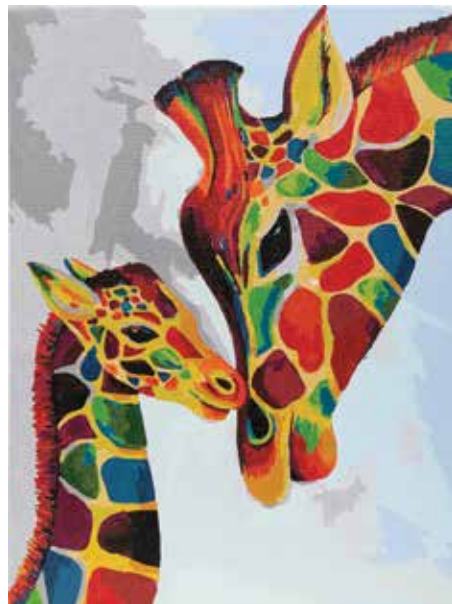

Each Kit comes with:

- Printed stretched canvas
- 3 different sized brushes
- Wall hanging fittings
- Acrylic paints
- Coloured reference guide

Kiss in Melody | CA-60077

Colorful Giraffes | CA-60078

Hi Kittens | CA-60079