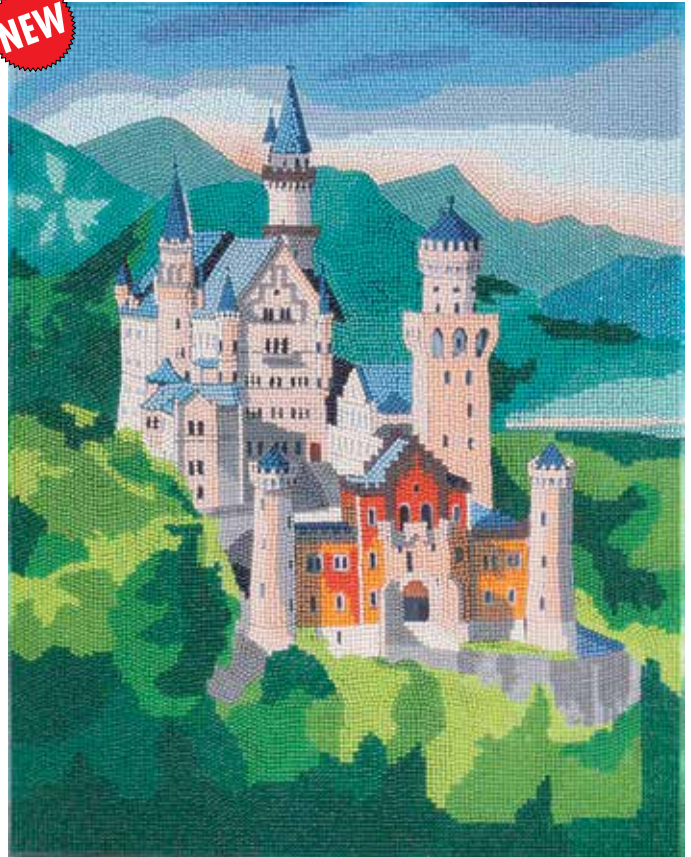

**Large Mounted Kits
(19.7" x 15.75")**

Ages 8+ | 16-18 hours

And the Crystal Art fun just keeps on growing – in an even bigger size! Welcome to the Large Series, with portrait and landscape formats.

All kits contain:

- Adhesive canvas
- Pre-sorted bags of crystals
- Pick-up pens x 2
- Trays x 2
- Jelly wax
- Chart
- Ziplock bags

NEW

Case Pack: 10* - Mix and Match - From Pages 242-249 - Portrait 15.75" x 19.7" Landscape 19.7" x 15.75"