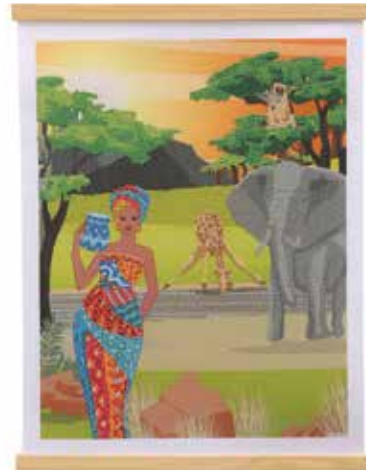

5 056588 603190