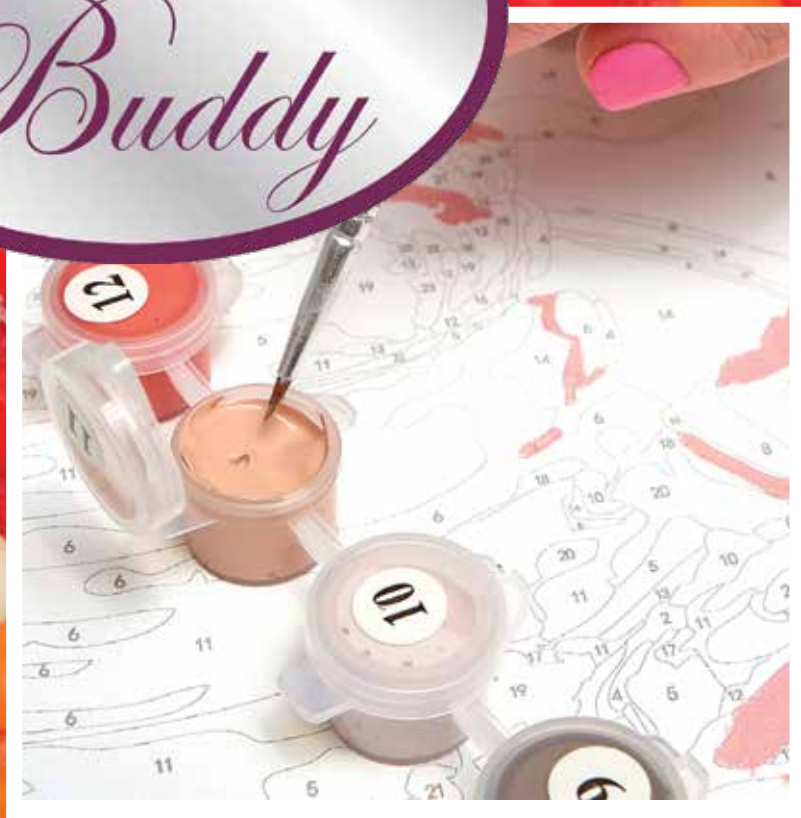

CRAFT TM
Buddy

Medium Paint by Numbers (12" x 12")

Ages 8+ | 16-18 hours

A hobby that enables you to create painted masterpieces on a premium linen canvas. Our Paint by Numbers kits come pre-mounted on wooden frames, making it easy to display your finished creation quickly and effortlessly.