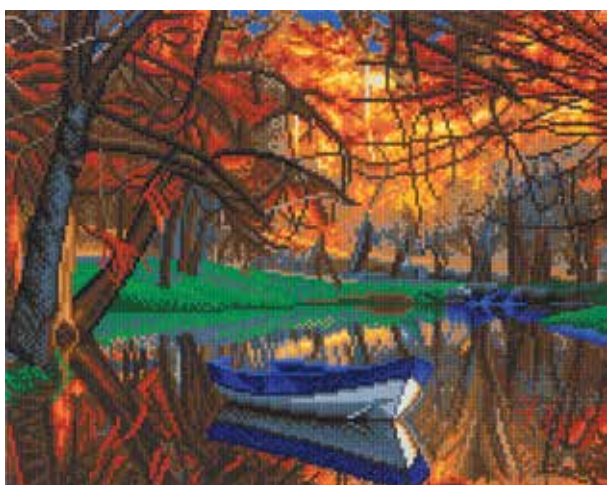

Canal Life | CA-46958