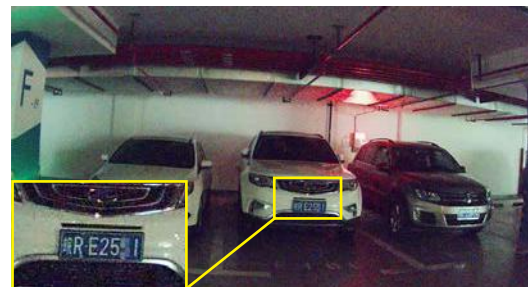

With HiLook ColorVu Lite Cameras, You'll Enjoy:

True Color Information

- Balanced brightness
- Excellent performance in low-light environments

Too dark to tell

Accurate color

More Details

- Clearly captured color information
- Richer details compared to black and white imaging