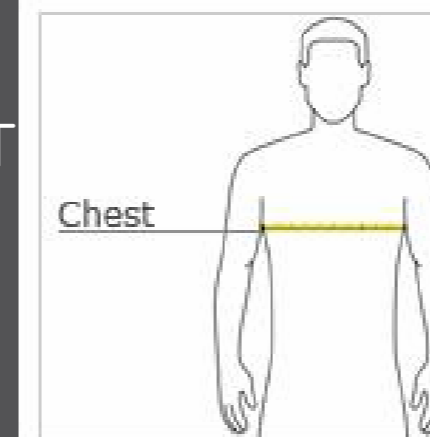

Contrast neck taping (except White Triad Solid, which is dyed-to-match)

Raglan sleeves

FRONT

BACK

FRONT:

Front graphic

Use the above mock-up for placement

Artwork here is at 100%.

ADULT

HOW TO MEASURE

CHEST WIDTH

Measure under the arm and around the fullest part of the chest with arms down, keeping tape horizontal.

SIZE CHART

	XS	S	M	L	XL	2XL	3XL	4XL
Chest	32-34	35-37	38-40	41-43	44-46	47-49	50-53	54-57