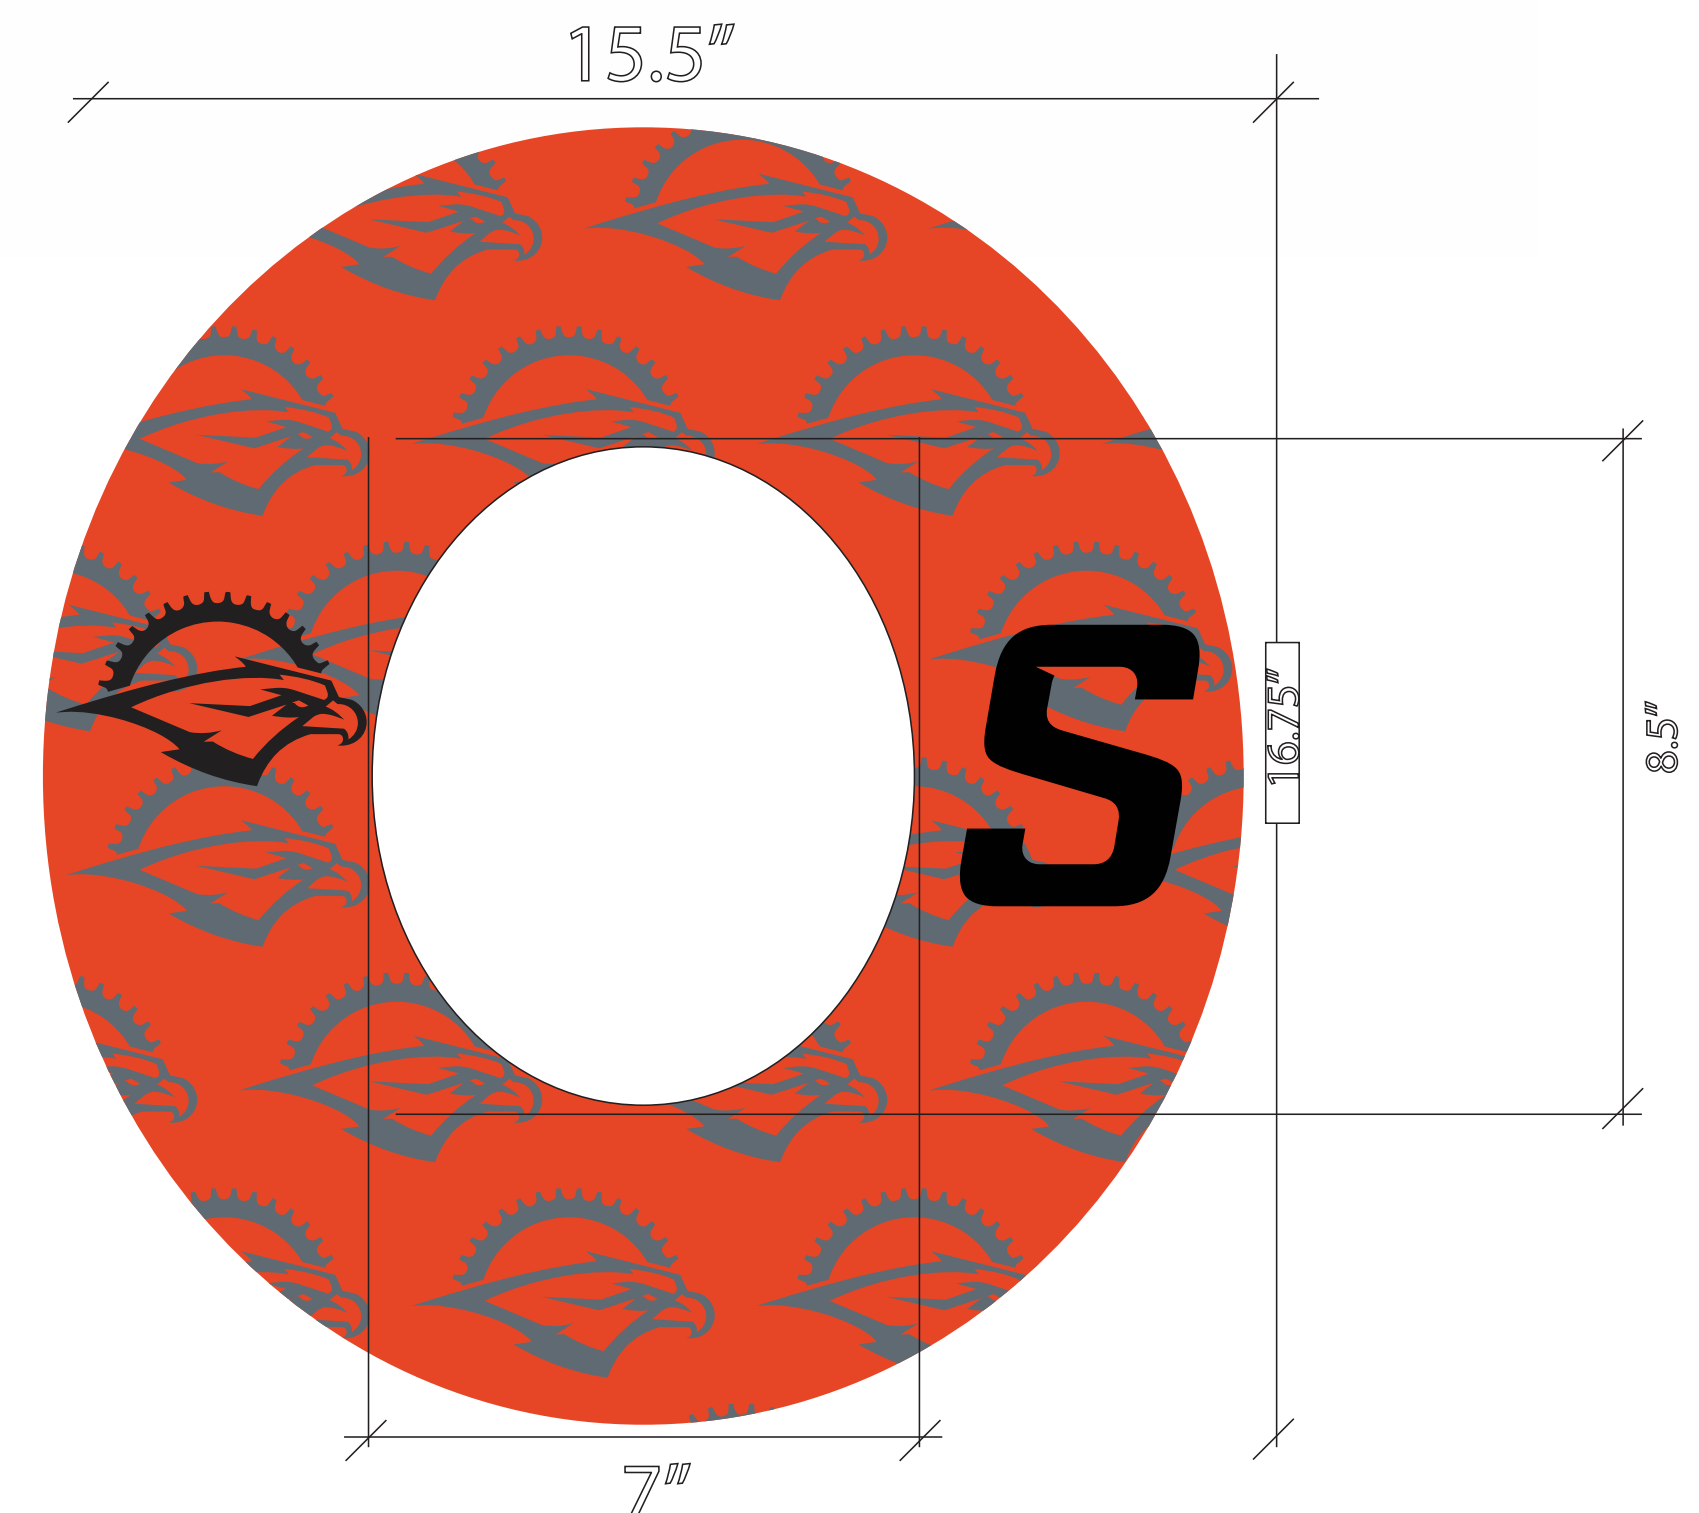

- 5
- 6
- 7

2023 Skyridge MTB

Style: Unisex Lightweight Loopback Terry Crew

7.5oz (250 gm) 55% cotton/45% polyester fabric
loopback terry fabric
20 Singles face yarn
twill neck tape
tear away neck label
1x1 ribbing at cuffs & waistband
unisex fit