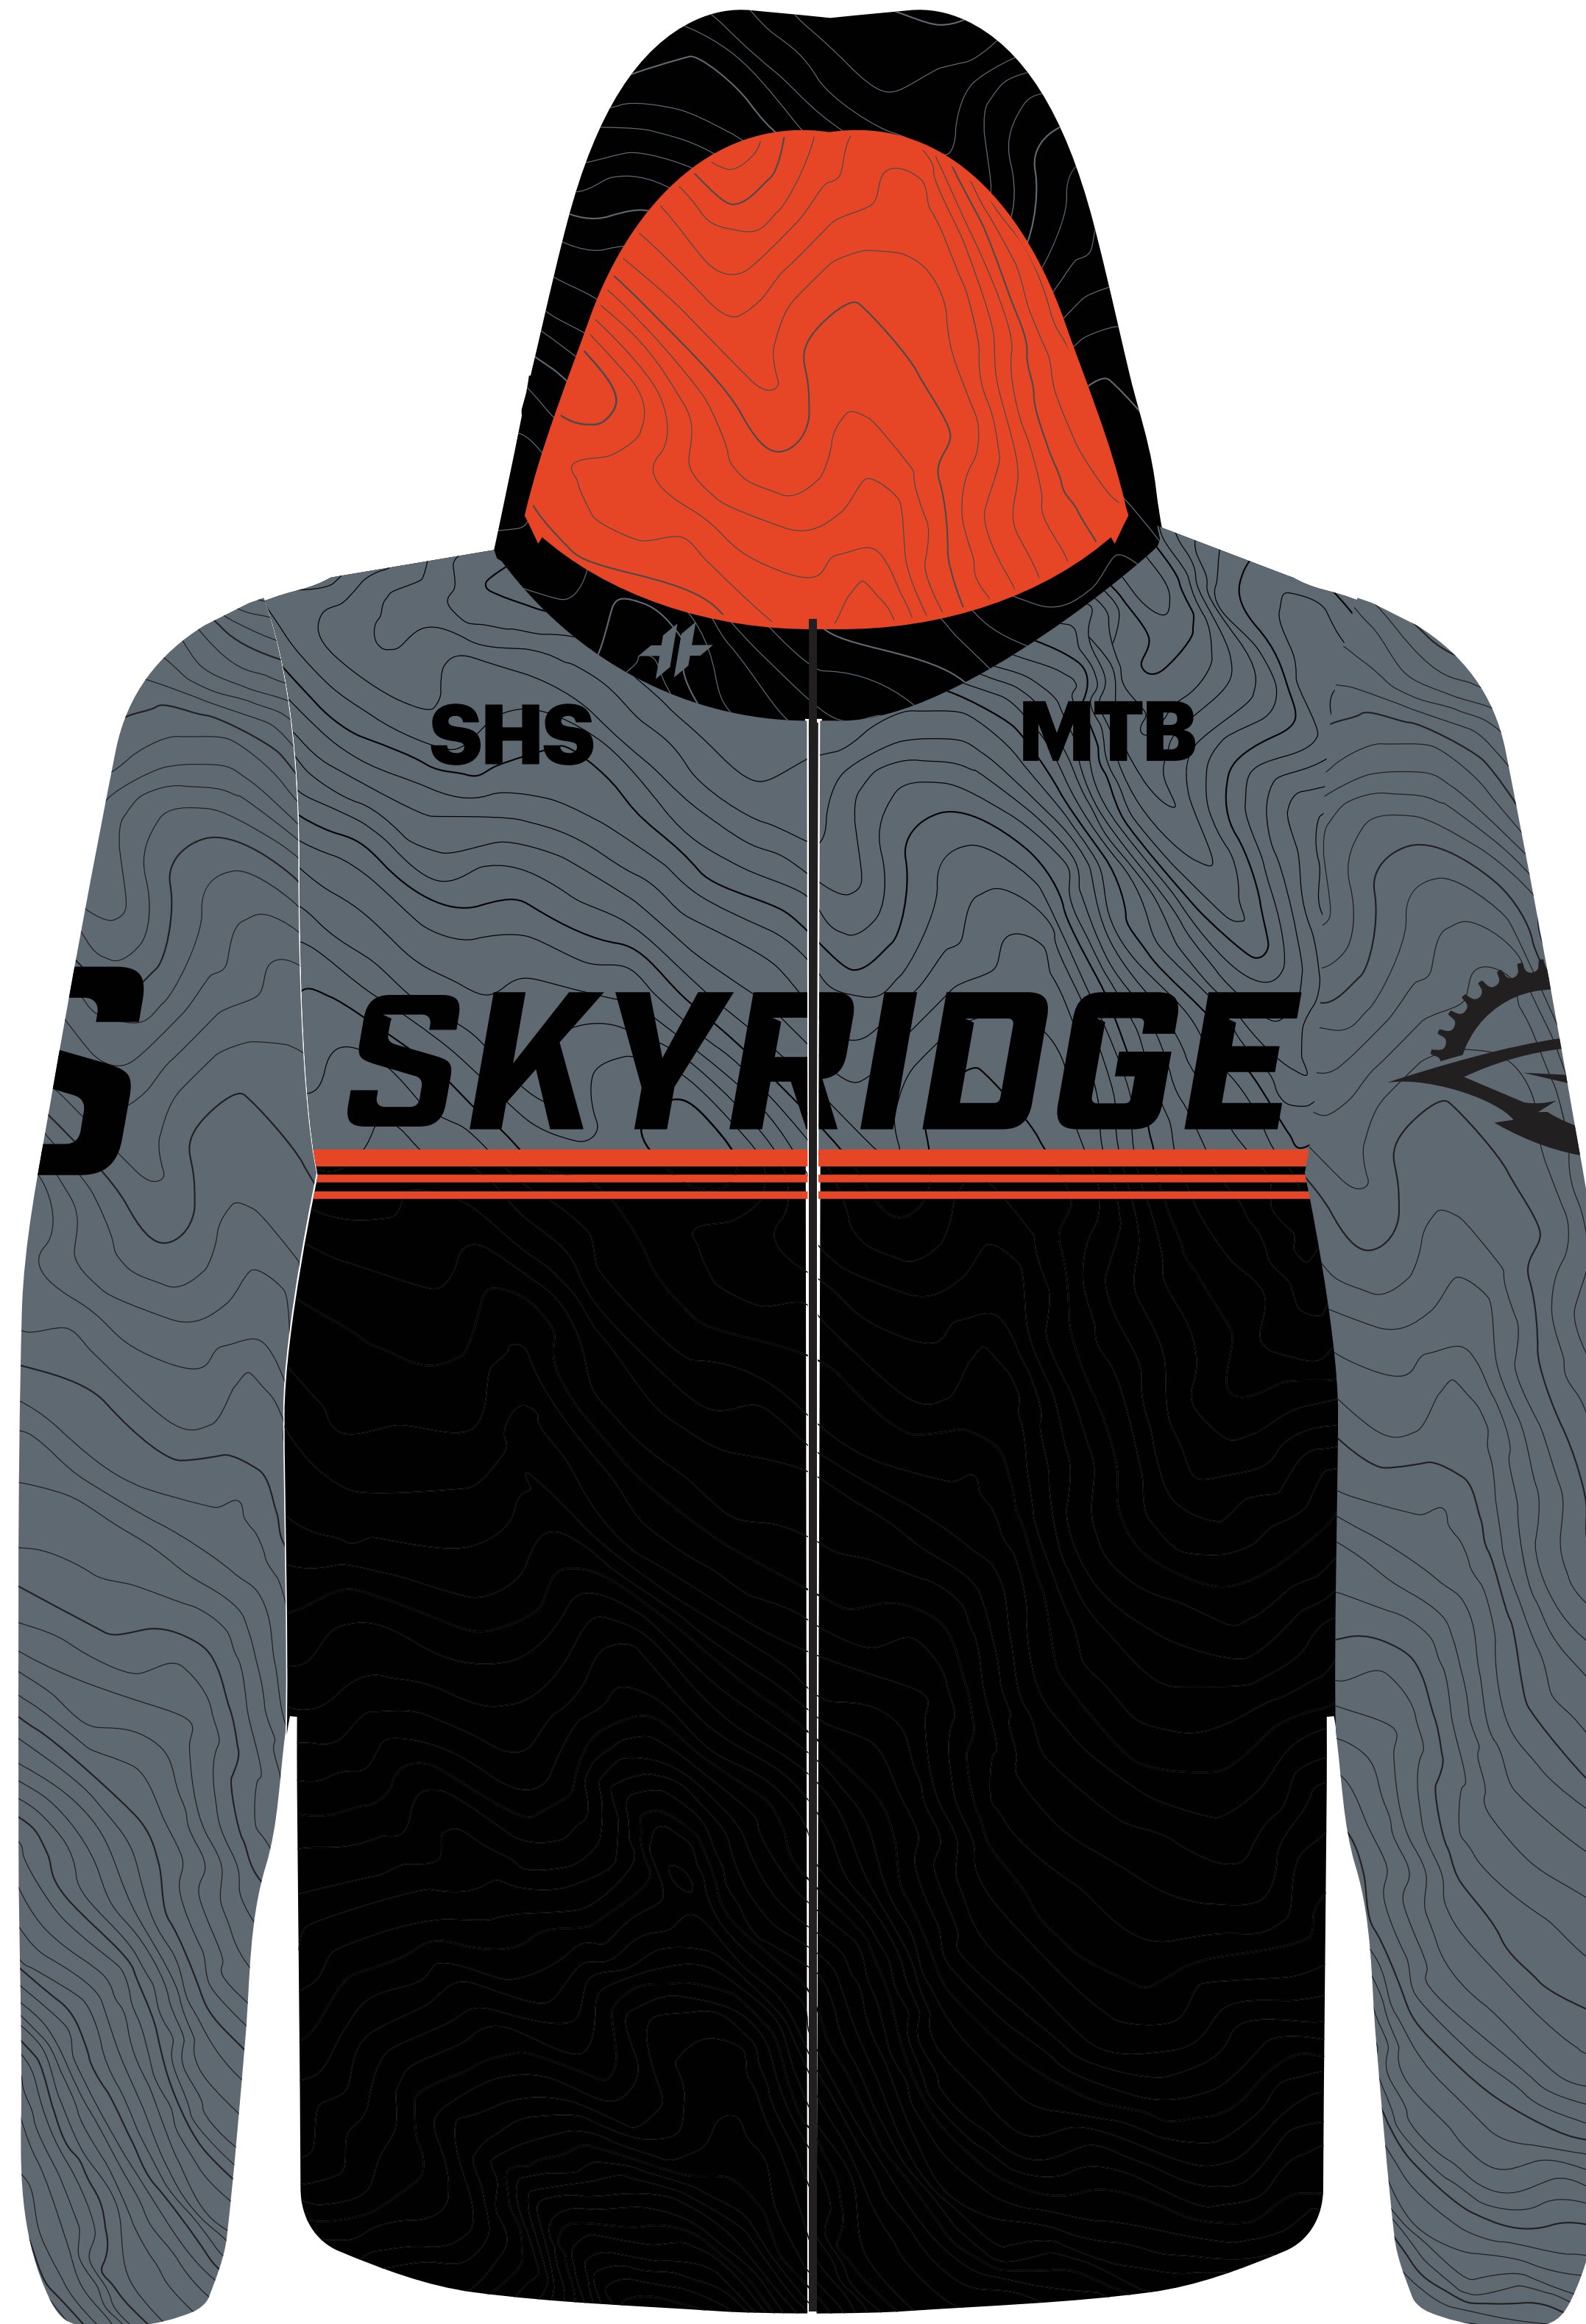

Front graphic

Use the above mock-up for placement

Artwork here is at 100%.

BACK:

Artwork here is at 100%.

Use the above mock-up for placement.

2023 Skyridge Mtb

Style: Unisex Full Custom Windbreaker Full-Zip Jacket