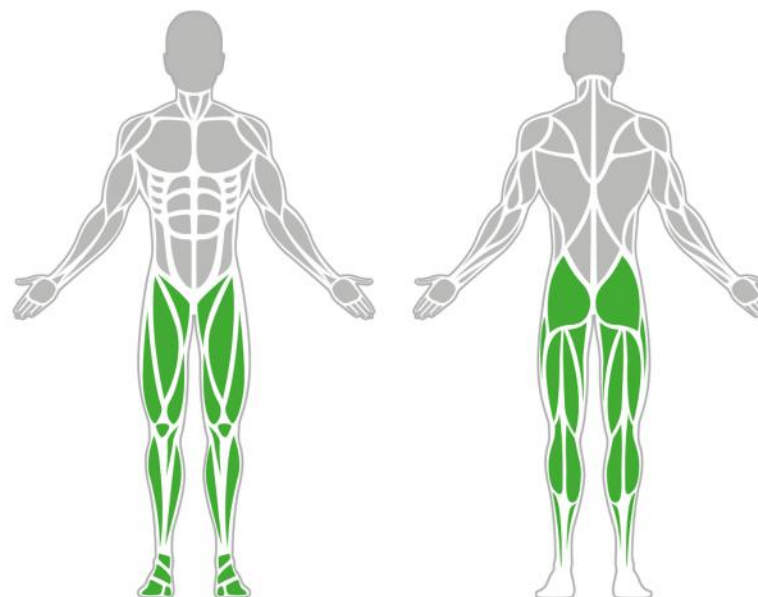

Muscle Groups Focus

STEPPER

The stair climber is one of the simplest training equipment that is ideal for strengthening leg and gluteal muscles as part of bodyweight training as well as for body shaping. It is especially recommended for athletes for the improvement of vertical jumping. The difficulty of the exercises can be increased with choices between different heights and with the use of additional equipment. The element is with the antislip EPDM rubber surface.

Attributes

Product code	1-1-(012, 013, 014)
Certificate	EN 16630
Age group	14 + years
Capacity	1 Person
Type	Stamina
Difficulty level	Easy

QR Code

Side View

Plan View

Installation information

Safety surface area	Around 1.5 m radius
Number of installers (concrete)	1-2 people
Total installation time (concrete)	60-120 minutes / piece
Number of installers (equipment)	min. 2 people
Total installation time (equipment)	15-25 minutes / piece
Excavation volume	0,512 m ³
Concrete volume	0,512 m ³
Size of the base structure	0,8x0,8x0,8 m
Anchoring options	In-ground or surface
In combined structures, the volume of concrete required varies.	

Technical specification

Dimensions L / W / H	570x403x400-500-600 mm
Net weight	39 - 40 - 41 kg
Column distance	-
Material	S235
Critic falling height	400-500-600 mm
Color options	
For more color options, discuss with your sales representative.	