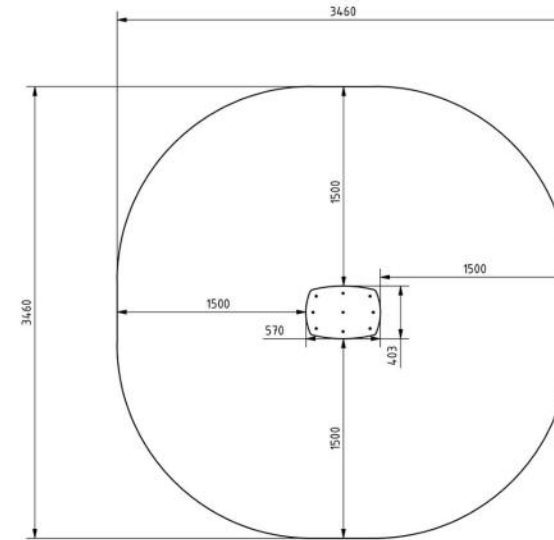

Attributes

Product code	1-1-(012, 013, 014)
Certificate	EN 16630
Age group	14 + years
Capacity	1 Person
Type	Stamina
Difficulty level	Easy

QR Code

Side View

Plan View

Installation information

Safety surface area	Around 1.5 m radius
Number of installers (concrete)	1-2 people
Total installation time (concrete)	60-120 minutes / piece
Number of installers (equipment)	min. 2 people
Total installation time (equipment)	15-25 minutes / piece
Excavation volume	0,512 m ³
Concrete volume	0,512 m ³
Size of the base structure	0,8x0,8x0,8 m
Anchoring options	In-ground or surface
In combined structures, the volume of concrete required varies.	

Technical specification

Dimensions L / W / H	570x403x400-500-600 mm
Net weight	39 - 40 - 41 kg
Column distance	-
Material	S235
Critic falling height	400-500-600 mm
Color options	
For more color options, discuss with your sales representative.	