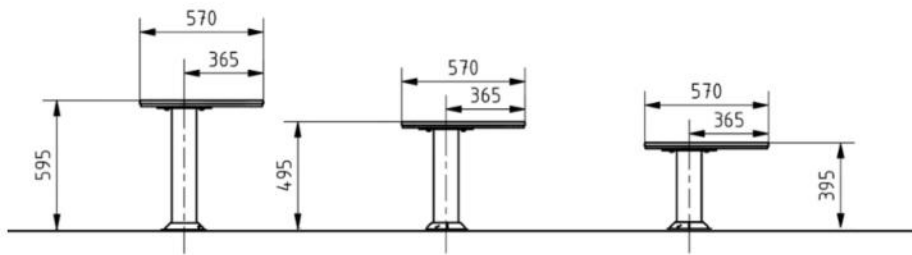

Attributes

Product code	1-1-(012, 013, 014)
Certificate	EN 16630
Age group	14 + years
Capacity	1 Person
Type	Stamina
Difficulty level	Easy

QR Code

Side View

Plan View

Installation information

Safety surface area	Around 1.5 m radius
Number of installers (concrete)	1-2 people
Total installation time (concrete)	60-120 minutes / piece
Number of installers (equipment)	min. 2 people
Total installation time (equipment)	15-25 minutes / piece
Excavation volume	0,512 m ³
Concrete volume	0,512 m ³
Size of the base structure	0,8x0,8x0,8 m
Anchoring options	In-ground or surface
In combined structures, the volume of concrete required varies.	

Technical specification

Dimensions L / W / H	570x403x400-500-600 mm
Net weight	39 - 40 - 41 kg
Column distance	-
Material	S235
Critic falling height	400-500-600 mm
Color options	
For more color options, discuss with your sales representative.	