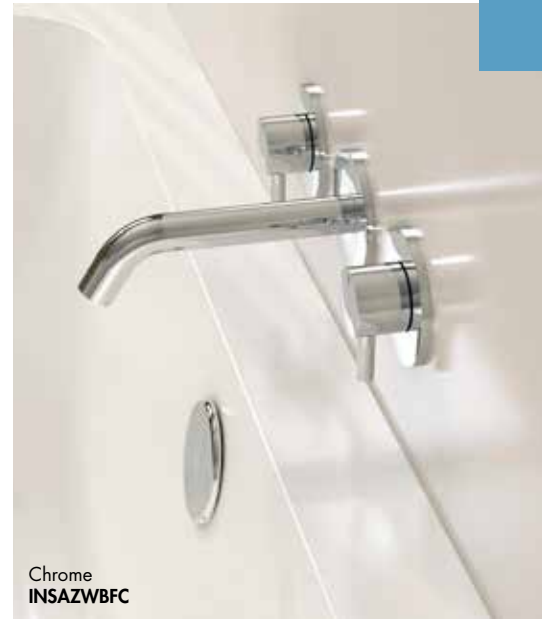

All dimensions in mm. All measurements are approximate and subject to standard tolerances. Prices include VAT.

INSTINCT®

Bathroom Taps

Azerley

Guarantees

10 Years on Azerley Bathroom Taps

Brushed Brass
INSAZWBFB