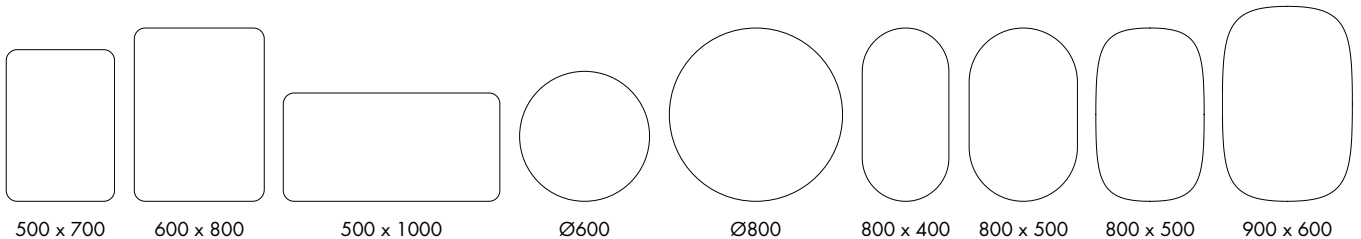

All dimensions in mm. All measurements are approximate and subject to standard tolerances. Prices include VAT.

Guarantees

- **5** Years on Cabinets + Mirrors
- **2** Years on Electrical Components

Take a closer look at the Broxa illuminated mirror collection

Broxa

Broxa LED Illuminated Mirror

Lighting – Backlit design with double tap CCT (Colour Changing Technology) control
Touch Controls – Touch on/off
Hanging – Landscape or Portrait (Rectangular)
Dimensions –
500(h) x 700(w) x 29(d) mm (Rectangular)
600(h) x 800(w) x 29(d) mm (Rectangular)
500(h) x 1000(w) x 29(d) mm (Rectangular)
600(diameter) x 29(d) mm (Circular)
800(diameter) x 29(d) mm (Circular)
800(h) x 400(w) x 29(d) mm (Pill)
800(h) x 500(w) x 29(d) mm (Pill)
800(h) x 500(w) x 29(d) mm (Organic)
900(h) x 500(w) x 29(d) mm (Organic)

INST050111	Rectangular (500 x 700)	£302.00
INST050112	Rectangular (600 x 800)	£351.00
INST050113	Rectangular (500 x 1000)	£423.00
INST050114	Circular (Ø600)	£302.00
INST050115	Circular (Ø800)	£375.00
new INST37197	Pill (800 x 400)	£282.00
new INST37198	Pill (800 x 500)	£314.00
new INST37199	Organic (800 x 500)	£314.00
new INST37200	Organic (900 x 600)	£357.00