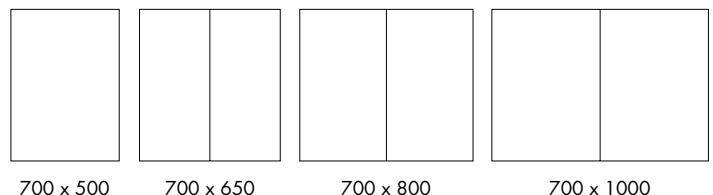

All dimensions in mm. All measurements are approximate and subject to standard tolerances. Prices include VAT.

Guarantees

5 Years on Cabinets + Mirrors

2 Years on Electrical Components

Take a closer look at the Crambeck illuminated cabinet collection

Crambeck

Crambeck Cabinet

Finish – Aluminium, Black, Brass or Bronze Trim
Shelves – Four internal shelves
Doors – Internal mirrored back panel and internal mirrored doors with heated demister pad
Charging – Centre column electronic box allowing for charging points for both shaver sockets and USB-A and USB-C charging devices
Controls – Innovative touch bar at the base of the cabinet
Dimensions –
700(h) x 500(w) x 113(d) mm (Single Door)
700(h) x 650(w) x 113(d) mm (Double Door)
700(h) x 800(w) x 113(d) mm (Double Door)
700(h) x 1000(w) x 113(d) mm (Double Door)

Aluminium Trim – Mirror Sides		
INST06067	Single Door (700 x 500)	£634.00
INST06068	Double Door (700 x 650)	£754.00
INST06069	Double Door (700 x 800)	£875.00
INST06070	Double Door (700 x 1000)	£995.00

Black Trim – Mirror Sides		
INST06083	Single Door (700 x 500)	£754.00
INST06084	Double Door (700 x 650)	£875.00
INST06085	Double Door (700 x 800)	£995.00
INST06086	Double Door (700 x 1000)	£1116.00

Brass Trim – Mirror Sides		
INST06075	Single Door (700 x 500)	£754.00
INST06076	Double Door (700 x 650)	£875.00
INST06077	Double Door (700 x 800)	£995.00
INST06078	Double Door (700 x 1000)	£1116.00

Bronze Trim – Mirror Sides		
new INST06091	Single Door (700 x 500)	£754.00
new INST06092	Double Door (700 x 650)	£874.00
new INST06093	Double Door (700 x 800)	£995.00
new INST06094	Double Door (700 x 1000)	£1115.00