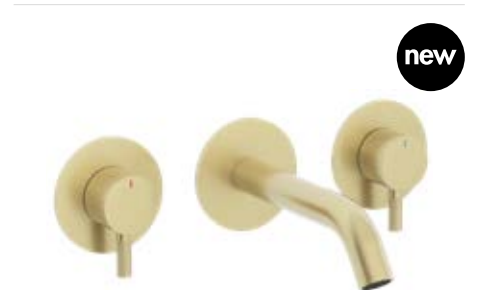

Matt Black
INSAZWBFB

Wall Mounted Bath Filler

Finish – Brushed Brass
Dimensions – 85(h) x 270(w) x 190(d) mm

Flow Rate – 9.78 l/min

INSAZWBFB £282.00