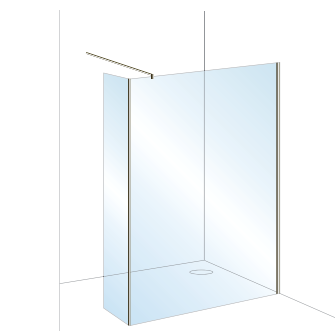

Configuration 7

Corner Panel

Pivoting Deflector Panel

Low Level Brace Kit