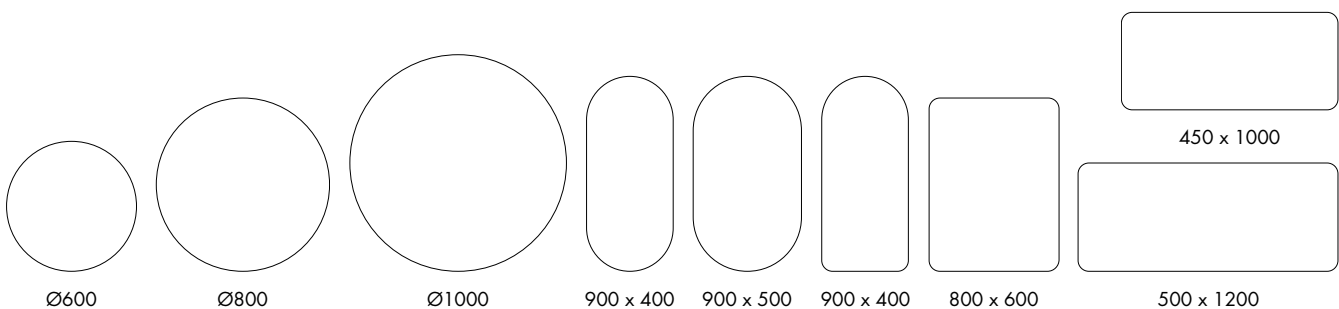

Circular (Ø1000)
INSTDA10C