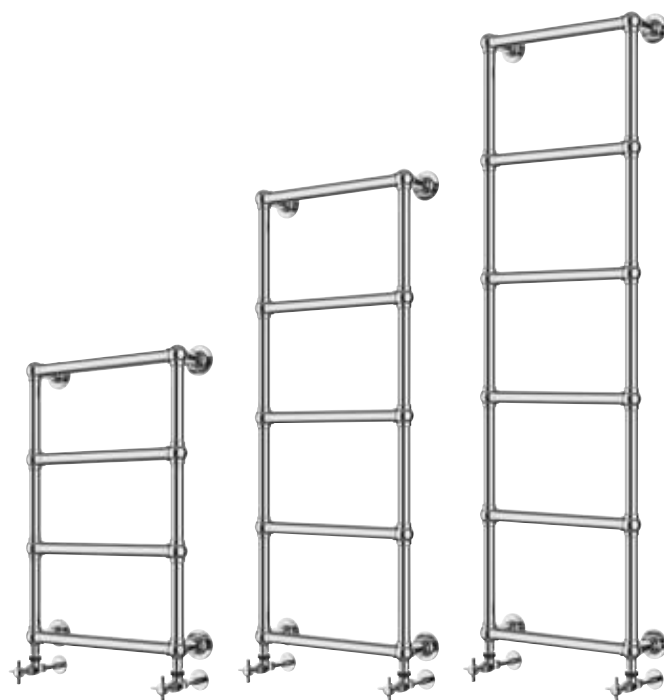

Chrome
748 x 498mm
DA750C

Chrome
1193 x 498mm
DA1195C

Chrome
1548 x 498mm
DA1550C