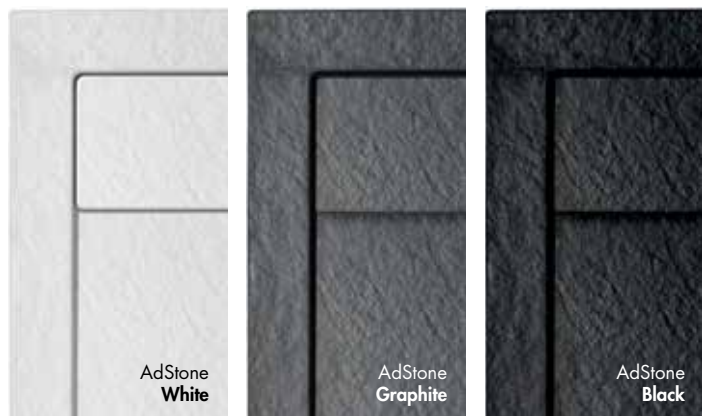

*The Instinct Side Panels are compatible with the Instinct Bi-Fold, Pivot and Sliding Doors

AdStone Shower Trays

Guarantees

AdStone
by ADAMSEZ

Lifetime  on AdStone Shower Trays

new

Guarantees

AdStone Shower Trays