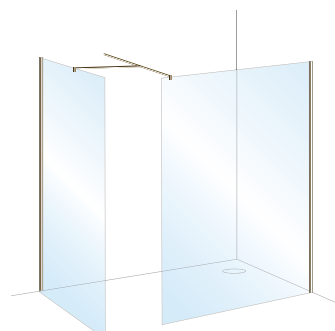

Configuration 3

Corner Panels x 2

Low Level Brace Kit

Side Panel Brace Kit