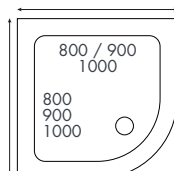

Quadrant

Alternative waste position for 900 quadrants only