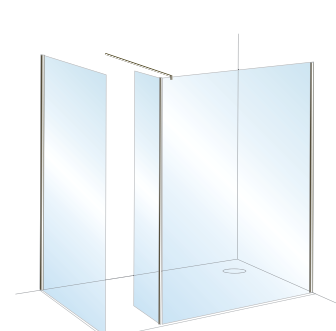

Configuration 8

Corner Panels x 2

Fixed Deflector

Low Level Brace Kit