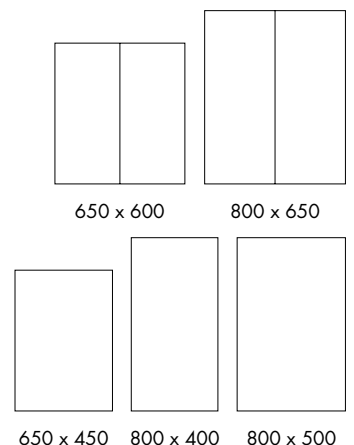

Emulate Cabinet

Finish – Dark Grey Timber internals, mirrored sides

Shelves – Two shelves (Adjustable)

Doors – Double sided mirror doors, single door cabinet right hand hinged

Dimensions –

650(h) x 450(w) x 140(d) mm (Single Door)

800(h) x 400(w) x 140(d) mm (Single Door)

800(h) x 500(w) x 140(d) mm (Single Door)

650(h) x 600(w) x 140(d) mm (Double Door)

800(h) x 650(w) x 140(d) mm (Double Door)

INST06029	Single Door (650 x 450)	£225.00
new INST37212	Single Door (800 x 400)	£208.00
new INST37213	Single Door (800 x 500)	£226.00
INST06030	Double Door (650 x 600)	£295.00
new INST37214	Double Door (800 x 650)	£280.00