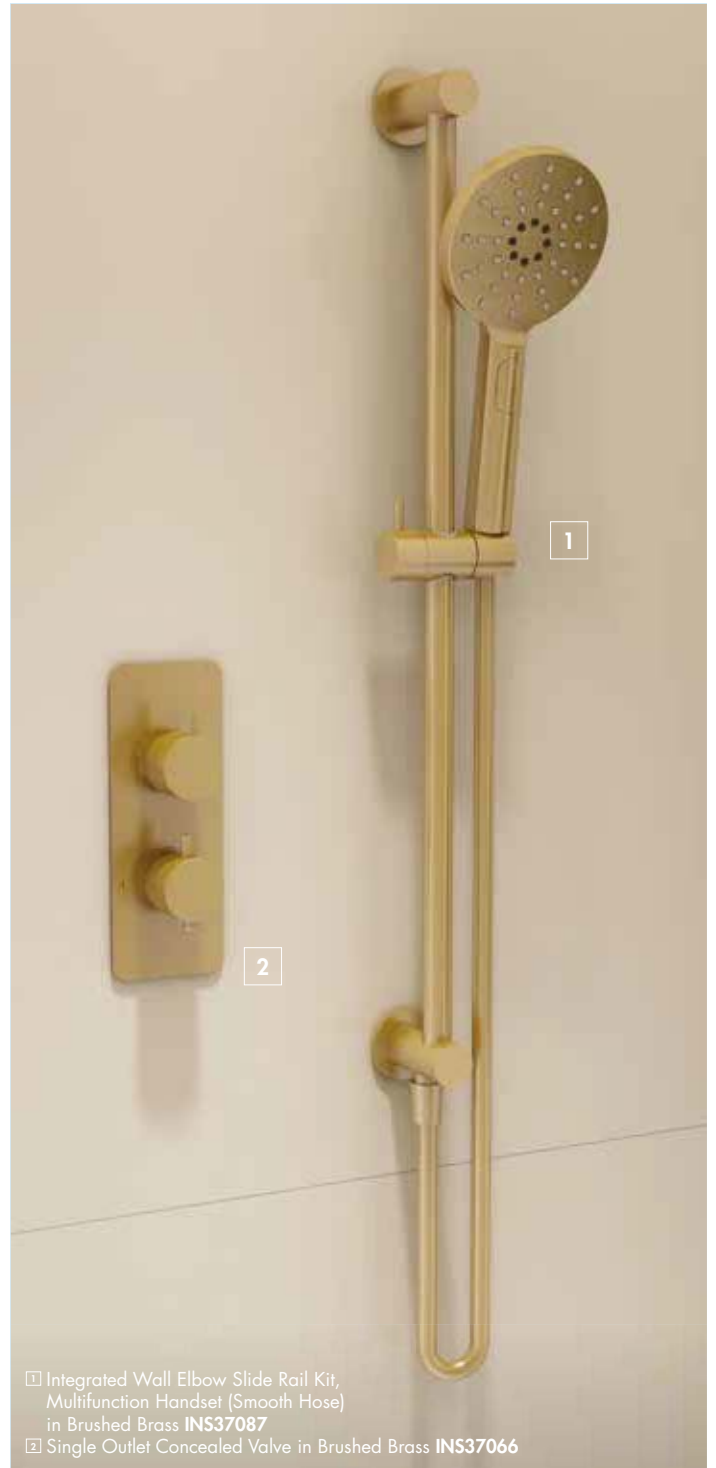

Create Your Own Shower

Guarantees

Years **10** on Concealed Showers | Years **5** on Valve Working Parts | Year **1** on Shower Kit Components

- ❑ Shower Head (300mm) in Matt Black, **INS37102**
- ❑ Shower Arm (400mm) in Matt Black **INS37070**
- ❑ Slide Rail Kit, Multi Function Handset (Smooth Hose) in Matt Black **INS37083**
- ❑ Wall Elbow in Matt Black **INS37078**
- ❑ Twin Outlet Concealed Valve in Matt Black **INS37064**

- ❑ Integrated Wall Elbow Slide Rail Kit, Multifunction Handset (Smooth Hose) in Brushed Brass **INS37087**
- ❑ Single Outlet Concealed Valve in Brushed Brass **INS37066**

Concealed Valves