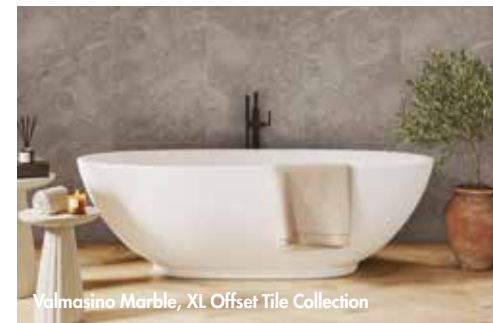

Valmasino Marble, XL Offset Tile Collection

How to create the XL Offset tile pattern

To create the offset tile appearance simply install an 'A' followed by a 'B' format panel.

Please note these are supplied individually and not in pairs. When planning your bathrooms, please consider the positioning of showers, taps etc, when calculating the quantity of each panel format required.