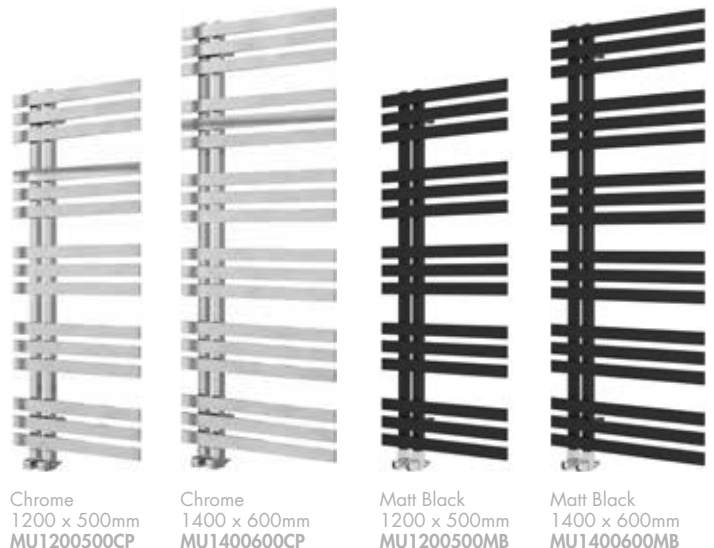

Muse

Finish – Chrome or Matt Black

Material – Mild Steel

All heat outputs are shown at 50°C ΔT in compliance with BSEN442.

Watts and Btu's apply to Heating and Dual Fuel only.

Please see pages 398-401 for complimentary valves & accessories and pages 396-397 for element upgrade options.

Chrome Finish						
	Height	Width	Depth	Bars	Pipe Centres	Watts Btu/hr
MU1200500CP	1200	500	118	3-3-3-3-3	60	354 1208 £611.00
MU1400600CP	1400	600	118	3-3-3-3-3-3	60	436 1488 £672.00

Matt Black Finish						
	Height	Width	Depth	Bars	Pipe Centres	Watts Btu/hr
MU1200500MB	1200	500	118	3-3-3-3-3	60	442 1508 £513.00
MU1400600MB	1400	600	118	3-3-3-3-3-3	60	545 1859 £575.00