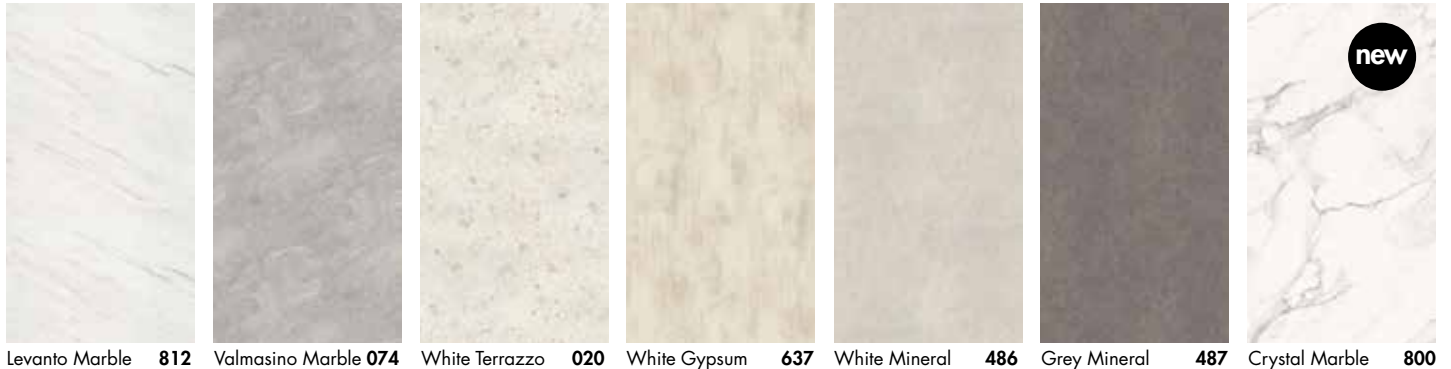

White Gypsum, Large Tile, The Tile + Pure Collection

Misty Blue, Herringbone Tile, The Tile + Pure Collection

Guarantees

30 Years on Multipanel Wall Panels + Click Flooring Tiles

Wall Panelling

The Tile + Pure Collections