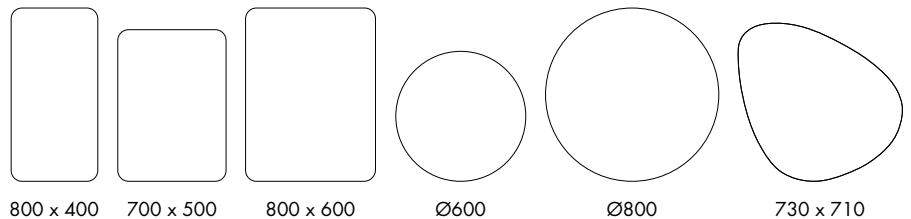

Eske LED Illuminated Mirror

Lighting – Colour changing (CCT) and dimming LED technology

Controls – Contactless infrared sensor

Dimensions –

800(h) x 400(w) x 26(d) mm (Rectangular)

700(h) x 500(w) x 26(d) mm (Rectangular)

800(h) x 600(w) x 26(d) mm (Rectangular)

600(diameter) x 26(d) mm (Circular)

800(diameter) x 26(d) mm (Circular)

730(h) x 710(w) x 25(d) mm (Pebble)

INST05080	Rectangular (800 x 400)	£339.00
INST05081	Rectangular (700 x 500)	£342.00
INST05082	Rectangular (800 x 600)	£363.00
INST05083	Circular (Ø600)	£363.00
INST05084	Circular (Ø800)	£436.00
INST050101	Pebble (730 x 710)	£380.00