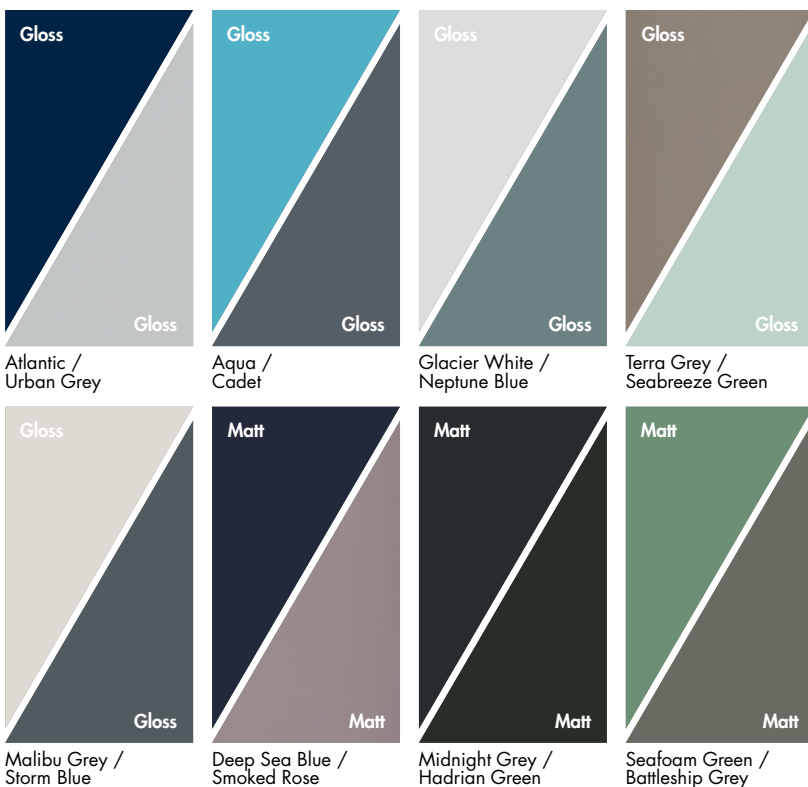

Midnight Grey, Alloy Collection