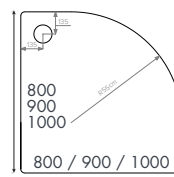

Standard + Anti Slip Trays

Finish – White
Material – 45mm acrylic capped stone resin shower tray
Waste – 90mm fast flow waste also available
Compatibility – Fully compatible with the Instinct shower enclosure ranges
Components – Available with leg and panel set to raise off the floor
Safety – Anti slip rated to Class C standard

Low Profile Standard Trays		
UN80Q100	800mm	£205.00
UN90Q100	900mm	£214.00
UN100Q100	1000mm	£328.00

Low Profile Anti Slip Trays		
ASUN80Q100	800mm	£261.00
ASUN90Q100	900mm	£274.00
ASUN100Q100	1000mm	£426.00