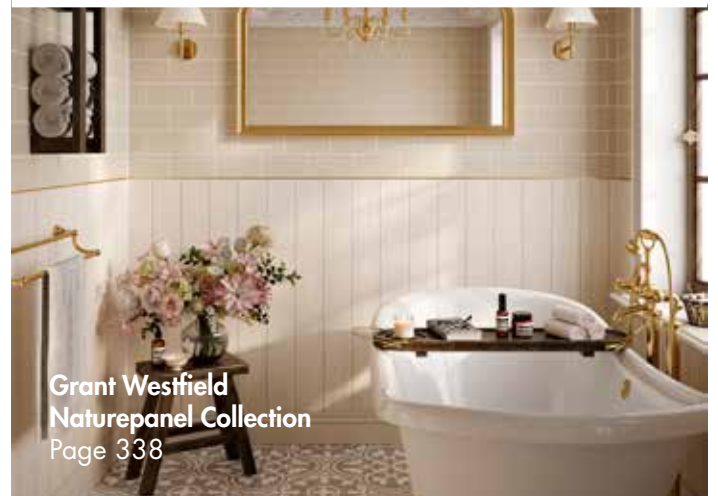

Wall Panelling

Section	Page No.
Grant Westfield	
Naturepanel	
Naturepanel Collection	338
Multipanel	
new XL Offset Tile Collection	339
Click Flooring Tiles	339
The Tile + Pure Collections	340
The Linda Barker Collection	342
The Contemporary Collection	343
Click Flooring Planks	343
Fibo	
Urban Tile Effect Collection	345
Contemporary Tile Effect Collection	349
Scandinavian Tile Effect Collection	350
Marble Collection	351
Perform Panel	
new Woodgrain Collection	353
new Tile Collection	354
new Elegance Collection	355
new Harmony Collection	356
new Flooring Collection	357
Wetwall	
Elite Collection	358
Alloy Collection	360
Alloy Décor Collection	361
Tile Collection	362

All dimensions in mm. All measurements are approximate and subject to standard tolerances.
Prices include VAT.

What's new and trending this season...