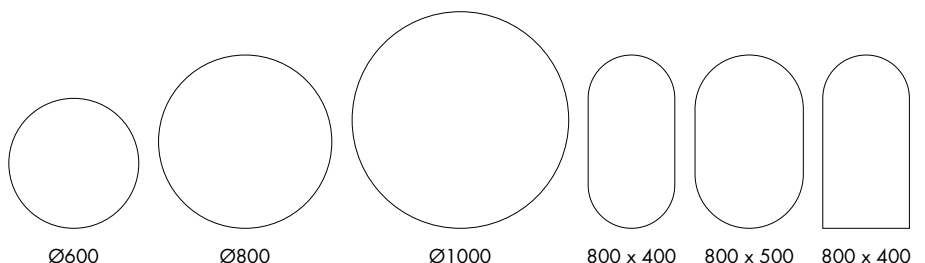

See page 139 for mirror feature icons summary

Black Finish (Brackets)		
INSTH84PBB	Pill (800 x 400)	£496.00
INSTH85PBB	Pill (800 x 500)	£508.00
INSTH6CBB	Circular (Ø600)	£479.00
INSTH8CBB	Circular (Ø800)	£570.00
INSTH10CBB	Circular (Ø1000)	£705.00
INSTH84ABB	Arch (800 x 400)	£485.00
Brushed Brass Finish (Brackets)		
INSTH84PBBR	Pill (800 x 400)	£496.00
INSTH85PBBR	Pill (800 x 500)	£508.00
INSTH6CBBR	Circular (Ø600)	£479.00
INSTH8CBBR	Circular (Ø800)	£570.00
INSTH10CBBR	Circular (Ø1000)	£705.00
INSTH84ABBR	Arch (800 x 400)	£485.00
Black Finish (Without Brackets)		
INSTH84PB	Pill (800 x 400)	£412.00
INSTH85PB	Pill (800 x 500)	£423.00
INSTH6CB	Circular (Ø600)	£395.00
INSTH8CB	Circular (Ø800)	£485.00
INSTH10CB	Circular (Ø1000)	£620.00
INSTH84AB	Arch (800 x 400)	£401.00
Brushed Brass Finish (Without Brackets)		
INSTH84PBR	Pill (800 x 400)	£412.00
INSTH85PBR	Pill (800 x 500)	£423.00
INSTH6CBR	Circular (Ø600)	£395.00
INSTH8CBR	Circular (Ø800)	£485.00
INSTH10CBR	Circular (Ø1000)	£620.00
INSTH84ABR	Arch (800 x 400)	£401.00