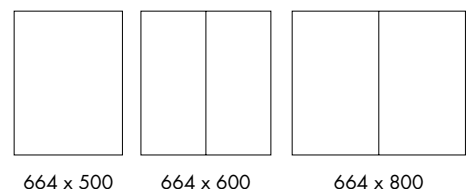

All dimensions in mm. All measurements are approximate and subject to standard tolerances. Prices include VAT.

Guarantees

5 Years on Cabinets + Mirrors

2 Years on Electrical Components

Take a closer look at the Hanlith illuminated cabinet collection

Hanlith

Hanlith Cabinet

- Finish – Aluminium, Black, Brushed Brass or Gunmetal Trim
- Shelves – Two smoked glass shelves (Adjustable)
- Doors – double sided mirror doors with demister pad and soft close. Single door cabinet left hand hinged
- Lighting – LED lighting
- Charging – Integrated two-pin charging socket
- Mounting – Surface or recessed installation (Mirrored sides for surface mount version)
- Dimensions –
  - 664(h) x 500(w) x 130(d) mm (Single Door)
  - 664(h) x 600(w) x 130(d) mm (Double Door)
  - 664(h) x 800(w) x 130(d) mm (Double Door)

Aluminium Trim – Mirror Sides		
INST06049	Single Door (664 x 500)	£486.00
INST06050	Double Door (664 x 600)	£645.00
INST06051	Double Door (664 x 800)	£746.00

Black Trim – Mirror Sides		
INSTH050BL	Single Door (664 x 500)	£563.00
INSTH060BL	Double Door (664 x 600)	£676.00
INSTH080BL	Double Door (664 x 800)	£789.00

Brushed Brass Trim – Mirror Sides		
INSTH050BBR	Single Door (664 x 500)	£563.00
INSTH060BBR	Double Door (664 x 600)	£676.00
INSTH080BBR	Double Door (664 x 800)	£789.00

Gunmetal Trim – Mirror Sides		
INSTH050GM	Single Door (664 x 500)	£563.00
INSTH060GM	Double Door (664 x 600)	£676.00
INSTH080GM	Double Door (664 x 800)	£789.00