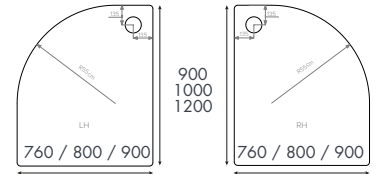

Wastes		
HW90	Shower Trap 90mm Waste (Bagged)	£21.00
LPWT016	Waste Cover in Black	£32.00

Instinct Shower Trays

Guarantees
Years **10**
on Standard + Anti Slip Shower Trays

Offset Quadrant Shower Trays

Quad flat to floor