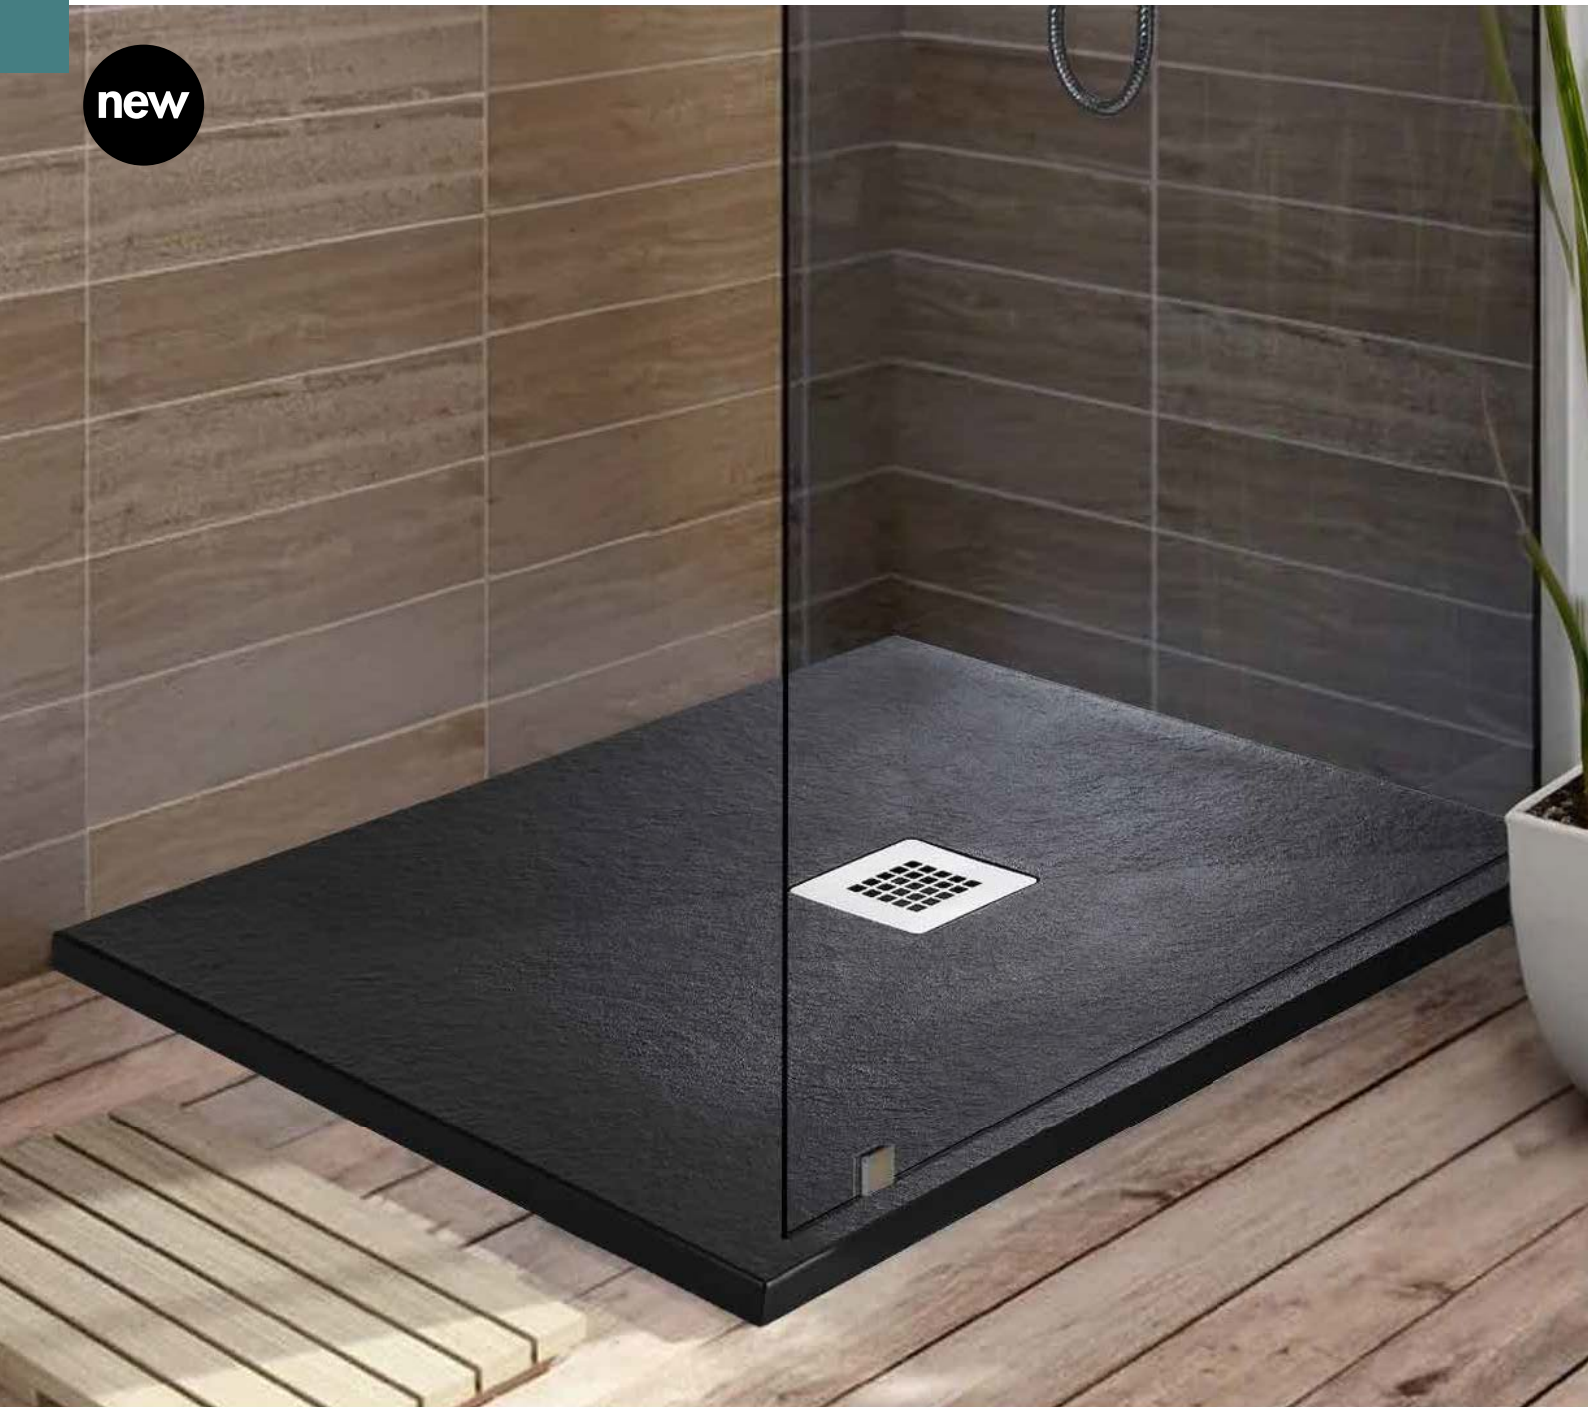

Naturals Shower Trays

new