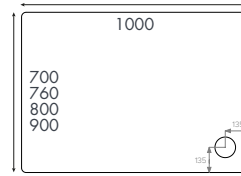

Waste – McAlpine chrome waste included.

SEN1000X800QRH	1000 x 800mm	£1075.00
SEN1200X800QRH	1200 x 800mm	£1210.00
SEN1200X900QRH	1200 x 900mm	£1226.00

Instinct Shower Trays

Rectangular Shower Trays

Rectangle flat to floor