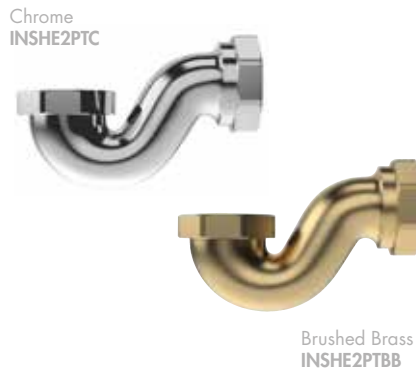

P Trap

Finish – Chrome or Brushed Brass
Dimensions – 52(h) x 128(w) x 45(d) mm

INSHE2PTC	Chrome	£77.00
INSHE2PTBB	Brushed Brass	£113.00