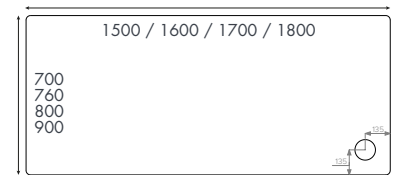

Waste – McAlpine chrome waste included.

SEN1000X800QRH	1000 x 800mm	£1075.00
SEN1200X800QRH	1200 x 800mm	£1210.00
SEN1200X900QRH	1200 x 900mm	£1226.00

Instinct Shower Trays

Rectangular Shower Trays

Rectangle flat to floor