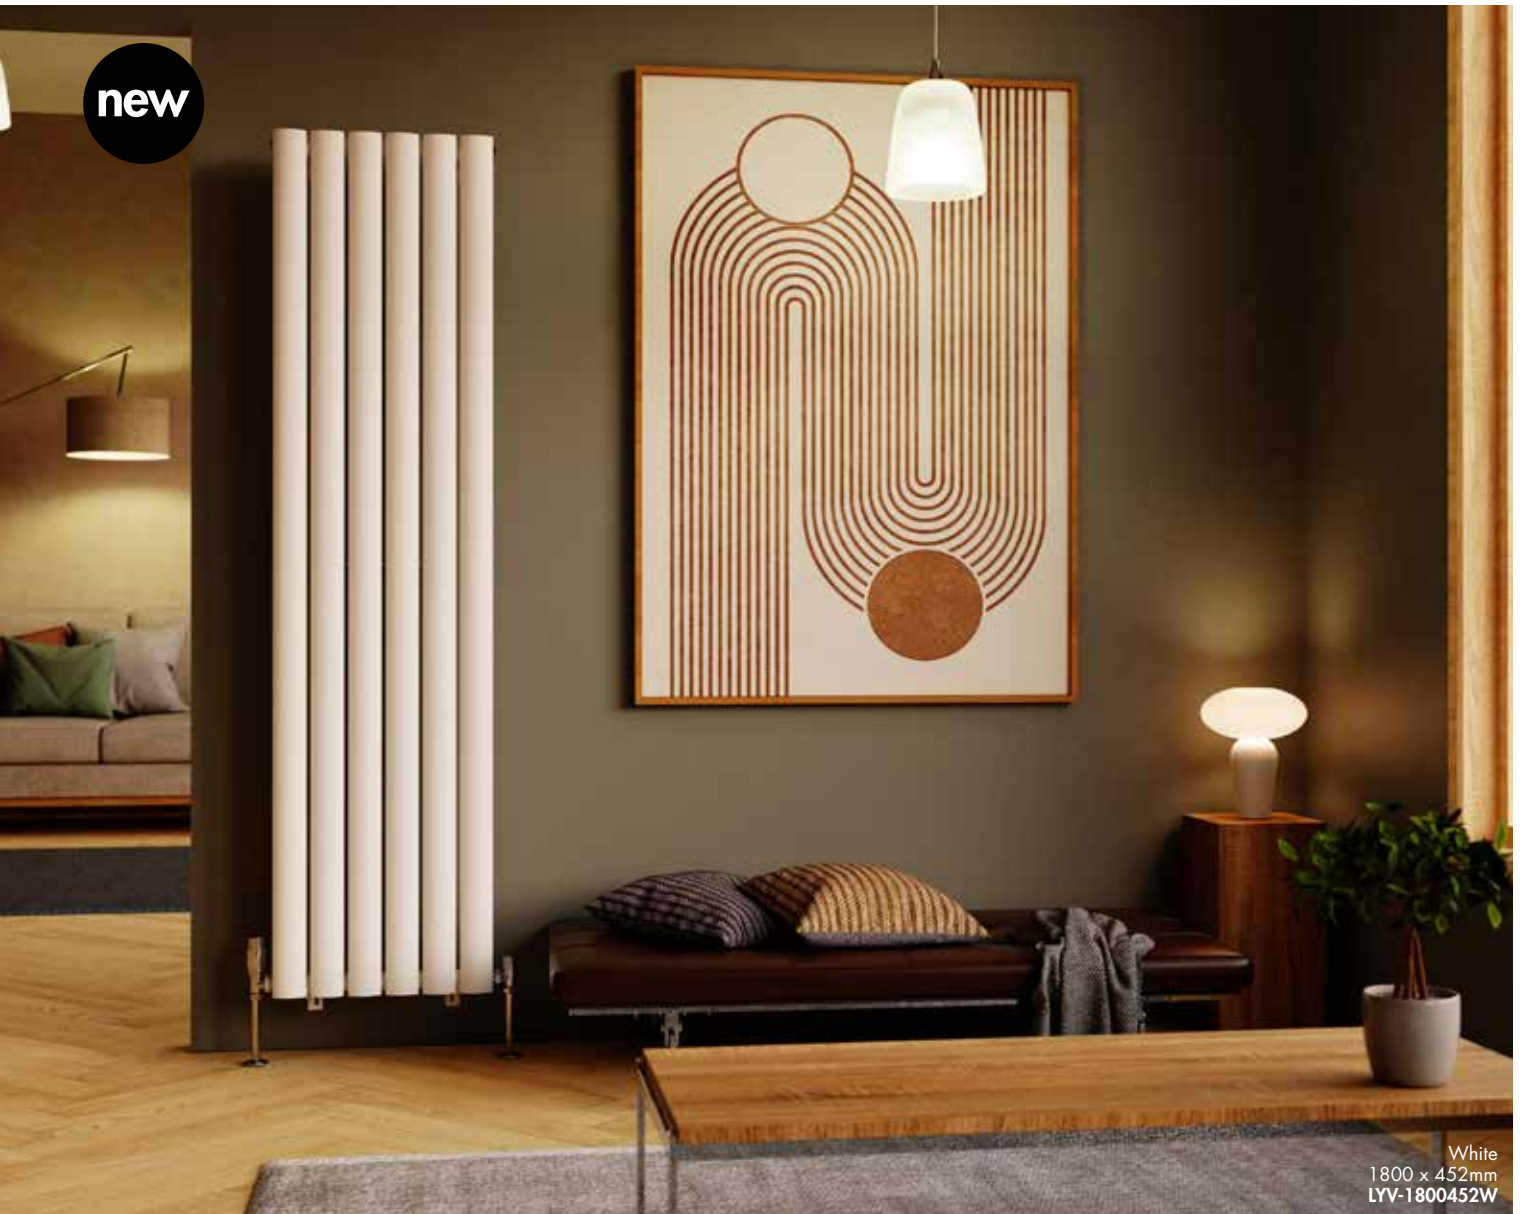

Reversible
– Round Profile

Laytham

Guarantees

Years **15**
on Laytham

Vertical Radiators

new

Double Vertical Panel

Finish – White or Anthracite
Material – Mild Steel
All heat outputs are shown at 50°C ΔT in compliance with BSEN442.
Please see pages 398-401 for complimentary valves & accessories.

White Finish

	Height	Width	Depth	End to End Connections	Watts	Btu/hr	
LYV-1800300W	1800	300	95	300	1118	3815	£458.00
LYV-1800452W	1800	452	95	452	1677	5722	£635.00

Anthracite Finish

	Height	Width	Depth	End to End Connections	Watts	Btu/hr	
LYV-1800300AN	1800	300	95	300	1118	3815	£458.00
LYV-1800452AN	1800	452	95	452	1677	5722	£635.00