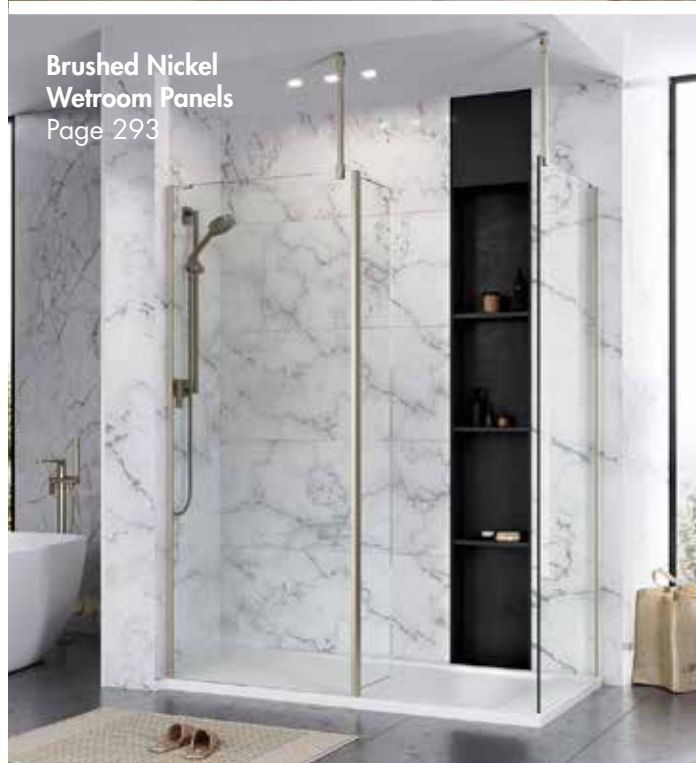

Wetrooms + Wetroom Systems

Section	Page No.
Instinct 8 + 10 Wetrooms	
Chrome Finish	292
Black Grid Finish	292
Black Finish	292
Brushed Brass Finish	293
Brushed Nickel Finish	293
Fluted Glass	293
Gunmetal Finish	293
Configurations	294
Bracing Bars	295
8mm Components	296
10mm Components	297
Wetroom Systems	
Wetroom Systems	298

What's new and trending this season...