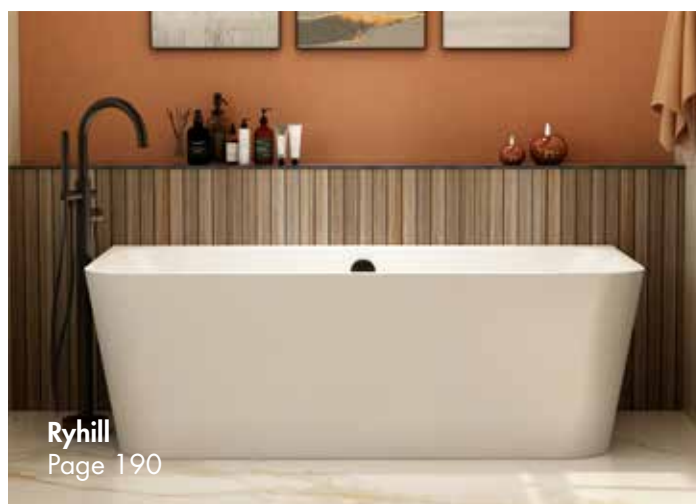

What's new and trending this season...

Hemsworth II
Page 184

Hanlith
Page 188

Ryhill
Page 190

Features + Buying Guide

Baths												
Range	Page No.	Design		Bath Style						Features		
		Contemporary	Traditional	Single Ended Bath	Double Ended Bath	Shower Bath	Slipper Bath	Back To Wall Bath	Corner Bath	Ball + Claw Feet	White Only	Coloured Options
Instinct Cast												
Nowton	170-171, 172	●		●	●	●						●
Rushmere	174-175, 176	●		●	●	●						●
Parham	177	●		●	●							●
Instinct Premiercast												
Nowton	170-171, 172	●		●	●	●						●
Rushmere	174-175, 176	●		●	●	●						●
Parham	177	●		●	●							●
Cast Baths												
Shibden	180	●		●	●							●
Rodley	181	●		●		●						●
Wilsden	182	●		●								●
Broxa	183	●		●								●
Freestanding Baths												
Traditional Freestanding Baths												
Hemsworth II	184		●	●	●		●		●	●		●
Thurcroft	186		●		●							●
Brierley	186	●			●							●
Contemporary Freestanding Baths												
Hanlith	188	●			●			●	●			●
Harsley	189	●		●	●		●					●
Skean	190	●					●					●
Ryhill	190	●			●			●				●
Edstone	191	●			●							●
Darton	191	●			●							●
Loch	192	●			●							●
Wave	192	●			●							●
Espada	193	●			●							●
Elion	193	●			●							●