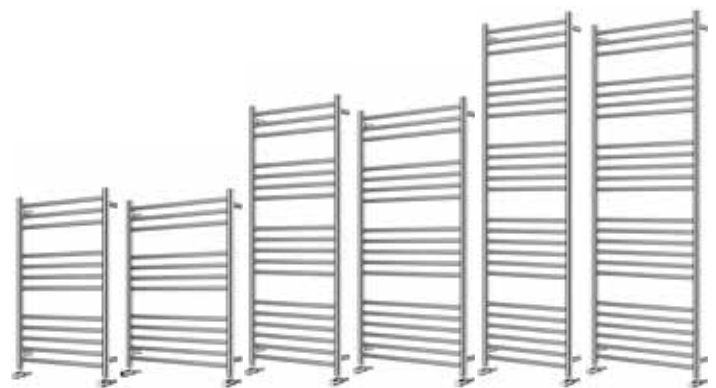

Polished Stainless Steel
600 x 1000mm
TO0601000PS

800 x 500mm **KI-S0850S**   800 x 600mm **KI-S0860S**   1200 x 500mm **KI-S1250S**   1200 x 600mm **KI-S1260S**   1600 x 500mm **KI-S1650S**   1600 x 600mm **KI-S1660S**