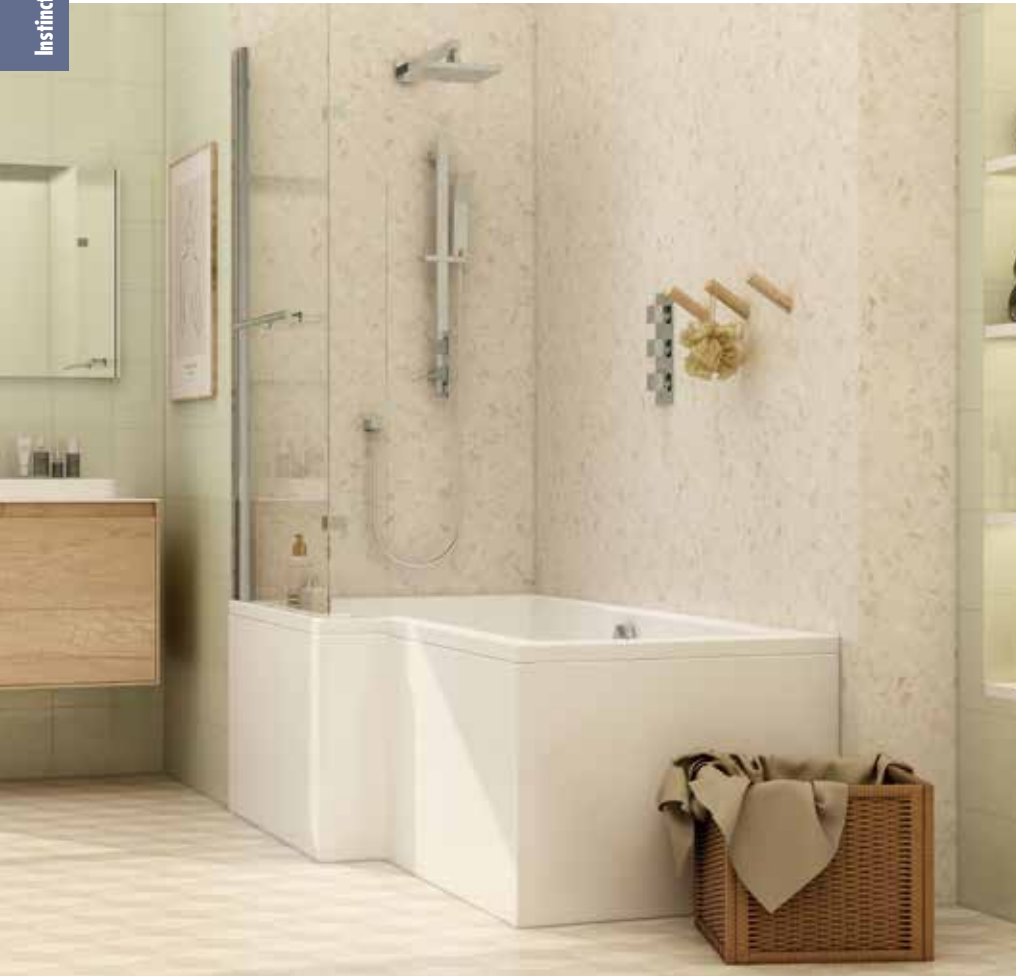

Nowton

All dimensions in mm. All measurements are approximate and subject to standard tolerances.
Prices include VAT.

Guarantees

Years **25**
on Instinct Cast + Instinct Premiercast Baths

Nowton Instinct Cast + Instinct Premiercast Shower Baths