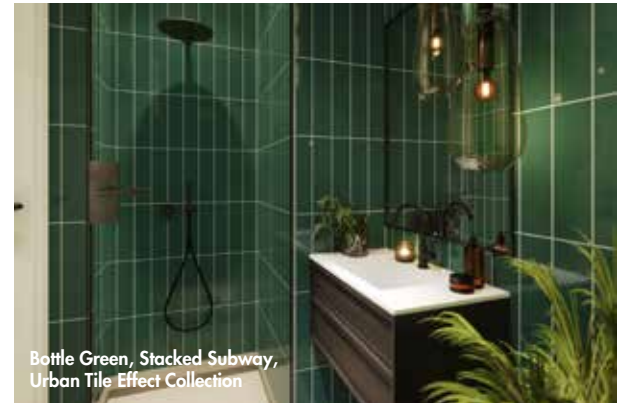

Years **25**
on Fibo Wall Panels

Wall Panelling

Stacked Subway

Dimensions – 2400(h) x 600(w) x 10.2(d) mm

£305.00

new
Bottle Green **T5231-M0830** 7.5x30cm* (High Gloss)
Denver White **T3091-M0830** 7.5x30cm* (High Gloss)
Dusky Pink **T5218-M0830** 7.5x30cm* (Extra Matt)

Chevron

Our Urban Collection is both modern and stylish. It is inspired by patterns and shapes found in urban city environments.
Dimensions – 2400(h) x 600(w) x 10.2(d) mm

£305.00

For Fibo profiles + accessories please see page 344

Dusty Blue **T6274-M78** 42.5x15cm* (Extra Matt)
Moonstone **T7616-M78** 42.5x15cm* (Microdots)
Denver White **T3091-M78** 42.5x15cm* (High Gloss)
Grey Cement **T2145-M78** 42.5x15cm* (Silk)

Scan the QR code and visit fibo.co.uk. Watch a video to learn more about their complete Wall Panel System, panel construction process and its benefits