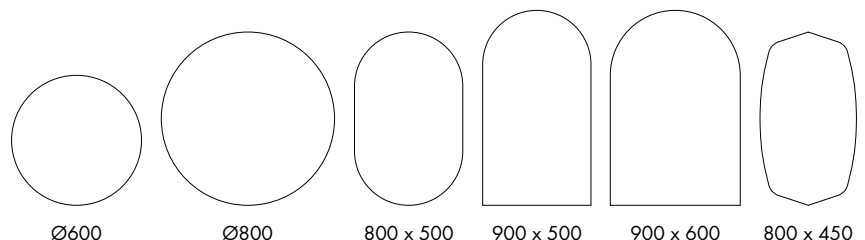

All dimensions in mm. All measurements are approximate and subject to standard tolerances. Prices include VAT.

Guarantees

5 Years on Cabinets + Mirrors

2 Years on Electrical Components

Take a closer look at the los illuminated mirror collection

los

los LED Illuminated Mirror

Finish – Black, Brushed Brass or Gunmetal Trim

Touch Controls – Touch on/off

Lighting – Backlit design with double tap

CCT (Colour Changing Technology) control

Design – Chamfer detailing on glass designed to flow into the design of the frame

Dimensions –

600(diameter) x 30(d) mm (Circular)

800(diameter) x 30(d) mm (Circular)

800(h) x 500(w) x 30(d) mm (Pill)

900(h) x 500(w) x 30(d) mm (Arch)

900(h) x 600(w) x 30(d) mm (Arch)

800(h) x 450(w) x 30(d) mm (Traditional)

Black Finish		
INST050124	Circular (Ø600)	£397.00
INST050125	Circular (Ø800)	£397.00
INSTI50BL	Pill (800 x 500)	£425.00
new INST37203	Arch (900 x 500)	£406.00
new INST37206	Arch (900 x 600)	£422.00

Brushed Brass Finish		
INST050126	Circular (Ø600)	£481.00
INST050127	Circular (Ø800)	£481.00
INSTI50BB	Pill (800 x 500)	£425.00
new INST37204	Arch (900 x 500)	£406.00
new INST37207	Arch (900 x 600)	£422.00
new INST37201	Traditional (800 x 450)	£417.00

Gunmetal Finish		
INST050126GM	Circular (Ø600)	£395.00
INST050127GM	Circular (Ø800)	£481.00
INSTI50GM	Pill (800 x 500)	£425.00
new INST37205	Arch (900 x 500)	£406.00
new INST37208	Arch (900 x 600)	£422.00
new INST37202	Traditional (800 x 450)	£417.00