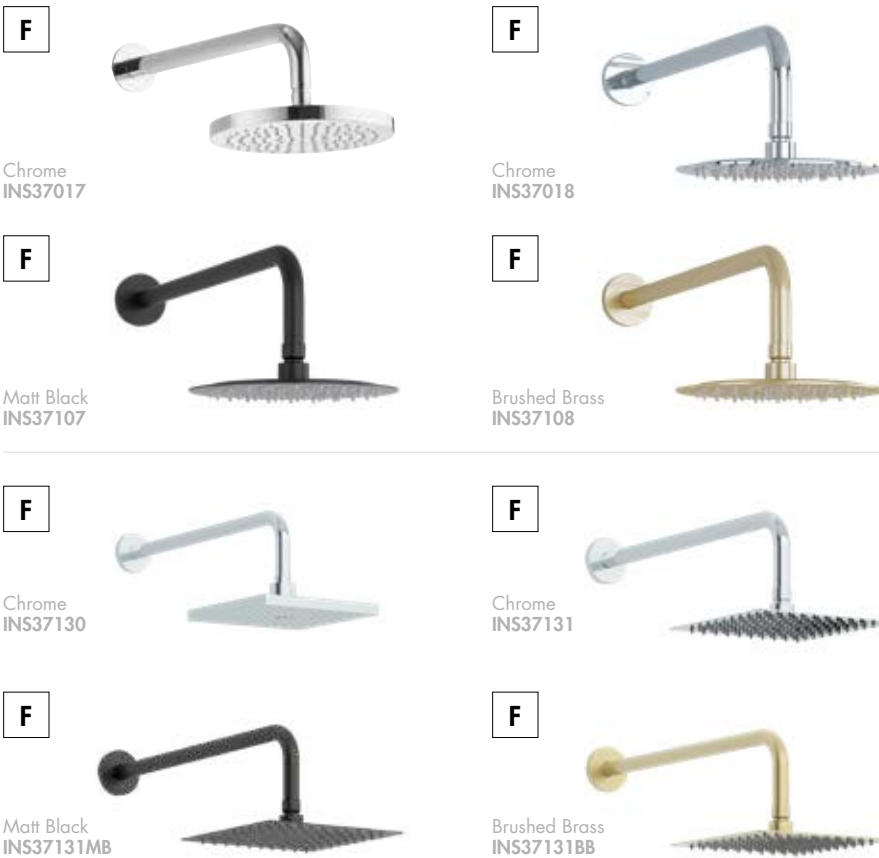

Fixed Head Kits

Chrome
INS37017

Chrome
INS37018

Matt Black
INS37107

Brushed Brass
INS37108

Chrome
INS37130

Chrome
INS37131

Matt Black
INS37131MB

Brushed Brass
INS37131BB

Keros

Design – Round
Shower Head Size – 200mm
Shower Arm Length – 400mm

200mm Fixed Head Kits

INS37017	Chrome (ABS Head)	£58.00
INS37018	Chrome (Slimline Head)	£69.00
INS37107	Matt Black (Slimline Head)	£98.00
INS37108	Brushed Brass (Slimline Head)	£98.00

Milos

Design – Square Shower Head Size – 200mm
Shower Arm Length – 400mm

200mm Fixed Head Kits

INS37130	Chrome (ABS Head)	£58.00
INS37131	Chrome (Slimline Head)	£77.00
INS37131MB	Matt Black (Slimline Head)	£98.00
INS37131BB	Brushed Brass (Slimline Head)	£98.00