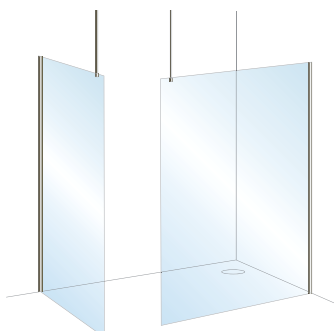

Configuration 5

Corner Panels x 2

Ceiling Brace Kits x 2