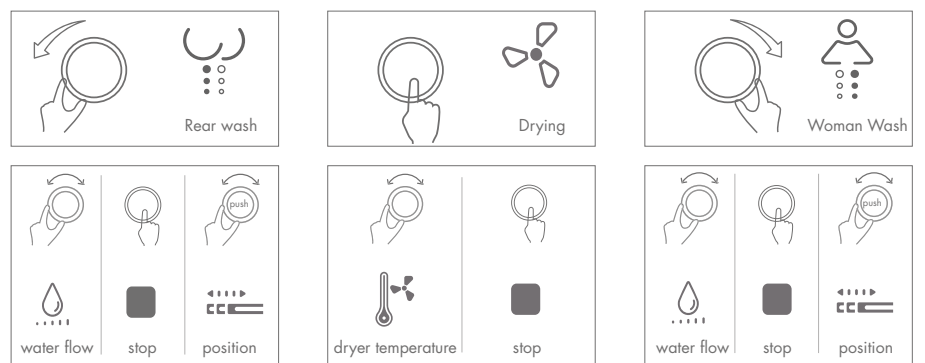

Details Make The Design

Delicate feel, light guide with comfortable operation. Micromesh texture with intuitive touch. Many features with one control.