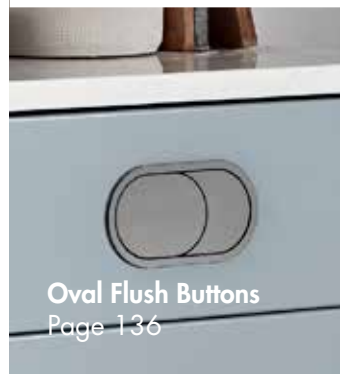

Flushing

Section	Page No.
Pneumatic Flushing	
WC Frames	
Instinct 400mm Wall Hung Bidet + WC Frame	130
Instinct 820mm Wall Hung Frame + Cistern	130
Instinct 1000mm Wall Hung Frame + Cistern	130
Instinct 1170mm Wall Hung Frame + Cistern	130
Concealed Cisterns	
Instinct In-Wall Dual Flush Concealed Cistern	131
Instinct Comfort Dual Flush Concealed Cistern	131
Instinct Bottom Entry Dual Flush Concealed Cistern	131
Instinct Side Entry Dual Flush Concealed Cistern	131
Premium Dual Flush Plates	
new Premium Dual Flush Plates	132
Dual Flush Plates	
Nuance	134
Kiso	135
Hemsworth	135
Dual Flush Buttons	
Oval	136
Nuance	136
Kiso	136
Contactless Flushing	
Instinct Contactless Close Coupled Flushing	137
Instinct Contactless Dual Flush Remote Sensor Kit	137

What's new and trending this season...