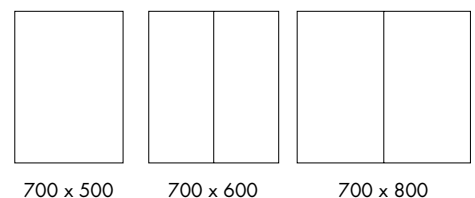

All dimensions in mm. All measurements are approximate and subject to standard tolerances. Prices include VAT.

INSTINCT®

Cabinets

Guarantees

- **5** Years on Cabinets + Mirrors
- **2** Years on Electrical Components

Take a closer look at the Brierley illuminated cabinet collection

Brierley

Brierley Cabinet

- Finish – Aluminium with mirrored internal back panel
- Shelves – Two internal shelves (Adjustable)
- Doors – Double sided mirror doors with heated demister pad
- Lighting – LED Perimeter lighting and ambient downlight with adjustable CCT (Colour Changing Technology) and brightness control
- Vanity Mirror – Handheld, desk or shelf mounted vanity mirror with 5x magnification
- Charging – Built in two-pin charging socket for your shaver or toothbrush and additional USB + USB-C charging socket
- Controls – Infrared switch controlled by contactless hand movements
- Dimensions –
- 700(h) x 500(w) x 145(d) mm (Single Door)
- 700(h) x 600(w) x 145(d) mm (Double Door)
- 700(h) x 800(w) x 145(d) mm (Double Door)

INST06064	Single Door (700 x 500)	£694.00
INST06065	Double Door (700 x 600)	£899.00
INST06066	Double Door (700 x 800)	£1019.00