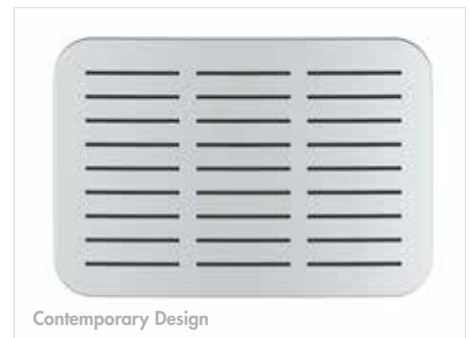

Overhead Soaker (Top View)