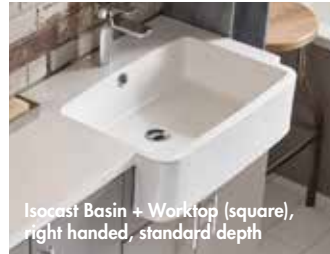

Replace **.XX** with the required worktop finish below:

Isocast Worktop with Integrated Basin Worktops

Alternatively opt for the Isocast worktop with integrated basin for a sleek contemporary look. Available in 1000, 1200 or 1500mm sizes, Isocast basins have a gloss finish and are durable, practical and easy to clean. 1000mm only suitable for use with 500 semi-countertop units.