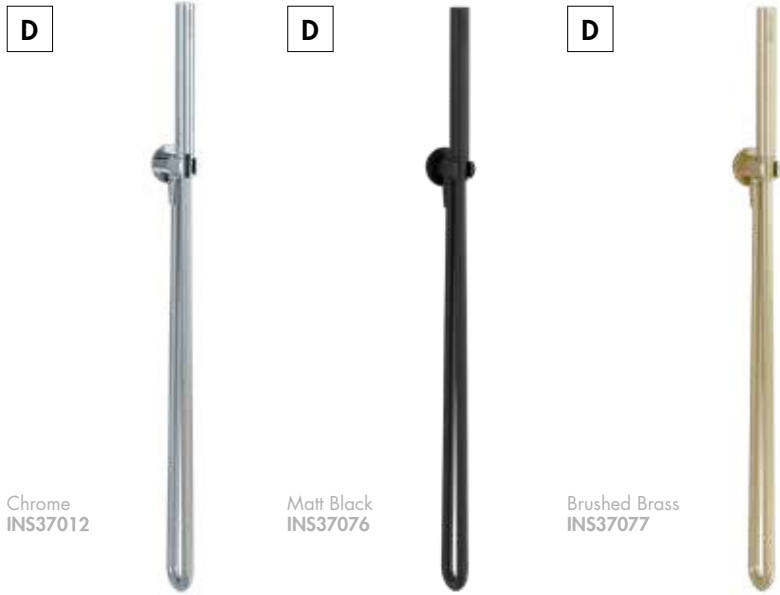

Guarantees

- **10** Years on Concealed Showers
- **5** Years on Valve Working Parts
- **1** Year on Shower Kit Components

Shower Kit Components

Wall Bracket, Fixed Handset + Hose

Keros

Design – Round
Handset Function – Single
Handset Material – ABS / Brass
Hose Length – 1500mm
Hose Bore – 7mm

Smooth Hose

Kit Includes – Wall Elbow + Handset Holder,
Smooth Hose + Round Pencil Handset

INS37012	Chrome (ABS Handset)	£60.00
INS37076	Matt Black (Brass Handset)	£103.00
INS37077	Brushed Brass (Brass Handset)	£103.00

Chrome INS37012   Matt Black INS37076   Brushed Brass INS37077

Milos

Design – Square
Handset Function – Single
Handset Material – ABS
Hose Length – 1500mm
Hose Bore – 7mm

Smooth Hose

Kit Includes – Round Wall Elbow + Handset Holder,
Smooth Hose + Square Pencil Handset

INS37140	Chrome	£65.00
INS37140MB	Matt Black	£82.00
INS37140BB	Brushed Brass	£82.00