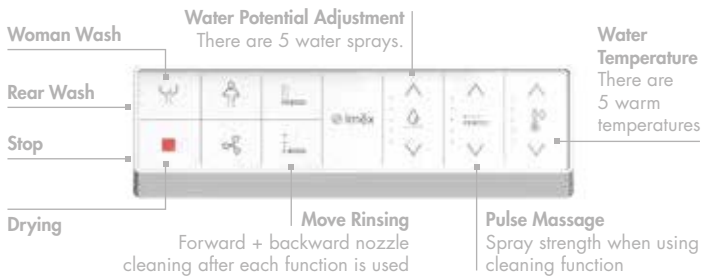

Intelligent Toilet Control

Remote Control

Simple and clean design with functional operation at a glance. Modern and ergonomic design make the controller more comfortable to use + operate.

One rotary knob control, easy operation