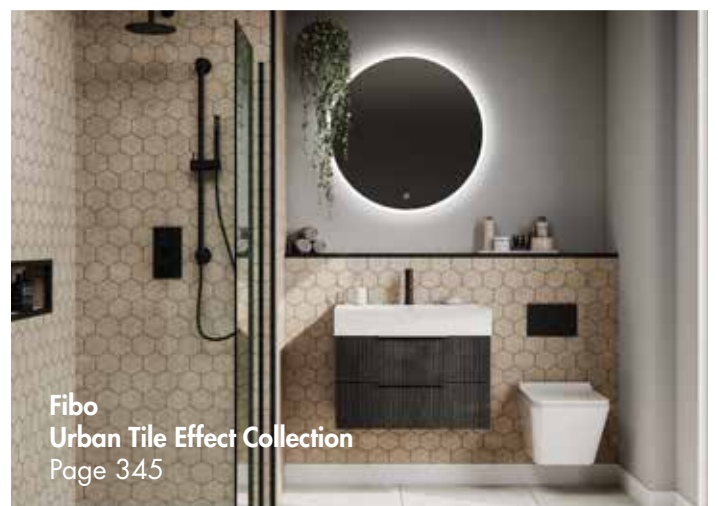

Wall Panelling

Section	Page No.
Grant Westfield	
Naturepanel	
Naturepanel Collection	338
Multipanel	
new XL Offset Tile Collection	339
Click Flooring Tiles	339
The Tile + Pure Collections	340
The Linda Barker Collection	342
The Contemporary Collection	343
Click Flooring Planks	343
Fibo	
Urban Tile Effect Collection	345
Contemporary Tile Effect Collection	349
Scandinavian Tile Effect Collection	350
Marble Collection	351
Perform Panel	
new Woodgrain Collection	353
new Tile Collection	354
new Elegance Collection	355
new Harmony Collection	356
new Flooring Collection	357
Wetwall	
Elite Collection	358
Alloy Collection	360
Alloy Décor Collection	361
Tile Collection	362

All dimensions in mm. All measurements are approximate and subject to standard tolerances.
Prices include VAT.

What's new and trending this season...