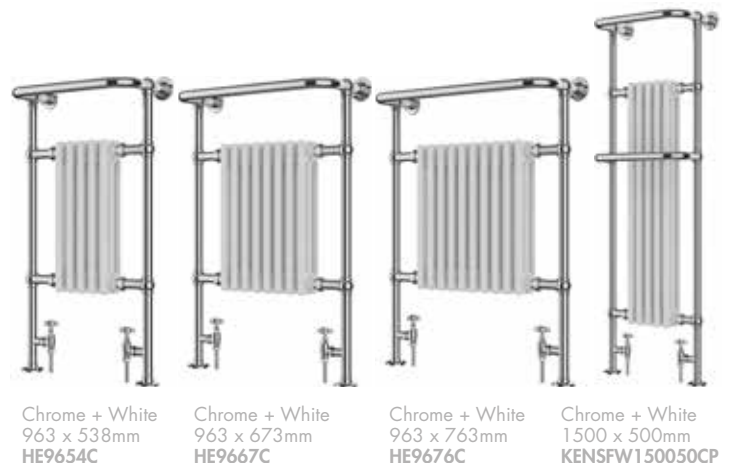

Chrome + White
963 x 538mm
HE9654C

Chrome + White
963 x 673mm
HE9667C

Chrome + White
963 x 763mm
HE9676C

Chrome + White
1500 x 500mm
KENFW150050CP