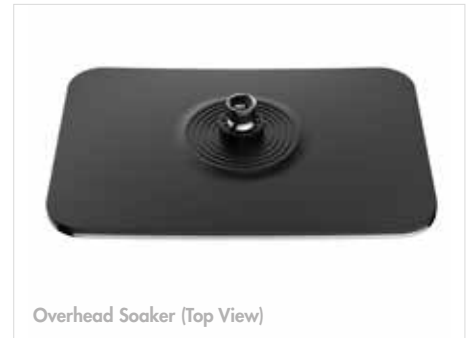

Nostell

All dimensions in mm. All measurements are approximate and subject to standard tolerances. Prices include VAT.

Take a closer look at the Nostell shower collection

Guarantees
Years **10**
on Nostell Showers