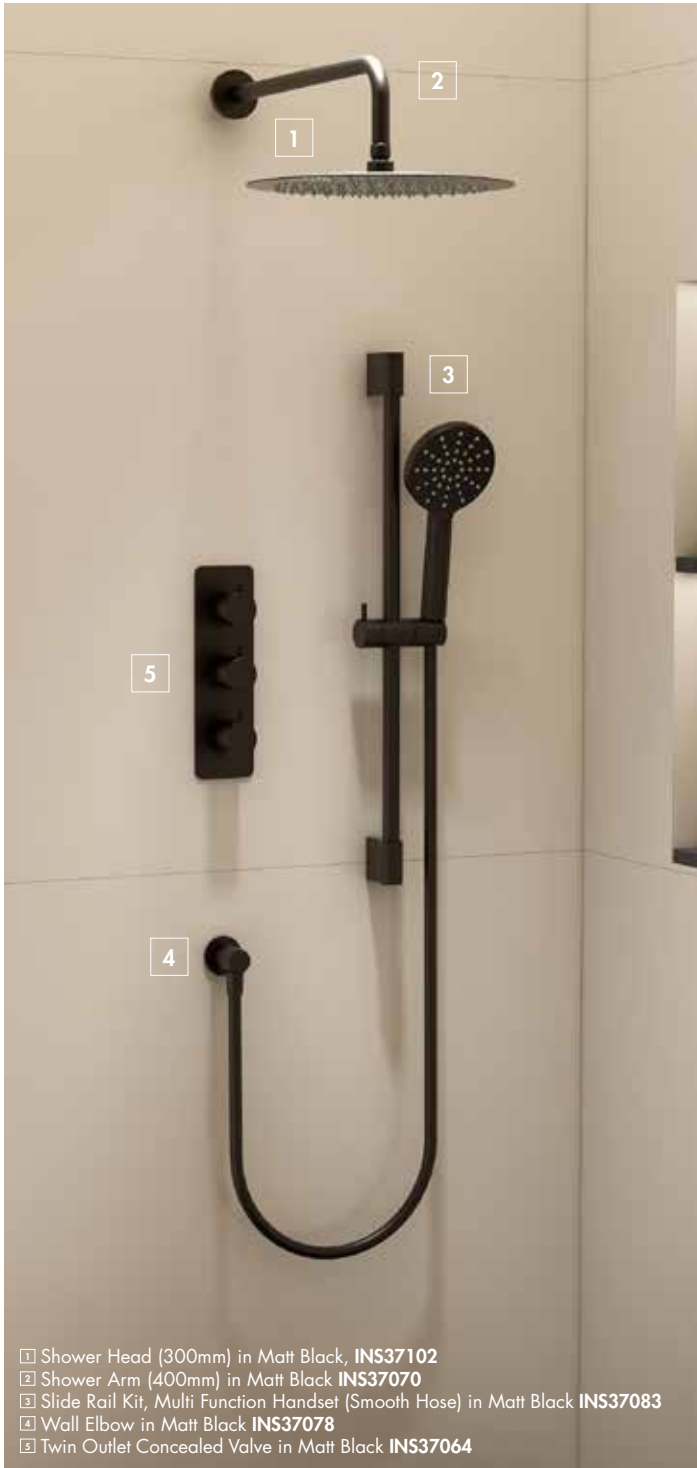

Create Your Own Shower

Guarantees

Years **10** on Concealed Showers | Years **5** on Valve Working Parts | Year **1** on Shower Kit Components

- ❑ Shower Head (300mm) in Matt Black, **INS37102**
- ❑ Shower Arm (400mm) in Matt Black **INS37070**
- ❑ Slide Rail Kit, Multi Function Handset (Smooth Hose) in Matt Black **INS37083**
- ❑ Wall Elbow in Matt Black **INS37078**
- ❑ Twin Outlet Concealed Valve in Matt Black **INS37064**