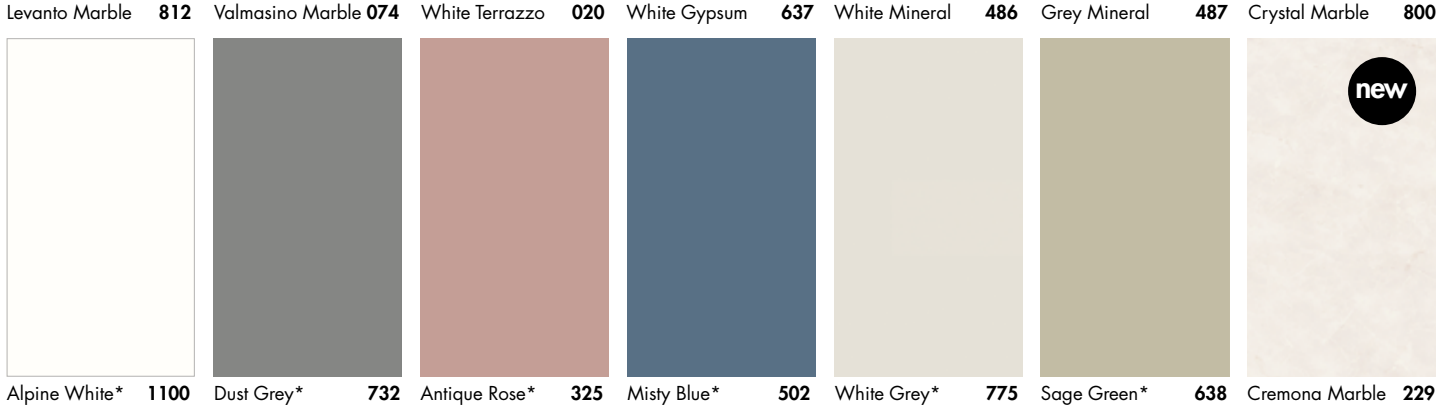

White Gypsum, Large Tile, The Tile + Pure Collection

Misty Blue, Herringbone Tile, The Tile + Pure Collection

Guarantees

30 Years on Multipanel Wall Panels + Click Flooring Tiles

Wall Panelling

The Tile + Pure Collections