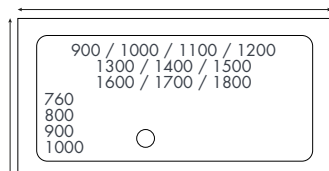

Guarantees

10 Years on SENSTEC Anti-Slip Shower Trays

SENSTEC Anti-Slip Shower Trays

SENSTEC Anti-Slip Shower Trays

Finish – White

Design – Patented SENSTEC Anti-Slip dimple technology, 36mm thickness

Texture – Anti Slip Class C