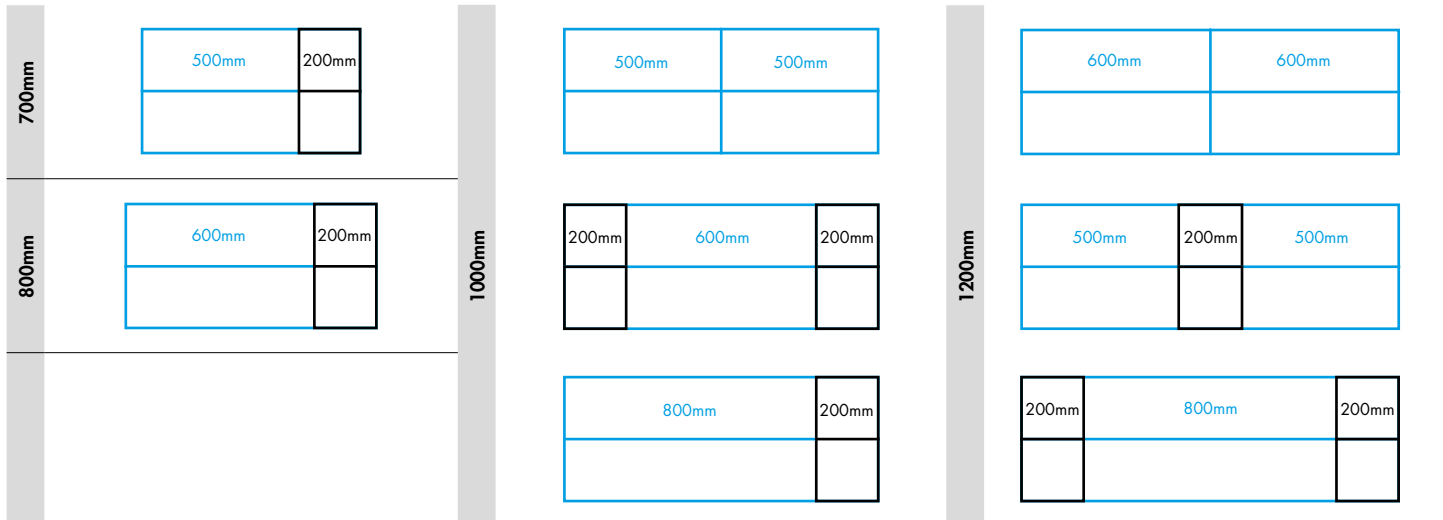

All dimensions in mm. All measurements are approximate and subject to standard tolerances. Prices include VAT.

Espada

Guarantees

5 Years on Espada Modular Furniture

200mm Wall Mounted Open Storage

Shelf – Tempered glass shelf
Overall Dimensions – 476(h) x 192(w) x 416(d) mm

Espada Wall Mounted Basin Units + Open Storage Configurations

Espada wall mounted basin units can be setup in same size pairs. For even further storage you can add 200mm open storage units to produce up to 8 configurations. These can range in size from 700mm up to 1200mm, to suit your space. For worktop options please see page 29.