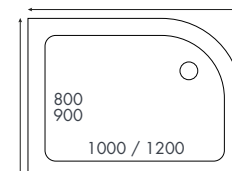

Offset Quadrant Left Hand

Rectangular Anti-Slip Shower Trays

Waste – McAlpine chrome waste included.

SEN900X760	900 x 760mm	£828.00
SEN900X800	900 x 800mm	£835.00
SEN1000X760	1000 x 760mm	£1039.00
SEN1000X800	1000 x 800mm	£1045.00
SEN1000X900	1000 x 900mm	£1081.00
SEN1100X760	1100 x 760mm	£1167.00
SEN1100X800	1100 x 800mm	£1174.00
SEN1100X900	1100 x 900mm	£1180.00
SEN1200X760	1200 x 760mm	£1180.00
SEN1200X800	1200 x 800mm	£1196.00
SEN1200X900	1200 x 900mm	£1204.00
SEN1200X1000	1200 x 1000mm	£1219.00
SEN1300X800	1300 x 800mm	£1232.00
SEN1300X900	1300 x 900mm	£1276.00
SEN1400X800	1400 x 800mm	£1276.00
SEN1400X900	1400 x 900mm	£1327.00
SEN1400X1000	1400 x 1000mm	£1472.00
SEN1500X800	1500 x 800mm	£1370.00
SEN1500X900	1500 x 900mm	£1412.00
SEN1500X1000	1500 x 1000mm	£1572.00
SEN1600X800	1600 x 800mm	£1449.00
SEN1600X900	1600 x 900mm	£1498.00
SEN1600X1000	1600 x 1000mm	£1629.00
SEN1700X700	1700 x 700mm	£1498.00
SEN1700X750	1700 x 750mm	£1498.00
SEN1700X800	1700 x 800mm	£1629.00
SEN1700X900	1700 x 900mm	£1674.00
SEN1700X1000	1700 x 1000mm	£1710.00
SEN1800X800	1800 x 800mm	£1710.00
SEN1800X900	1800 x 900mm	£1744.00
SEN1800X1000	1800 x 1000mm	£1831.00

Square Anti-Slip Shower Trays

Waste – McAlpine chrome waste included.

SEN800X800	800 x 800mm	£807.00
SEN900X900	900 x 900mm	£864.00
SEN1000X1000	1000 x 1000mm	£1174.00

Quadrant Anti-Slip Shower Trays

Waste – McAlpine chrome waste included.

SEN800QUADC	800 x 800mm	£858.00
SEN900QUADC	900 x 900mm	£886.00
SEN900QUADTL	900 x 900mm (Top Left Waste)	£886.00
SEN900QUADBR	900 x 900mm (Bottom Right Waste)	£886.00
SEN1000QUAD	1000 x 1000mm	£1180.00

Offset Quadrant Anti-Slip Shower Trays

Left Hand

Waste – McAlpine chrome waste included.

SEN1000X800QLH	1000 x 800mm	£1075.00
SEN1200X800QLH	1200 x 800mm	£1210.00
SEN1200X900QLH	1200 x 900mm	£1226.00

Right Hand

Waste – McAlpine chrome waste included.

SEN1000X800QRH	1000 x 800mm	£1075.00
SEN1200X800QRH	1200 x 800mm	£1210.00
SEN1200X900QRH	1200 x 900mm	£1226.00