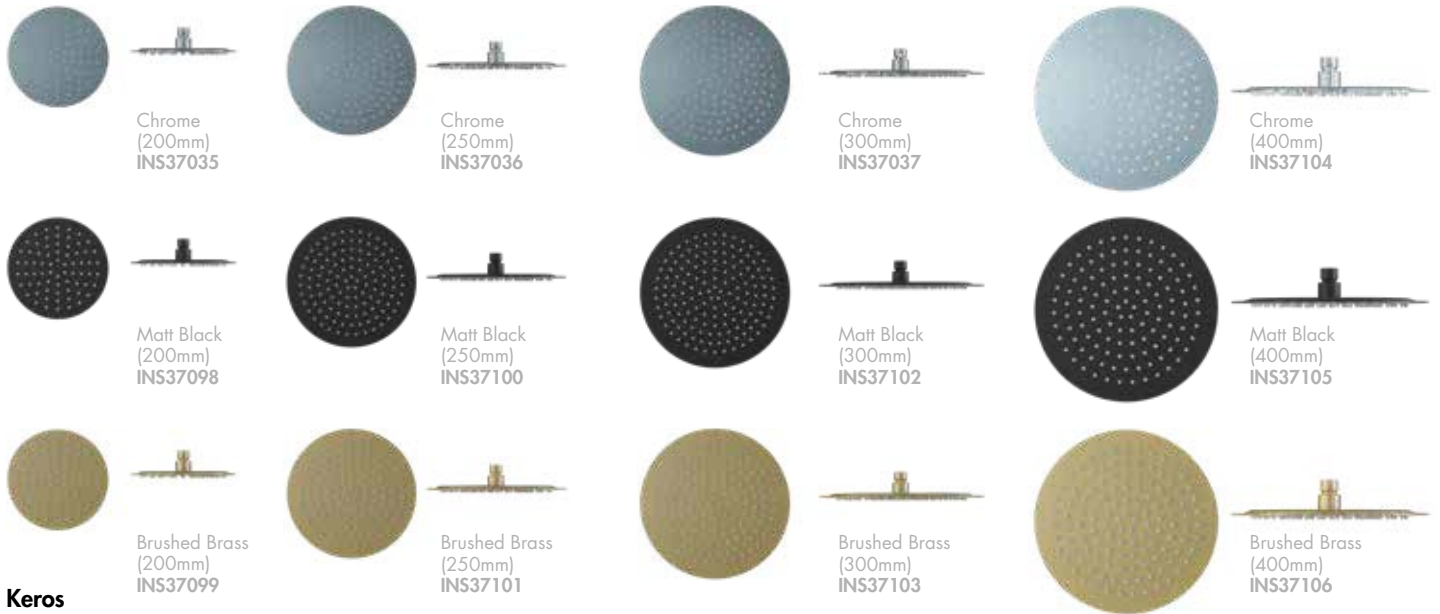

Guarantees

- **10** Years on Concealed Showers
- **5** Years on Valve Working Parts
- **1** Year on Shower Kit Components

Shower Kit Components

Shower Heads

Keros

Design – Round

200mm Slimline Shower Head		
MP	Min 0.5 Bar	
INS37035	Chrome	£39.00
INS37098	Matt Black	£59.00
INS37099	Brushed Brass	£59.00

300mm Slimline Shower Head		
MP	Min 0.5 Bar	
INS37037	Chrome	£76.00
INS37102	Matt Black	£95.00
INS37103	Brushed Brass	£95.00

250mm Slimline Shower Head		
MP	Min 0.5 Bar	
INS37036	Chrome	£67.00
INS37100	Matt Black	£86.00
INS37101	Brushed Brass	£86.00

400mm Slimline Shower Head		
MP	Min 0.5 Bar	
INS37104	Chrome	£125.00
INS37105	Matt Black	£171.00
INS37106	Brushed Brass	£171.00