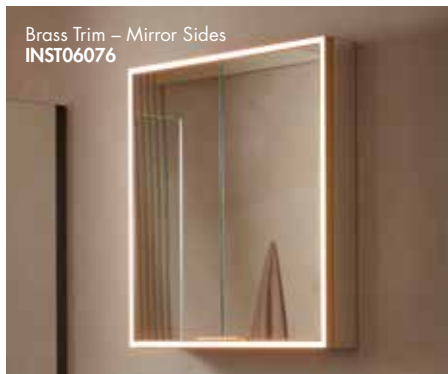

All dimensions in mm. All measurements are approximate and subject to standard tolerances. Prices include VAT.

Guarantees

5 Years on Cabinets + Mirrors

2 Years on Electrical Components

Take a closer look at the Crambeck illuminated cabinet collection

Crambeck

Crambeck Cabinet

Finish – Aluminium, Black, Brass or Bronze Trim
Shelves – Four internal shelves
Doors – Internal mirrored back panel and internal mirrored doors with heated demister pad
Charging – Centre column electronic box allowing for charging points for both shaver sockets and USB-A and USB-C charging devices
Controls – Innovative touch bar at the base of the cabinet
Dimensions –
700(h) x 500(w) x 113(d) mm (Single Door)
700(h) x 650(w) x 113(d) mm (Double Door)
700(h) x 800(w) x 113(d) mm (Double Door)
700(h) x 1000(w) x 113(d) mm (Double Door)

Aluminium Trim – Mirror Sides		
INST06067	Single Door (700 x 500)	£634.00
INST06068	Double Door (700 x 650)	£754.00
INST06069	Double Door (700 x 800)	£875.00
INST06070	Double Door (700 x 1000)	£995.00

Black Trim – Mirror Sides		
INST06083	Single Door (700 x 500)	£754.00
INST06084	Double Door (700 x 650)	£875.00
INST06085	Double Door (700 x 800)	£995.00
INST06086	Double Door (700 x 1000)	£1116.00

Brass Trim – Mirror Sides		
INST06075	Single Door (700 x 500)	£754.00
INST06076	Double Door (700 x 650)	£875.00
INST06077	Double Door (700 x 800)	£995.00
INST06078	Double Door (700 x 1000)	£1116.00

Bronze Trim – Mirror Sides		
new INST06091	Single Door (700 x 500)	£754.00
new INST06092	Double Door (700 x 650)	£874.00
new INST06093	Double Door (700 x 800)	£995.00
new INST06094	Double Door (700 x 1000)	£1115.00