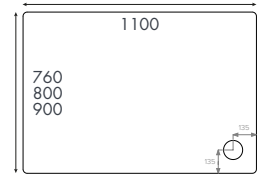

Waste – McAlpine chrome waste included.

SEN1000X800QRH	1000 x 800mm	£1075.00
SEN1200X800QRH	1200 x 800mm	£1210.00
SEN1200X900QRH	1200 x 900mm	£1226.00

Instinct Shower Trays

Rectangular Shower Trays

Rectangle flat to floor