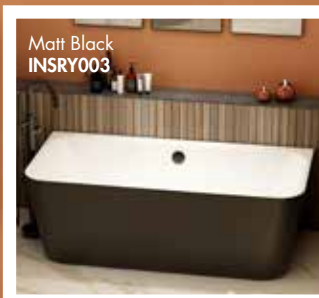

Skean Freestanding Bath

Finish – White or Matt Black
Tapholes – Cannot be drilled
Waste – Included (White)
Overflow – Integrated slot
Dimensions –
600(h) x 1600(w) x 480(d) mm (235 Litres)

235
Litres

White Finish		
INSSK001	1600 x 480mm	£1662.00
Matt Black Finish		
INSSK002	1600 x 480mm	£1762.00