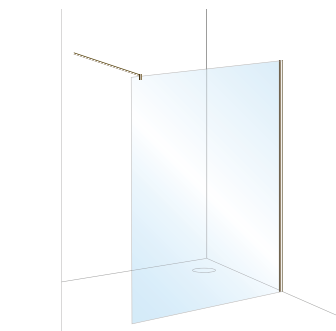

Configuration 4

Corner Panel (in Alcove)

Low Level Brace Kit