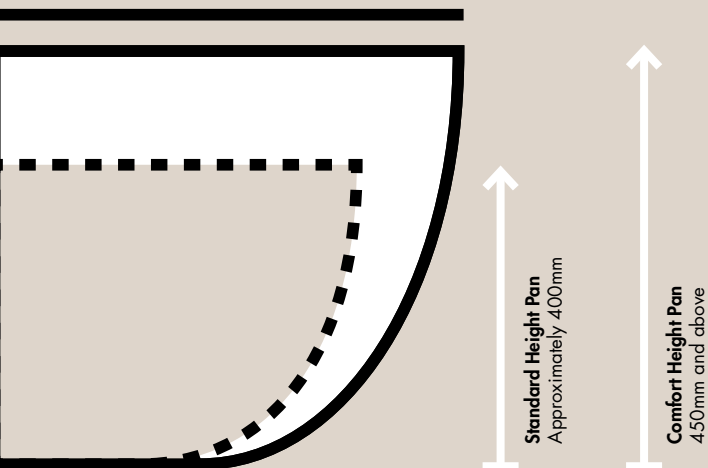

Toilet Seats
Page 126

Comfort Height Pan. Short Projection Pan. What's the difference?

Comfort Height Pans

Comfort height pans are designed to ensure that the bowl and seat height is such that they make for comfortable use. Typically comfort height pans are 450mm and above (standard height pans are approximately 400mm in height) and can be particularly useful for the elderly and people with mobility issues.