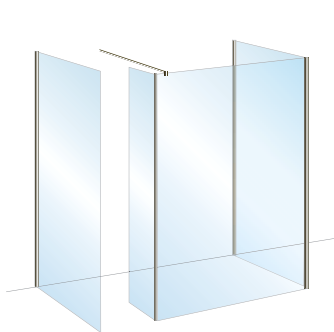

Configuration 9

Corner Panel x 2

Glass to Glass Panel

Deflector Panel

Low Level Brace Kit