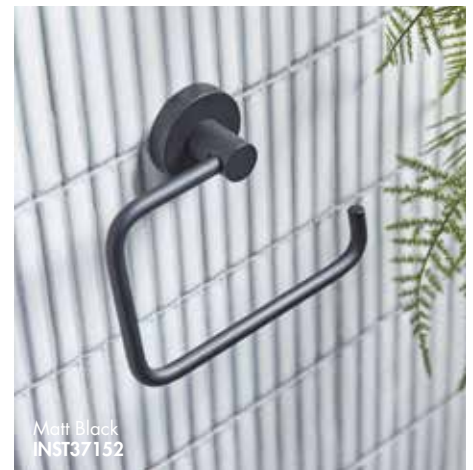

Toilet Roll Holder

Finish – Chrome, Matt Black, Brushed Brass or Gunmetal
Material – Brass
Dimensions – 44(h) x 140(w) x 65(d) mm

INST37155	Chrome	£45.00
INST37156	Matt Black	£53.00
INST37157	Brushed Brass	£73.00
new INST37158	Gunmetal	£73.00

Matt Black
INST37152