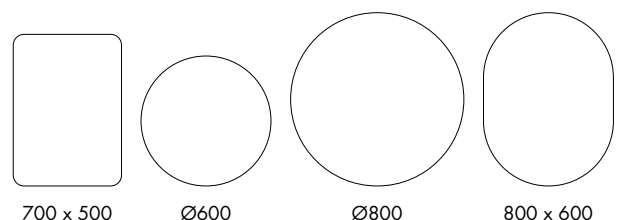

All dimensions in mm. All measurements are approximate and subject to standard tolerances. Prices include VAT.

Guarantees

- **5** Years on Cabinets + Mirrors
- **2** Years on Electrical Components

Take a closer look at the Kilnsea illuminated mirror collection

Kilnsea

Kilnsea LED Illuminated Mirror

Finish – Black frame with black diffuser technology, Brushed Brass frame with white diffuser technology or Gunmetal frame with white diffuser technology
Lighting – LED illumination
Touch Controls – Touch on/off
Hanging – Landscape or Portrait (Rectangular)
Dimensions –
700(h) x 500(w) x 42(d) mm (Rectangular)
600(diameter) x 42(d) mm (Circular)
800(diameter) x 42(d) mm (Circular)
800(h) x 600(w) x 42(d) mm (Pill)

Black Finish		
INST05086	Rectangular (700 x 500)	£445.00
INST05087	Circular (Ø600)	£403.00
INST05088	Circular (Ø800)	£523.00
INSTK160PB	Pill (800 x 600)	£403.00

Brushed Brass Finish		
INST050128	Rectangular (700 x 500)	£427.00
INST050129	Circular (Ø600)	£361.00
INST050130	Circular (Ø800)	£482.00
INSTK160PBBR	Pill (800 x 600)	£445.00

Gunmetal Finish		
INSTK150GM	Rectangular (700 x 500)	£427.00
INSTK160CGM	Circular (Ø600)	£361.00
INSTK180CGM	Circular (Ø800)	£482.00
INSTK160PGM	Pill (800 x 600)	£445.00