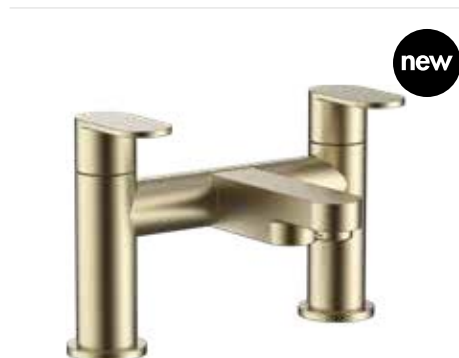

Brushed Brass
INST-TUL-BM-BB

new

Bath Filler (Two Taphole)

Finish – Brushed Brass
Dimensions – 145(h) x 230(w) x 155(d) mm

LP
Min 0.2 Bar
Max 5 Bar
⚙️
🔧
⬇️⬆️

Flow Rate – 13.2 l/min

INST-TUL-BF-BB £190.00