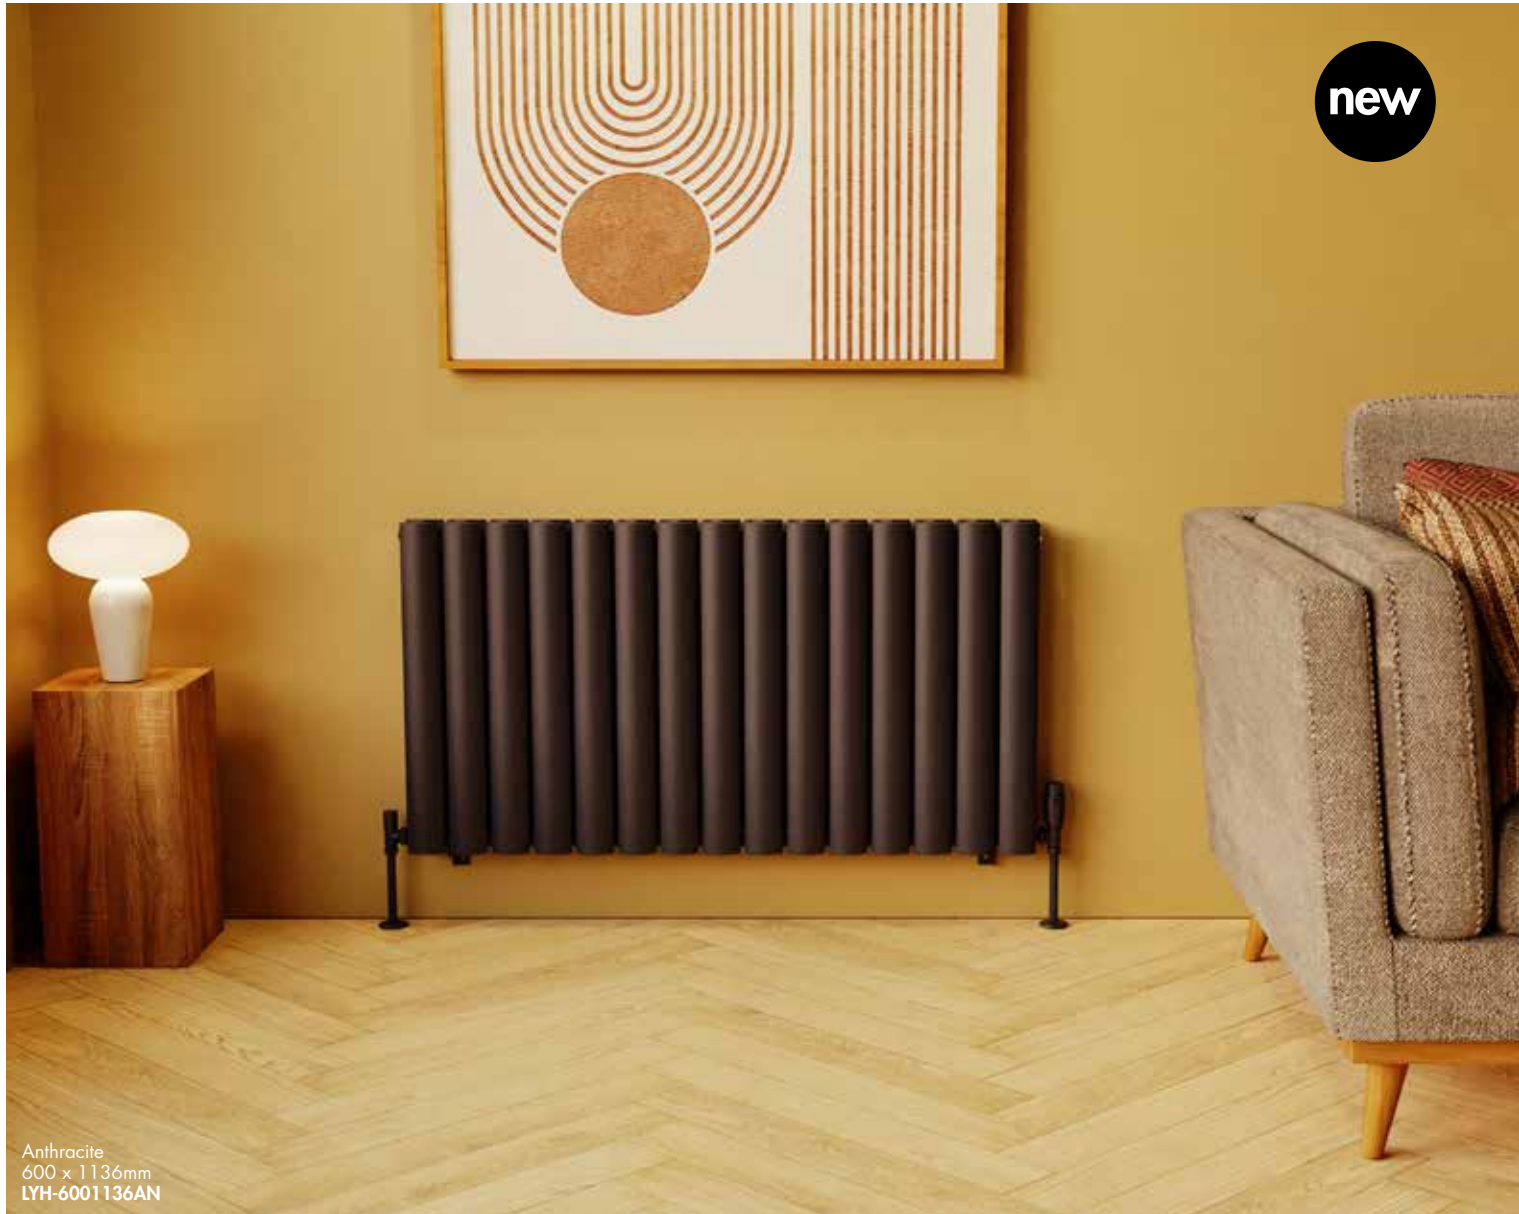

INSTINCT®

Designer Radiators

Laytham

Guarantees

15 Years
on Laytham

Horizontal Radiators

new

Anthracite
600 x 1136mm
LYH-6001136AN