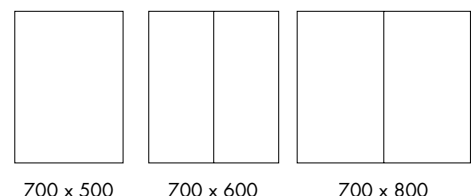

All dimensions in mm. All measurements are approximate and subject to standard tolerances. Prices include VAT.

Guarantees

5 Years on Cabinets + Mirrors

2 Years on Electrical Components

Take a closer look at the Andros illuminated cabinet collection

Andros

Andros Cabinet

Finish – Aluminium, Black, Brushed Brass or Gunmetal Trim

Shelves – Four smoked glass internal shelves (Adjustable)

Doors – Double sided mirror doors with heated demister pad

Lighting – LED perimeter lighting with CCT (Colour Changing Technology) control

Charging – Centre column electronic box allowing for charging points for both shaver sockets and USB-A charging devices

Controls – Innovative touch bar at the base of the cabinet, that with a double tap activates the CCT to change from warm to cool lighting

Mounting – Surface or recessed installation

Dimensions –

700(h) x 500(w) x 113(d) mm (Single Door)

700(h) x 600(w) x 113(d) mm (Double Door)

700(h) x 800(w) x 113(d) mm (Double Door)

Aluminium Trim – Mirror Sides		
INST06061	Single Door (700 x 500)	£723.00
INST06062	Double Door (700 x 600)	£844.00
INST06063	Double Door (700 x 800)	£964.00

Black Trim – Mirror Sides		
INSTA050BL	Single Door (700 x 500)	£808.00
INSTA060BL	Double Door (700 x 600)	£924.00
INSTA080BL	Double Door (700 x 800)	£1039.00

Brushed Brass Trim – Mirror Sides		
INSTA050BBR	Single Door (700 x 500)	£808.00
INSTA060BBR	Double Door (700 x 600)	£924.00
INSTA080BBR	Double Door (700 x 800)	£1039.00

Gunmetal Trim – Mirror Sides		
INSTA050GM	Single Door (700 x 500)	£808.00
INSTA060GM	Double Door (700 x 600)	£924.00
INSTA080GM	Double Door (700 x 800)	£1039.00