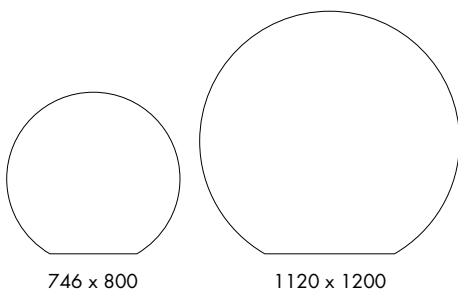

Ecstasy LED Illuminated Mirror

Lighting – LED back-lit illumination, colour changing (CCT) and dimming LED technology

Demister – Integrated heated demister pad

Dimensions –

746(h) x 800(w) x 30(d) mm (INSEC745M)

1120(h) x 1200(w) x 30(d) mm (INSEC120M)

INSEC745M Flat-Bottom Circle (746 x 800) £316.00

INSEC120M Flat-Bottom Circle (1120 x 1200) £608.00