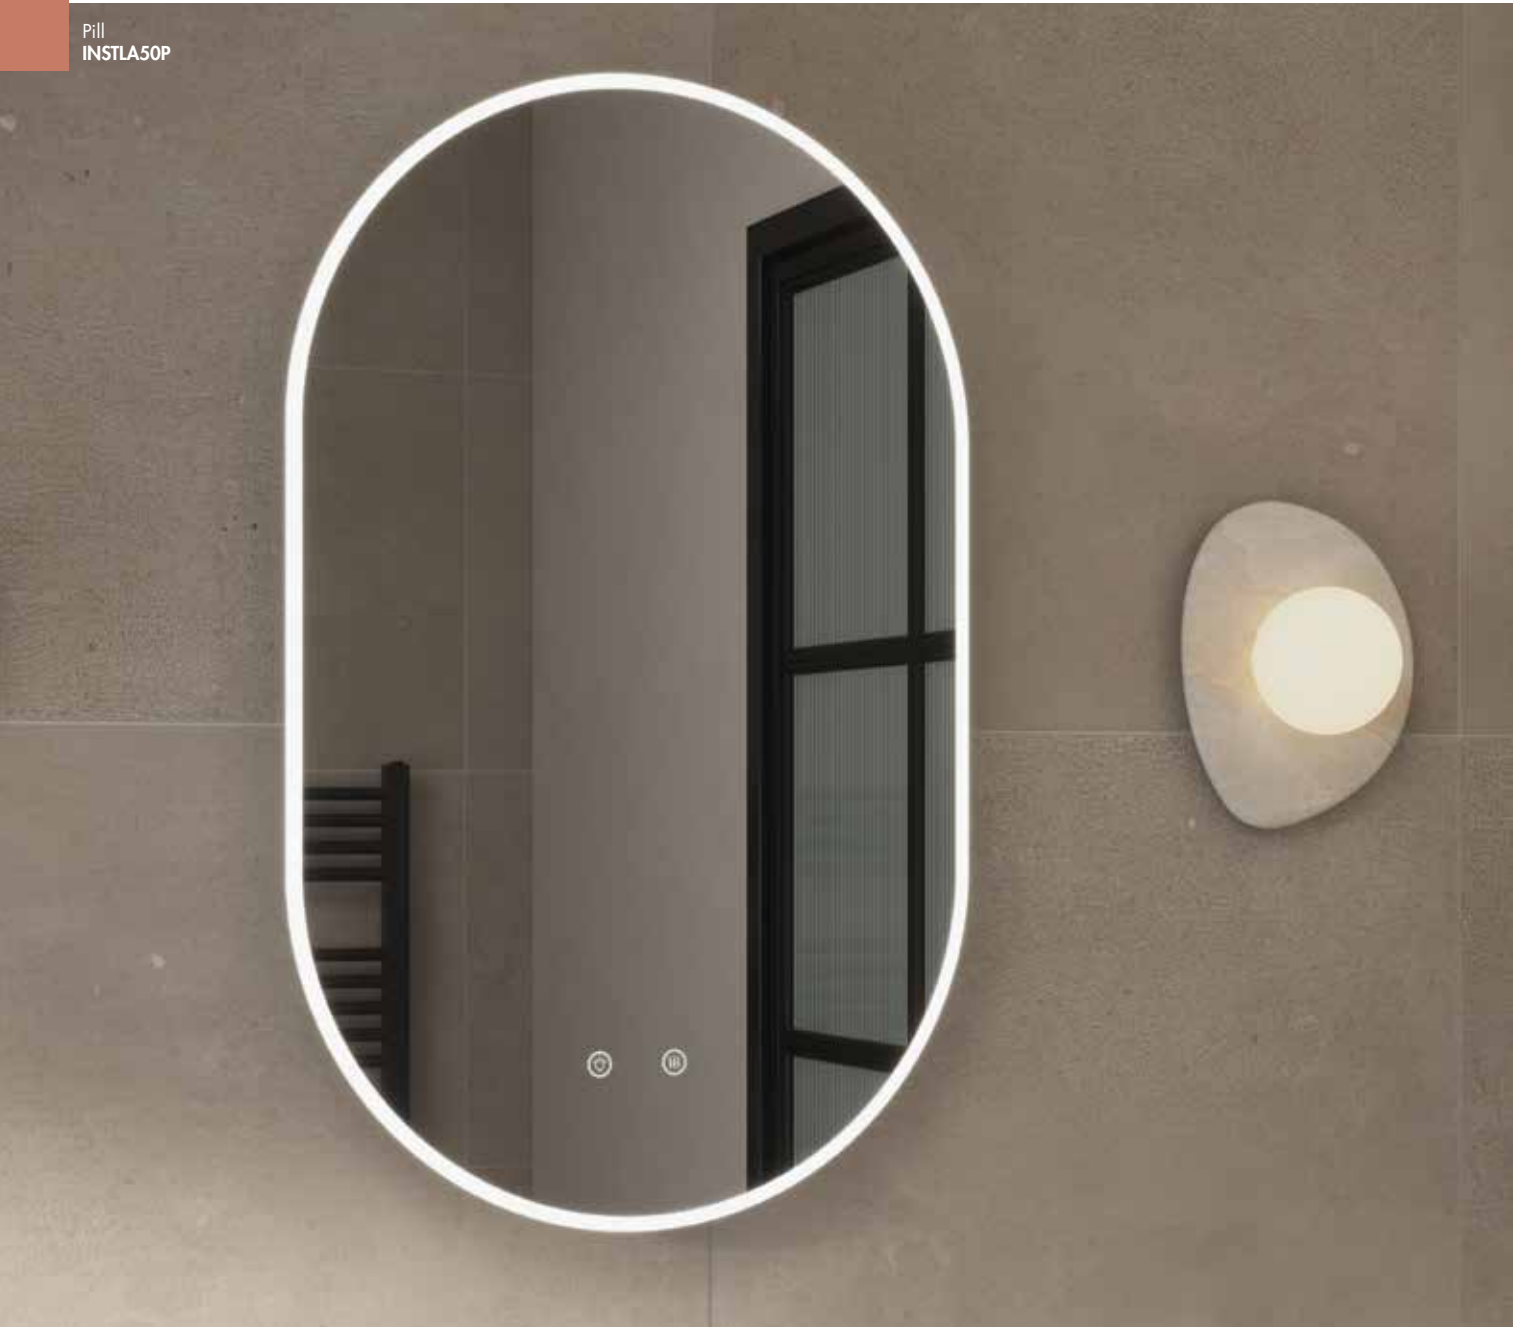

Take a closer look at
the Laytham illuminated
mirror collection

Guarantees

Years **5**
on Cabinets + Mirrors

Years **2**
on Electrical Components