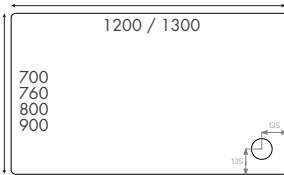

Waste – McAlpine chrome waste included.

SEN1000X800QRH	1000 x 800mm	£1075.00
SEN1200X800QRH	1200 x 800mm	£1210.00
SEN1200X900QRH	1200 x 900mm	£1226.00

Instinct Shower Trays

Rectangular Shower Trays

Rectangle flat to floor