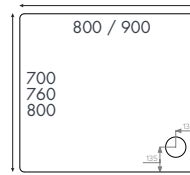

Waste – McAlpine chrome waste included.

SEN1000X800QRH	1000 x 800mm	£1075.00
SEN1200X800QRH	1200 x 800mm	£1210.00
SEN1200X900QRH	1200 x 900mm	£1226.00

Instinct Shower Trays

Rectangular Shower Trays

Rectangle flat to floor