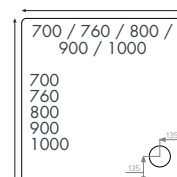

Standard + Anti Slip Trays

Finish – White
Material – 45mm acrylic capped stone resin shower tray
Waste – 90mm fast flow waste also available
Compatibility – Fully compatible with the Instinct shower enclosure ranges
Components – Available with leg and panel set to raise off the floor
Safety – Anti slip rated to Class C standard

Low Profile Standard Trays		
UN70100	700 x 700mm	£182.00
UN76100	760 x 760mm	£166.00
UN80100	800 x 800mm	£190.00
UN90100	900 x 900mm	£226.00
UN100100	1000 x 1000mm	£340.00

Low Profile Anti Slip Trays		
ASUN70100	700 x 700mm	£190.00
ASUN76100	760 x 760mm	£198.00
ASUN80100	800 x 800mm	£204.00
ASUN90100	900 x 900mm	£225.00
ASUN100100	1000 x 1000mm	£325.00