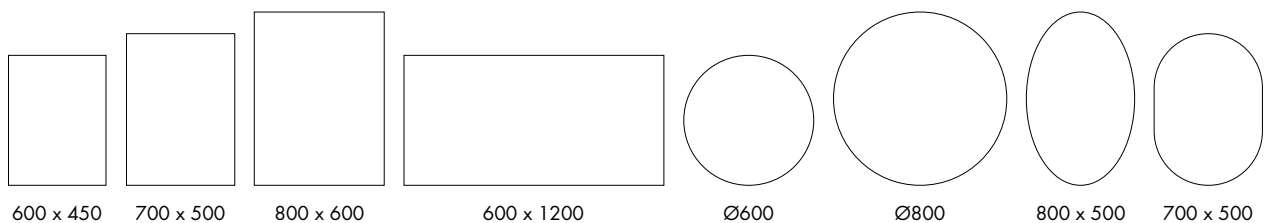

Firbeck LED Illuminated Mirror

Lighting – LED perimeter lighting, colour changing, dimming

Touch Controls – With double tap CCT (Colour Changing Technology) control

Hanging – Landscape or Portrait (Rectangular + Pill shapes)

Dimensions –

- 600(h) x 450(w) x 22(d) mm (Rectangular)
- 700(h) x 500(w) x 22(d) mm (Rectangular)
- 800(h) x 600(w) x 22(d) mm (Rectangular)
- 600(h) x 1200(w) x 22(d) mm (Rectangular)
- 600(diameter) x 25(d) mm (Circular)
- 800(diameter) x 25(d) mm (Circular)
- 800(h) x 500(w) x 25(d) mm (Oval)
- 700(h) x 500(w) x 25(d) mm (Pill)

IP44
LED
CCT

INST050116	Rectangular (600 x 450)	£364.00
INST050117	Rectangular (700 x 500)	£393.00
INST050118	Rectangular (800 x 600)	£426.00
INST050119	Rectangular (600 x 1200)	£577.00
INST050120	Circular (Ø600)	£374.00
INST050121	Circular (Ø800)	£469.00
INST050122	Oval (800 x 500)	£406.00
INST050123	Pill (700 x 500)	£377.00