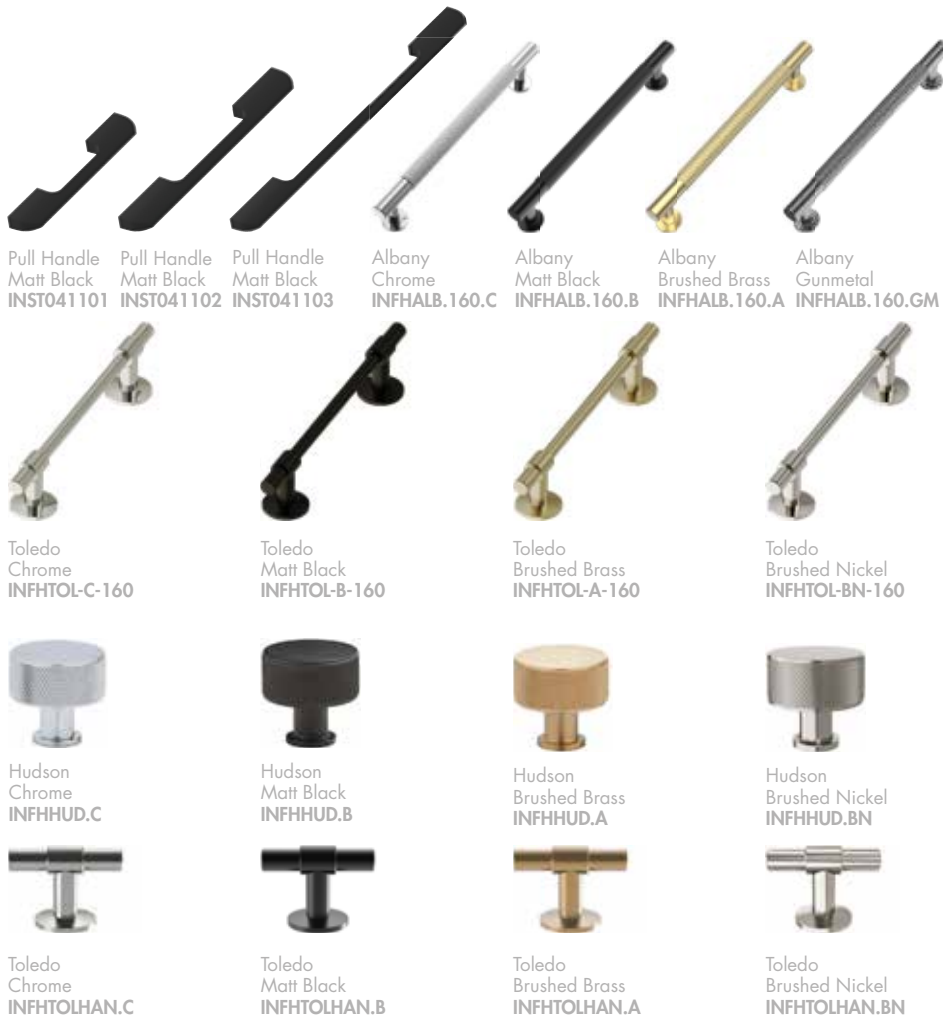

los

Guarantees

Years **5**
on los Modular Furniture

Handle Options (Additional Charge)

These can be purchased separately if required at prices shown.

Pull Handle		
Finish – Matt Black		
INST041101	120mm (98mm Centres)	£12.00
INST041102	180mm (160mm Centres)	£14.00
INST041103	340mm (320mm Centres)	£29.00
Albany Pull Handle		
INFHALB.160.C	Chrome	£47.00
INFHALB.160.B	Matt Black	£47.00
INFHALB.160.A	Brushed Brass	£47.00
INFHALB.160.GM	Gunmetal	£47.00
Hudson Knobs		
INFHHUD.C	Chrome	£33.00
INFHHUD.B	Matt Black	£33.00
INFHHUD.A	Brushed Brass	£33.00
new INFHHUD.BN	Brushed Nickel	£32.00
Toledo Pull Handle		
new INFHTOL-C-160	Chrome	£55.00
new INFHTOL-B-160	Matt Black	£55.00
new INFHTOL-A-160	Brushed Brass	£55.00
new INFHTOL-BN-160	Brushed Nickel	£55.00
Toledo Knob		
INFHTOLHAN.C	Chrome	£36.00
INFHTOLHAN.B	Matt Black	£36.00
INFHTOLHAN.A	Brushed Brass	£36.00
new INFHTOLHAN.BN	Brushed Nickel	£36.00

los Handles Compatibility

Range	Pull Handle			Albany Pull Handle	Toledo Pull Handle	Toledo Knob	Hudson Knob
	120mm	180mm	340mm	190mm	178mm	50mm	30mm
350mm Wall Column Two Door Unit		●		●	●	●	●
500mm Wall Mounted Single Drawer Basin Unit			●	●	●		
500mm Wall Mounted Single Door Cloakroom Basin Unit			●	●	●	●	●
500mm Floor Standing Two Door Basin Unit	●			●*	●*	●	●
500mm Floor Standing Single Door Cloakroom Basin Unit			●	●	●	●	●
600mm Wall Mounted Single Drawer Basin Unit			●	●	●		
600mm Floor Standing Three Drawer Basin Unit			●	●	●		
600mm Floor Standing Two Door Basin Unit		●		●	●	●	●
700mm Floor Standing Two Door Basin Unit		●		●	●	●	●
1000mm Back To Wall Floor Standing Slim Depth Basin Unit			●	●	●	●	●