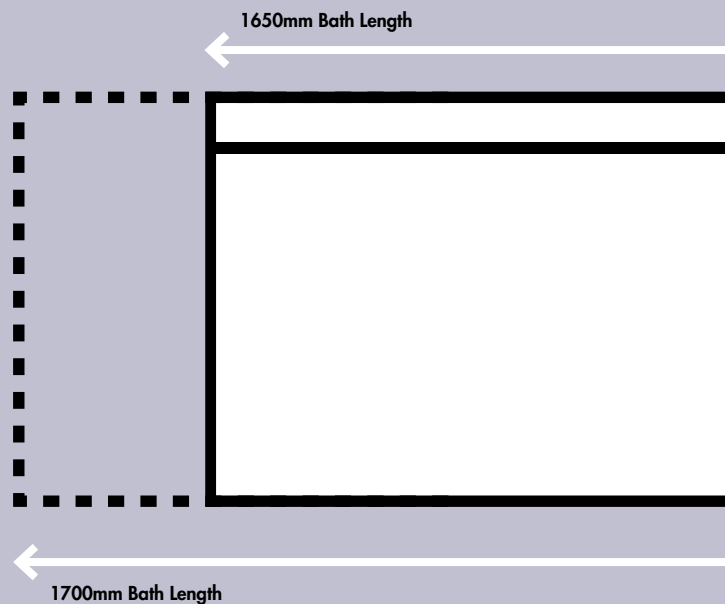

A Smarter Solution for Bath Replacement.

Lower Height, Greater Accessibility

Lower height baths make everyday use noticeably easier by reducing the step-over height, improving comfort and accessibility for a wide range of users. This thoughtful design detail is particularly beneficial in family bathrooms and renovation projects, where ease of use is as important as appearance.

Importantly, this added practicality doesn't come at the expense of style. Lower height baths retain clean lines and a modern profile, making them an easy upgrade that improves usability while still delivering a sleek, contemporary look.

Minimal Size Change, Maximum Practical Benefit

Replacing a standard 1700mm bath doesn't have to be complicated. Shorter 1650mm baths are a proven solution for installers, offering an easier, more flexible fit without compromising comfort.

The slight reduction in length allows walls to be boarded over and re-tiled with minimal disruption — ideal when replacing baths fitted tightly between two walls. Despite the smaller size, water capacity remains comparable, with only a marginal reduction that's barely noticeable in use.

Please look out for the lower height and 1650mm bath icons on the following Cast Bath pages. A simple upgrade that makes a big difference.