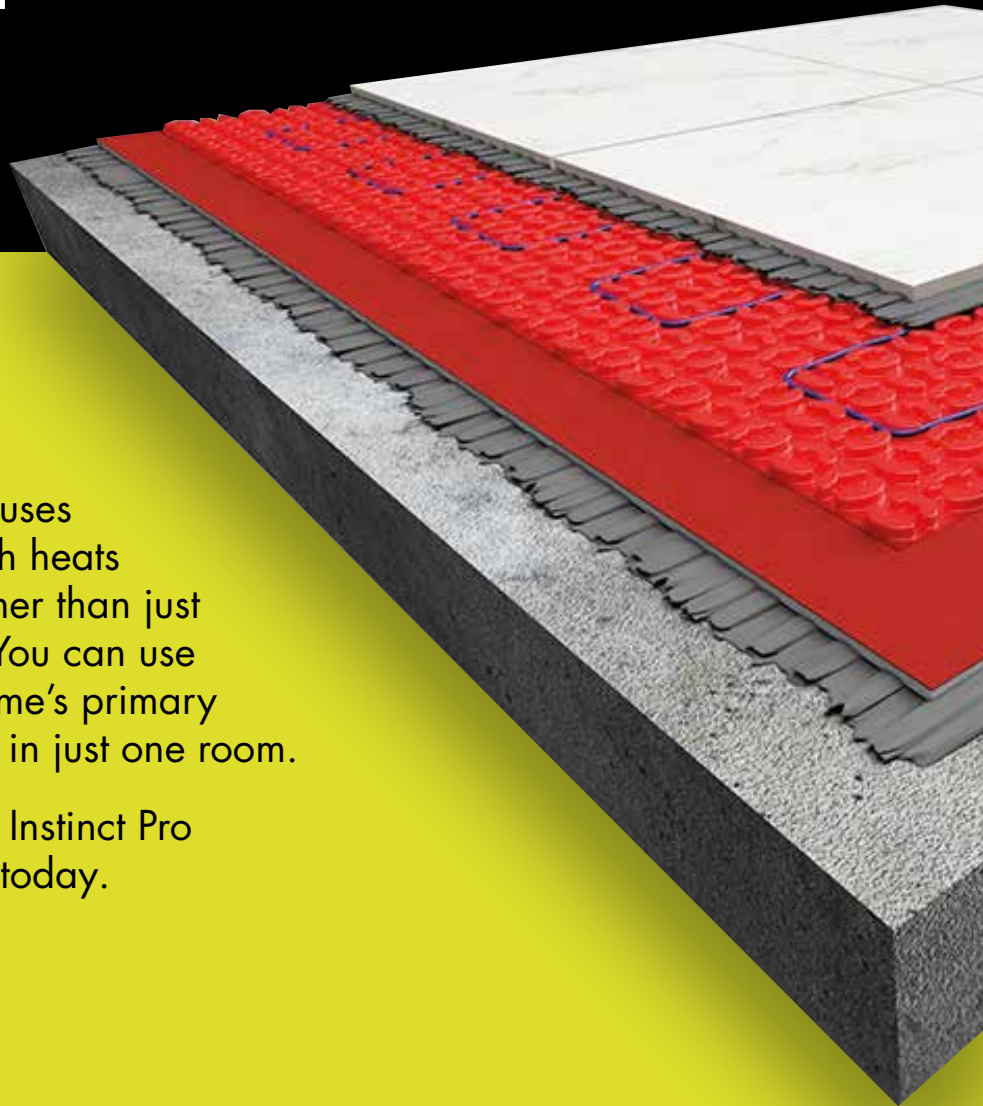

INSTINCT® | PRO

Warmup®

The world's best-selling floor heating brand™

Electric Underfloor Heating

A cleaner smarter way to heat your home.

Warmup's underfloor heating uses radiant heat technology, which heats objects in a space directly rather than just warming the air of the room. You can use underfloor heating as your home's primary heat source or install a system in just one room.

To find out more, pick up your Instinct Pro Plumbing + Heating Brochure today.

Alternatively, visit [instinctproducts.co.uk](https://www.instinctproducts.co.uk) and view our Instinct Pro brochures online