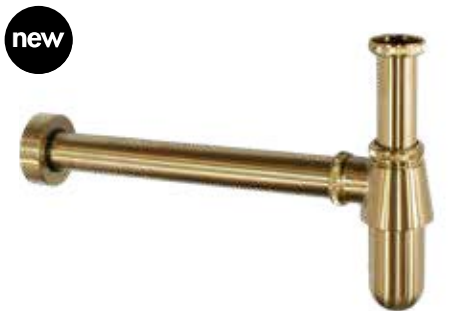

Traditional Brass Bottle Trap
Finish – Brushed Brass
Waste Material – Brass
Dimensions – 315(h) x 140(w) x 75(d) mm
205625-INS £60.00