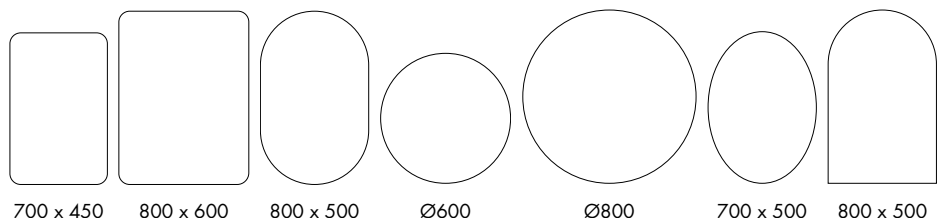

All dimensions in mm. All measurements are approximate and subject to standard tolerances. Prices include VAT.

Shibden

Guarantees

5 Years
on Cabinets + Mirrors

Shibden Framed Mirror

Finish – Modern black, brushed brass or gunmetal framed

Hanging – Can be hung portrait or landscape (Rectangular)

Dimensions –

700(h) x 450(w) x 38(d) mm (Rectangular)

800(h) x 600(w) x 38(d) mm (Rectangular)

600(diameter) x 38(d) mm (Circular)

800(diameter) x 38(d) mm (Circular)

800(h) x 500(w) x 38(d) mm (Pill)

700(h) x 500(w) x 38(d) mm (Oval)

800(h) x 500(w) x 38(d) mm (Arch)

Black Finish		
INST05071	Rectangular (700 x 450)	£183.00
INST05072	Rectangular (800 x 600)	£229.00
INST05075	Pill (800 x 500)	£241.00
INST05073	Circular (Ø600)	£170.00
INST05074	Circular (Ø800)	£255.00
INST05076	Oval (700 x 500)	£230.00
INSTSH50ABL	Arch (800 x 500)	£217.00

Brushed Brass Finish		
INSTSH45RBBR	Rectangular (700 x 450)	£203.00
INSTSH60RBBR	Rectangular (800 x 600)	£254.00
INSTSH50PBBR	Pill (800 x 500)	£267.00
INST05094	Circular (Ø600)	£205.00
INST05095	Circular (Ø800)	£296.00
INST05096	Oval (700 x 500)	£253.00
INSTSH50ABBR	Arch (800 x 500)	£241.00

Gunmetal Finish		
INSTSH45RGM	Rectangular (700 x 450)	£203.00
INSTSH60RGM	Rectangular (800 x 600)	£254.00
INSTSH50PGM	Pill (800 x 500)	£267.00
INSTSH60CGM	Circular (Ø600)	£197.00
INSTSH80CGM	Circular (Ø800)	£286.00
INSTSH50AGM	Arch (800 x 500)	£238.00