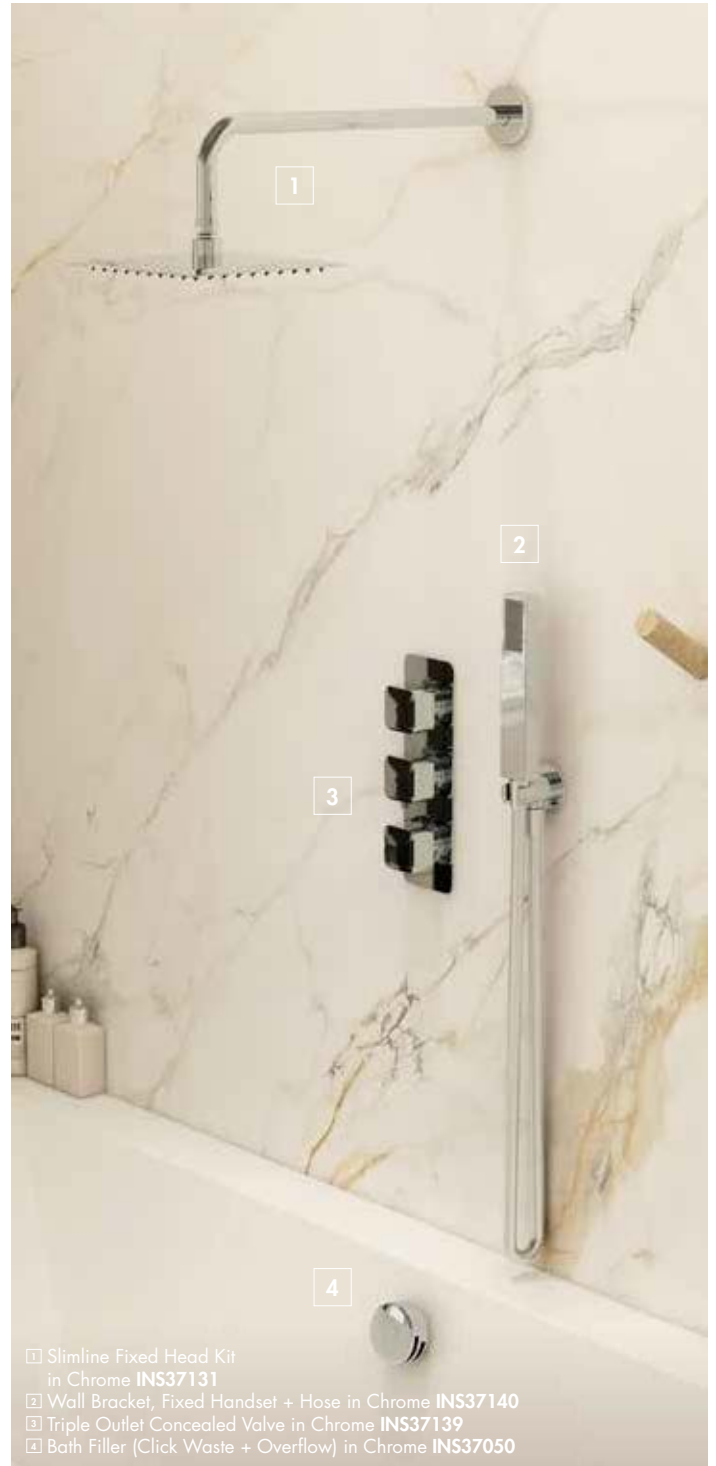

All dimensions in mm. All measurements are approximate and subject to standard tolerances. Prices include VAT.

Guarantees

10 Years on Concealed Showers

5 Years on Valve Working Parts

1 Year on Shower Kit Components

Create Your Own Shower

- 1 Integrated Wall Elbow Slide Rail Kit, Multifunction Handset (Smooth Hose) in Matt Black **INS37141MB**
- 2 Twin Outlet Concealed Valve in Matt Black **INS37138MB**
- 3 Bath Filler (Click Waste + Overflow) in Matt Black **INS37122MB**

- 1 Slimline Fixed Head Kit in Chrome **INS37131**
- 2 Wall Bracket, Fixed Handset + Hose in Chrome **INS37140**
- 3 Triple Outlet Concealed Valve in Chrome **INS37139**
- 4 Bath Filler (Click Waste + Overflow) in Chrome **INS37050**

Outlet Options