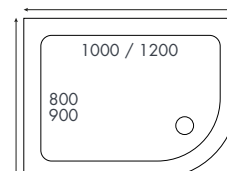

Offset Quadrant Right Hand