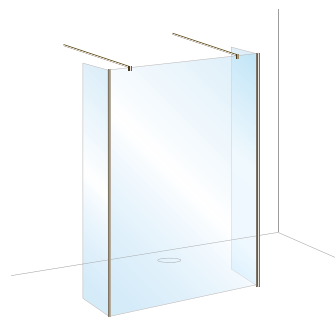

Configuration 11

Linear Panel

Pivoting Deflector Panel x 2

Low Level Brace Kit x 2

This is just a selection of configurations which can be created using either 8mm or 10mm Select glass panels