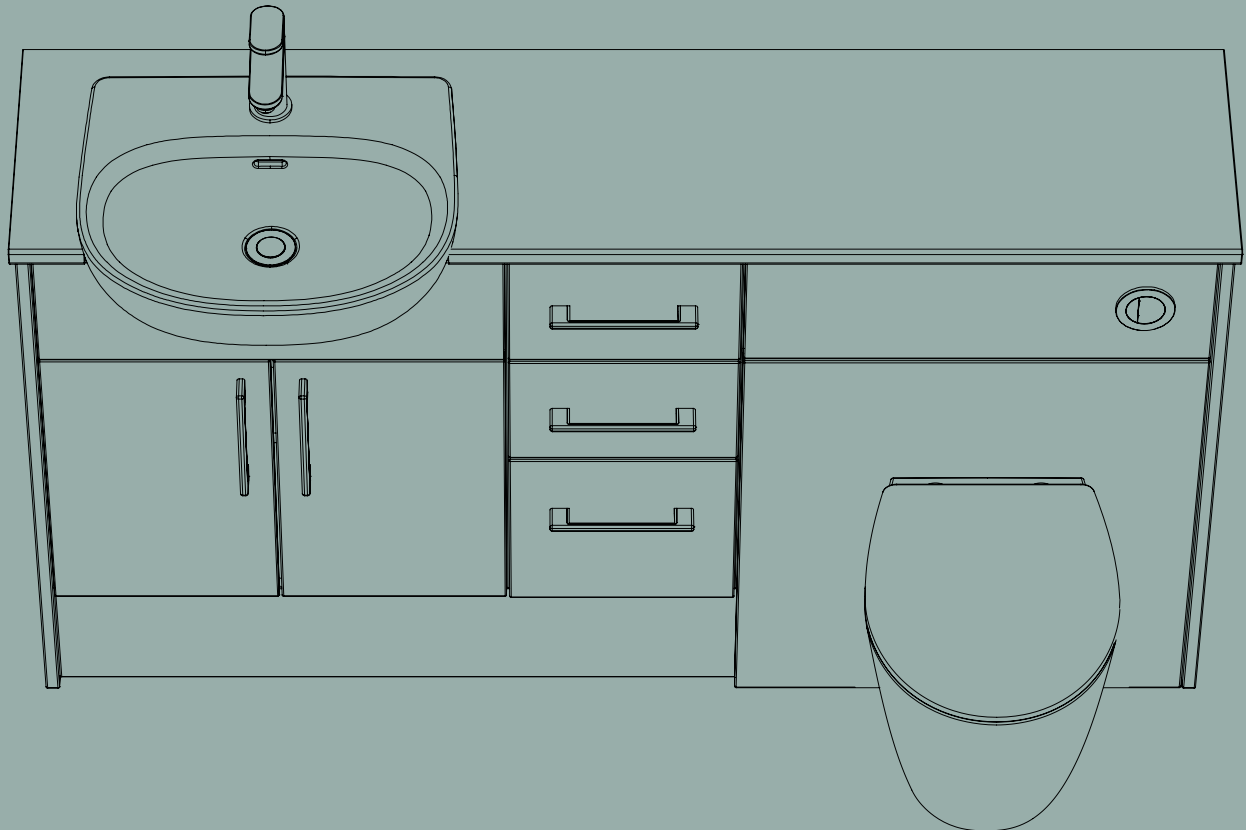

Take a closer
look at the fitted
furniture collection

Fitted Furniture Buying Guide.

All you need to know about buying the right fitted furniture for your bathroom or en-suite space.

When choosing your fitted furniture, there are a number of factors to consider. To help you make an informed decision, follow our step-by-step guide opposite.