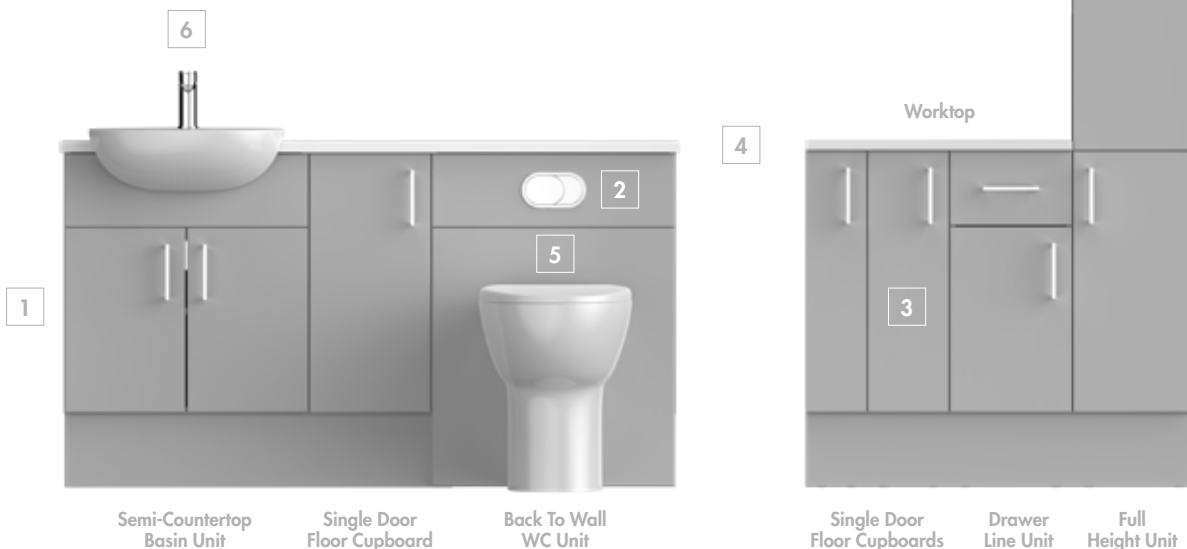

Step 4 Worktop or Integrated Basin

Choose either a worktop or integrated basin with worktop, available in slim or standard depths. Our worktops are available in a variety of lengths and finishes.

Step 5 Sanitaryware

Select from a wide variety of contemporary or traditional basins, back to wall or wall hung pans to suit your style and complement your fitted furniture selection.

Step 6 Choose Accessories

Your final step is to choose complementary handles, bathroom taps, cabinet or mirror. **So now you know how. Browse through the pages ahead and create the perfect bathroom for you.**